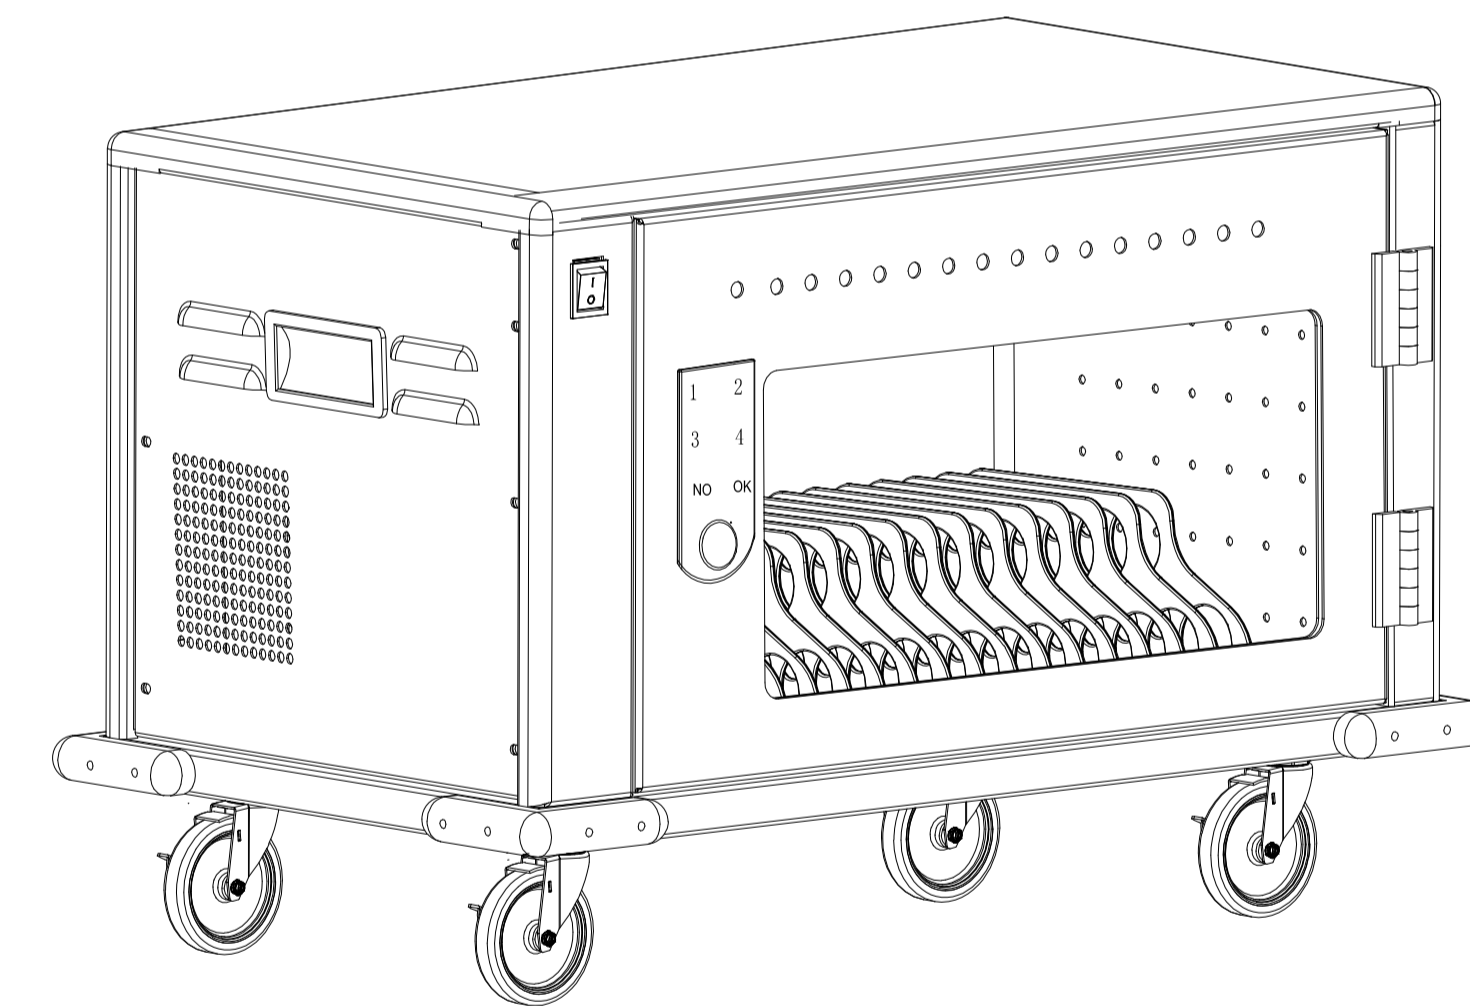

# DN-45003 Charging Trolley for Pads / Tablets up to 14 inch

SPCC cold rolled steel (with circular arc edge)  
16 ways USB single open glass door