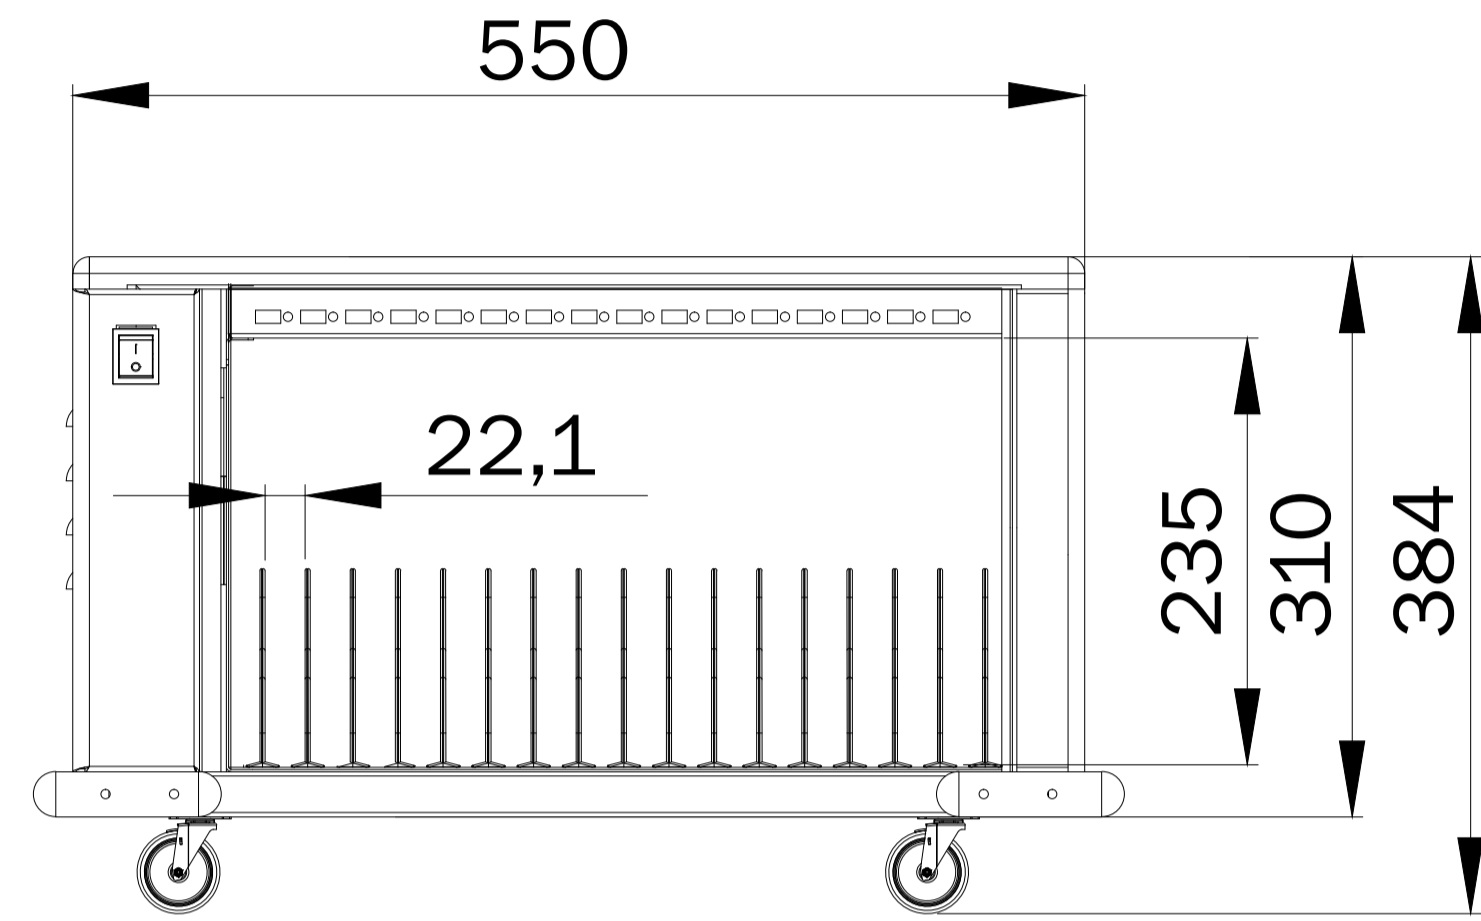

# DN-45003 Charging Trolley for Pads / Tablets up to 14 inch

SPCC cold rolled steel (with circular arc edge)  
16 ways USB single open glass door