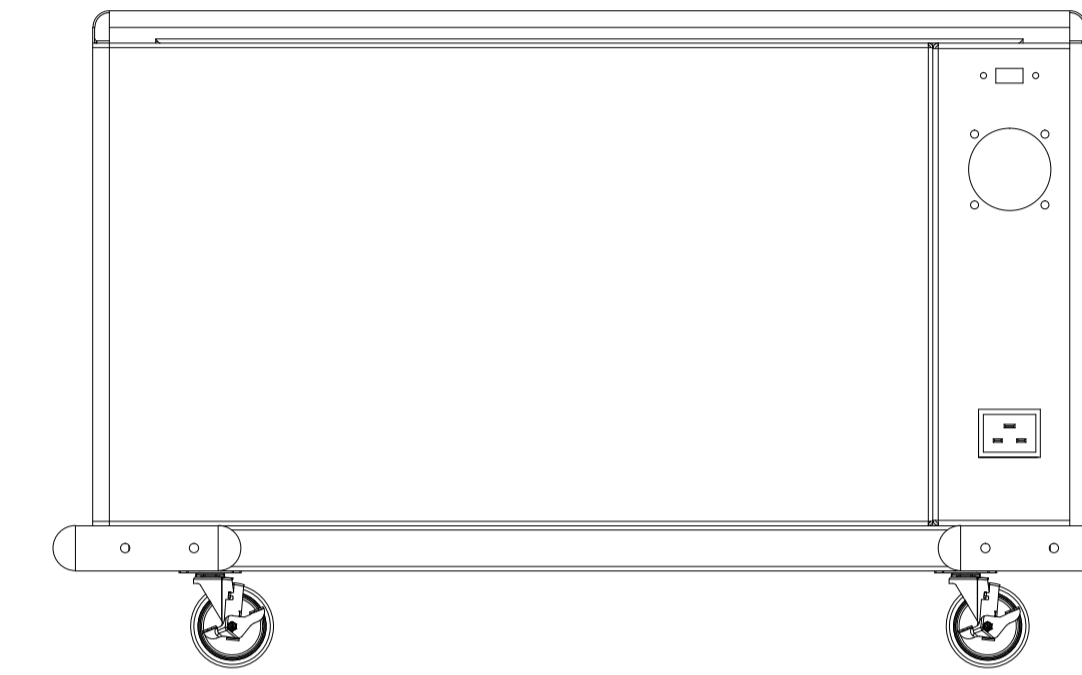

# DN-45003 Charging Trolley for Pads / Tablets up to 14 inch

SPCC cold rolled steel (with circular arc edge)  
16 ways USB single open glass door