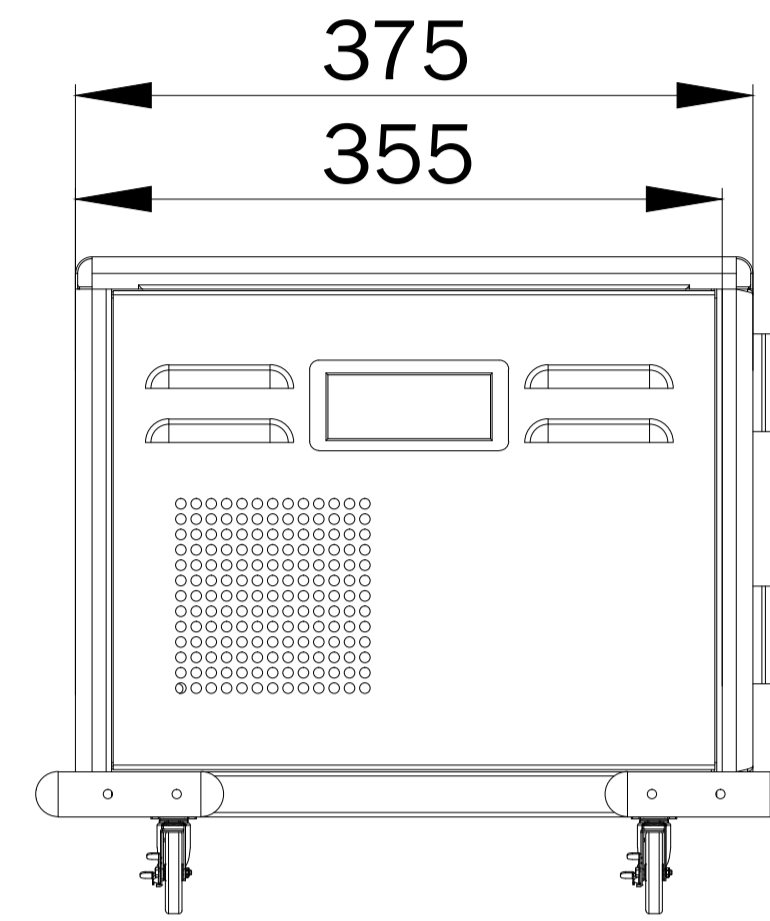

# DN-45003 Charging Trolley for Pads / Tablets up to 14 inch

SPCC cold rolled steel (with circular arc edge)  
16 ways USB single open glass door