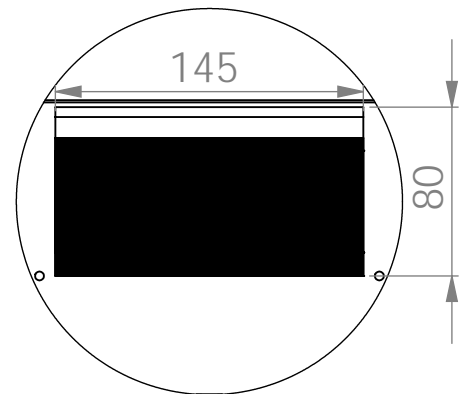

Front view

Side view

Front inside view

Rear view

Top view

Bottom view

Front view

Side view

Front inside view

Rear view

Isometric views

Rack rail mounting dimensions

10" cabinet in the top view

Detail A

Isometric views

Rack rail  
mounting dimensions

Detail A

Isometric views

Rack rail  
mounting dimensions

10" cabinet  
in the top view

Detail A

**Exploded view**

**Exploded view**

**Exploded view**