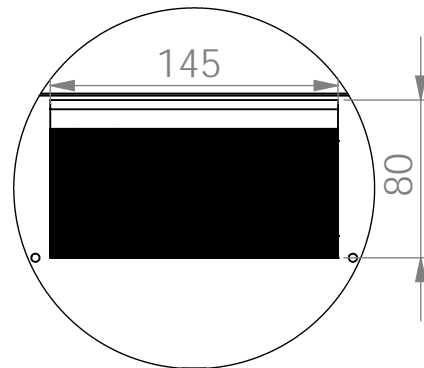

Front view

Side view

Front inside view

Rear view

Top view

Bottom view

Front view

Side view

Front inside view

Rear view

Isometric views

Rack rail mounting dimensions

10" cabinet in the top view

Detail A

Isometric views

Rack rail  
mounting dimensions

Detail A

Isometric views

Rack rail  
mounting dimensions

10" cabinet  
in the top view

Detail A

**Exploded view**

**Exploded view**

**Exploded view**