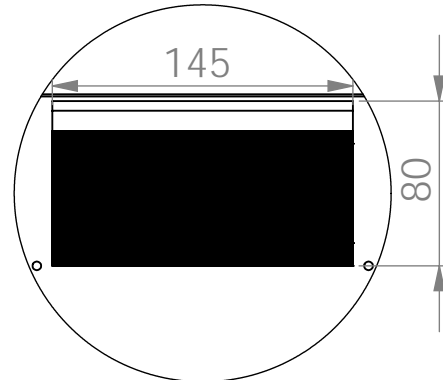

Front view

Side view

Front inside view

Rear view

Top view

Bottom view

Front view

Side view

Front inside view

Rear view

Isometric views

Rack rail  
mounting dimensions

Isometric views

Rack rail  
mounting dimensions

10" cabinet  
in the top view

Detail A

Isometric views

Rack rail  
mounting dimensions

10" cabinet  
in the top view

Detail A

**Exploded view**

**Exploded view**

**Exploded view**