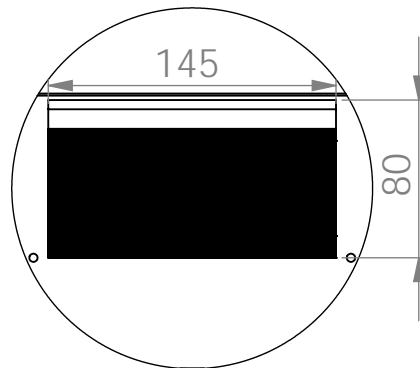

Front view

Side view

Front inside view

Rear view

Top view

Bottom view

Front view

Side view

Front inside view

Rear view

Isometric views

Rack rail  
mounting dimensions

Isometric views

Rack rail  
mounting dimensions

10" cabinet  
in the top view

Detail A

Isometric views

Rack rail  
mounting dimensions

10" cabinet  
in the top view

Detail A

**Exploded view**

**Exploded view**

**Exploded view**