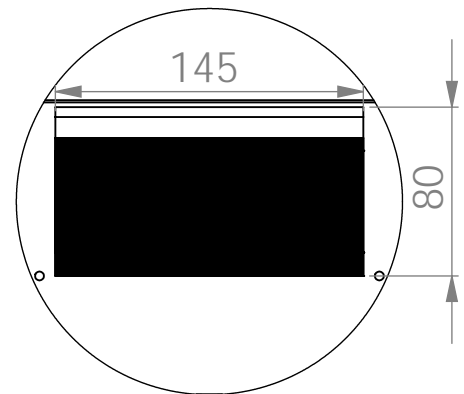

Front view

Side view

Front inside view

Rear view

Top view

Bottom view

Front view

Side view

Front inside view

Rear view

Isometric views

Rack rail  
mounting dimensions

Isometric views

Rack rail  
mounting dimensions

10" cabinet  
in the top view

Detail A

Isometric views

Rack rail  
mounting dimensions

10" cabinet  
in the top view

Detail A

**Exploded view**

**Exploded view**

**Exploded view**