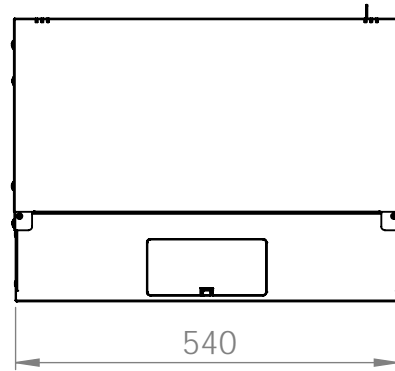

DN-49200, DN-49201, DN-49202,
DN-49203, DN-49204, DN-49205,
DN-49206, DN-49207

Top view

Bottom view

Front view

Side view

Front inside view

Rear view

DN-49200, DN-49201, DN-49202,
DN-49203, DN-49204, DN-49205,
DN-49206, DN-49207

Top view

Bottom view

Front view

Side view

Front inside view

Rear view

DN-49200, DN-49201, DN-49202,
DN-49203, DN-49204, DN-49205,
DN-49206, DN-49207

Top view

Front view

Side view

Front inside view

Rear view

Isometric views

Detail A

19" cabinet
in the top view

Rack rail
mounting dimensions

19" cabinet
in the top view

Rack rail
mounting dimensions

DN-49200, DN-49201, DN-49202,
DN-49203, DN-49204, DN-49205,
DN-49206, DN-49207

Isometric views

19" cabinet
in the top view

Rack rail
mounting dimensions