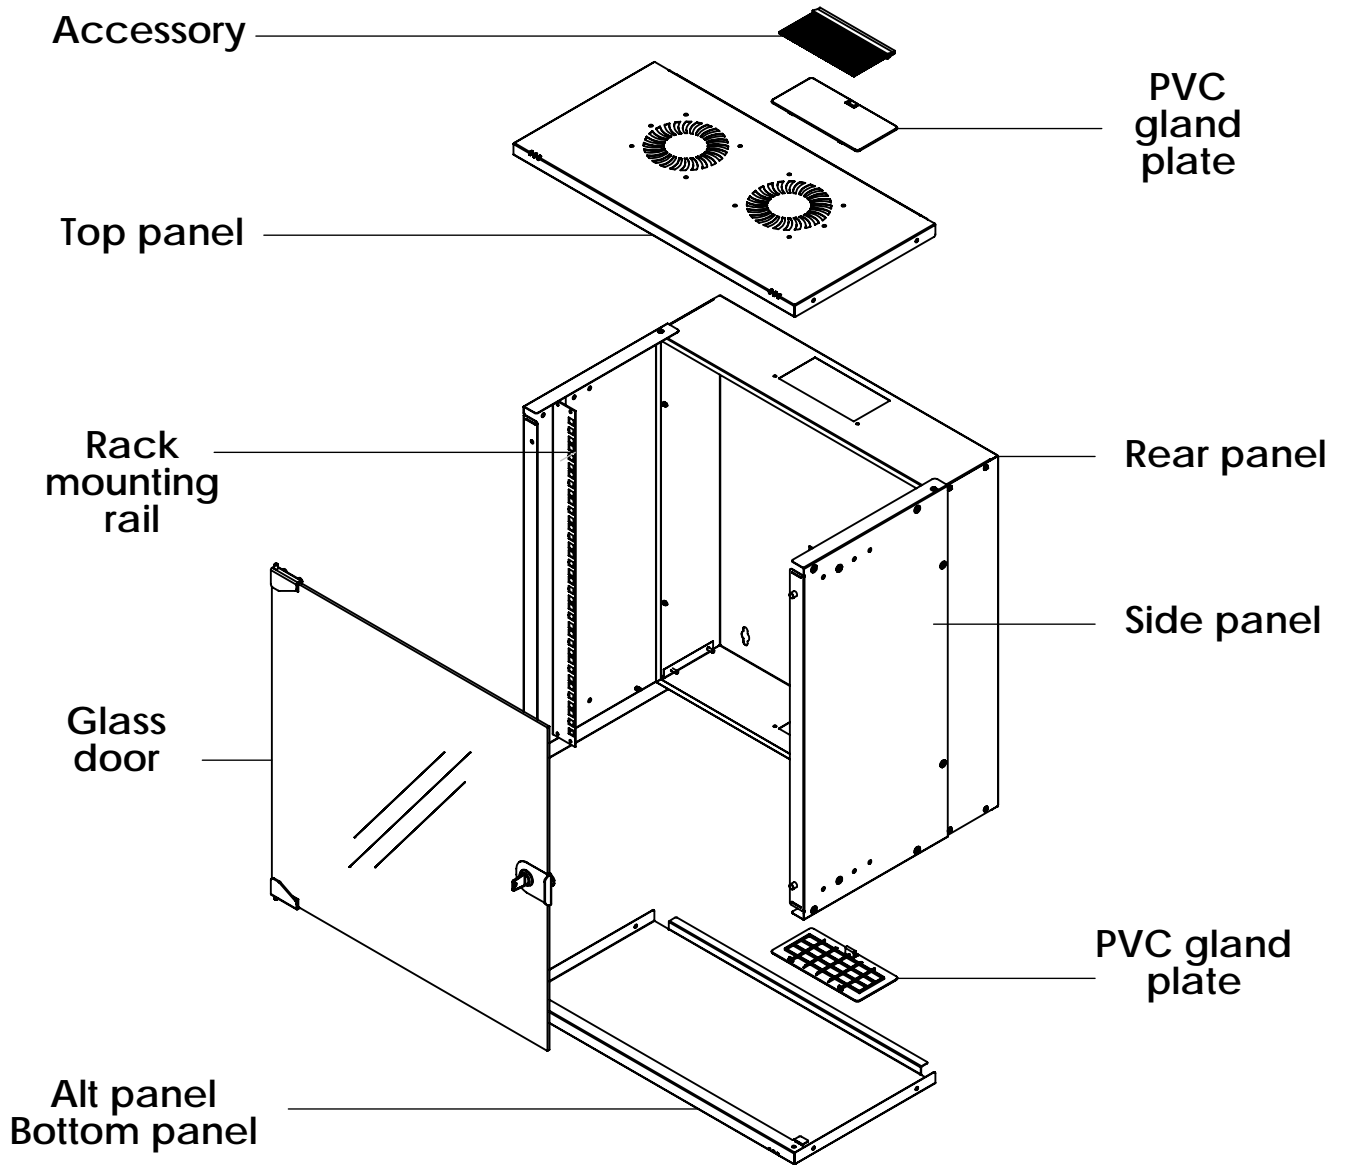

Exploded view

Exploded view