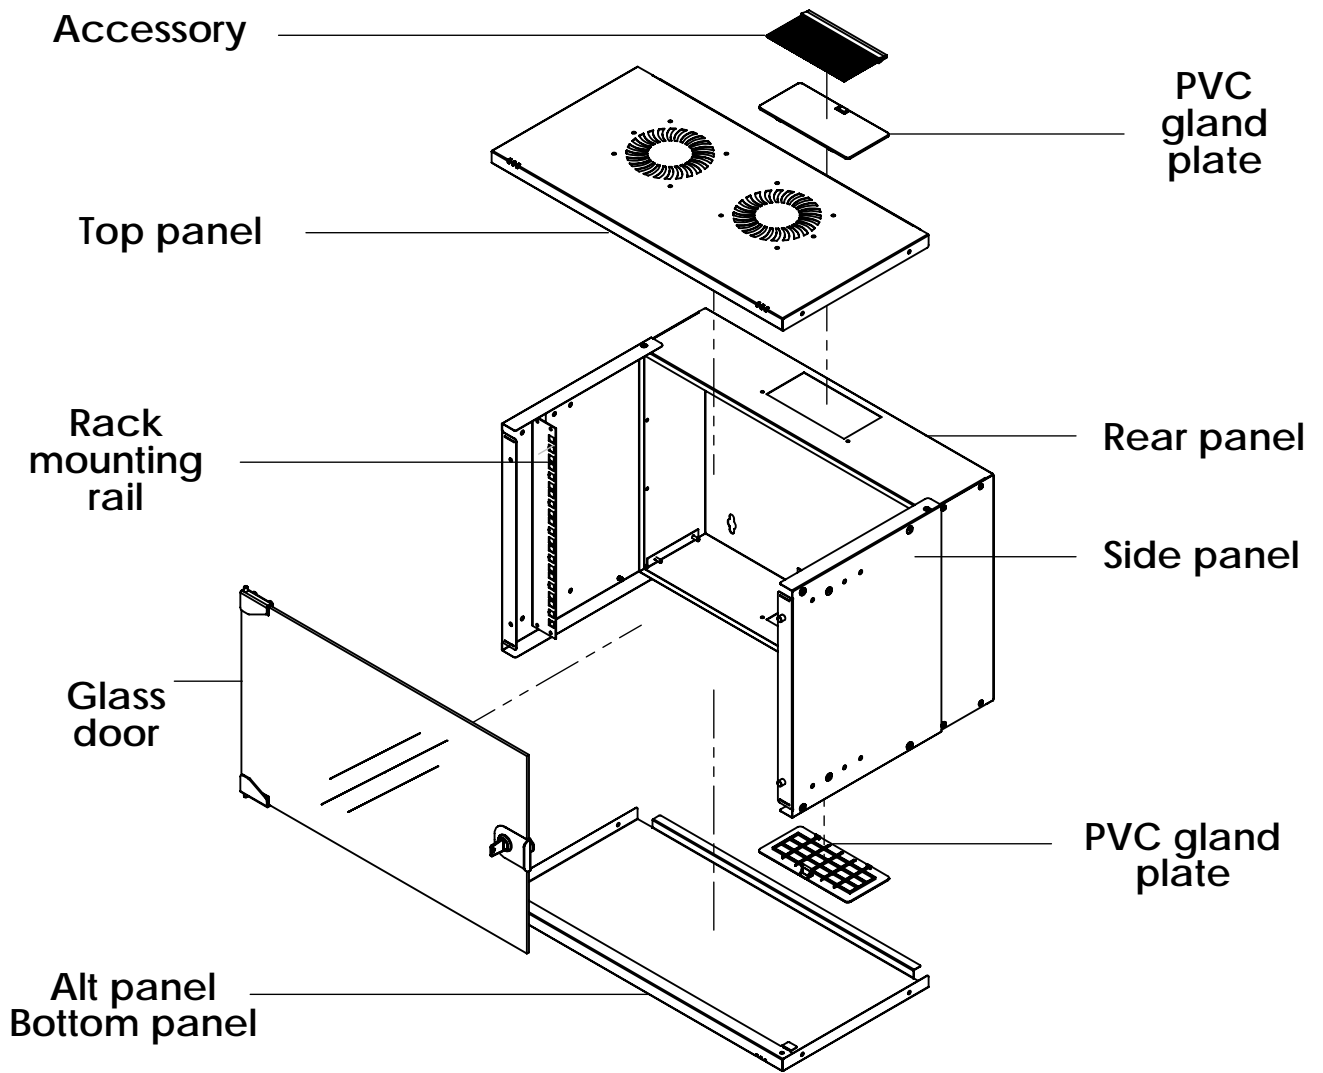

Exploded view