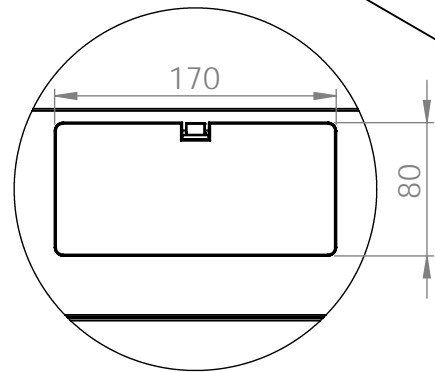

Front view

Side view

Front inside view

Rear view

Isometric views

Detail A

19" cabinet
in the top view

Rack rail
mounting dimensions

DN-49200, DN-49201, DN-49202,
DN-49203, DN-49204, DN-49205,
DN-49206, DN-49207

Isometric views

Detail A

Detail A

19" cabinet
in the top view

Rack rail
mounting dimensions

Isometric views

Detail A

19" cabinet
in the top view

Rack rail
mounting dimensions

DN-49200, DN-49201, DN-49202,
DN-49203, DN-49204, DN-49205,
DN-49206, DN-49207

Isometric views

19" cabinet
in the top view

Rack rail
mounting dimensions