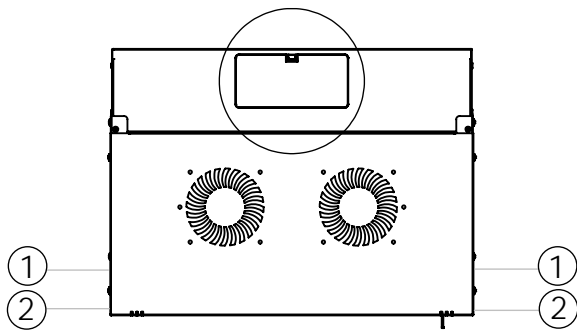

Front view

Side view

Front inside view

Rear view

Isometric views

Detail A

19" cabinet
in the top view

Rack rail
mounting dimensions

DN-49200, DN-49201, DN-49202,
DN-49203, DN-49204, DN-49205,
DN-49206, DN-49207

Isometric views

Detail A

Detail A

19" cabinet
in the top view

Rack rail
mounting dimensions

Isometric views

Detail A

19" cabinet
in the top view

Rack rail
mounting dimensions

DN-49200, DN-49201, DN-49202,
DN-49203, DN-49204, DN-49205,
DN-49206, DN-49207

Isometric views

19" cabinet
in the top view

Rack rail
mounting dimensions