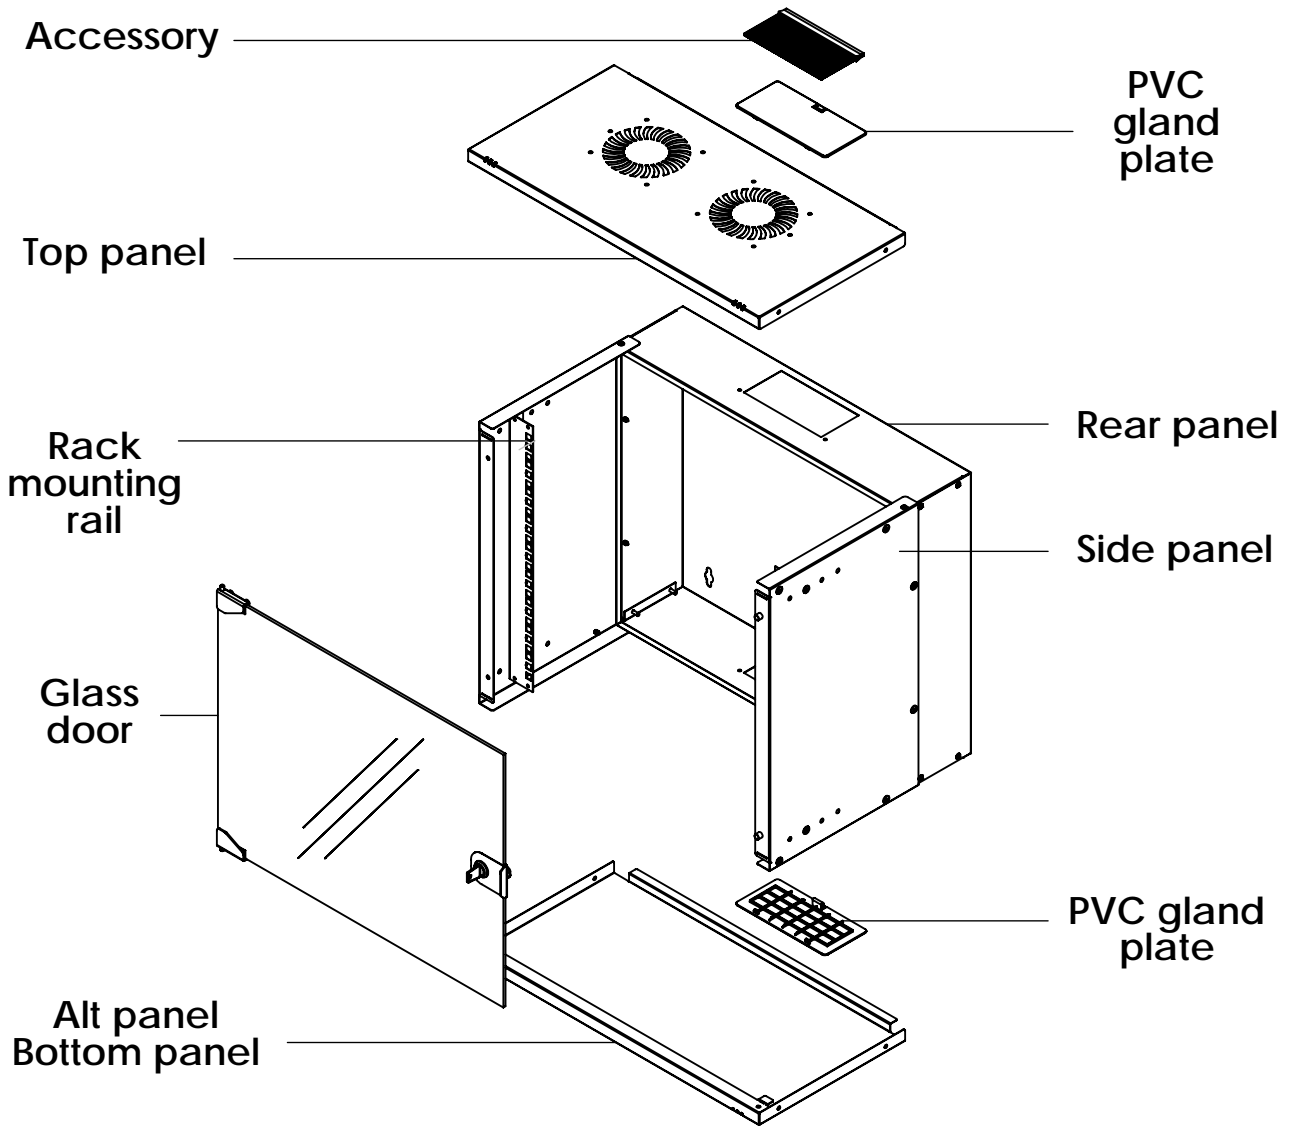

Exploded view