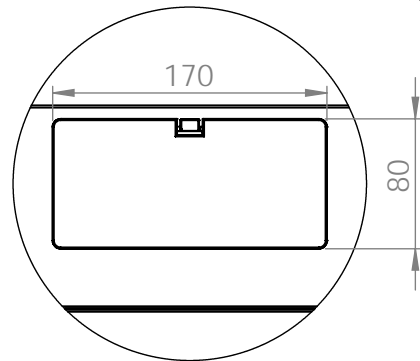

Bottom view

Front view

Side view

Front inside view

Rear view

DN-49200, DN-49201, DN-49202,
DN-49203, DN-49204, DN-49205,
DN-49206, DN-49207

Top view

Bottom view

Front view

Side view

Front inside view

Rear view

Isometric views

Detail A

19" cabinet
in the top view

Rack rail
mounting dimensions

DN-49200, DN-49201, DN-49202,
DN-49203, DN-49204, DN-49205,
DN-49206, DN-49207

Isometric views

Detail A

Detail A

19" cabinet
in the top view

Rack rail
mounting dimensions

Isometric views

Detail A

19" cabinet
in the top view

Rack rail
mounting dimensions

DN-49200, DN-49201, DN-49202,
DN-49203, DN-49204, DN-49205,
DN-49206, DN-49207

Isometric views

19" cabinet
in the top view

Rack rail
mounting dimensions