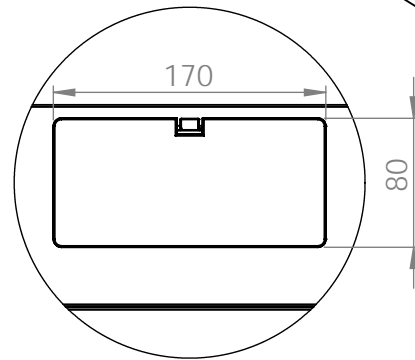

Front view

Side view

Front inside view

Rear view

Isometric views

Detail A

19" cabinet
in the top view

Rack rail
mounting dimensions

DN-49200, DN-49201, DN-49202,
DN-49203, DN-49204, DN-49205,
DN-49206, DN-49207

Isometric views

Detail A

Detail A

19" cabinet
in the top view

Rack rail
mounting dimensions

Isometric views

Detail A

19" cabinet
in the top view

Rack rail
mounting dimensions

DN-49200, DN-49201, DN-49202,
DN-49203, DN-49204, DN-49205,
DN-49206, DN-49207

Isometric views

19" cabinet
in the top view

Rack rail
mounting dimensions