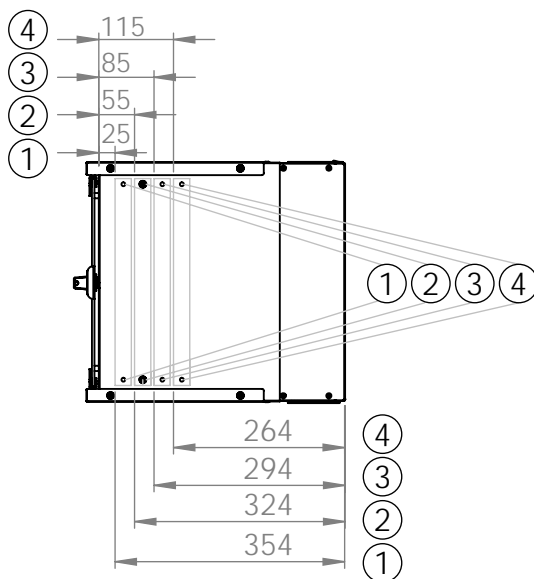

Bottom view

Front view

Side view

Front inside view

Rear view

DN-49200, DN-49201, DN-49202,
DN-49203, DN-49204, DN-49205,
DN-49206, DN-49207

Top view

Bottom view

Front view

Side view

Front inside view

Rear view

Isometric views

Detail A

19" cabinet
in the top view

Rack rail
mounting dimensions

DN-49200, DN-49201, DN-49202,
DN-49203, DN-49204, DN-49205,
DN-49206, DN-49207

Isometric views

Detail A

Detail A

19" cabinet
in the top view

Rack rail
mounting dimensions

Isometric views

Detail A

19" cabinet
in the top view

Rack rail
mounting dimensions

DN-49200, DN-49201, DN-49202,
DN-49203, DN-49204, DN-49205,
DN-49206, DN-49207

Isometric views

19" cabinet
in the top view

Rack rail
mounting dimensions