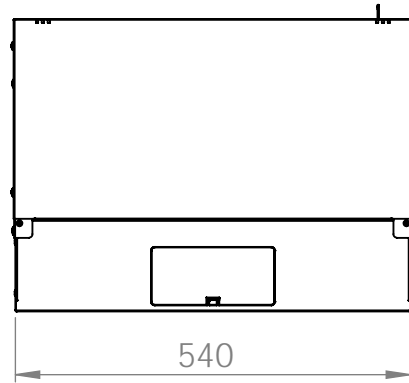

DN-49200, DN-49201, DN-49202,
DN-49203, DN-49204, DN-49205,
DN-49206, DN-49207

Top view

Bottom view

Front view

Side view

Front inside view

Rear view

DN-49200, DN-49201, DN-49202,
DN-49203, DN-49204, DN-49205,
DN-49206, DN-49207

Top view

Bottom view

Front view

Side view

Front inside view

Rear view

DN-49200, DN-49201, DN-49202,
DN-49203, DN-49204, DN-49205,
DN-49206, DN-49207

Top view

Bottom view

Front view

Side view

Front inside view

Rear view

DN-49200, DN-49201, DN-49202,
DN-49203, DN-49204, DN-49205,
DN-49206, DN-49207

Top view

Bottom view

Front view

Side view

Front inside view

Rear view

Isometric views

Detail A

19" cabinet
in the top view

Rack rail
mounting dimensions