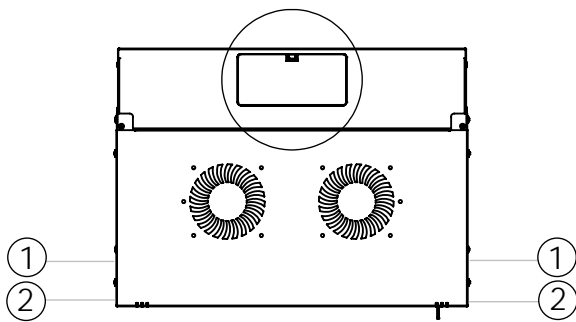

Front view

Side view

Front inside view

Rear view

Isometric views

Detail A

19" cabinet
in the top view

Rack rail
mounting dimensions

DN-49200, DN-49201, DN-49202,
DN-49203, DN-49204, DN-49205,
DN-49206, DN-49207

Isometric views

Detail A

Detail A

19" cabinet
in the top view

Rack rail
mounting dimensions

Isometric views

Detail A

19" cabinet
in the top view

Rack rail
mounting dimensions

DN-49200, DN-49201, DN-49202,
DN-49203, DN-49204, DN-49205,
DN-49206, DN-49207

Isometric views

19" cabinet
in the top view

Rack rail
mounting dimensions