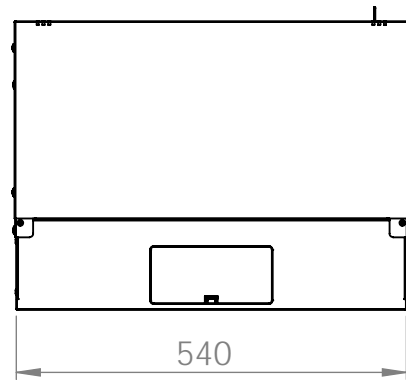

DN-49200, DN-49201, DN-49202,
DN-49203, DN-49204, DN-49205,
DN-49206, DN-49207

Top view

Bottom view

Front view

Side view

Front inside view

Rear view

DN-49200, DN-49201, DN-49202,
DN-49203, DN-49204, DN-49205,
DN-49206, DN-49207

Top view

Bottom view

Front view

Side view

Front inside view

Rear view

DN-49200, DN-49201, DN-49202,
DN-49203, DN-49204, DN-49205,
DN-49206, DN-49207

Top view

Bottom view

Front view

Side view

Front inside view

Rear view

DN-49200, DN-49201, DN-49202,
DN-49203, DN-49204, DN-49205,
DN-49206, DN-49207

Top view

Bottom view

Front view

Side view

Front inside view

Rear view

Isometric views

Detail A

19" cabinet
in the top view

Rack rail
mounting dimensions