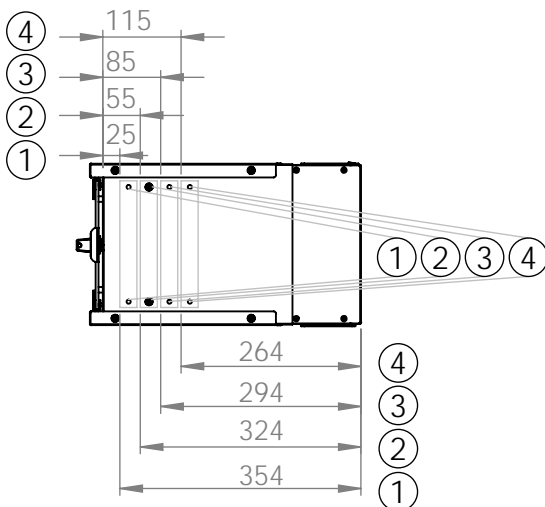

Bottom view

Front view

Side view

Front inside view

Rear view

DN-49200, DN-49201, DN-49202,
DN-49203, DN-49204, DN-49205,
DN-49206, DN-49207

Top view

Bottom view

Front view

Side view

Front inside view

Rear view

Isometric views

Detail A

19" cabinet
in the top view

Rack rail
mounting dimensions

DN-49200, DN-49201, DN-49202,
DN-49203, DN-49204, DN-49205,
DN-49206, DN-49207

Isometric views

Detail A

Detail A

19" cabinet
in the top view

Rack rail
mounting dimensions

Isometric views

Detail A

19" cabinet
in the top view

Rack rail
mounting dimensions

DN-49200, DN-49201, DN-49202,
DN-49203, DN-49204, DN-49205,
DN-49206, DN-49207

Isometric views

19" cabinet
in the top view

Rack rail
mounting dimensions