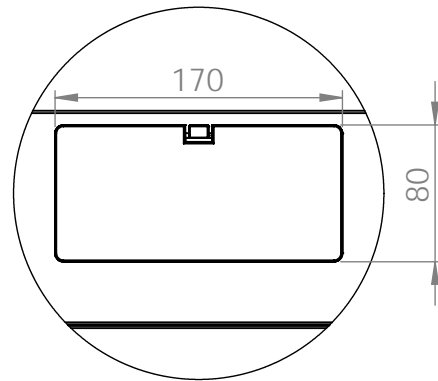

Bottom view

Front view

Side view

Front inside view

Rear view

DN-49200, DN-49201, DN-49202,
DN-49203, DN-49204, DN-49205,
DN-49206, DN-49207

Top view

Bottom view

Front view

Side view

Front inside view

Rear view

Isometric views

Detail A

19" cabinet
in the top view

Rack rail
mounting dimensions

DN-49200, DN-49201, DN-49202,
DN-49203, DN-49204, DN-49205,
DN-49206, DN-49207

Isometric views

Detail A

Detail A

19" cabinet
in the top view

Rack rail
mounting dimensions

Isometric views

Detail A

19" cabinet
in the top view

Rack rail
mounting dimensions

DN-49200, DN-49201, DN-49202,
DN-49203, DN-49204, DN-49205,
DN-49206, DN-49207

Isometric views

19" cabinet
in the top view

Rack rail
mounting dimensions