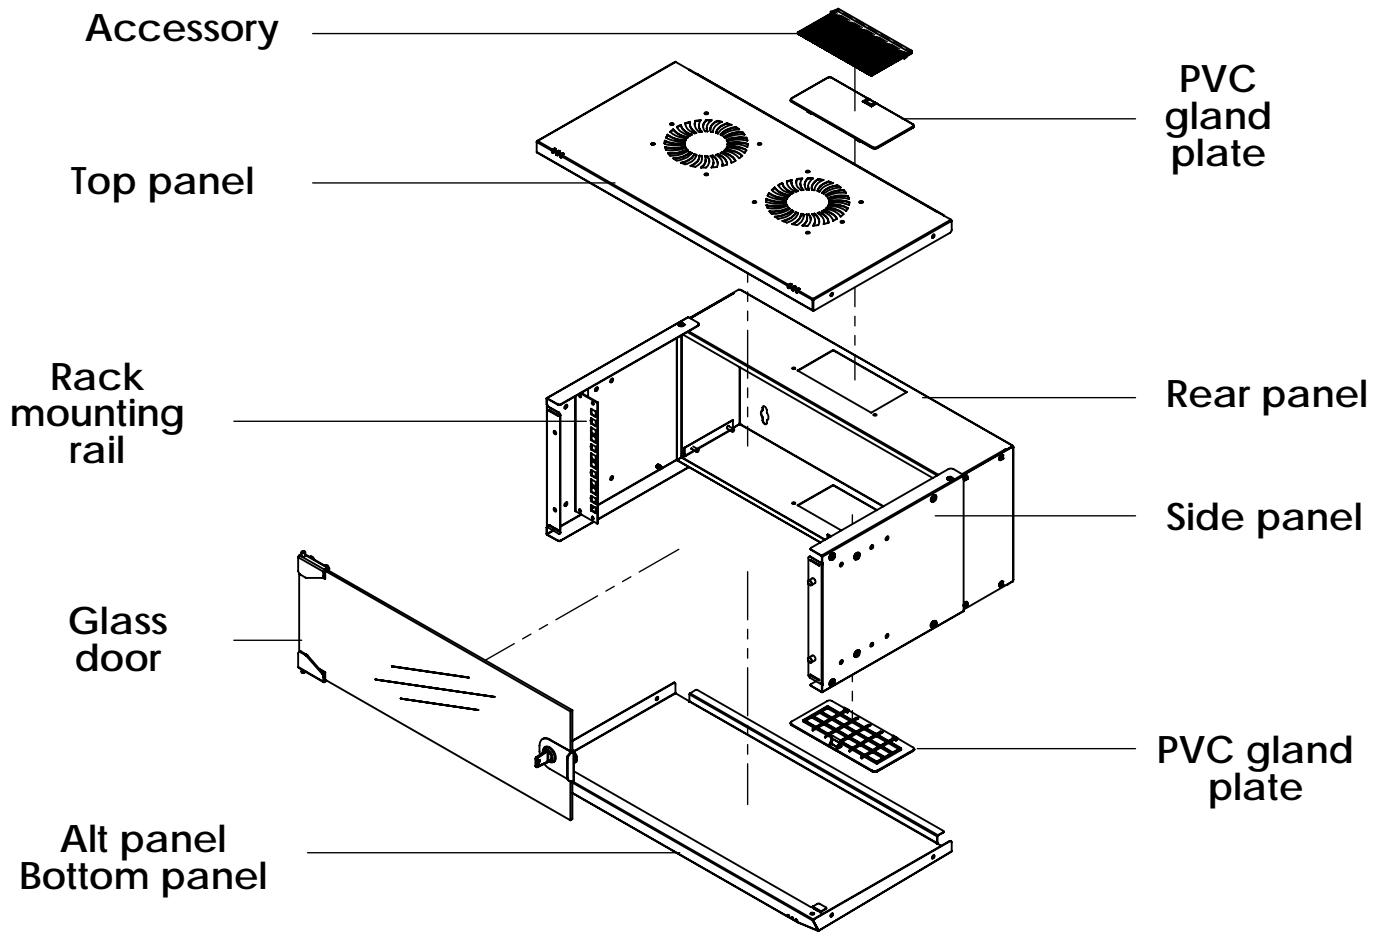

Front view

Side view

Front inside view

Rear view

Isometric views

Detail A

19" cabinet
in the top view

Rack rail
mounting dimensions

DN-49200, DN-49201, DN-49202,
DN-49203, DN-49204, DN-49205,
DN-49206, DN-49207

Isometric views

Detail A

Detail A

19" cabinet
in the top view

Rack rail
mounting dimensions

Isometric views

Detail A

19" cabinet
in the top view

Rack rail
mounting dimensions

DN-49200, DN-49201, DN-49202,
DN-49203, DN-49204, DN-49205,
DN-49206, DN-49207

Isometric views

19" cabinet
in the top view

Rack rail
mounting dimensions