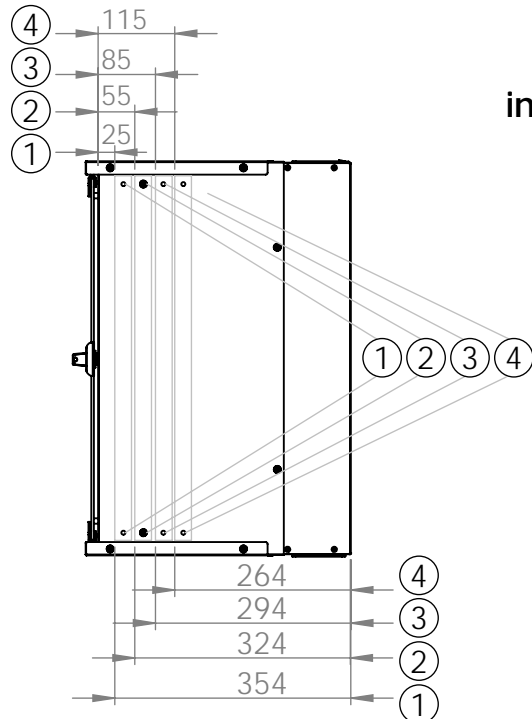

Front view

Side view

Front inside view

Rear view

Isometric views

Detail A

19" cabinet
in the top view

Rack rail
mounting dimensions

DN-49200, DN-49201, DN-49202,
DN-49203, DN-49204, DN-49205,
DN-49206, DN-49207

Isometric views

Detail A

Detail A

19" cabinet
in the top view

Rack rail
mounting dimensions

Isometric views

Detail A

19" cabinet
in the top view

Rack rail
mounting dimensions

DN-49200, DN-49201, DN-49202,
DN-49203, DN-49204, DN-49205,
DN-49206, DN-49207

Isometric views

19" cabinet
in the top view

Rack rail
mounting dimensions