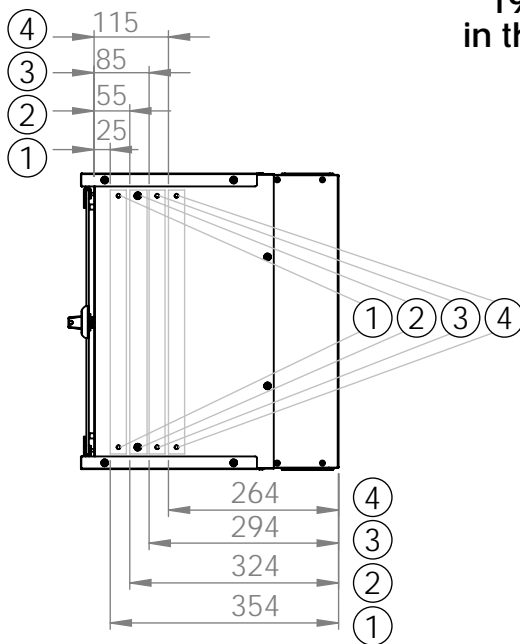

Bottom view

Front view

Side view

Front inside view

Rear view

DN-49200, DN-49201, DN-49202,
DN-49203, DN-49204, DN-49205,
DN-49206, DN-49207

Top view

Bottom view

Front view

Side view

Front inside view

Rear view

Isometric views

Detail A

19" cabinet
in the top view

Rack rail
mounting dimensions

DN-49200, DN-49201, DN-49202,
DN-49203, DN-49204, DN-49205,
DN-49206, DN-49207

Isometric views

Detail A

Detail A

19" cabinet
in the top view

Rack rail
mounting dimensions

Isometric views

Detail A

19" cabinet
in the top view

Rack rail
mounting dimensions

DN-49200, DN-49201, DN-49202,
DN-49203, DN-49204, DN-49205,
DN-49206, DN-49207

Isometric views

19" cabinet
in the top view

Rack rail
mounting dimensions