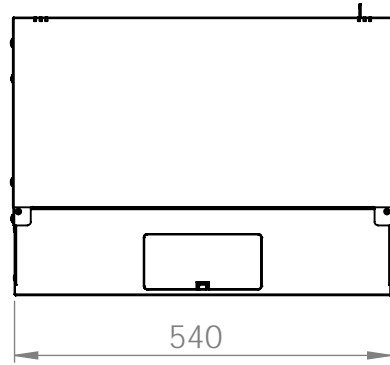

Top view

Bottom view

Front view

Side view

Front inside view

Rear view

DN-49200, DN-49201, DN-49202,
DN-49203, DN-49204, DN-49205,
DN-49206, DN-49207

Top view

Bottom view

Front view

Side view

Front inside view

Rear view

DN-49200, DN-49201, DN-49202,
DN-49203, DN-49204, DN-49205,
DN-49206, DN-49207

Top view

Bottom view

Front view

Side view

Front inside view

Rear view

Isometric views

Detail A

19" cabinet
in the top view

Rack rail
mounting dimensions

DN-49200, DN-49201, DN-49202,
DN-49203, DN-49204, DN-49205,
DN-49206, DN-49207

Isometric views

Detail A

Detail A

19" cabinet
in the top view

Rack rail
mounting dimensions

Isometric views

Detail A