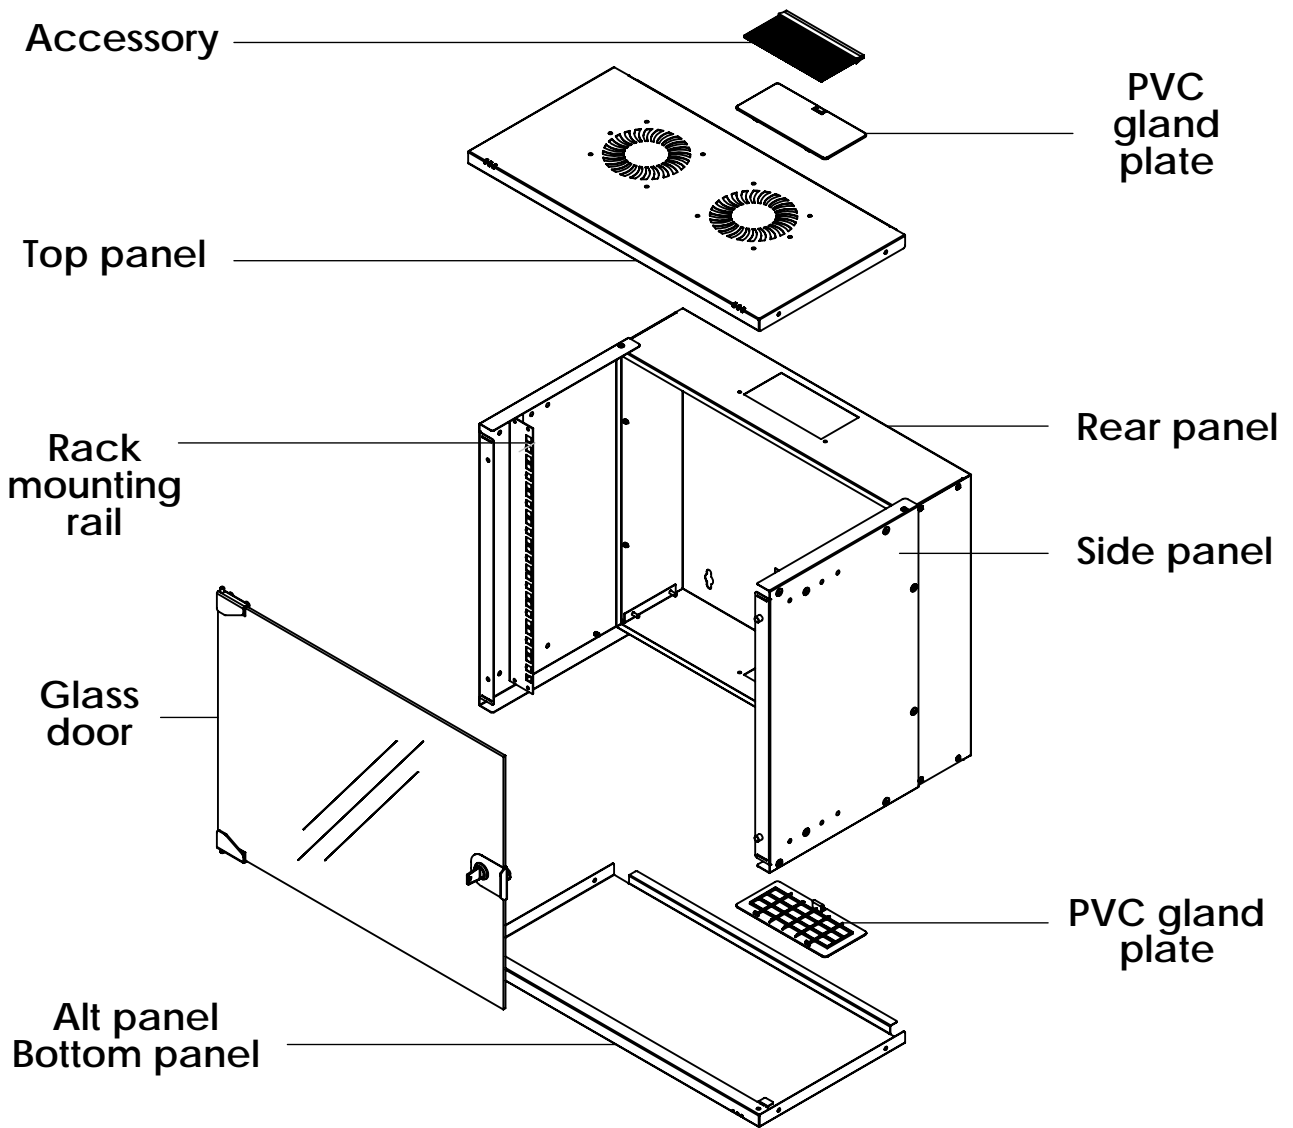

Exploded view