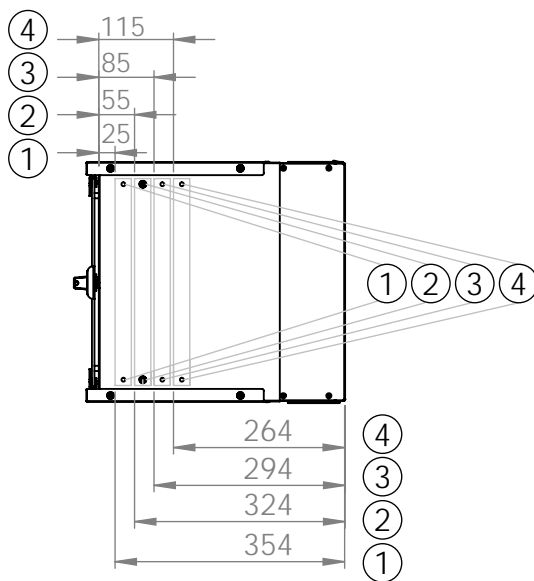

Bottom view

Front view

Side view

Front inside view

Rear view

DN-49200, DN-49201, DN-49202,
DN-49203, DN-49204, DN-49205,
DN-49206, DN-49207

Top view

Bottom view

Front view

Side view

Front inside view

Rear view

Isometric views

Detail A

19" cabinet
in the top view

Rack rail
mounting dimensions

DN-49200, DN-49201, DN-49202,
DN-49203, DN-49204, DN-49205,
DN-49206, DN-49207

Isometric views

Detail A

Detail A

19" cabinet
in the top view

Rack rail
mounting dimensions

Isometric views

Detail A

19" cabinet
in the top view

Rack rail
mounting dimensions

DN-49200, DN-49201, DN-49202,
DN-49203, DN-49204, DN-49205,
DN-49206, DN-49207

Isometric views

19" cabinet
in the top view

Rack rail
mounting dimensions