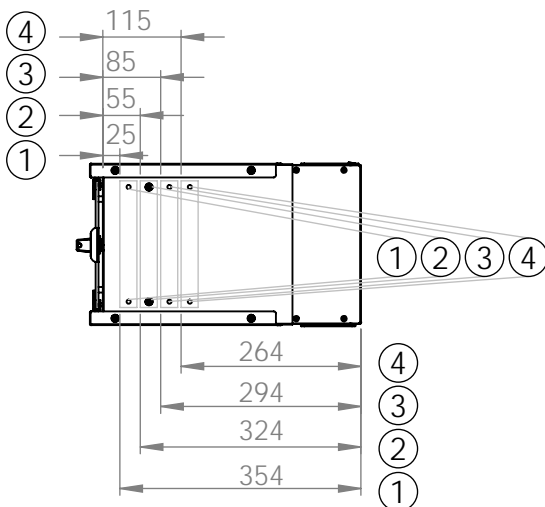

Bottom view

Front view

Side view

Front inside view

Rear view

DN-49200, DN-49201, DN-49202,  
DN-49203, DN-49204, DN-49205,  
DN-49206, DN-49207

Top view

Bottom view

Front view

Side view

Front inside view

Rear view

Isometric views

Detail A

19" cabinet  
in the top view

Rack rail  
mounting dimensions

DN-49200, DN-49201, DN-49202,  
DN-49203, DN-49204, DN-49205,  
DN-49206, DN-49207

Isometric views

Detail A

Detail A

19" cabinet  
in the top view

Rack rail  
mounting dimensions

Isometric views

Detail A

19" cabinet  
in the top view

Rack rail  
mounting dimensions

DN-49200, DN-49201, DN-49202,  
DN-49203, DN-49204, DN-49205,  
DN-49206, DN-49207

Isometric views

19" cabinet  
in the top view

Rack rail  
mounting dimensions