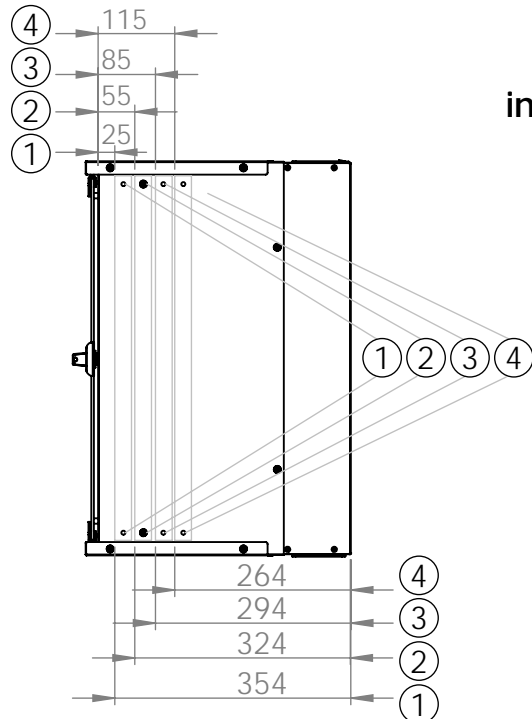

Front view

Side view

Front inside view

Rear view

Isometric views

Detail A

19" cabinet  
in the top view

Rack rail  
mounting dimensions

DN-49200, DN-49201, DN-49202,  
DN-49203, DN-49204, DN-49205,  
DN-49206, DN-49207

Isometric views

Detail A

Detail A

19" cabinet  
in the top view

Rack rail  
mounting dimensions

Isometric views

Detail A

19" cabinet  
in the top view

Rack rail  
mounting dimensions

DN-49200, DN-49201, DN-49202,  
DN-49203, DN-49204, DN-49205,  
DN-49206, DN-49207

Isometric views

19" cabinet  
in the top view

Rack rail  
mounting dimensions

**Exploded view**

**Exploded view**

**Exploded view**

**Exploded view**