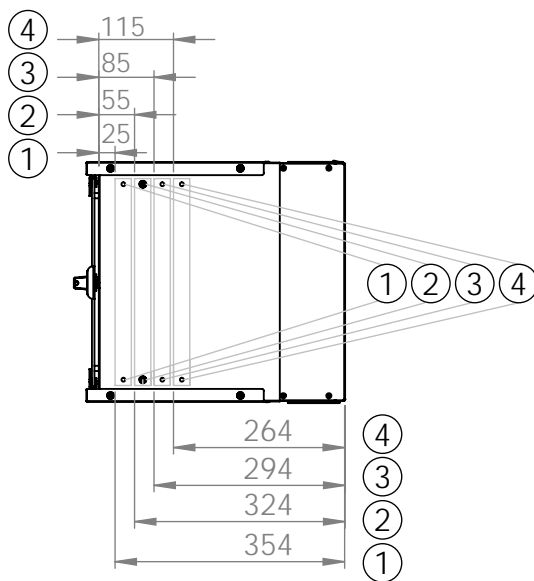

Bottom view

Front view

Side view

Front inside view

Rear view

DN-49200, DN-49201, DN-49202,  
DN-49203, DN-49204, DN-49205,  
DN-49206, DN-49207

Top view

Bottom view

Front view

Side view

Front inside view

Rear view

Isometric views

Detail A

19" cabinet  
in the top view

Rack rail  
mounting dimensions

DN-49200, DN-49201, DN-49202,  
DN-49203, DN-49204, DN-49205,  
DN-49206, DN-49207

Isometric views

Detail A

Detail A

19" cabinet  
in the top view

Rack rail  
mounting dimensions

Isometric views

Detail A

19" cabinet  
in the top view

Rack rail  
mounting dimensions

DN-49200, DN-49201, DN-49202,  
DN-49203, DN-49204, DN-49205,  
DN-49206, DN-49207

Isometric views

19" cabinet  
in the top view

Rack rail  
mounting dimensions