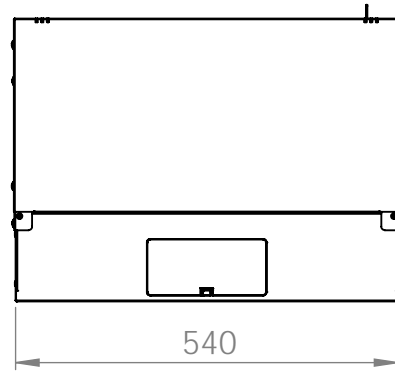

DN-49200, DN-49201, DN-49202,  
DN-49203, DN-49204, DN-49205,  
DN-49206, DN-49207

Top view

Bottom view

Front view

Side view

Front inside view

Rear view

DN-49200, DN-49201, DN-49202,  
DN-49203, DN-49204, DN-49205,  
DN-49206, DN-49207

Top view

Bottom view

Front view

Side view

Front inside view

Rear view

DN-49200, DN-49201, DN-49202,  
DN-49203, DN-49204, DN-49205,  
DN-49206, DN-49207

Top view

Front view

Side view

Front inside view

Rear view

Isometric views

Detail A

19" cabinet  
in the top view

Rack rail  
mounting dimensions

19" cabinet  
in the top view

Rack rail  
mounting dimensions

DN-49200, DN-49201, DN-49202,  
DN-49203, DN-49204, DN-49205,  
DN-49206, DN-49207

Isometric views

19" cabinet  
in the top view

Rack rail  
mounting dimensions