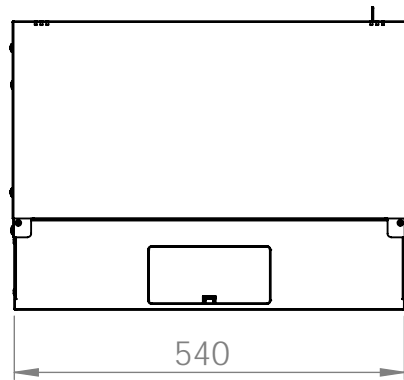

DN-49200, DN-49201, DN-49202,  
DN-49203, DN-49204, DN-49205,  
DN-49206, DN-49207

Top view

Bottom view

Front view

Side view

Front inside view

Rear view

DN-49200, DN-49201, DN-49202,  
DN-49203, DN-49204, DN-49205,  
DN-49206, DN-49207

Top view

Bottom view

Front view

Side view

Front inside view

Rear view

DN-49200, DN-49201, DN-49202,  
DN-49203, DN-49204, DN-49205,  
DN-49206, DN-49207

Top view

Bottom view

Front view

Side view

Front inside view

Rear view

DN-49200, DN-49201, DN-49202,  
DN-49203, DN-49204, DN-49205,  
DN-49206, DN-49207

Top view

Bottom view

Front view

Side view

Front inside view

Rear view

Isometric views

Detail A

19" cabinet  
in the top view

Rack rail  
mounting dimensions