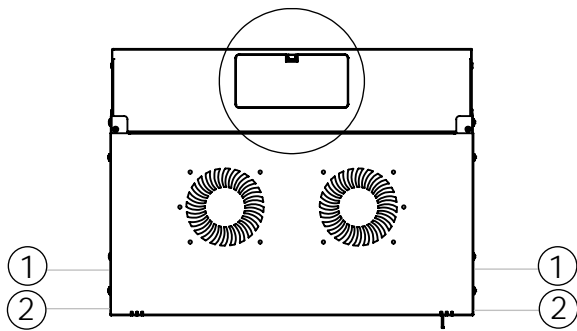

Front view

Side view

Front inside view

Rear view

Isometric views

Detail A

19" cabinet  
in the top view

Rack rail  
mounting dimensions

DN-49200, DN-49201, DN-49202,  
DN-49203, DN-49204, DN-49205,  
DN-49206, DN-49207

Isometric views

Detail A

Detail A

19" cabinet  
in the top view

Rack rail  
mounting dimensions

Isometric views

Detail A

19" cabinet  
in the top view

Rack rail  
mounting dimensions

DN-49200, DN-49201, DN-49202,  
DN-49203, DN-49204, DN-49205,  
DN-49206, DN-49207

Isometric views

19" cabinet  
in the top view

Rack rail  
mounting dimensions

**Exploded view**

**Exploded view**

**Exploded view**

**Exploded view**