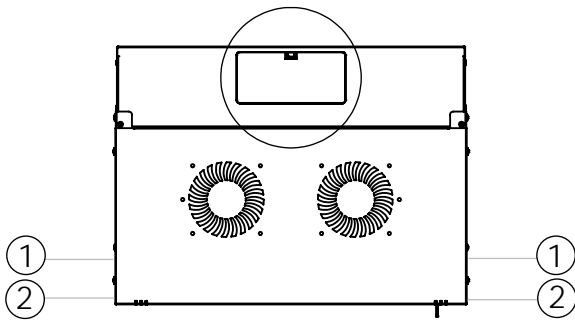

Front view

Side view

Front inside view

Rear view

Isometric views

Detail A

19" cabinet  
in the top view

Rack rail  
mounting dimensions

DN-49200, DN-49201, DN-49202,  
DN-49203, DN-49204, DN-49205,  
DN-49206, DN-49207

Isometric views

Detail A

Detail A

19" cabinet  
in the top view

Rack rail  
mounting dimensions

Isometric views

Detail A

19" cabinet  
in the top view

Rack rail  
mounting dimensions

DN-49200, DN-49201, DN-49202,  
DN-49203, DN-49204, DN-49205,  
DN-49206, DN-49207

Isometric views

19" cabinet  
in the top view

Rack rail  
mounting dimensions