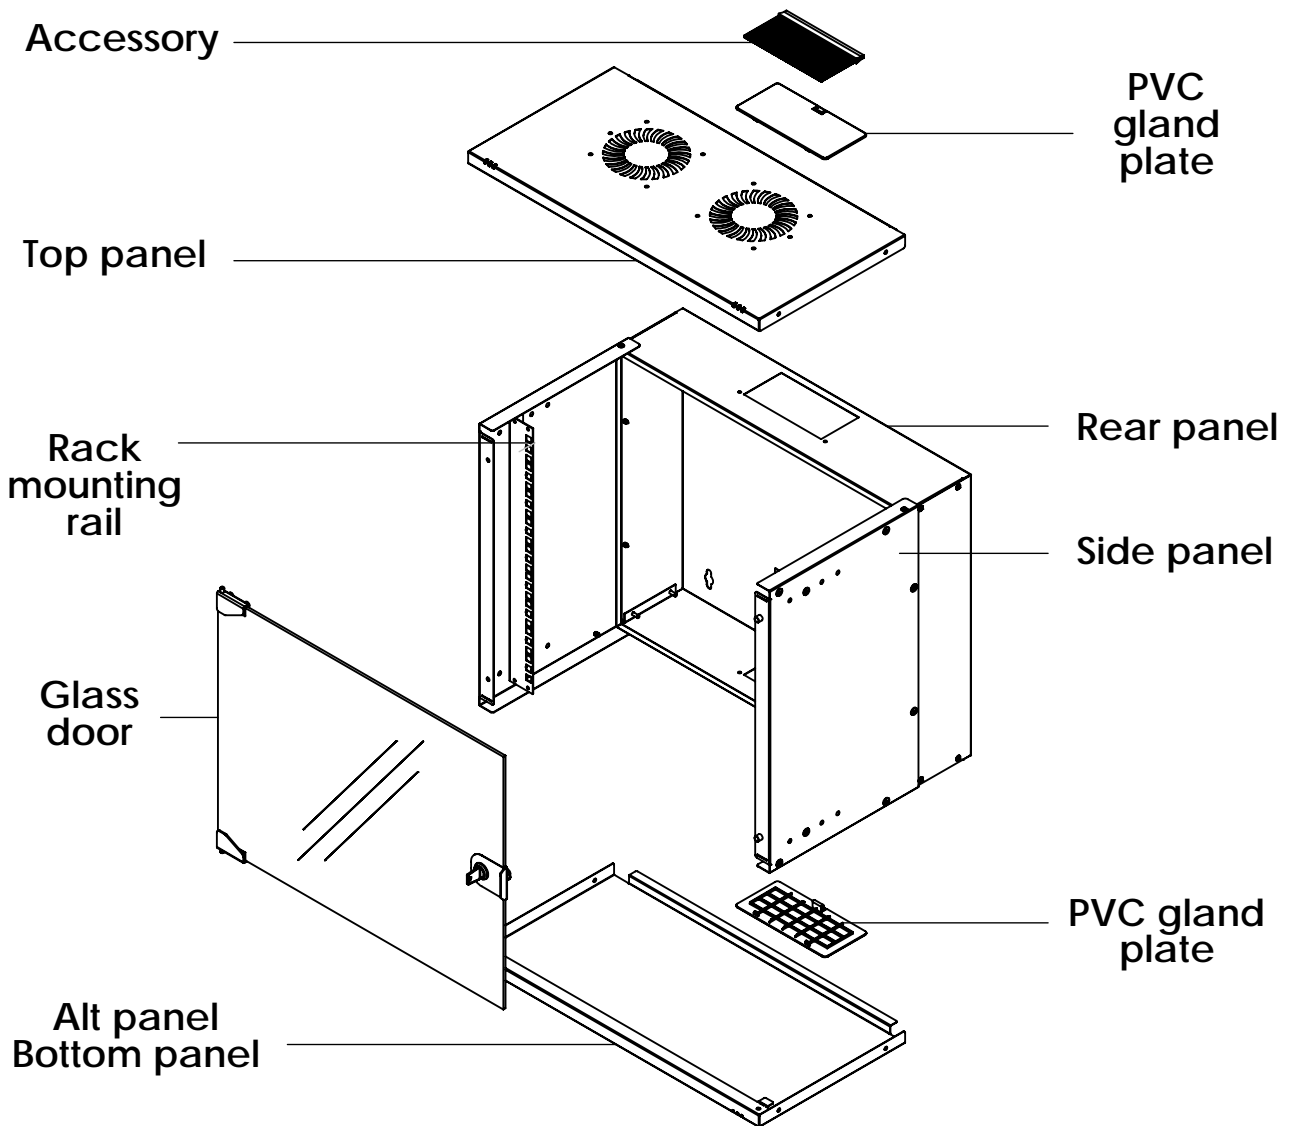

Front view

Side view

Front inside view

Rear view

Isometric views

Detail A

19" cabinet  
in the top view

Rack rail  
mounting dimensions

DN-49200, DN-49201, DN-49202,  
DN-49203, DN-49204, DN-49205,  
DN-49206, DN-49207

Isometric views

Detail A

Detail A

19" cabinet  
in the top view

Rack rail  
mounting dimensions

Isometric views

Detail A

19" cabinet  
in the top view

Rack rail  
mounting dimensions

DN-49200, DN-49201, DN-49202,  
DN-49203, DN-49204, DN-49205,  
DN-49206, DN-49207

Isometric views

19" cabinet  
in the top view

Rack rail  
mounting dimensions

**Exploded view**

**Exploded view**

**Exploded view**

**Exploded view**