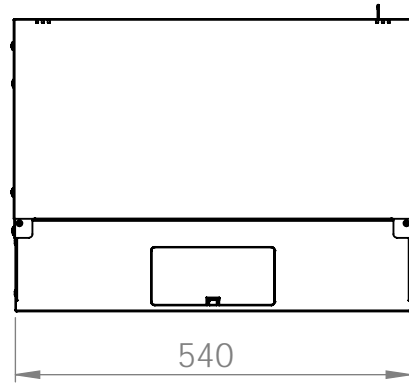

DN-49200, DN-49201, DN-49202,  
DN-49203, DN-49204, DN-49205,  
DN-49206, DN-49207

Top view

Bottom view

Front view

Side view

Front inside view

Rear view

DN-49200, DN-49201, DN-49202,  
DN-49203, DN-49204, DN-49205,  
DN-49206, DN-49207

Top view

Bottom view

Front view

Side view

Front inside view

Rear view

DN-49200, DN-49201, DN-49202,  
DN-49203, DN-49204, DN-49205,  
DN-49206, DN-49207

Top view

Bottom view

Front view

Side view

Front inside view

Rear view

DN-49200, DN-49201, DN-49202,  
DN-49203, DN-49204, DN-49205,  
DN-49206, DN-49207

Top view

Bottom view

Front view

Side view

Front inside view

Rear view

Isometric views

Detail A

19" cabinet  
in the top view

Rack rail  
mounting dimensions