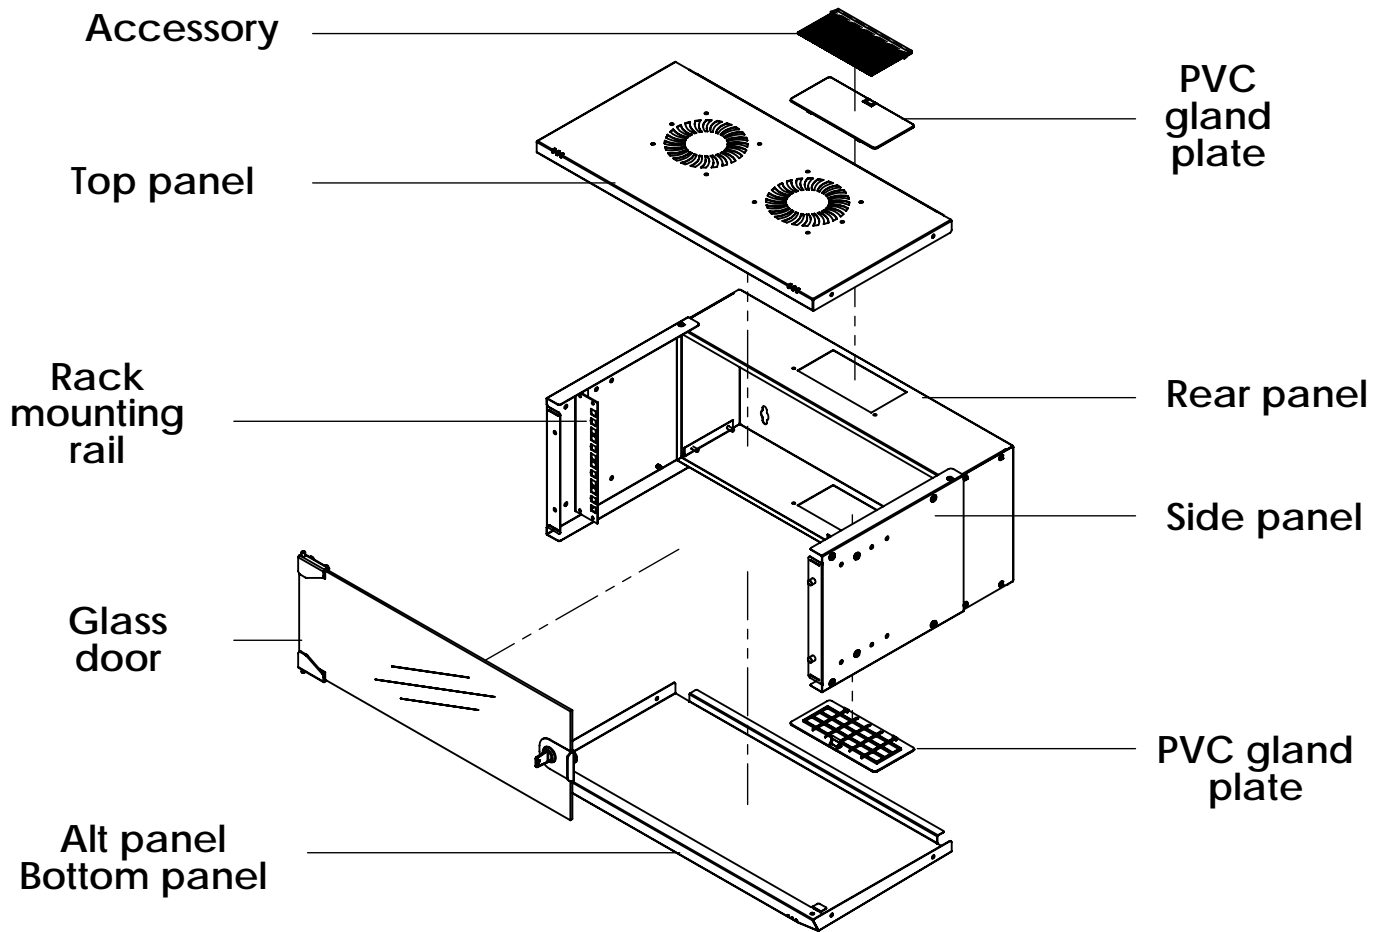

Front view

Side view

Front inside view

Rear view

Isometric views

Detail A

19" cabinet  
in the top view

Rack rail  
mounting dimensions

DN-49200, DN-49201, DN-49202,  
DN-49203, DN-49204, DN-49205,  
DN-49206, DN-49207

Isometric views

Detail A

Detail A

19" cabinet  
in the top view

Rack rail  
mounting dimensions

Isometric views

Detail A

19" cabinet  
in the top view

Rack rail  
mounting dimensions

DN-49200, DN-49201, DN-49202,  
DN-49203, DN-49204, DN-49205,  
DN-49206, DN-49207

Isometric views

19" cabinet  
in the top view

Rack rail  
mounting dimensions