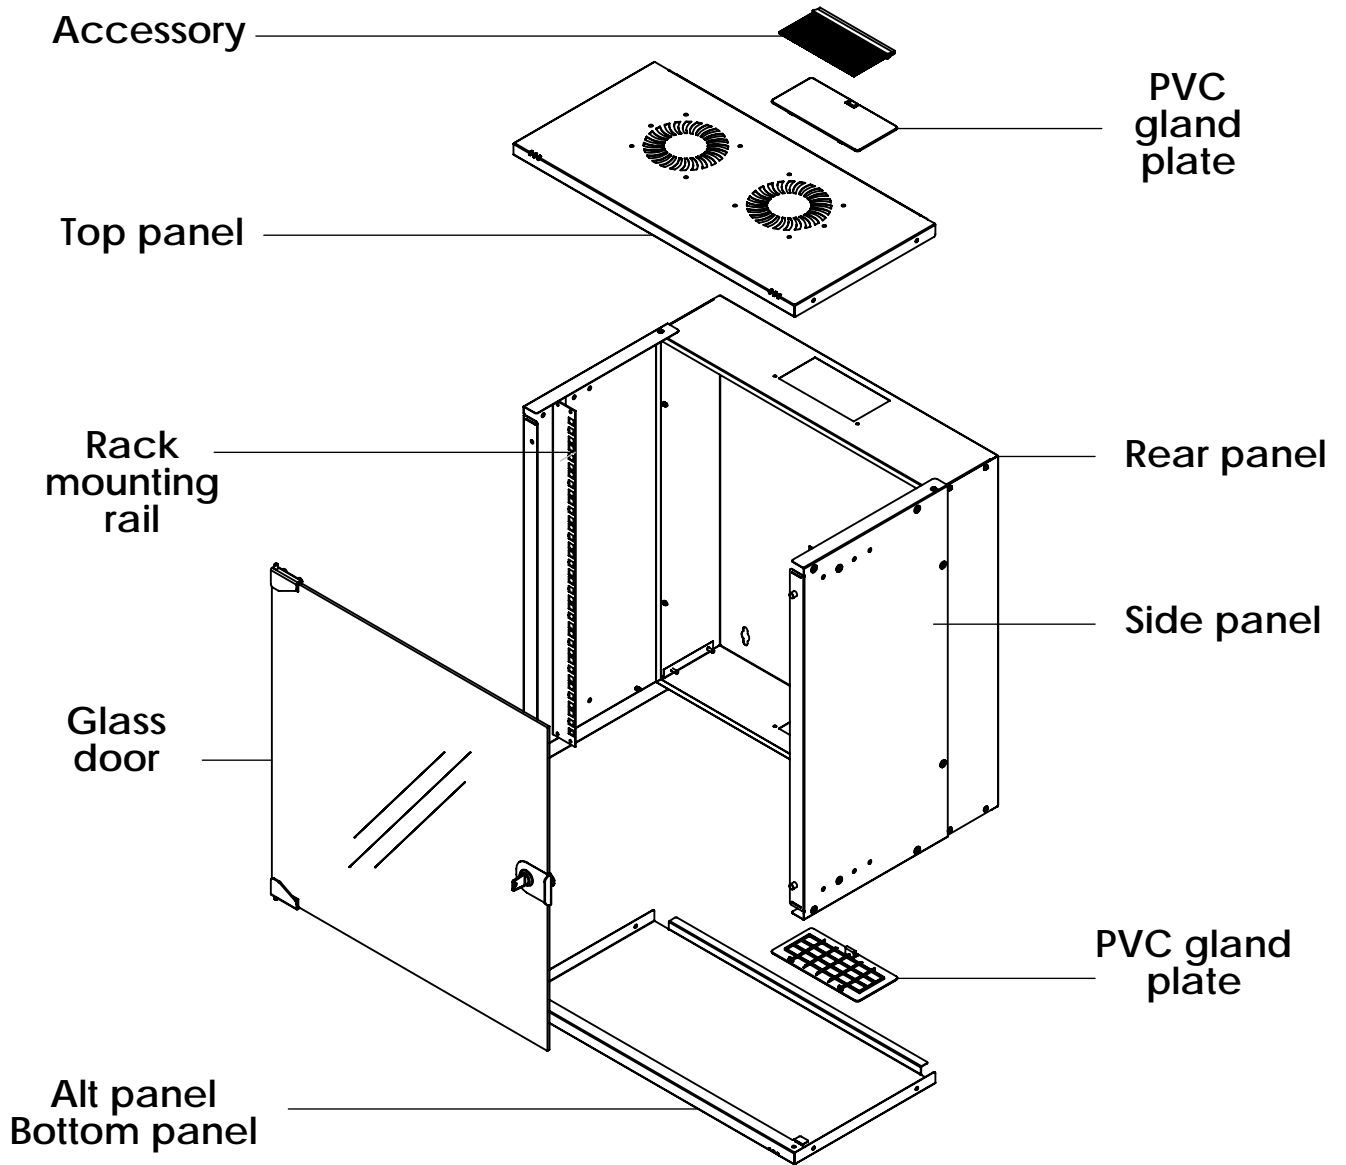

Front view

Side view

Front inside view

Rear view

Isometric views

Detail A

19" cabinet  
in the top view

Rack rail  
mounting dimensions

DN-49200, DN-49201, DN-49202,  
DN-49203, DN-49204, DN-49205,  
DN-49206, DN-49207

Isometric views

Detail A

Detail A

19" cabinet  
in the top view

Rack rail  
mounting dimensions

Isometric views

Detail A

19" cabinet  
in the top view

Rack rail  
mounting dimensions

DN-49200, DN-49201, DN-49202,  
DN-49203, DN-49204, DN-49205,  
DN-49206, DN-49207

Isometric views

19" cabinet  
in the top view

Rack rail  
mounting dimensions

**Exploded view**

**Exploded view**

**Exploded view**

**Exploded view**