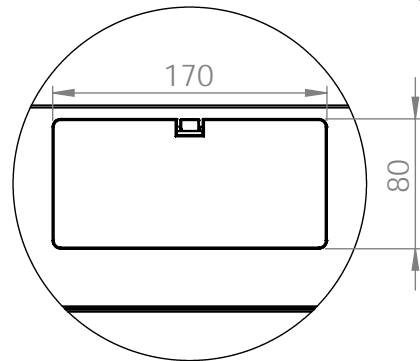

Bottom view

Front view

Side view

Front inside view

Rear view

DN-49200, DN-49201, DN-49202,  
DN-49203, DN-49204, DN-49205,  
DN-49206, DN-49207

Top view

Bottom view

Front view

Side view

Front inside view

Rear view

Isometric views

Detail A

19" cabinet  
in the top view

Rack rail  
mounting dimensions

DN-49200, DN-49201, DN-49202,  
DN-49203, DN-49204, DN-49205,  
DN-49206, DN-49207

Isometric views

Detail A

Detail A

19" cabinet  
in the top view

Rack rail  
mounting dimensions

Isometric views

Detail A

19" cabinet  
in the top view

Rack rail  
mounting dimensions

DN-49200, DN-49201, DN-49202,  
DN-49203, DN-49204, DN-49205,  
DN-49206, DN-49207

Isometric views

19" cabinet  
in the top view

Rack rail  
mounting dimensions