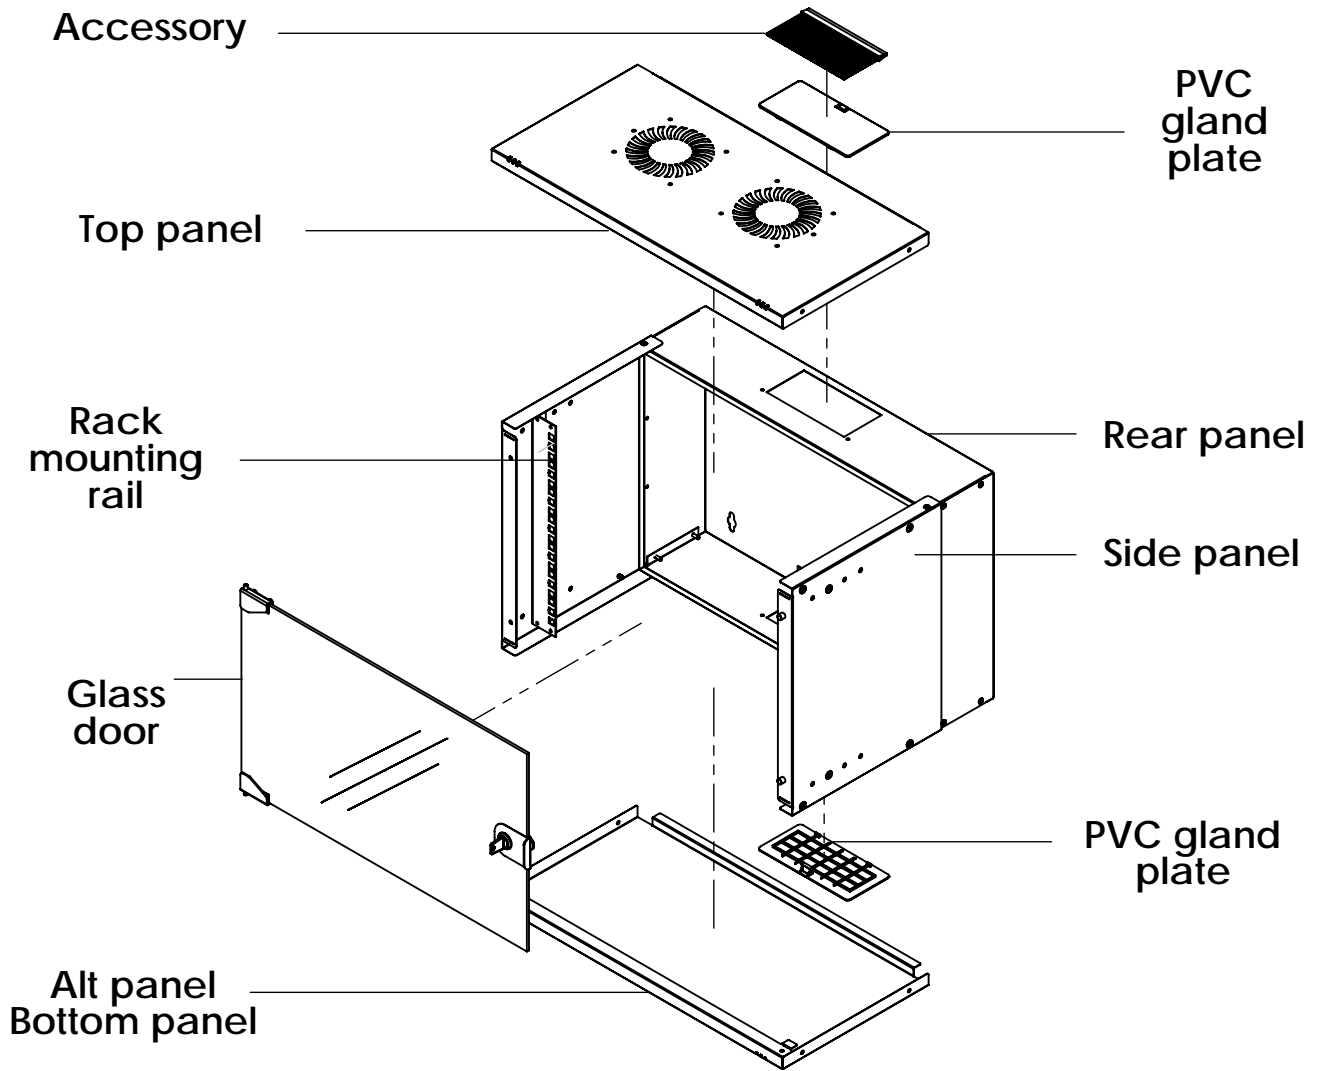

Front view

Side view

Front inside view

Rear view

Isometric views

Detail A

19" cabinet  
in the top view

Rack rail  
mounting dimensions

DN-49200, DN-49201, DN-49202,  
DN-49203, DN-49204, DN-49205,  
DN-49206, DN-49207

Isometric views

Detail A

Detail A

19" cabinet  
in the top view

Rack rail  
mounting dimensions

Isometric views

Detail A

19" cabinet  
in the top view

Rack rail  
mounting dimensions

DN-49200, DN-49201, DN-49202,  
DN-49203, DN-49204, DN-49205,  
DN-49206, DN-49207

Isometric views

19" cabinet  
in the top view

Rack rail  
mounting dimensions

**Exploded view**

**Exploded view**

**Exploded view**

**Exploded view**