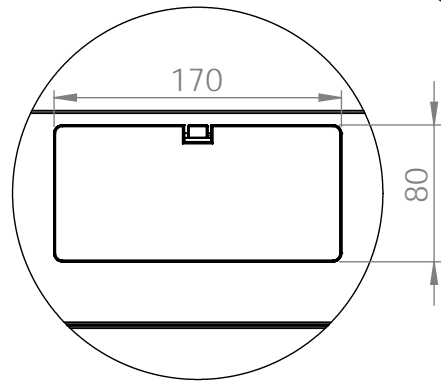

Bottom view

Front view

Side view

Front inside view

Rear view

DN-49200, DN-49201, DN-49202,  
DN-49203, DN-49204, DN-49205,  
DN-49206, DN-49207

Top view

Bottom view

Front view

Side view

Front inside view

Rear view

Isometric views

Detail A

19" cabinet  
in the top view

Rack rail  
mounting dimensions

DN-49200, DN-49201, DN-49202,  
DN-49203, DN-49204, DN-49205,  
DN-49206, DN-49207

Isometric views

Detail A

Detail A

19" cabinet  
in the top view

Rack rail  
mounting dimensions

Isometric views

Detail A

19" cabinet  
in the top view

Rack rail  
mounting dimensions

DN-49200, DN-49201, DN-49202,  
DN-49203, DN-49204, DN-49205,  
DN-49206, DN-49207

Isometric views

19" cabinet  
in the top view

Rack rail  
mounting dimensions