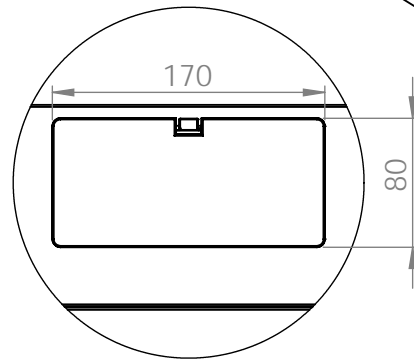

Front view

Side view

Front inside view

Rear view

Isometric views

Detail A

19" cabinet  
in the top view

Rack rail  
mounting dimensions

DN-49200, DN-49201, DN-49202,  
DN-49203, DN-49204, DN-49205,  
DN-49206, DN-49207

Isometric views

Detail A

Detail A

19" cabinet  
in the top view

Rack rail  
mounting dimensions

Isometric views

Detail A

19" cabinet  
in the top view

Rack rail  
mounting dimensions

DN-49200, DN-49201, DN-49202,  
DN-49203, DN-49204, DN-49205,  
DN-49206, DN-49207

Isometric views

19" cabinet  
in the top view

Rack rail  
mounting dimensions