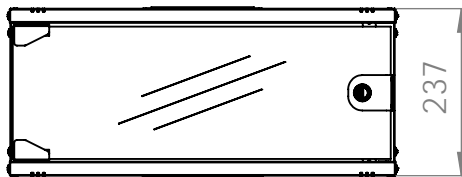

DN-49200, DN-49201, DN-49202,  
DN-49203, DN-49204, DN-49205,  
DN-49206, DN-49207

Top view

Bottom view

Front view

Side view

Front inside view

Rear view

DN-49200, DN-49201, DN-49202,  
DN-49203, DN-49204, DN-49205,  
DN-49206, DN-49207

Top view

Bottom view

Front view

Side view

Front inside view

Rear view

DN-49200, DN-49201, DN-49202,  
DN-49203, DN-49204, DN-49205,  
DN-49206, DN-49207

Top view

Bottom view

Front view

Side view

Front inside view

Rear view

DN-49200, DN-49201, DN-49202,  
DN-49203, DN-49204, DN-49205,  
DN-49206, DN-49207

Top view

Bottom view

Front view

Side view

Front inside view

Rear view

Isometric views

Detail A

19" cabinet  
in the top view

Rack rail  
mounting dimensions