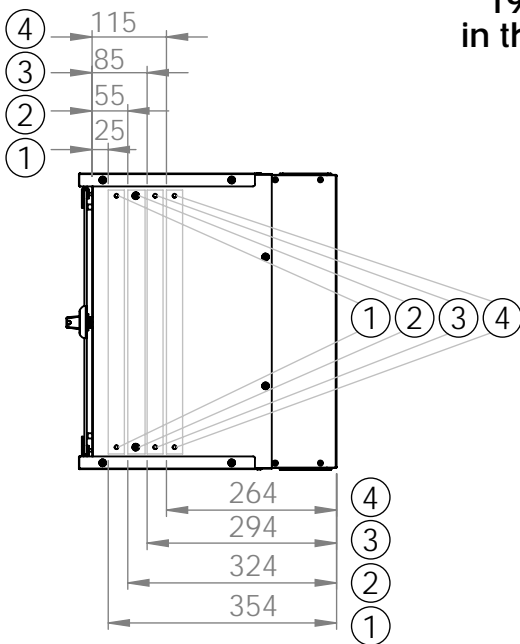

Bottom view

Front view

Side view

Front inside view

Rear view

DN-49200, DN-49201, DN-49202,  
DN-49203, DN-49204, DN-49205,  
DN-49206, DN-49207

Top view

Bottom view

Front view

Side view

Front inside view

Rear view

Isometric views

Detail A

19" cabinet  
in the top view

Rack rail  
mounting dimensions

DN-49200, DN-49201, DN-49202,  
DN-49203, DN-49204, DN-49205,  
DN-49206, DN-49207

Isometric views

Detail A

Detail A

19" cabinet  
in the top view

Rack rail  
mounting dimensions

Isometric views

Detail A

19" cabinet  
in the top view

Rack rail  
mounting dimensions

DN-49200, DN-49201, DN-49202,  
DN-49203, DN-49204, DN-49205,  
DN-49206, DN-49207

Isometric views

19" cabinet  
in the top view

Rack rail  
mounting dimensions