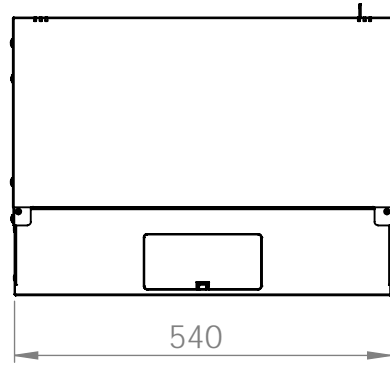

Top view

Bottom view

Front view

Side view

Front inside view

Rear view

DN-49200, DN-49201, DN-49202,  
DN-49203, DN-49204, DN-49205,  
DN-49206, DN-49207

Top view

Bottom view

Front view

Side view

Front inside view

Rear view

DN-49200, DN-49201, DN-49202,  
DN-49203, DN-49204, DN-49205,  
DN-49206, DN-49207

Top view

Bottom view

Front view

Side view

Front inside view

Rear view

Isometric views

Detail A

19" cabinet  
in the top view

Rack rail  
mounting dimensions

DN-49200, DN-49201, DN-49202,  
DN-49203, DN-49204, DN-49205,  
DN-49206, DN-49207

Isometric views

Detail A

Detail A

19" cabinet  
in the top view

Rack rail  
mounting dimensions

Isometric views

Detail A