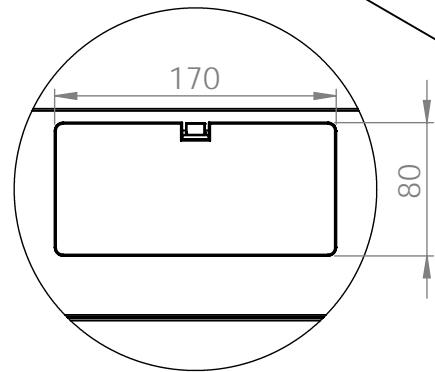

Front view

Side view

Front inside view

Rear view

Isometric views

Detail A

19" cabinet  
in the top view

Rack rail  
mounting dimensions

DN-49200, DN-49201, DN-49202,  
DN-49203, DN-49204, DN-49205,  
DN-49206, DN-49207

Isometric views

Detail A

Detail A

19" cabinet  
in the top view

Rack rail  
mounting dimensions

Isometric views

Detail A

19" cabinet  
in the top view

Rack rail  
mounting dimensions

DN-49200, DN-49201, DN-49202,  
DN-49203, DN-49204, DN-49205,  
DN-49206, DN-49207

Isometric views

19" cabinet  
in the top view

Rack rail  
mounting dimensions

**Exploded view**

**Exploded view**

**Exploded view**

**Exploded view**