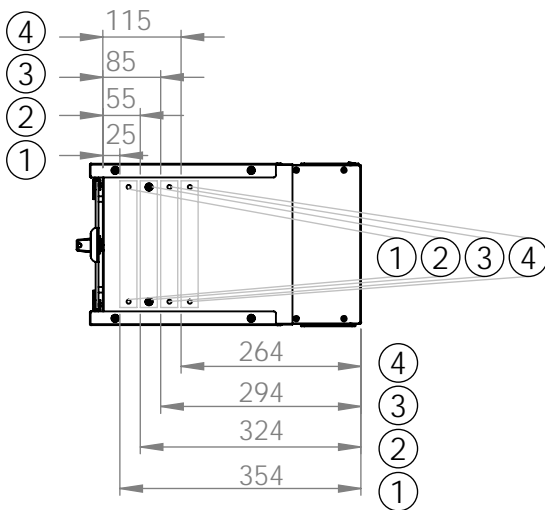

Bottom view

Front view

Side view

Front inside view

Rear view

DN-49200, DN-49201, DN-49202,  
DN-49203, DN-49204, DN-49205,  
DN-49206, DN-49207

Top view

Bottom view

Front view

Side view

Front inside view

Rear view

Isometric views

Detail A

19" cabinet  
in the top view

Rack rail  
mounting dimensions

DN-49200, DN-49201, DN-49202,  
DN-49203, DN-49204, DN-49205,  
DN-49206, DN-49207

Isometric views

Detail A

Detail A

19" cabinet  
in the top view

Rack rail  
mounting dimensions

Isometric views

Detail A

19" cabinet  
in the top view

Rack rail  
mounting dimensions

DN-49200, DN-49201, DN-49202,  
DN-49203, DN-49204, DN-49205,  
DN-49206, DN-49207

Isometric views

19" cabinet  
in the top view

Rack rail  
mounting dimensions