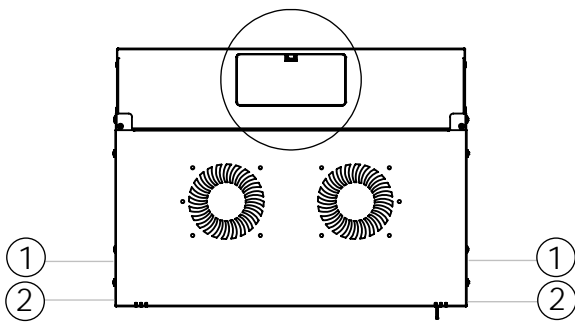

Front view

Side view

Front inside view

Rear view

Isometric views

Detail A

19" cabinet  
in the top view

Rack rail  
mounting dimensions

DN-49200, DN-49201, DN-49202,  
DN-49203, DN-49204, DN-49205,  
DN-49206, DN-49207

Isometric views

Detail A

Detail A

19" cabinet  
in the top view

Rack rail  
mounting dimensions

Isometric views

Detail A

19" cabinet  
in the top view

Rack rail  
mounting dimensions

DN-49200, DN-49201, DN-49202,  
DN-49203, DN-49204, DN-49205,  
DN-49206, DN-49207

Isometric views

19" cabinet  
in the top view

Rack rail  
mounting dimensions