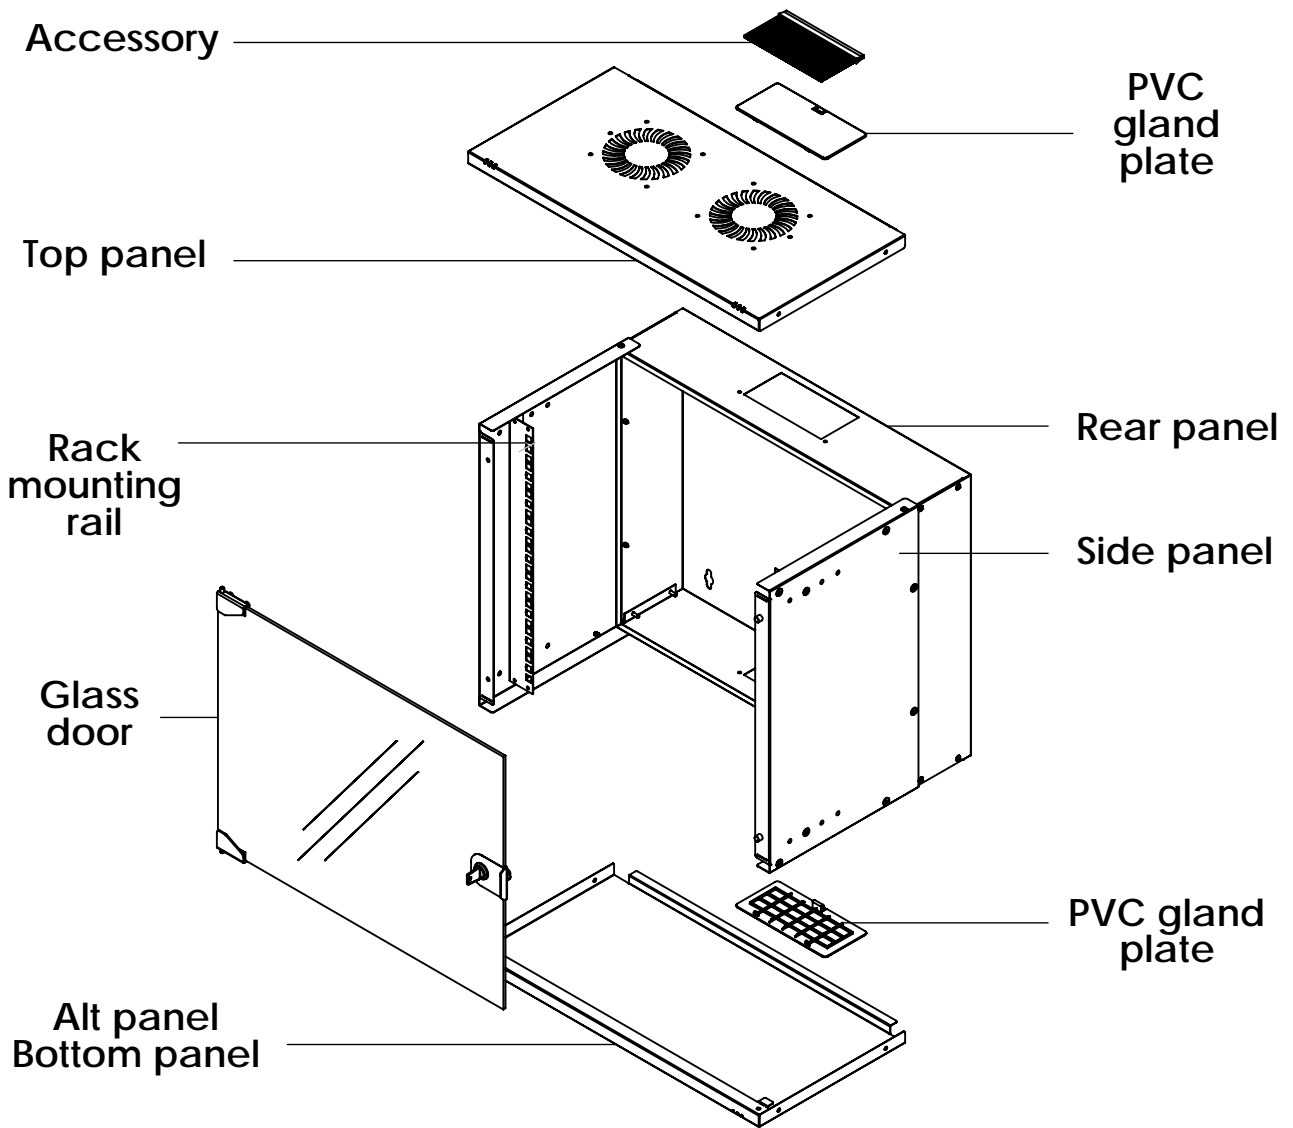

Front view

Side view

Front inside view

Rear view

Isometric views

Detail A

19" cabinet  
in the top view

Rack rail  
mounting dimensions

DN-49200, DN-49201, DN-49202,  
DN-49203, DN-49204, DN-49205,  
DN-49206, DN-49207

Isometric views

Detail A

Detail A

19" cabinet  
in the top view

Rack rail  
mounting dimensions

Isometric views

Detail A

19" cabinet  
in the top view

Rack rail  
mounting dimensions

DN-49200, DN-49201, DN-49202,  
DN-49203, DN-49204, DN-49205,  
DN-49206, DN-49207

Isometric views

19" cabinet  
in the top view

Rack rail  
mounting dimensions

**Exploded view**

**Exploded view**

**Exploded view**

**Exploded view**