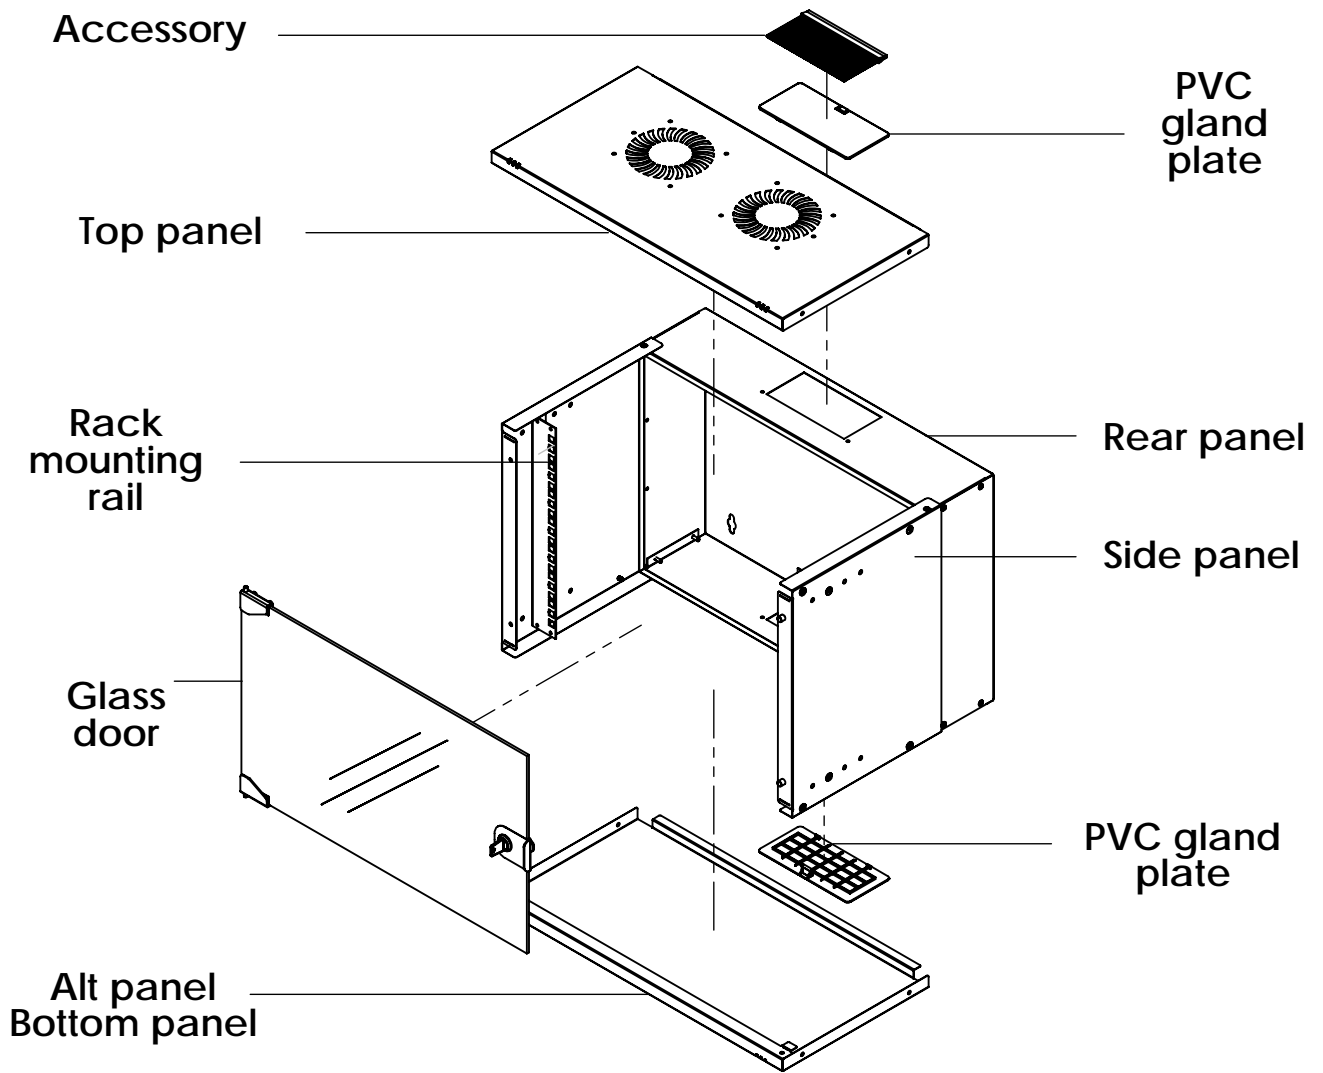

Front view

Side view

Front inside view

Rear view

Isometric views

Detail A

19" cabinet  
in the top view

Rack rail  
mounting dimensions

DN-49200, DN-49201, DN-49202,  
DN-49203, DN-49204, DN-49205,  
DN-49206, DN-49207

Isometric views

Detail A

Detail A

19" cabinet  
in the top view

Rack rail  
mounting dimensions

Isometric views

Detail A

19" cabinet  
in the top view

Rack rail  
mounting dimensions

DN-49200, DN-49201, DN-49202,  
DN-49203, DN-49204, DN-49205,  
DN-49206, DN-49207

Isometric views

19" cabinet  
in the top view

Rack rail  
mounting dimensions

**Exploded view**

**Exploded view**

**Exploded view**

**Exploded view**