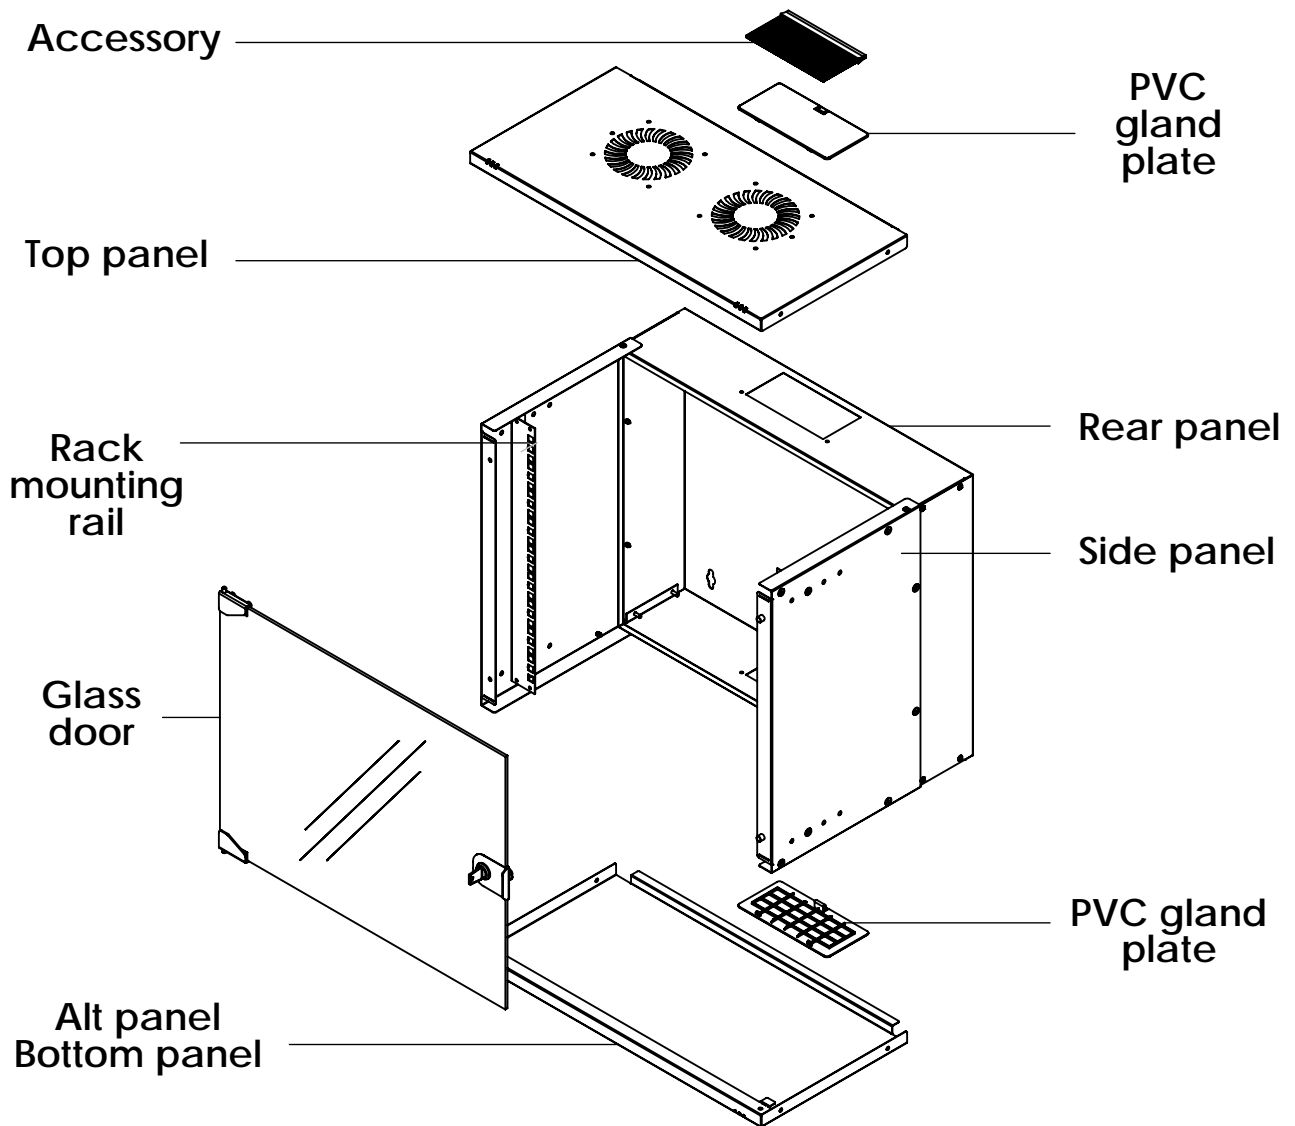

Front view

Side view

Front inside view

Rear view

Isometric views

Detail A

19" cabinet
in the top view

Rack rail
mounting dimensions

DN-49200, DN-49201, DN-49202,
DN-49203, DN-49204, DN-49205,
DN-49206, DN-49207

Isometric views

Detail A

Detail A

19" cabinet
in the top view

Rack rail
mounting dimensions

Isometric views

Detail A

19" cabinet
 in the top view

Rack rail
 mounting dimensions

Isometric views

19" cabinet
in the top view

Rack rail
mounting dimensions

Exploded view

Exploded view

Exploded view

Exploded view