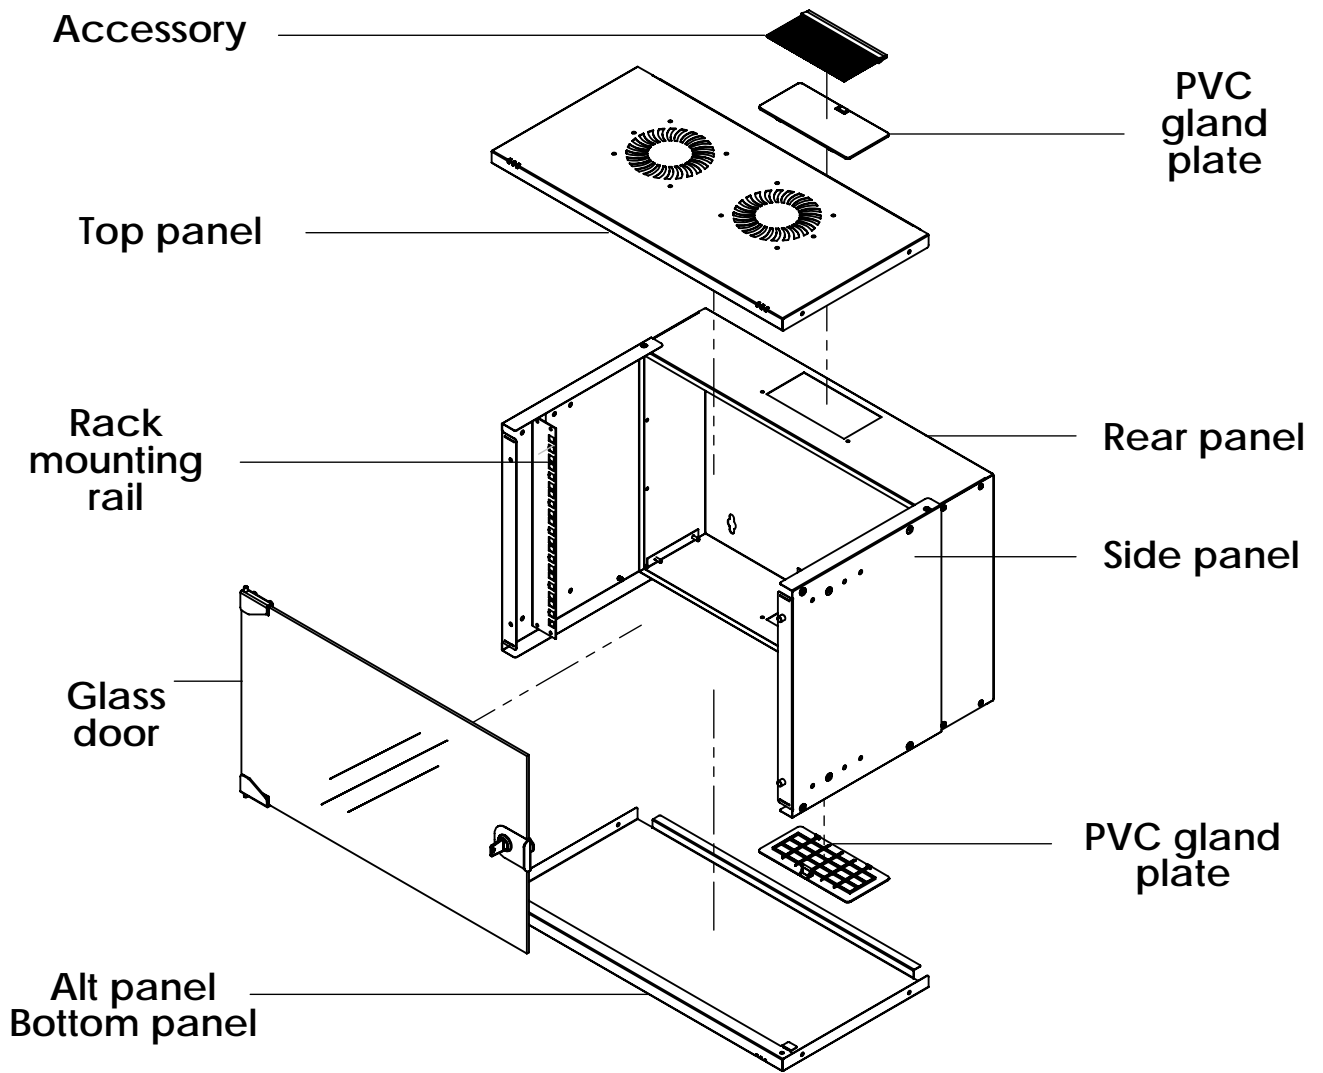

Front view

Side view

Front inside view

Rear view

Isometric views

Detail A

19" cabinet
in the top view

Rack rail
mounting dimensions

DN-49200, DN-49201, DN-49202,
DN-49203, DN-49204, DN-49205,
DN-49206, DN-49207

Isometric views

Detail A

Detail A

19" cabinet
in the top view

Rack rail
mounting dimensions

Isometric views

Detail A

19" cabinet
 in the top view

Rack rail
 mounting dimensions

Isometric views

19" cabinet
in the top view

Rack rail
mounting dimensions

Exploded view

Exploded view

Exploded view

Exploded view