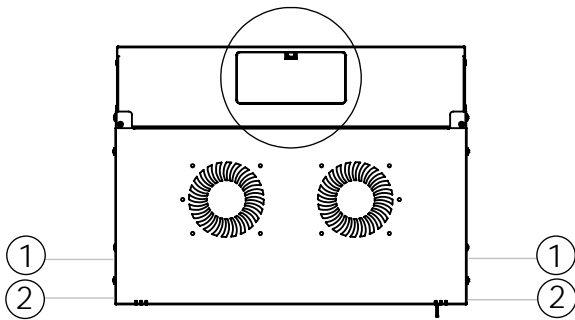

Front view

Side view

Front inside view

Rear view

Isometric views

Detail A

19" cabinet
in the top view

Rack rail
mounting dimensions

DN-49200, DN-49201, DN-49202,
DN-49203, DN-49204, DN-49205,
DN-49206, DN-49207

Isometric views

Detail A

Detail A

19" cabinet
in the top view

Rack rail
mounting dimensions

Isometric views

Detail A

19" cabinet
 in the top view

Rack rail
 mounting dimensions

Isometric views

19" cabinet
in the top view

Rack rail
mounting dimensions

Exploded view

Exploded view

Exploded view