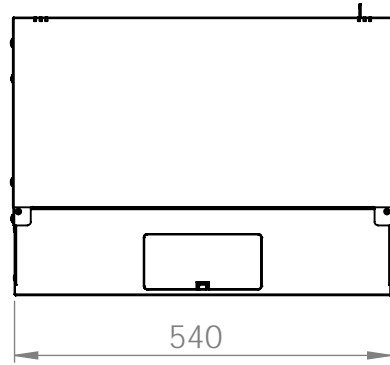

Bottom view

Front view

Side view

Front inside view

Rear view

DN-49200, DN-49201, DN-49202,
DN-49203, DN-49204, DN-49205,
DN-49206, DN-49207

Top view

Bottom view

Front view

Side view

Front inside view

Rear view

Isometric views

Detail A

19" cabinet
in the top view

Rack rail
mounting dimensions

DN-49200, DN-49201, DN-49202,
DN-49203, DN-49204, DN-49205,
DN-49206, DN-49207

Isometric views

Detail A

Detail A

19" cabinet
in the top view

Rack rail
mounting dimensions

Isometric views

Detail A

19" cabinet
 in the top view

Rack rail
 mounting dimensions

Isometric views

19" cabinet
in the top view

Rack rail
mounting dimensions

Exploded view

Exploded view

Exploded view