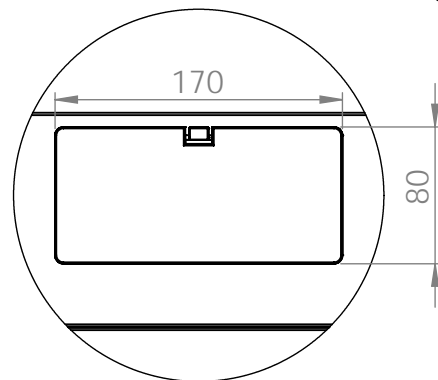

Bottom view

Front view

Side view

Front inside view

Rear view

DN-49200, DN-49201, DN-49202,
DN-49203, DN-49204, DN-49205,
DN-49206, DN-49207

Top view

Bottom view

Front view

Side view

Front inside view

Rear view

Isometric views

Detail A

19" cabinet
in the top view

Rack rail
mounting dimensions

DN-49200, DN-49201, DN-49202,
DN-49203, DN-49204, DN-49205,
DN-49206, DN-49207

Isometric views

Detail A

Detail A

19" cabinet
in the top view

Rack rail
mounting dimensions

Isometric views

Detail A

19" cabinet
 in the top view

Rack rail
 mounting dimensions

Isometric views

19" cabinet
in the top view

Rack rail
mounting dimensions

Exploded view

Exploded view

Exploded view