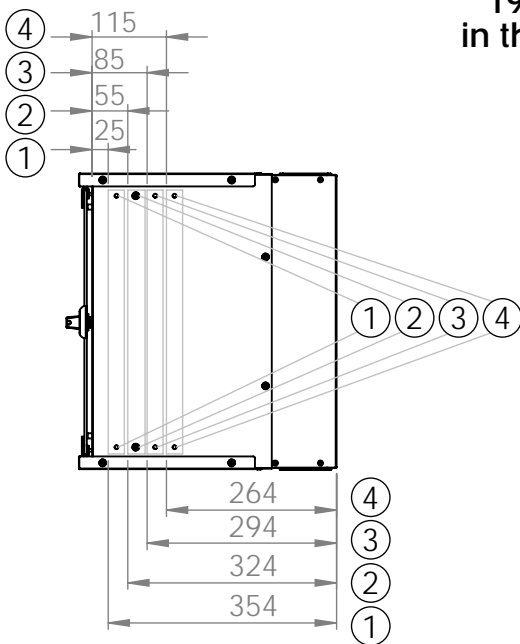

Bottom view

Front view

Side view

Front inside view

Rear view

DN-49200, DN-49201, DN-49202,
DN-49203, DN-49204, DN-49205,
DN-49206, DN-49207

Top view

Bottom view

Front view

Side view

Front inside view

Rear view

Isometric views

Detail A

19" cabinet
in the top view

Rack rail
mounting dimensions

DN-49200, DN-49201, DN-49202,
DN-49203, DN-49204, DN-49205,
DN-49206, DN-49207

Isometric views

Detail A

Detail A

19" cabinet
in the top view

Rack rail
mounting dimensions

Isometric views

Detail A

19" cabinet
 in the top view

Rack rail
 mounting dimensions

Isometric views

19" cabinet
in the top view

Rack rail
mounting dimensions

Exploded view

Exploded view

Exploded view