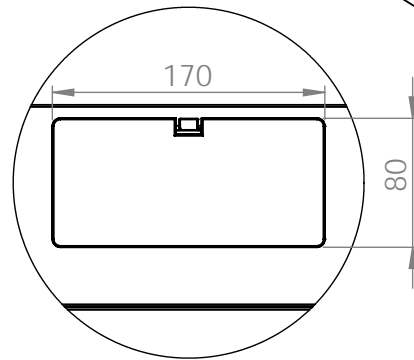

Front view

Side view

Front inside view

Rear view

Isometric views

Detail A

19" cabinet
in the top view

Rack rail
mounting dimensions

DN-49200, DN-49201, DN-49202,
DN-49203, DN-49204, DN-49205,
DN-49206, DN-49207

Isometric views

Detail A

Detail A

19" cabinet
in the top view

Rack rail
mounting dimensions

Isometric views

Detail A

19" cabinet
 in the top view

Rack rail
 mounting dimensions

Isometric views

19" cabinet
in the top view

Rack rail
mounting dimensions

Exploded view

Exploded view

Exploded view