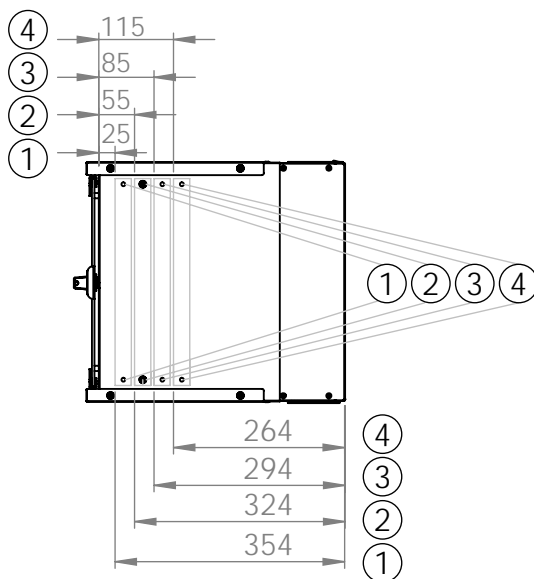

Bottom view

Front view

Side view

Front inside view

Rear view

DN-49200, DN-49201, DN-49202,
DN-49203, DN-49204, DN-49205,
DN-49206, DN-49207

Top view

Bottom view

Front view

Side view

Front inside view

Rear view

Isometric views

Detail A

19" cabinet
in the top view

Rack rail
mounting dimensions

DN-49200, DN-49201, DN-49202,
DN-49203, DN-49204, DN-49205,
DN-49206, DN-49207

Isometric views

Detail A

Detail A

19" cabinet
in the top view

Rack rail
mounting dimensions

Isometric views

Detail A

19" cabinet
 in the top view

Rack rail
 mounting dimensions

Isometric views

19" cabinet
in the top view

Rack rail
mounting dimensions

Exploded view

Exploded view

Exploded view