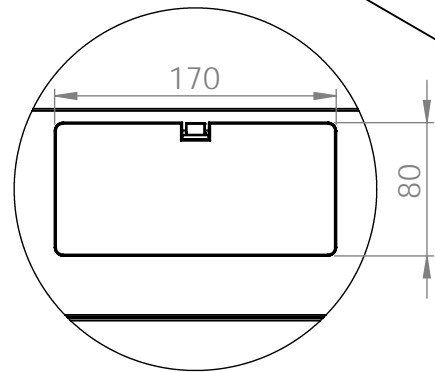

Front view

Side view

Front inside view

Rear view

Isometric views

Detail A

19" cabinet
in the top view

Rack rail
mounting dimensions

DN-49200, DN-49201, DN-49202,
DN-49203, DN-49204, DN-49205,
DN-49206, DN-49207

Isometric views

Detail A

Detail A

19" cabinet
in the top view

Rack rail
mounting dimensions

Isometric views

Detail A

19" cabinet
 in the top view

Rack rail
 mounting dimensions

Isometric views

19" cabinet
in the top view

Rack rail
mounting dimensions

Exploded view

Exploded view

Exploded view