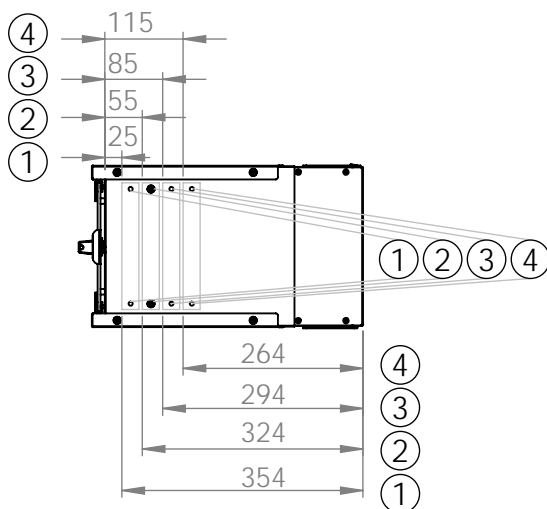

Bottom view

Front view

Side view

Front inside view

Rear view

DN-49200, DN-49201, DN-49202,
DN-49203, DN-49204, DN-49205,
DN-49206, DN-49207

Top view

Bottom view

Front view

Side view

Front inside view

Rear view

Isometric views

Detail A

19" cabinet
in the top view

Rack rail
mounting dimensions

DN-49200, DN-49201, DN-49202,
DN-49203, DN-49204, DN-49205,
DN-49206, DN-49207

Isometric views

Detail A

Detail A

19" cabinet
in the top view

Rack rail
mounting dimensions

Isometric views

Detail A

19" cabinet
 in the top view

Rack rail
 mounting dimensions

Isometric views

19" cabinet
in the top view

Rack rail
mounting dimensions

Exploded view

Exploded view

Exploded view