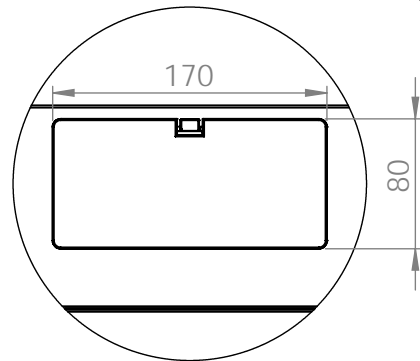

Bottom view

Front view

Side view

Front inside view

Rear view

DN-49200, DN-49201, DN-49202,
DN-49203, DN-49204, DN-49205,
DN-49206, DN-49207

Top view

Bottom view

Front view

Side view

Front inside view

Rear view

Isometric views

Detail A

19" cabinet
in the top view

Rack rail
mounting dimensions

DN-49200, DN-49201, DN-49202,
DN-49203, DN-49204, DN-49205,
DN-49206, DN-49207

Isometric views

Detail A

Detail A

19" cabinet
in the top view

Rack rail
mounting dimensions

Isometric views

Detail A

19" cabinet
 in the top view

Rack rail
 mounting dimensions

Isometric views

19" cabinet
in the top view

Rack rail
mounting dimensions

Exploded view

Exploded view

Exploded view