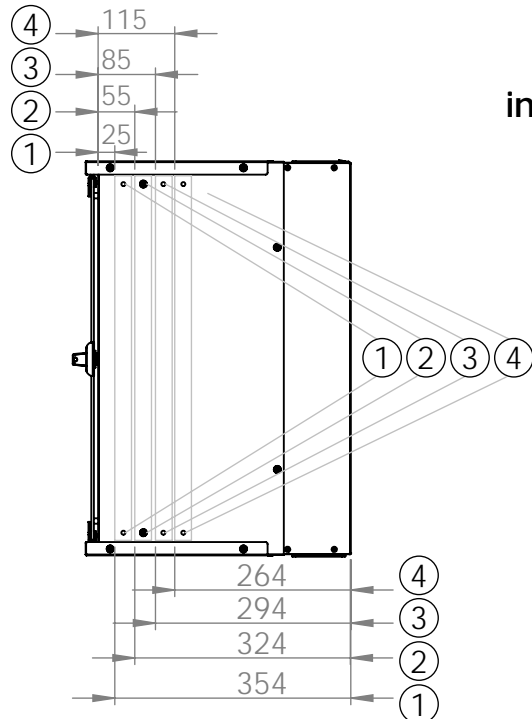

Bottom view

Front view

Side view

Front inside view

Rear view

DN-49200, DN-49201, DN-49202,
DN-49203, DN-49204, DN-49205,
DN-49206, DN-49207

Top view

Bottom view

Front view

Side view

Front inside view

Rear view

Isometric views

Detail A

19" cabinet
in the top view

Rack rail
mounting dimensions

DN-49200, DN-49201, DN-49202,
DN-49203, DN-49204, DN-49205,
DN-49206, DN-49207

Isometric views

Detail A

Detail A

19" cabinet
in the top view

Rack rail
mounting dimensions

Isometric views

Detail A

19" cabinet
 in the top view

Rack rail
 mounting dimensions

Isometric views

19" cabinet
in the top view

Rack rail
mounting dimensions

Exploded view

Exploded view

Exploded view