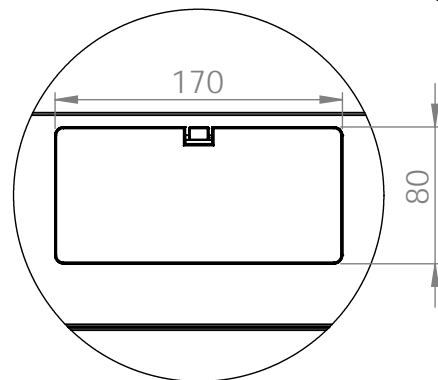

Bottom view

Front view

Side view

Front inside view

Rear view

DN-49200, DN-49201, DN-49202,
DN-49203, DN-49204, DN-49205,
DN-49206, DN-49207

Top view

Bottom view

Front view

Side view

Front inside view

Rear view

Isometric views

Detail A

19" cabinet
in the top view

Rack rail
mounting dimensions

DN-49200, DN-49201, DN-49202,
DN-49203, DN-49204, DN-49205,
DN-49206, DN-49207

Isometric views

Detail A

Detail A

19" cabinet
in the top view

Rack rail
mounting dimensions

Isometric views

Detail A

19" cabinet
in the top view

Rack rail
mounting dimensions

DN-49200, DN-49201, DN-49202,
DN-49203, DN-49204, DN-49205,
DN-49206, DN-49207

Isometric views

19" cabinet
in the top view

Rack rail
mounting dimensions