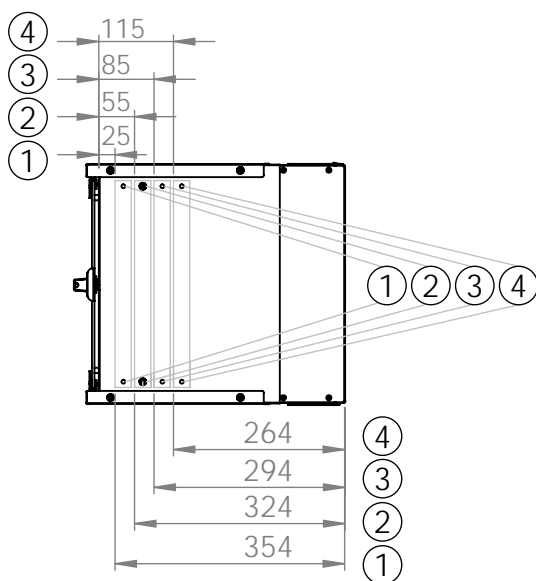

Bottom view

Front view

Side view

Front inside view

Rear view

DN-49200, DN-49201, DN-49202,
DN-49203, DN-49204, DN-49205,
DN-49206, DN-49207

Top view

Bottom view

Front view

Side view

Front inside view

Rear view

Isometric views

Detail A

19" cabinet
in the top view

Rack rail
mounting dimensions

DN-49200, DN-49201, DN-49202,
DN-49203, DN-49204, DN-49205,
DN-49206, DN-49207

Isometric views

Detail A

Detail A

19" cabinet
in the top view

Rack rail
mounting dimensions

Isometric views

Detail A

19" cabinet
in the top view

Rack rail
mounting dimensions

DN-49200, DN-49201, DN-49202,
DN-49203, DN-49204, DN-49205,
DN-49206, DN-49207

Isometric views

19" cabinet
in the top view

Rack rail
mounting dimensions