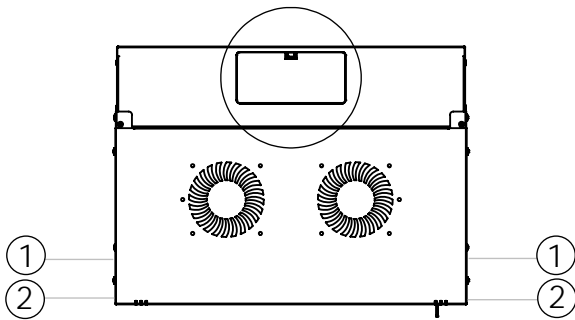

Front view

Side view

Front inside view

Rear view

Isometric views

Detail A

19" cabinet
in the top view

Rack rail
mounting dimensions

DN-49200, DN-49201, DN-49202,
DN-49203, DN-49204, DN-49205,
DN-49206, DN-49207

Isometric views

Detail A

Detail A

19" cabinet
in the top view

Rack rail
mounting dimensions

Isometric views

Detail A

19" cabinet
in the top view

Rack rail
mounting dimensions

DN-49200, DN-49201, DN-49202,
DN-49203, DN-49204, DN-49205,
DN-49206, DN-49207

Isometric views

19" cabinet
in the top view

Rack rail
mounting dimensions