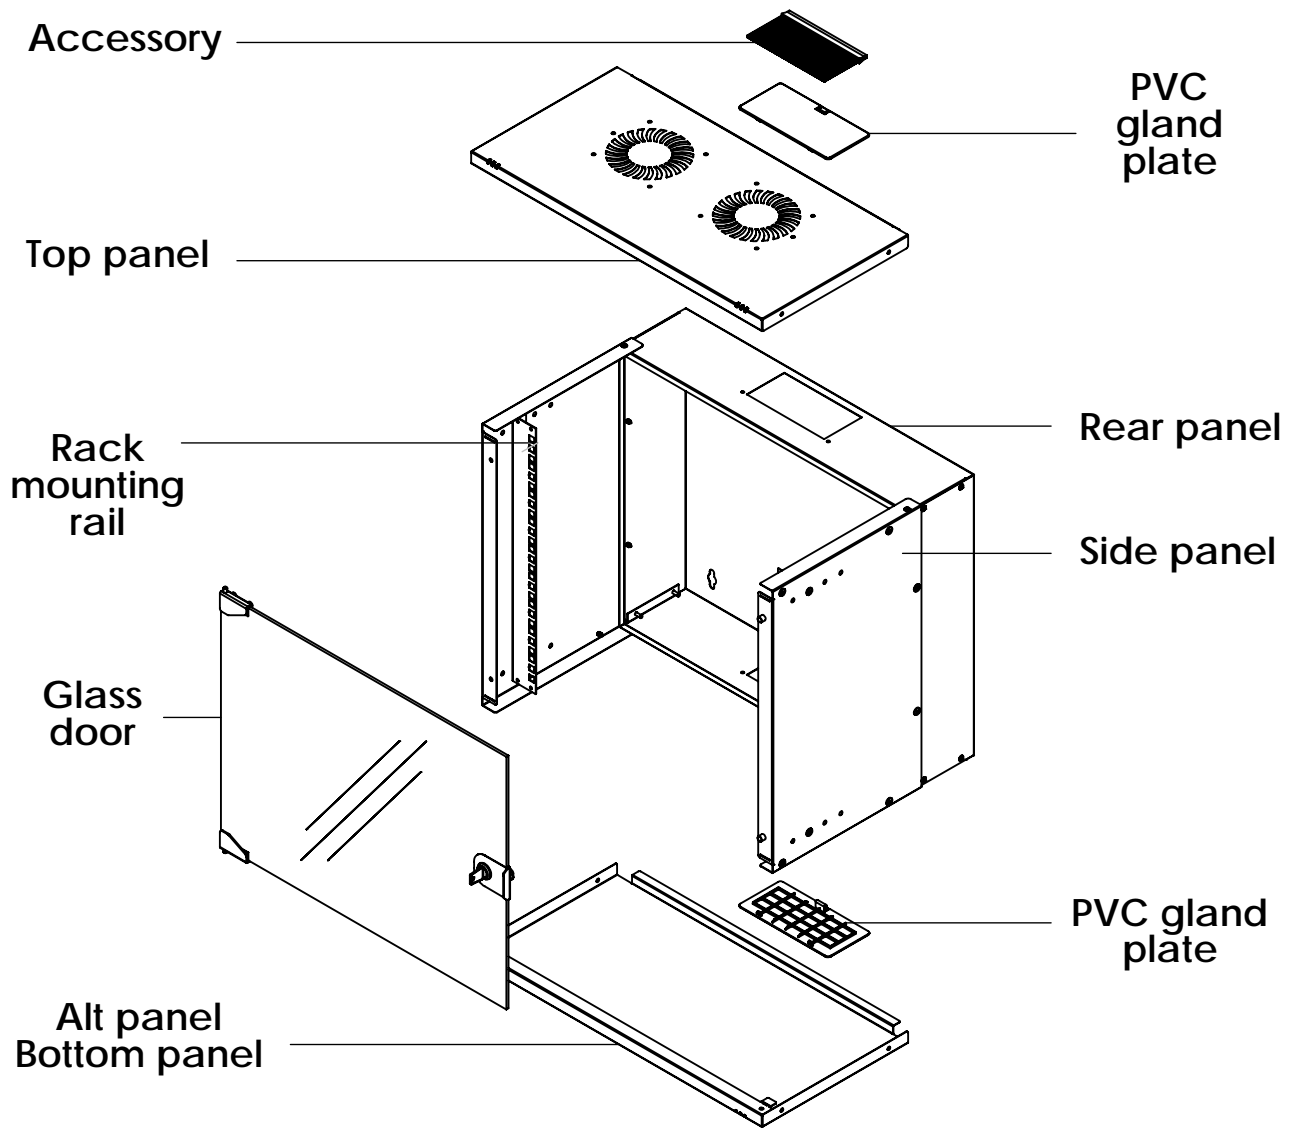

Exploded view