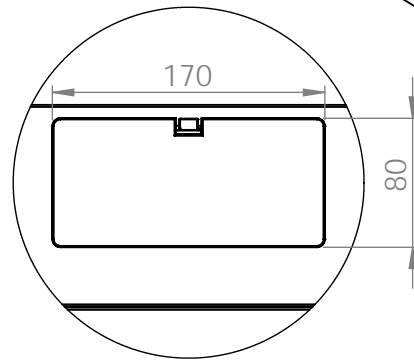

Front view

Side view

Front inside view

Rear view

Isometric views

Detail A

19" cabinet
in the top view

Rack rail
mounting dimensions

DN-49200, DN-49201, DN-49202,
DN-49203, DN-49204, DN-49205,
DN-49206, DN-49207

Isometric views

Detail A

Detail A

19" cabinet
in the top view

Rack rail
mounting dimensions

Isometric views

Detail A

19" cabinet
in the top view

Rack rail
mounting dimensions

DN-49200, DN-49201, DN-49202,
DN-49203, DN-49204, DN-49205,
DN-49206, DN-49207

Isometric views

19" cabinet
in the top view

Rack rail
mounting dimensions