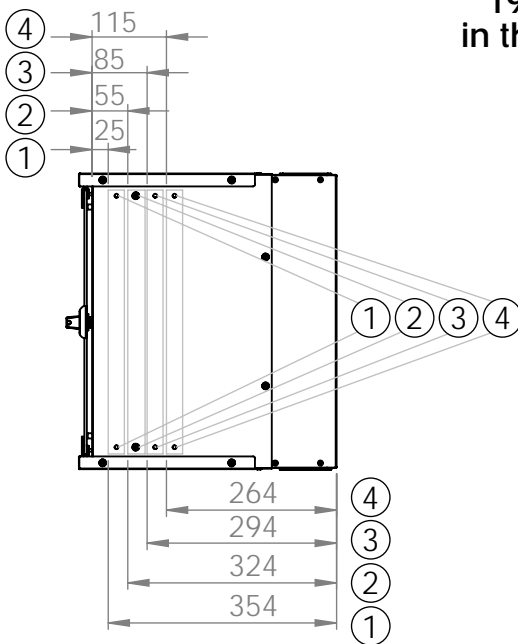

Bottom view

Front view

Side view

Front inside view

Rear view

DN-49200, DN-49201, DN-49202,
DN-49203, DN-49204, DN-49205,
DN-49206, DN-49207

Top view

Bottom view

Front view

Side view

Front inside view

Rear view

Isometric views

Detail A

19" cabinet
in the top view

Rack rail
mounting dimensions

DN-49200, DN-49201, DN-49202,
DN-49203, DN-49204, DN-49205,
DN-49206, DN-49207

Isometric views

Detail A

Detail A

19" cabinet
in the top view

Rack rail
mounting dimensions

Isometric views

Detail A

19" cabinet
in the top view

Rack rail
mounting dimensions

DN-49200, DN-49201, DN-49202,
DN-49203, DN-49204, DN-49205,
DN-49206, DN-49207

Isometric views

19" cabinet
in the top view

Rack rail
mounting dimensions