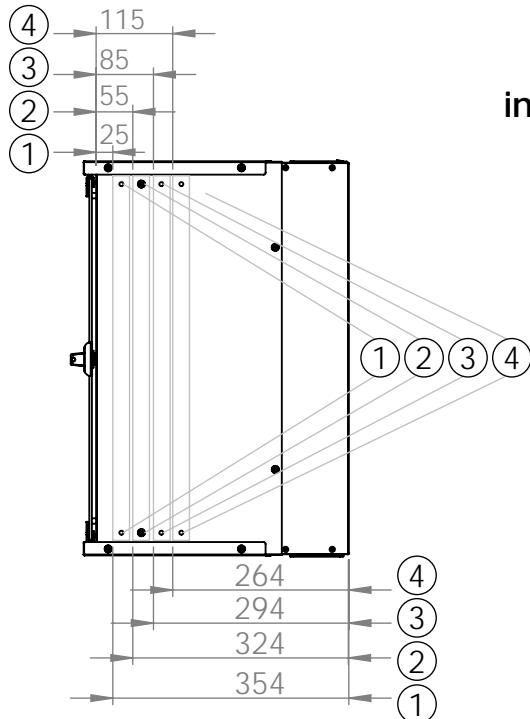

Front view

Side view

Front inside view

Rear view

Isometric views

Detail A

19" cabinet
in the top view

Rack rail
mounting dimensions

DN-49200, DN-49201, DN-49202,
DN-49203, DN-49204, DN-49205,
DN-49206, DN-49207

Isometric views

Detail A

Detail A

19" cabinet
in the top view

Rack rail
mounting dimensions

Isometric views

Detail A

19" cabinet
in the top view

Rack rail
mounting dimensions

DN-49200, DN-49201, DN-49202,
DN-49203, DN-49204, DN-49205,
DN-49206, DN-49207

Isometric views

19" cabinet
in the top view

Rack rail
mounting dimensions