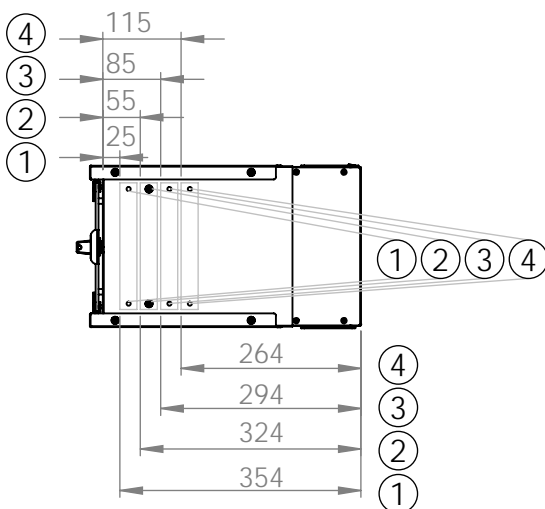

Bottom view

Front view

Side view

Front inside view

Rear view

DN-49200, DN-49201, DN-49202,
DN-49203, DN-49204, DN-49205,
DN-49206, DN-49207

Top view

Bottom view

Front view

Side view

Front inside view

Rear view

Isometric views

Detail A

19" cabinet
in the top view

Rack rail
mounting dimensions

DN-49200, DN-49201, DN-49202,
DN-49203, DN-49204, DN-49205,
DN-49206, DN-49207

Isometric views

Detail A

Detail A

19" cabinet
in the top view

Rack rail
mounting dimensions

Isometric views

Detail A

19" cabinet
in the top view

Rack rail
mounting dimensions

DN-49200, DN-49201, DN-49202,
DN-49203, DN-49204, DN-49205,
DN-49206, DN-49207

Isometric views

19" cabinet
in the top view

Rack rail
mounting dimensions