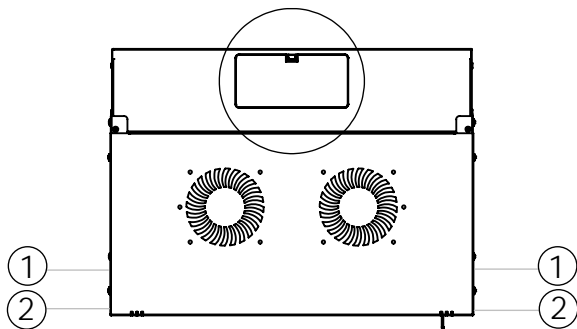

Front view

Side view

Front inside view

Rear view

Isometric views

Detail A

19" cabinet
in the top view

Rack rail
mounting dimensions

DN-49200, DN-49201, DN-49202,
DN-49203, DN-49204, DN-49205,
DN-49206, DN-49207

Isometric views

Detail A

Detail A

19" cabinet
in the top view

Rack rail
mounting dimensions

Isometric views

Detail A

19" cabinet
in the top view

Rack rail
mounting dimensions

DN-49200, DN-49201, DN-49202,
DN-49203, DN-49204, DN-49205,
DN-49206, DN-49207

Isometric views

19" cabinet
in the top view

Rack rail
mounting dimensions