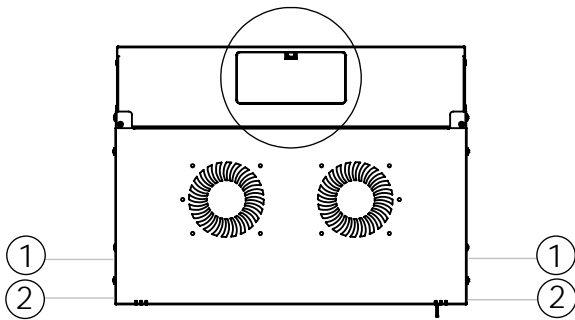

Front view

Side view

Front inside view

Rear view

Isometric views

Detail A

19" cabinet
in the top view

Rack rail
mounting dimensions

DN-49200, DN-49201, DN-49202,
 DN-49203, DN-49204, DN-49205,
 DN-49206, DN-49207

Isometric views

Detail A

Detail A

19" cabinet
 in the top view

Rack rail
 mounting dimensions

Isometric views

Detail A

19" cabinet
in the top view

Rack rail
mounting dimensions

Isometric views

19" cabinet
 in the top view

Rack rail
 mounting dimensions

Exploded view

Exploded view

Exploded view