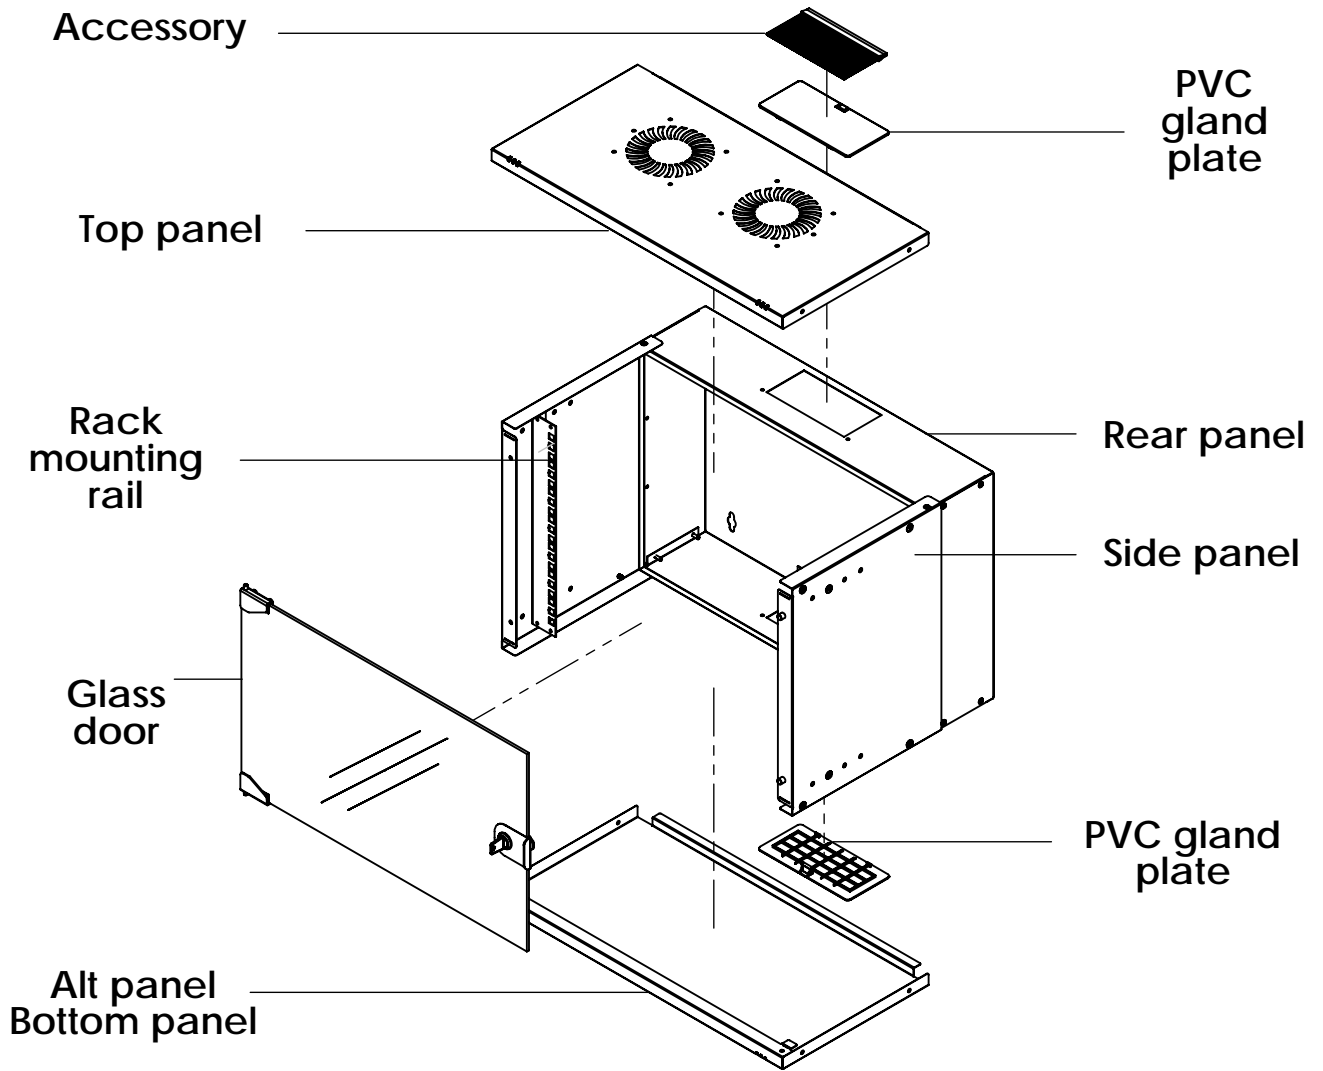

Front view

Side view

Front inside view

Rear view

Isometric views

Detail A

19" cabinet
in the top view

Rack rail
mounting dimensions

DN-49200, DN-49201, DN-49202,
 DN-49203, DN-49204, DN-49205,
 DN-49206, DN-49207

Isometric views

Detail A

Detail A

19" cabinet
 in the top view

Rack rail
 mounting dimensions

Isometric views

Detail A

19" cabinet
in the top view

Rack rail
mounting dimensions

Isometric views

19" cabinet
 in the top view

Rack rail
 mounting dimensions

Exploded view

Exploded view

Exploded view

Exploded view