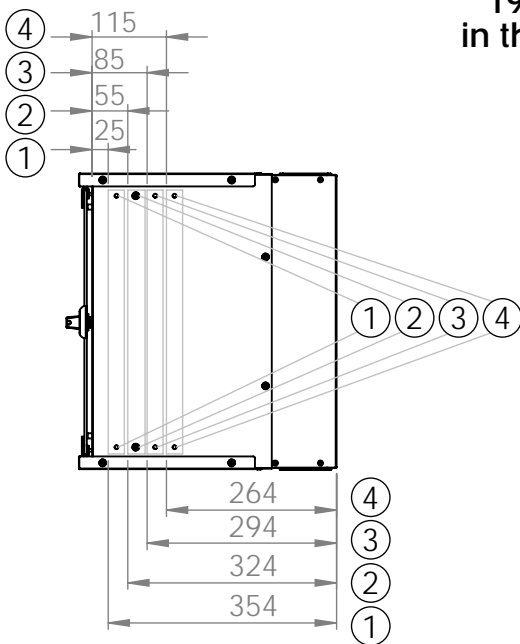

Bottom view

Front view

Side view

Front inside view

Rear view

DN-49200, DN-49201, DN-49202,
DN-49203, DN-49204, DN-49205,
DN-49206, DN-49207

Top view

Bottom view

Front view

Side view

Front inside view

Rear view

Isometric views

Detail A

19" cabinet
in the top view

Rack rail
mounting dimensions

DN-49200, DN-49201, DN-49202,
 DN-49203, DN-49204, DN-49205,
 DN-49206, DN-49207

Isometric views

Detail A

Detail A

19" cabinet
 in the top view

Rack rail
 mounting dimensions

Isometric views

Detail A

19" cabinet
in the top view

Rack rail
mounting dimensions

Isometric views

19" cabinet
 in the top view

Rack rail
 mounting dimensions

Exploded view

Exploded view

Exploded view