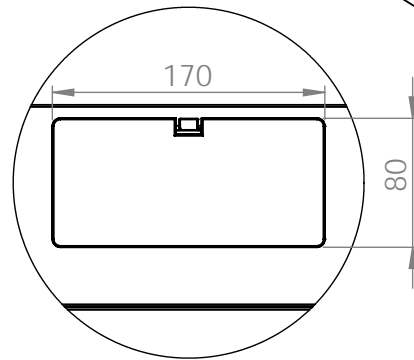

Front view

Side view

Front inside view

Rear view

Isometric views

Detail A

19" cabinet
in the top view

Rack rail
mounting dimensions

DN-49200, DN-49201, DN-49202,
 DN-49203, DN-49204, DN-49205,
 DN-49206, DN-49207

Isometric views

Detail A

Detail A

19" cabinet
 in the top view

Rack rail
 mounting dimensions

Isometric views

Detail A

19" cabinet
in the top view

Rack rail
mounting dimensions

Isometric views

19" cabinet
 in the top view

Rack rail
 mounting dimensions

Exploded view

Exploded view

Exploded view