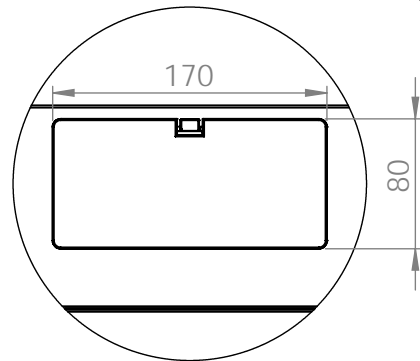

Bottom view

Front view

Side view

Front inside view

Rear view

DN-49200, DN-49201, DN-49202,
DN-49203, DN-49204, DN-49205,
DN-49206, DN-49207

Top view

Bottom view

Front view

Side view

Front inside view

Rear view

Isometric views

Detail A

19" cabinet
in the top view

Rack rail
mounting dimensions

DN-49200, DN-49201, DN-49202,
 DN-49203, DN-49204, DN-49205,
 DN-49206, DN-49207

Isometric views

Detail A

Detail A

19" cabinet
 in the top view

Rack rail
 mounting dimensions

Isometric views

Detail A

19" cabinet
in the top view

Rack rail
mounting dimensions

Isometric views

19" cabinet
 in the top view

Rack rail
 mounting dimensions

Exploded view

Exploded view

Exploded view