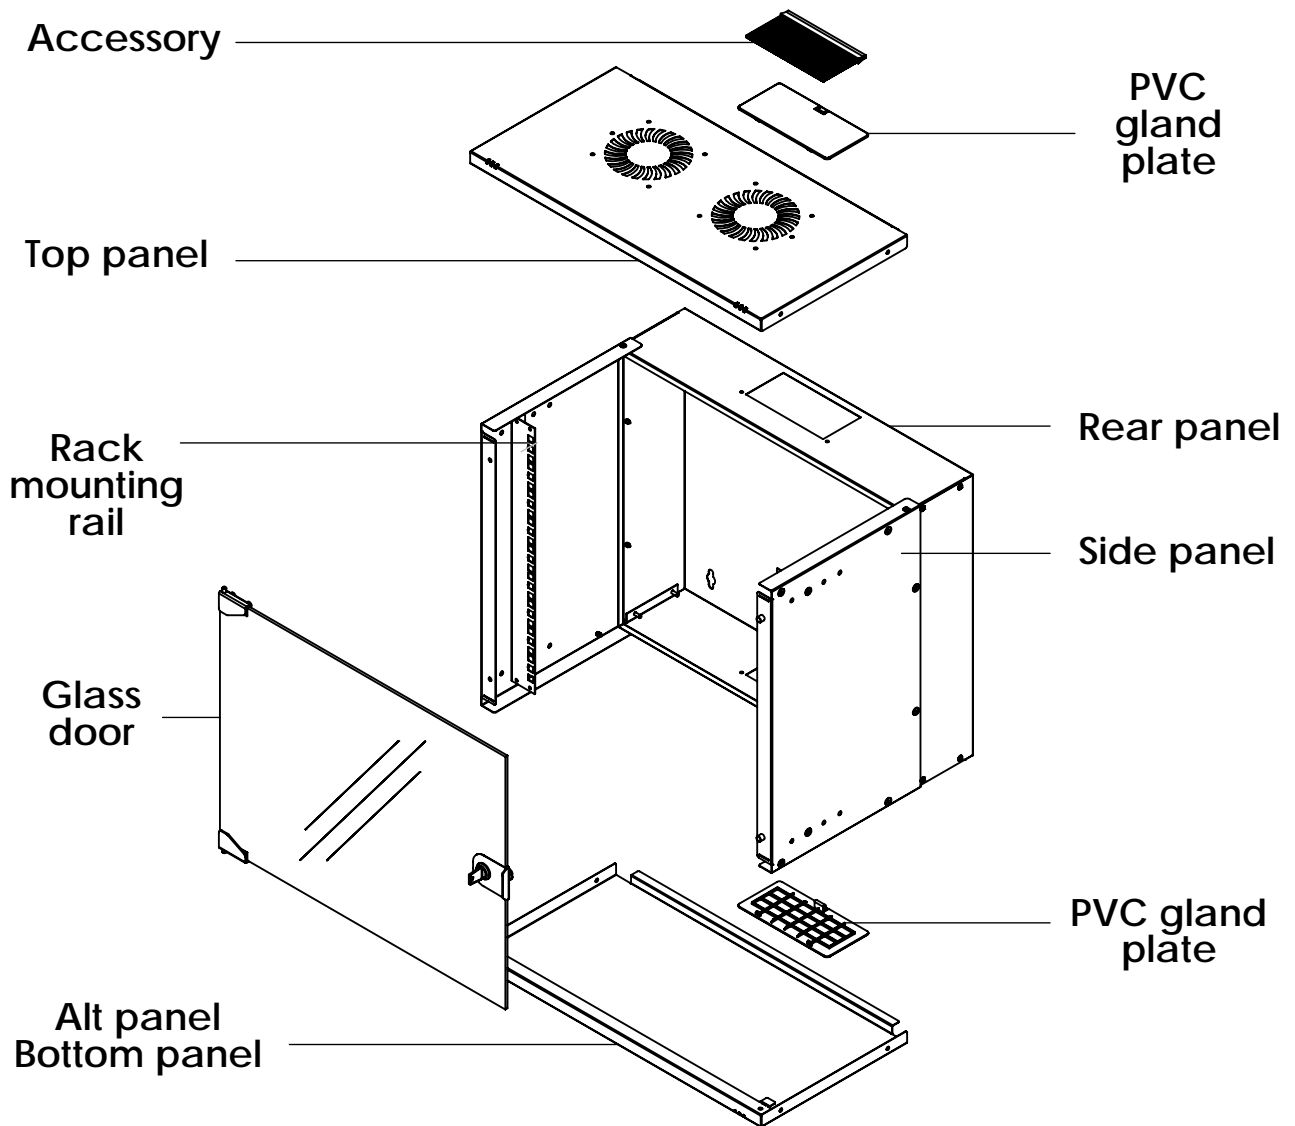

Front view

Side view

Front inside view

Rear view

Isometric views

Detail A

19" cabinet
in the top view

Rack rail
mounting dimensions

DN-49200, DN-49201, DN-49202,
 DN-49203, DN-49204, DN-49205,
 DN-49206, DN-49207

Isometric views

Detail A

Detail A

19" cabinet
 in the top view

Rack rail
 mounting dimensions

Isometric views

Detail A

19" cabinet
in the top view

Rack rail
mounting dimensions

Isometric views

19" cabinet
 in the top view

Rack rail
 mounting dimensions

Exploded view

Exploded view

Exploded view

Exploded view