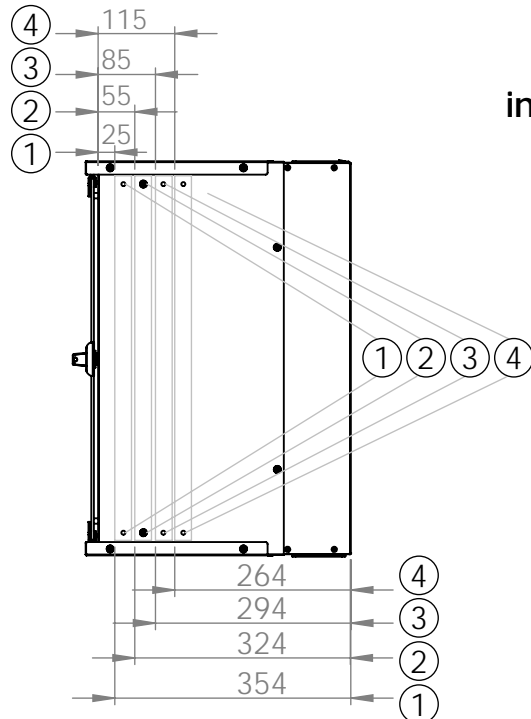

Bottom view

Front view

Side view

Front inside view

Rear view

DN-49200, DN-49201, DN-49202,
DN-49203, DN-49204, DN-49205,
DN-49206, DN-49207

Top view

Bottom view

Front view

Side view

Front inside view

Rear view

Isometric views

Detail A

19" cabinet
in the top view

Rack rail
mounting dimensions

DN-49200, DN-49201, DN-49202,
 DN-49203, DN-49204, DN-49205,
 DN-49206, DN-49207

Isometric views

Detail A

Detail A

19" cabinet
 in the top view

Rack rail
 mounting dimensions

Isometric views

Detail A

19" cabinet
in the top view

Rack rail
mounting dimensions

Isometric views

19" cabinet
 in the top view

Rack rail
 mounting dimensions

Exploded view

Exploded view

Exploded view