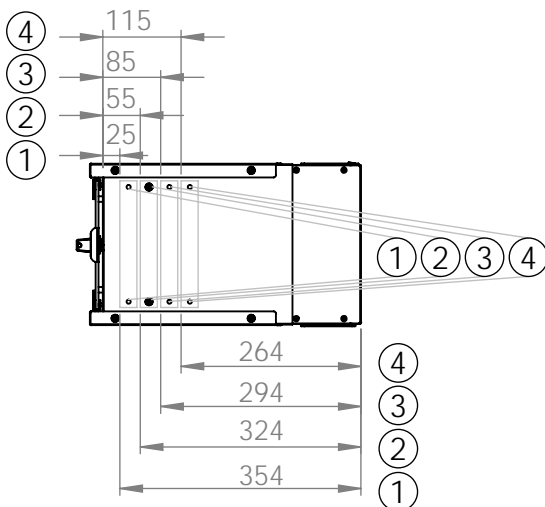

Bottom view

Front view

Side view

Front inside view

Rear view

DN-49200, DN-49201, DN-49202,
DN-49203, DN-49204, DN-49205,
DN-49206, DN-49207

Top view

Bottom view

Front view

Side view

Front inside view

Rear view

Isometric views

Detail A

19" cabinet
in the top view

Rack rail
mounting dimensions

DN-49200, DN-49201, DN-49202,
 DN-49203, DN-49204, DN-49205,
 DN-49206, DN-49207

Isometric views

Detail A

Detail A

19" cabinet
 in the top view

Rack rail
 mounting dimensions

Isometric views

Detail A

19" cabinet
in the top view

Rack rail
mounting dimensions

Isometric views

19" cabinet
 in the top view

Rack rail
 mounting dimensions

Exploded view

Exploded view

Exploded view