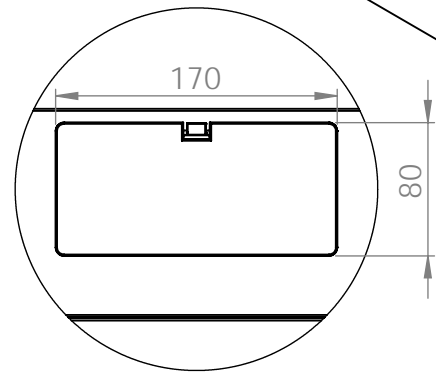

Front view

Side view

Front inside view

Rear view

Isometric views

Detail A

19" cabinet
in the top view

Rack rail
mounting dimensions

DN-49200, DN-49201, DN-49202,
 DN-49203, DN-49204, DN-49205,
 DN-49206, DN-49207

Isometric views

Detail A

Detail A

19" cabinet
 in the top view

Rack rail
 mounting dimensions

Isometric views

Detail A

19" cabinet
in the top view

Rack rail
mounting dimensions

Isometric views

19" cabinet
 in the top view

Rack rail
 mounting dimensions

Exploded view

Exploded view

Exploded view