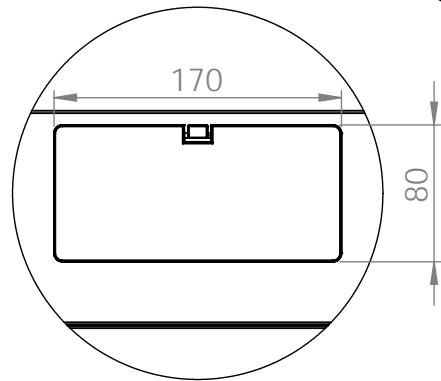

Bottom view

Front view

Side view

Front inside view

Rear view

DN-49200, DN-49201, DN-49202,
DN-49203, DN-49204, DN-49205,
DN-49206, DN-49207

Top view

Bottom view

Front view

Side view

Front inside view

Rear view

Isometric views

Detail A

19" cabinet
in the top view

Rack rail
mounting dimensions

DN-49200, DN-49201, DN-49202,
 DN-49203, DN-49204, DN-49205,
 DN-49206, DN-49207

Isometric views

Detail A

Detail A

19" cabinet
 in the top view

Rack rail
 mounting dimensions

Isometric views

Detail A

19" cabinet
in the top view

Rack rail
mounting dimensions

Isometric views

19" cabinet
 in the top view

Rack rail
 mounting dimensions

Exploded view

Exploded view

Exploded view