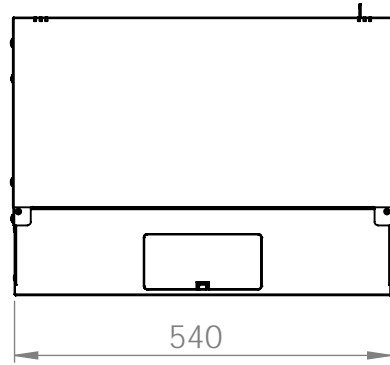

Bottom view

Front view

Side view

Front inside view

Rear view

DN-49200, DN-49201, DN-49202,
DN-49203, DN-49204, DN-49205,
DN-49206, DN-49207

Top view

Bottom view

Front view

Side view

Front inside view

Rear view

Isometric views

Detail A

19" cabinet
in the top view

Rack rail
mounting dimensions

DN-49200, DN-49201, DN-49202,
 DN-49203, DN-49204, DN-49205,
 DN-49206, DN-49207

Isometric views

Detail A

Detail A

19" cabinet
 in the top view

Rack rail
 mounting dimensions

Isometric views

Detail A

19" cabinet
in the top view

Rack rail
mounting dimensions

Isometric views

19" cabinet
 in the top view

Rack rail
 mounting dimensions

Exploded view

Exploded view

Exploded view