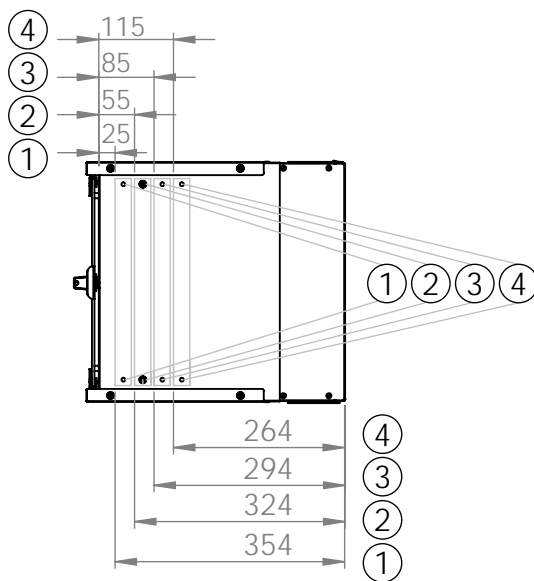

Bottom view

Front view

Side view

Front inside view

Rear view

DN-49200, DN-49201, DN-49202,
DN-49203, DN-49204, DN-49205,
DN-49206, DN-49207

Top view

Bottom view

Front view

Side view

Front inside view

Rear view

Isometric views

Detail A

19" cabinet
in the top view

Rack rail
mounting dimensions

DN-49200, DN-49201, DN-49202,
 DN-49203, DN-49204, DN-49205,
 DN-49206, DN-49207

Isometric views

Detail A

Detail A

19" cabinet
 in the top view

Rack rail
 mounting dimensions

Isometric views

Detail A

19" cabinet
in the top view

Rack rail
mounting dimensions

Isometric views

19" cabinet
 in the top view

Rack rail
 mounting dimensions

Exploded view

Exploded view

Exploded view