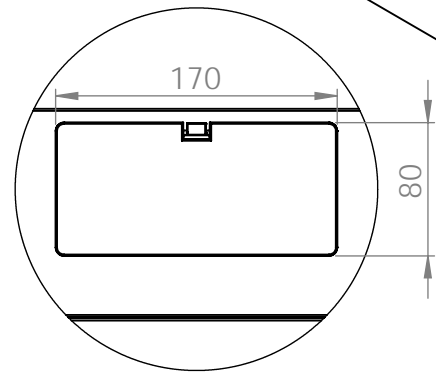

Front view

Side view

Front inside view

Rear view

Isometric views

Detail A

19" cabinet  
in the top view

Rack rail  
mounting dimensions

DN-49200, DN-49201, DN-49202,  
DN-49203, DN-49204, DN-49205,  
DN-49206, DN-49207

Isometric views

Detail A

Detail A

19" cabinet  
in the top view

Rack rail  
mounting dimensions

Isometric views

Detail A

19" cabinet  
in the top view

Rack rail  
mounting dimensions

DN-49200, DN-49201, DN-49202,  
DN-49203, DN-49204, DN-49205,  
DN-49206, DN-49207

Isometric views

19" cabinet  
in the top view

Rack rail  
mounting dimensions

**Exploded view**

**Exploded view**

**Exploded view**

**Exploded view**