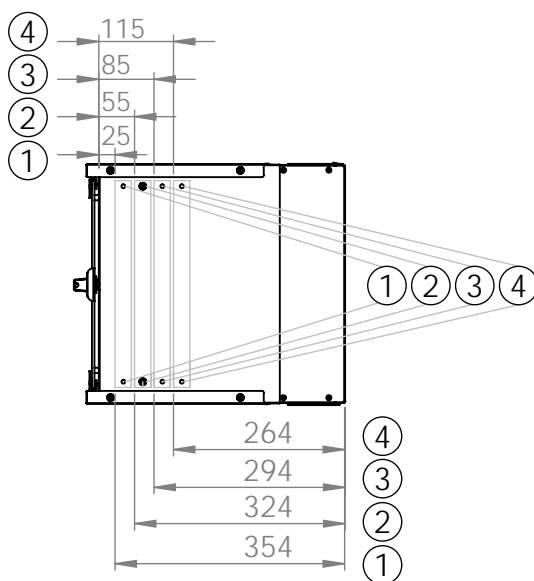

Bottom view

Front view

Side view

Front inside view

Rear view

DN-49200, DN-49201, DN-49202,  
DN-49203, DN-49204, DN-49205,  
DN-49206, DN-49207

Top view

Bottom view

Front view

Side view

Front inside view

Rear view

Isometric views

Detail A

19" cabinet  
in the top view

Rack rail  
mounting dimensions

DN-49200, DN-49201, DN-49202,  
DN-49203, DN-49204, DN-49205,  
DN-49206, DN-49207

Isometric views

Detail A

Detail A

19" cabinet  
in the top view

Rack rail  
mounting dimensions

Isometric views

Detail A

19" cabinet  
in the top view

Rack rail  
mounting dimensions

DN-49200, DN-49201, DN-49202,  
DN-49203, DN-49204, DN-49205,  
DN-49206, DN-49207

Isometric views

19" cabinet  
in the top view

Rack rail  
mounting dimensions