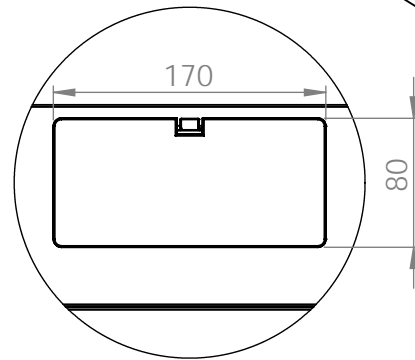

Front view

Side view

Front inside view

Rear view

Isometric views

Detail A

19" cabinet  
in the top view

Rack rail  
mounting dimensions

DN-49200, DN-49201, DN-49202,  
DN-49203, DN-49204, DN-49205,  
DN-49206, DN-49207

Isometric views

Detail A

Detail A

19" cabinet  
in the top view

Rack rail  
mounting dimensions

Isometric views

Detail A

19" cabinet  
in the top view

Rack rail  
mounting dimensions

DN-49200, DN-49201, DN-49202,  
DN-49203, DN-49204, DN-49205,  
DN-49206, DN-49207

Isometric views

19" cabinet  
in the top view

Rack rail  
mounting dimensions