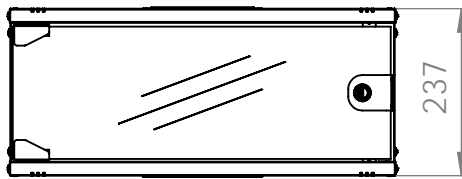

DN-49200, DN-49201, DN-49202,  
DN-49203, DN-49204, DN-49205,  
DN-49206, DN-49207

Top view

Bottom view

Front view

Side view

Front inside view

Rear view

DN-49200, DN-49201, DN-49202,  
DN-49203, DN-49204, DN-49205,  
DN-49206, DN-49207

Top view

Bottom view

Front view

Side view

Front inside view

Rear view

DN-49200, DN-49201, DN-49202,  
DN-49203, DN-49204, DN-49205,  
DN-49206, DN-49207

Top view

Bottom view

Front view

Side view

Front inside view

Rear view

DN-49200, DN-49201, DN-49202,  
DN-49203, DN-49204, DN-49205,  
DN-49206, DN-49207

Top view

Bottom view

Front view

Side view

Front inside view

Rear view

Isometric views

Detail A

19" cabinet  
in the top view

Rack rail  
mounting dimensions