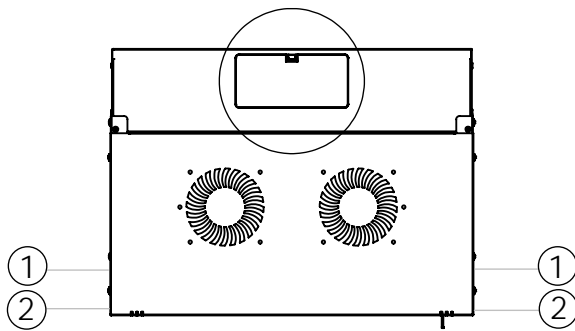

Front view

Side view

Front inside view

Rear view

Isometric views

Detail A

19" cabinet  
in the top view

Rack rail  
mounting dimensions

DN-49200, DN-49201, DN-49202,  
DN-49203, DN-49204, DN-49205,  
DN-49206, DN-49207

Isometric views

Detail A

Detail A

19" cabinet  
in the top view

Rack rail  
mounting dimensions

Isometric views

Detail A

19" cabinet  
in the top view

Rack rail  
mounting dimensions

DN-49200, DN-49201, DN-49202,  
DN-49203, DN-49204, DN-49205,  
DN-49206, DN-49207

Isometric views

19" cabinet  
in the top view

Rack rail  
mounting dimensions

**Exploded view**

**Exploded view**

**Exploded view**

**Exploded view**