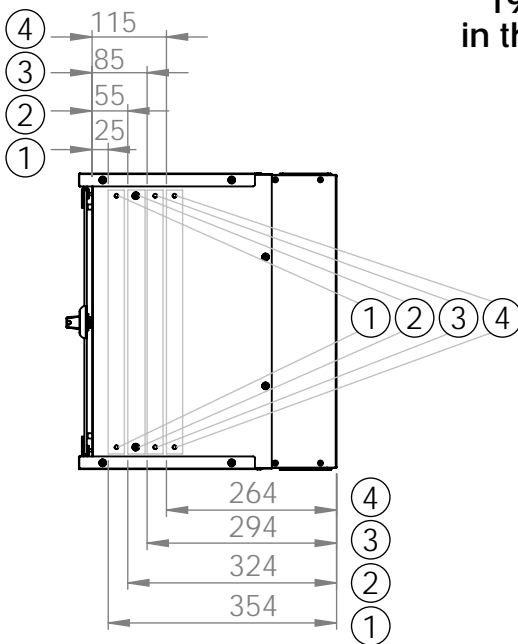

Bottom view

Front view

Side view

Front inside view

Rear view

DN-49200, DN-49201, DN-49202,  
DN-49203, DN-49204, DN-49205,  
DN-49206, DN-49207

Top view

Bottom view

Front view

Side view

Front inside view

Rear view

Isometric views

Detail A

19" cabinet  
in the top view

Rack rail  
mounting dimensions

DN-49200, DN-49201, DN-49202,  
DN-49203, DN-49204, DN-49205,  
DN-49206, DN-49207

Isometric views

Detail A

Detail A

19" cabinet  
in the top view

Rack rail  
mounting dimensions

Isometric views

Detail A

19" cabinet  
in the top view

Rack rail  
mounting dimensions

DN-49200, DN-49201, DN-49202,  
DN-49203, DN-49204, DN-49205,  
DN-49206, DN-49207

Isometric views

19" cabinet  
in the top view

Rack rail  
mounting dimensions