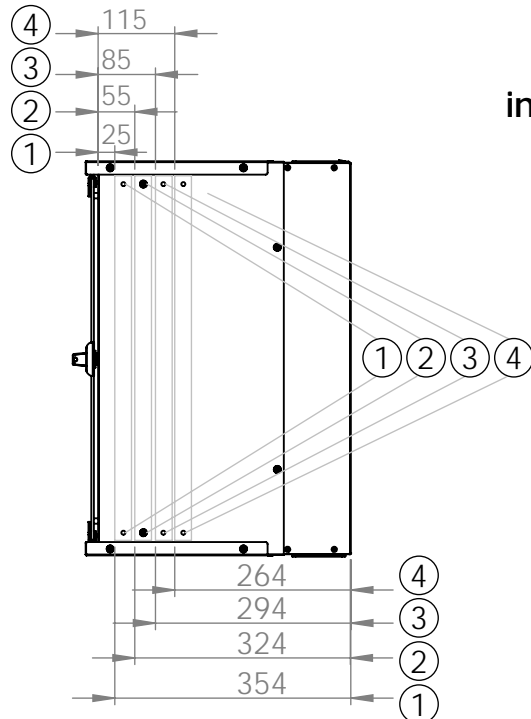

Front view

Side view

Front inside view

Rear view

Isometric views

Detail A

19" cabinet  
in the top view

Rack rail  
mounting dimensions

DN-49200, DN-49201, DN-49202,  
DN-49203, DN-49204, DN-49205,  
DN-49206, DN-49207

Isometric views

Detail A

Detail A

19" cabinet  
in the top view

Rack rail  
mounting dimensions

Isometric views

Detail A

19" cabinet  
in the top view

Rack rail  
mounting dimensions

DN-49200, DN-49201, DN-49202,  
DN-49203, DN-49204, DN-49205,  
DN-49206, DN-49207

Isometric views

19" cabinet  
in the top view

Rack rail  
mounting dimensions

**Exploded view**

**Exploded view**

**Exploded view**

**Exploded view**