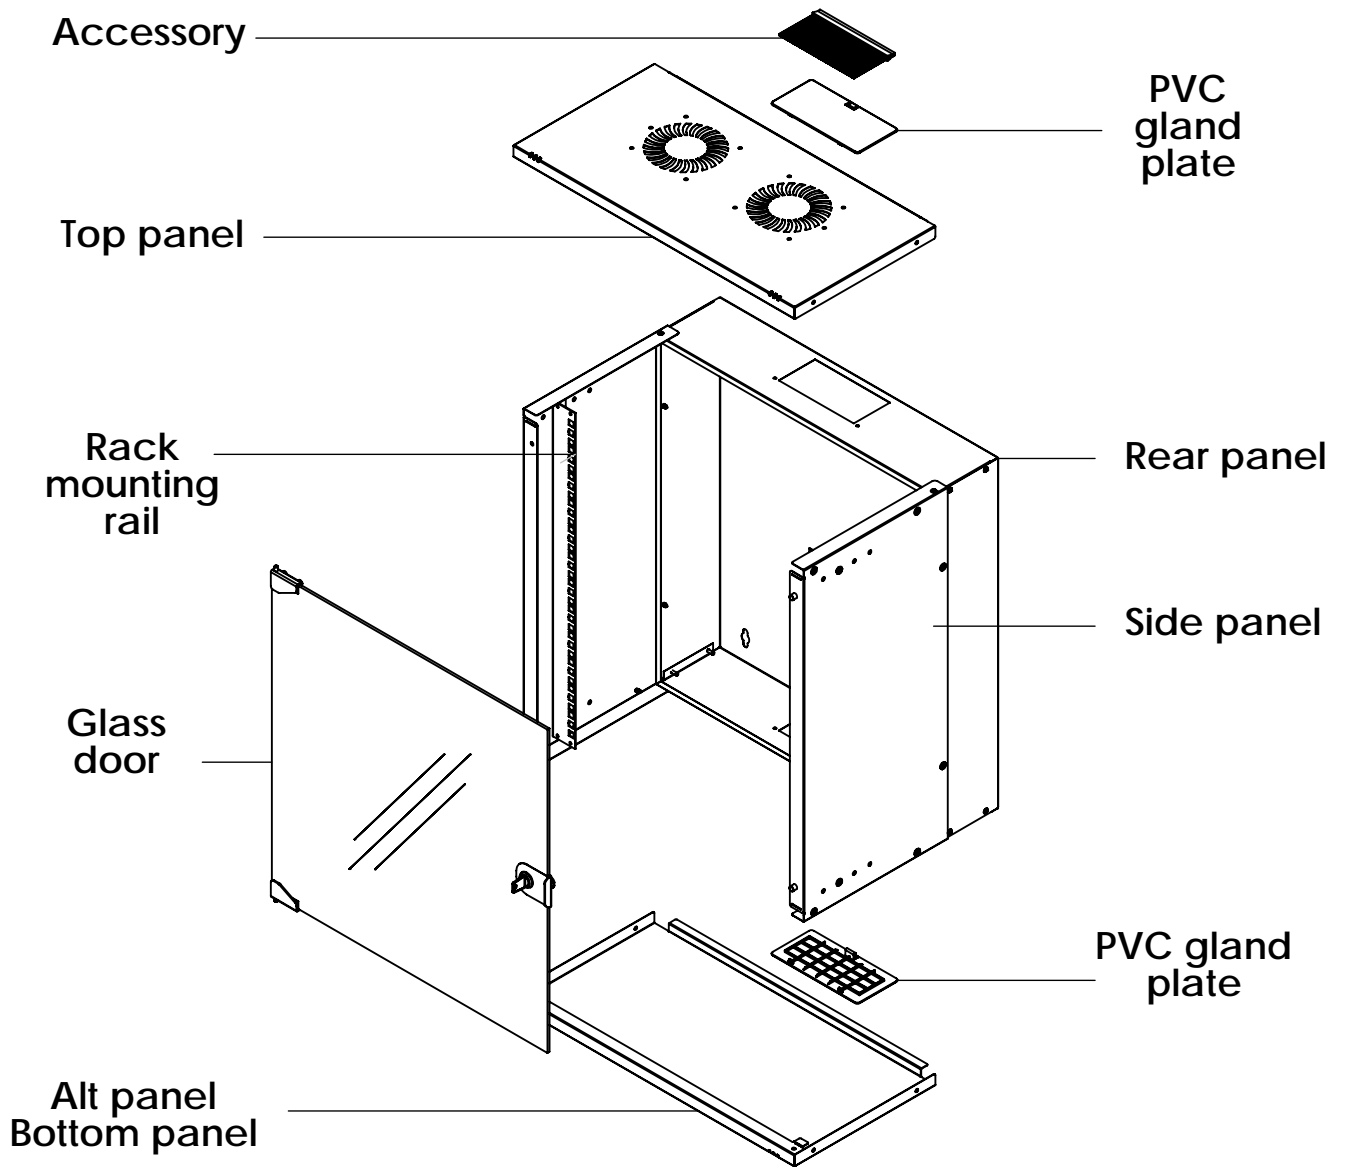

Front view

Side view

Front inside view

Rear view

Isometric views

Detail A

19" cabinet  
in the top view

Rack rail  
mounting dimensions

DN-49200, DN-49201, DN-49202,  
DN-49203, DN-49204, DN-49205,  
DN-49206, DN-49207

Isometric views

Detail A

Detail A

19" cabinet  
in the top view

Rack rail  
mounting dimensions

Isometric views

Detail A

19" cabinet  
in the top view

Rack rail  
mounting dimensions

DN-49200, DN-49201, DN-49202,  
DN-49203, DN-49204, DN-49205,  
DN-49206, DN-49207

Isometric views

19" cabinet  
in the top view

Rack rail  
mounting dimensions

**Exploded view**

**Exploded view**

**Exploded view**

**Exploded view**