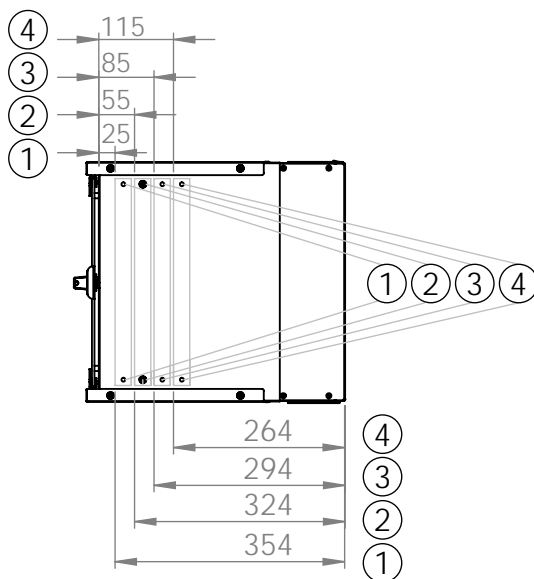

Bottom view

Front view

Side view

Front inside view

Rear view

DN-49200, DN-49201, DN-49202,
DN-49203, DN-49204, DN-49205,
DN-49206, DN-49207

Top view

Bottom view

Front view

Side view

Front inside view

Rear view

DN-49200, DN-49201, DN-49202,
 DN-49203, DN-49204, DN-49205,
 DN-49206, DN-49207

Isometric views

Detail A

19" cabinet
 in the top view

Rack rail
 mounting dimensions

DN-49200, DN-49201, DN-49202,
DN-49203, DN-49204, DN-49205,
DN-49206, DN-49207

Isometric views

Detail A

Detail A

19" cabinet
in the top view

Rack rail
mounting dimensions

Isometric views

Detail A

19" cabinet
in the top view

Rack rail
mounting dimensions

DN-49200, DN-49201, DN-49202,
DN-49203, DN-49204, DN-49205,
DN-49206, DN-49207

Isometric views

19" cabinet
in the top view

Rack rail
mounting dimensions