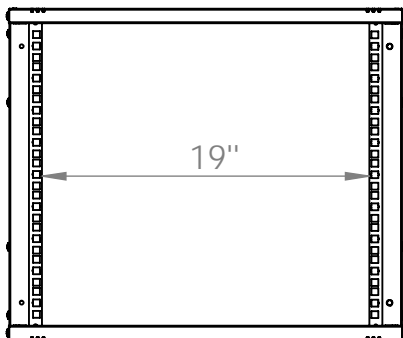

Top view

Bottom view

Front view

Side view

Front inside view

Rear view

DN-49200, DN-49201, DN-49202,
DN-49203, DN-49204, DN-49205,
DN-49206, DN-49207

Top view

Bottom view

Front view

Side view

Front inside view

Rear view

DN-49200, DN-49201, DN-49202,
DN-49203, DN-49204, DN-49205,
DN-49206, DN-49207

Top view

Bottom view

Front view

Side view

Front inside view

Rear view

DN-49200, DN-49201, DN-49202,
 DN-49203, DN-49204, DN-49205,
 DN-49206, DN-49207

Isometric views

Detail A

19" cabinet
 in the top view

Rack rail
 mounting dimensions

DN-49200, DN-49201, DN-49202,
DN-49203, DN-49204, DN-49205,
DN-49206, DN-49207

Isometric views

Detail A

Detail A

19" cabinet
in the top view

Rack rail
mounting dimensions

Isometric views