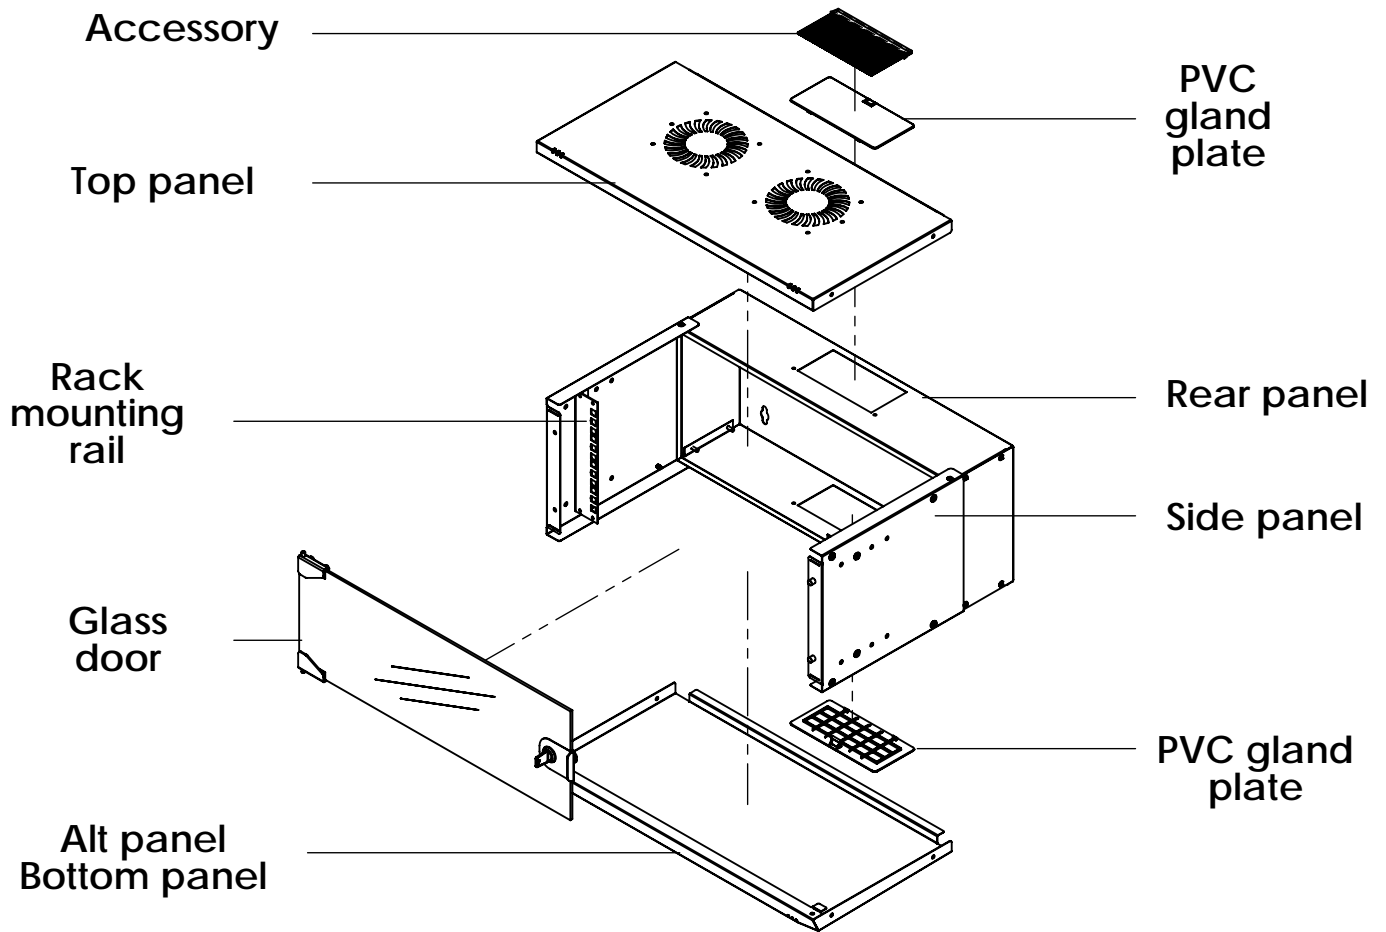

Rack rail
 mounting dimensions

DN-49200, DN-49201, DN-49202,
DN-49203, DN-49204, DN-49205,
DN-49206, DN-49207

Isometric views

Detail A

Detail A

19" cabinet
in the top view

Rack rail
mounting dimensions

Isometric views

Detail A

19" cabinet
in the top view

Rack rail
mounting dimensions

DN-49200, DN-49201, DN-49202,
DN-49203, DN-49204, DN-49205,
DN-49206, DN-49207

Isometric views

19" cabinet
in the top view

Rack rail
mounting dimensions