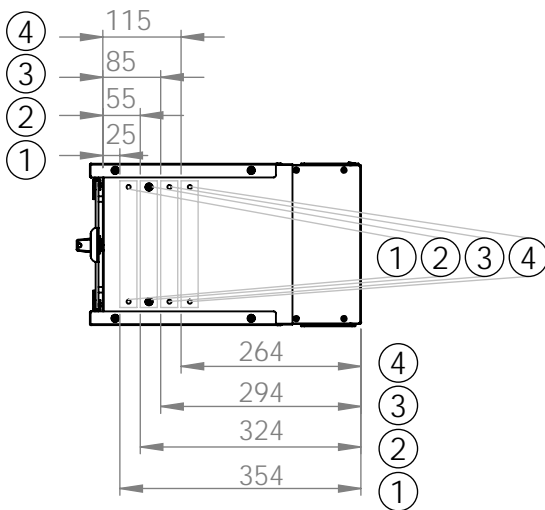

Bottom view

Front view

Side view

Front inside view

Rear view

DN-49200, DN-49201, DN-49202,
DN-49203, DN-49204, DN-49205,
DN-49206, DN-49207

Top view

Bottom view

Front view

Side view

Front inside view

Rear view

DN-49200, DN-49201, DN-49202,
 DN-49203, DN-49204, DN-49205,
 DN-49206, DN-49207

Isometric views

Detail A

19" cabinet
 in the top view

Rack rail
 mounting dimensions

DN-49200, DN-49201, DN-49202,
DN-49203, DN-49204, DN-49205,
DN-49206, DN-49207

Isometric views

Detail A

Detail A

19" cabinet
in the top view

Rack rail
mounting dimensions

Isometric views

Detail A

19" cabinet
in the top view

Rack rail
mounting dimensions

DN-49200, DN-49201, DN-49202,
DN-49203, DN-49204, DN-49205,
DN-49206, DN-49207

Isometric views

19" cabinet
in the top view

Rack rail
mounting dimensions