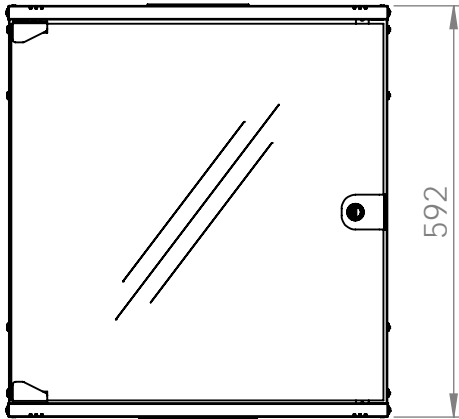

Top view

Bottom view

Front view

Side view

Front inside view

Rear view

DN-49200, DN-49201, DN-49202,
DN-49203, DN-49204, DN-49205,
DN-49206, DN-49207

Top view

Bottom view

Front view

Side view

Front inside view

Rear view

DN-49200, DN-49201, DN-49202,
DN-49203, DN-49204, DN-49205,
DN-49206, DN-49207

Top view

Bottom view

Front view

Side view

Front inside view

Rear view

DN-49200, DN-49201, DN-49202,
 DN-49203, DN-49204, DN-49205,
 DN-49206, DN-49207

Isometric views

Detail A

19" cabinet
 in the top view

Rack rail
 mounting dimensions

DN-49200, DN-49201, DN-49202,
DN-49203, DN-49204, DN-49205,
DN-49206, DN-49207

Isometric views

Detail A

Detail A

19" cabinet
in the top view

Rack rail
mounting dimensions

Isometric views