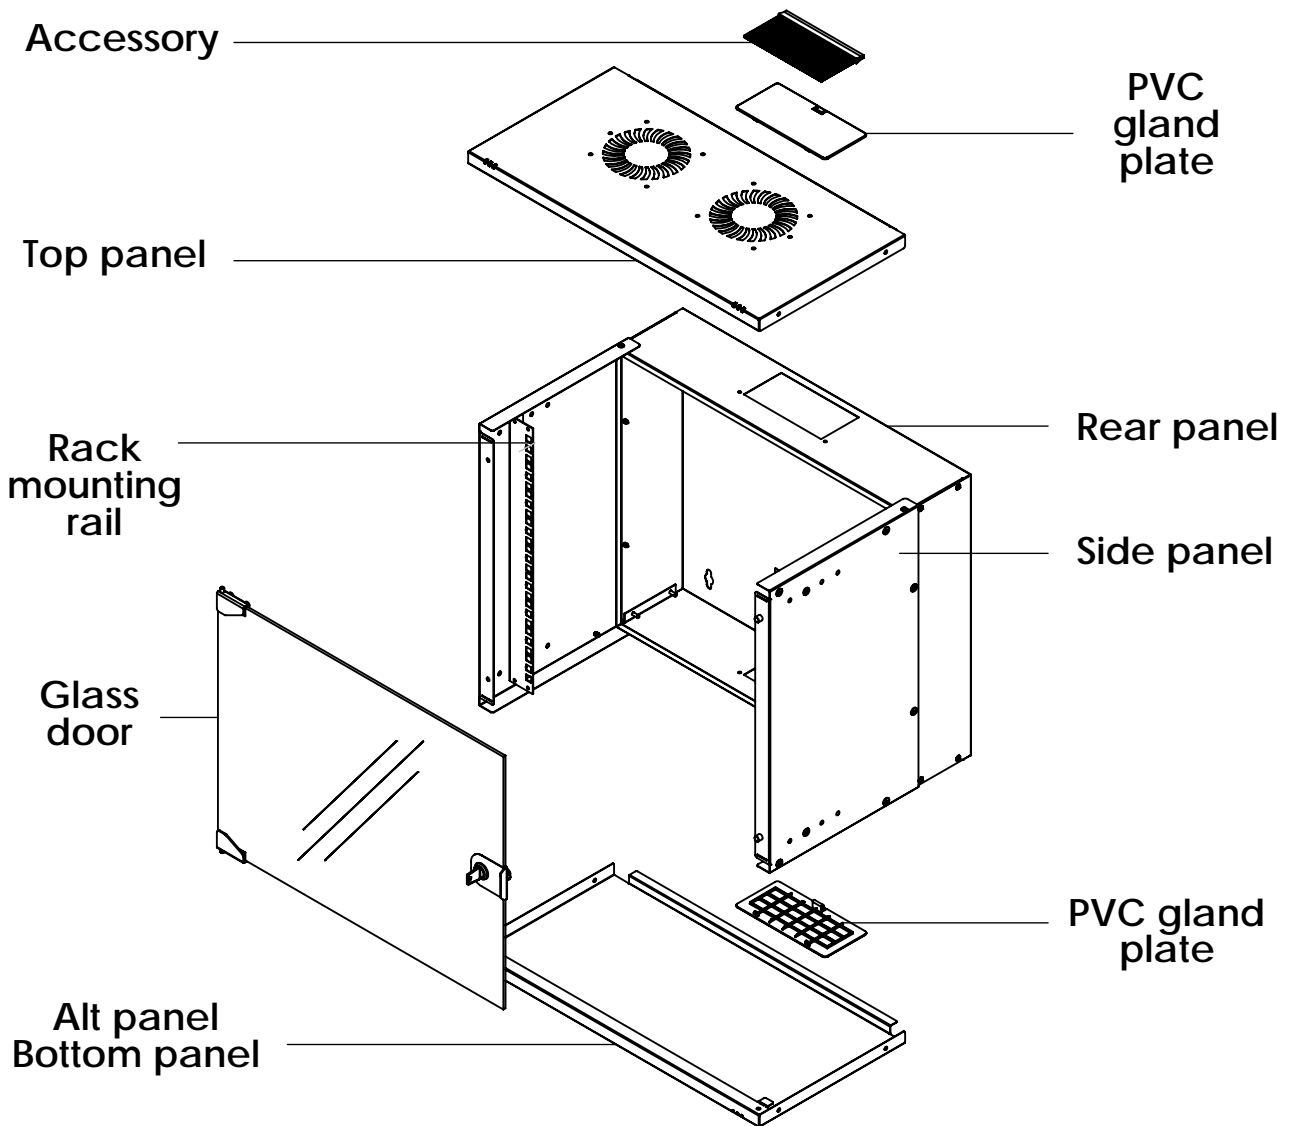

Exploded view