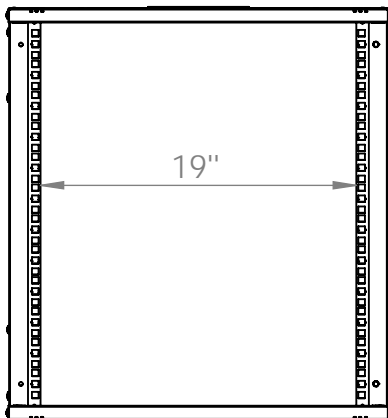

Top view

Bottom view

Front view

Side view

Front inside view

Rear view

DN-49200, DN-49201, DN-49202,
DN-49203, DN-49204, DN-49205,
DN-49206, DN-49207

Top view

Bottom view

Front view

Side view

Front inside view

Rear view

DN-49200, DN-49201, DN-49202,
DN-49203, DN-49204, DN-49205,
DN-49206, DN-49207

Top view

Bottom view

Front view

Side view

Front inside view

Rear view

DN-49200, DN-49201, DN-49202,
 DN-49203, DN-49204, DN-49205,
 DN-49206, DN-49207

Isometric views

Detail A

19" cabinet
 in the top view

Rack rail
 mounting dimensions

DN-49200, DN-49201, DN-49202,
DN-49203, DN-49204, DN-49205,
DN-49206, DN-49207

Isometric views

Detail A

Detail A

19" cabinet
in the top view

Rack rail
mounting dimensions

Isometric views