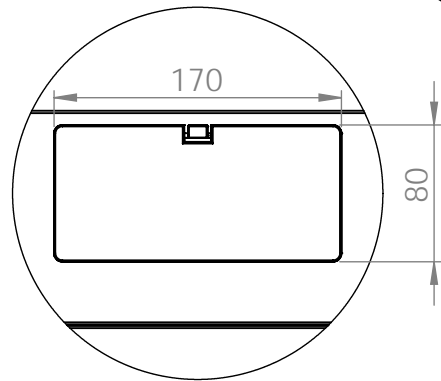

Bottom view

Front view

Side view

Front inside view

Rear view

DN-49200, DN-49201, DN-49202,
DN-49203, DN-49204, DN-49205,
DN-49206, DN-49207

Top view

Bottom view

Front view

Side view

Front inside view

Rear view

DN-49200, DN-49201, DN-49202,
 DN-49203, DN-49204, DN-49205,
 DN-49206, DN-49207

Isometric views

Detail A

19" cabinet
 in the top view

Rack rail
 mounting dimensions

DN-49200, DN-49201, DN-49202,
DN-49203, DN-49204, DN-49205,
DN-49206, DN-49207

Isometric views

Detail A

Detail A

19" cabinet
in the top view

Rack rail
mounting dimensions

Isometric views

Detail A

19" cabinet
in the top view

Rack rail
mounting dimensions

DN-49200, DN-49201, DN-49202,
DN-49203, DN-49204, DN-49205,
DN-49206, DN-49207

Isometric views

19" cabinet
in the top view

Rack rail
mounting dimensions