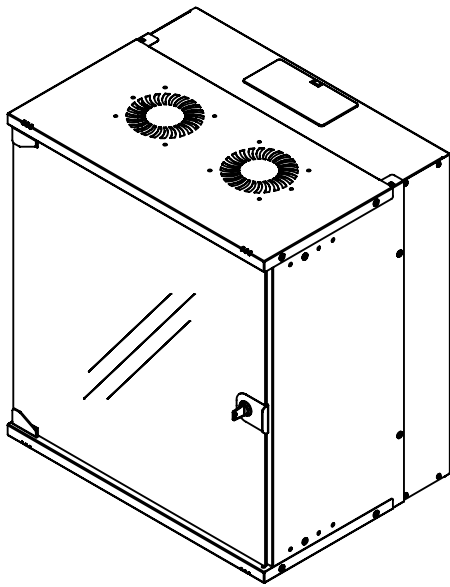

Rack rail
 mounting dimensions

DN-49200, DN-49201, DN-49202,
DN-49203, DN-49204, DN-49205,
DN-49206, DN-49207

Isometric views

Detail A

Detail A

19" cabinet
in the top view

Rack rail
mounting dimensions

Isometric views

Detail A

19" cabinet
in the top view

Rack rail
mounting dimensions

DN-49200, DN-49201, DN-49202,
DN-49203, DN-49204, DN-49205,
DN-49206, DN-49207

Isometric views

19" cabinet
in the top view

Rack rail
mounting dimensions