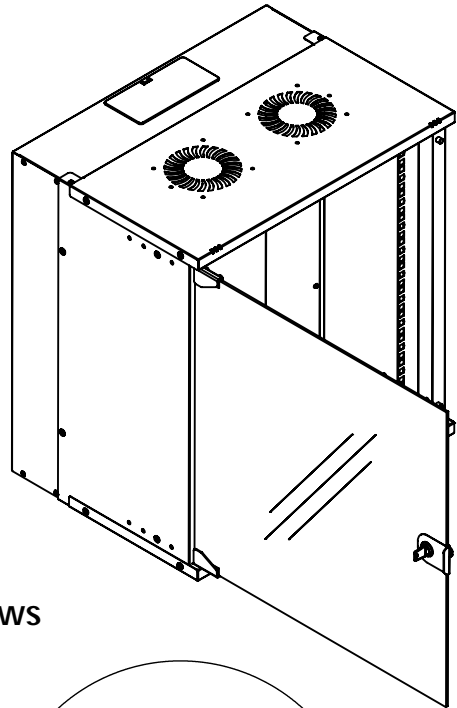

Rack rail
 mounting dimensions

DN-49200, DN-49201, DN-49202,
DN-49203, DN-49204, DN-49205,
DN-49206, DN-49207

Isometric views

Detail A

Detail A

19" cabinet
in the top view

Rack rail
mounting dimensions

Isometric views

Detail A

19" cabinet
in the top view

Rack rail
mounting dimensions

DN-49200, DN-49201, DN-49202,
DN-49203, DN-49204, DN-49205,
DN-49206, DN-49207

Isometric views

19" cabinet
in the top view

Rack rail
mounting dimensions