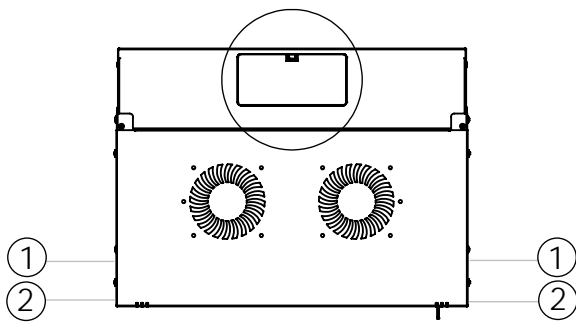

Front view

Side view

Front inside view

Rear view

DN-49200, DN-49201, DN-49202,
 DN-49203, DN-49204, DN-49205,
 DN-49206, DN-49207

Isometric views

Detail A

19" cabinet
 in the top view

Rack rail
 mounting dimensions

DN-49200, DN-49201, DN-49202,
DN-49203, DN-49204, DN-49205,
DN-49206, DN-49207

Isometric views

Detail A

Detail A

19" cabinet
in the top view

Rack rail
mounting dimensions

Isometric views

Detail A

19" cabinet
in the top view

Rack rail
mounting dimensions

DN-49200, DN-49201, DN-49202,
DN-49203, DN-49204, DN-49205,
DN-49206, DN-49207

Isometric views

19" cabinet
in the top view

Rack rail
mounting dimensions