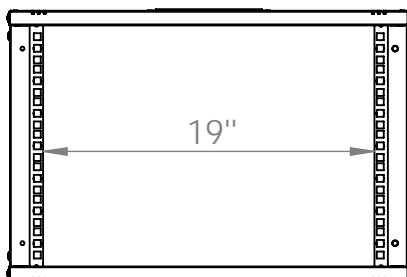

Top view

Bottom view

Front view

Side view

Front inside view

Rear view

DN-49200, DN-49201, DN-49202,
DN-49203, DN-49204, DN-49205,
DN-49206, DN-49207

Top view

Bottom view

Front view

Side view

Front inside view

Rear view

DN-49200, DN-49201, DN-49202,
DN-49203, DN-49204, DN-49205,
DN-49206, DN-49207

Top view

Bottom view

Front view

Side view

Front inside view

Rear view

DN-49200, DN-49201, DN-49202,
 DN-49203, DN-49204, DN-49205,
 DN-49206, DN-49207

Isometric views

Detail A

19" cabinet
 in the top view

Rack rail
 mounting dimensions

DN-49200, DN-49201, DN-49202,
DN-49203, DN-49204, DN-49205,
DN-49206, DN-49207

Isometric views

Detail A

Detail A

19" cabinet
in the top view

Rack rail
mounting dimensions

Isometric views