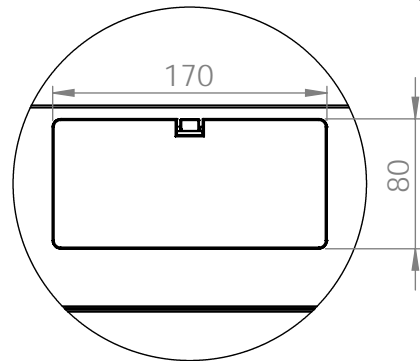

Front view

Side view

Front inside view

Rear view

DN-49200, DN-49201, DN-49202,
 DN-49203, DN-49204, DN-49205,
 DN-49206, DN-49207

Isometric views

Detail A

19" cabinet
 in the top view

Rack rail
 mounting dimensions

DN-49200, DN-49201, DN-49202,
DN-49203, DN-49204, DN-49205,
DN-49206, DN-49207

Isometric views

Detail A

Detail A

19" cabinet
in the top view

Rack rail
mounting dimensions

Isometric views

Detail A

19" cabinet
in the top view

Rack rail
mounting dimensions

DN-49200, DN-49201, DN-49202,
DN-49203, DN-49204, DN-49205,
DN-49206, DN-49207

Isometric views

19" cabinet
in the top view

Rack rail
mounting dimensions