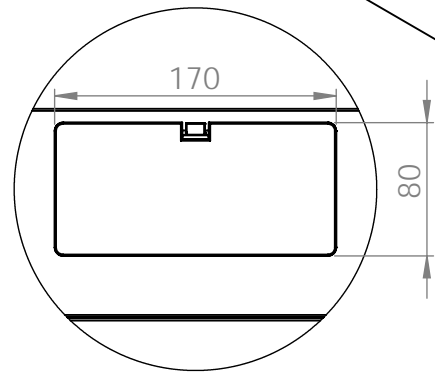

Front view

Side view

Front inside view

Rear view

DN-49200, DN-49201, DN-49202,
 DN-49203, DN-49204, DN-49205,
 DN-49206, DN-49207

Isometric views

Detail A

19" cabinet
 in the top view

Rack rail
 mounting dimensions

DN-49200, DN-49201, DN-49202,
DN-49203, DN-49204, DN-49205,
DN-49206, DN-49207

Isometric views

Detail A

Detail A

19" cabinet
in the top view

Rack rail
mounting dimensions

Isometric views

Detail A

19" cabinet
in the top view

Rack rail
mounting dimensions

DN-49200, DN-49201, DN-49202,
DN-49203, DN-49204, DN-49205,
DN-49206, DN-49207

Isometric views

19" cabinet
in the top view

Rack rail
mounting dimensions