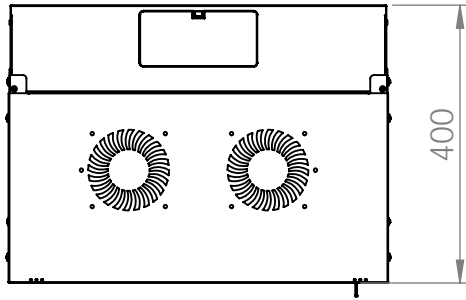

Top view

Bottom view

Front view

Side view

Front inside view

Rear view

DN-49200, DN-49201, DN-49202,
DN-49203, DN-49204, DN-49205,
DN-49206, DN-49207

Top view

Bottom view

Front view

Side view

Front inside view

Rear view

DN-49200, DN-49201, DN-49202,
DN-49203, DN-49204, DN-49205,
DN-49206, DN-49207

Top view

Bottom view

Front view

Side view

Front inside view

Rear view

DN-49200, DN-49201, DN-49202,
 DN-49203, DN-49204, DN-49205,
 DN-49206, DN-49207

Isometric views

Detail A

19" cabinet
 in the top view

Rack rail
 mounting dimensions

DN-49200, DN-49201, DN-49202,
DN-49203, DN-49204, DN-49205,
DN-49206, DN-49207

Isometric views

Detail A

Detail A

19" cabinet
in the top view

Rack rail
mounting dimensions

Isometric views