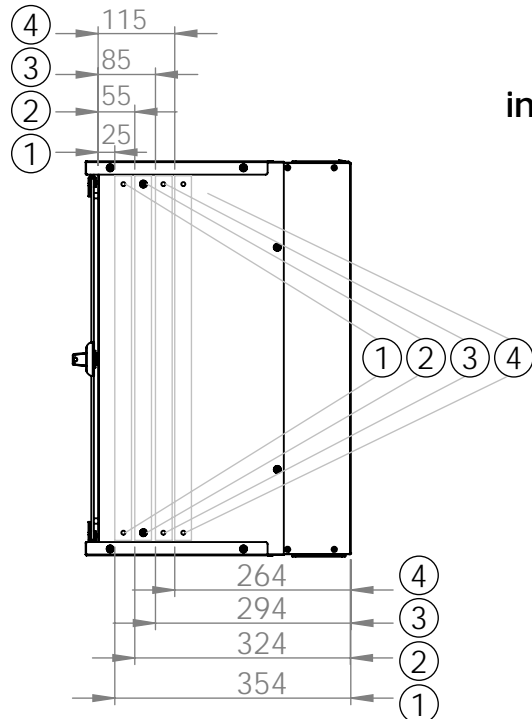

Front view

Side view

Front inside view

Rear view

DN-49200, DN-49201, DN-49202,
 DN-49203, DN-49204, DN-49205,
 DN-49206, DN-49207

Isometric views

Detail A

19" cabinet
 in the top view

Rack rail
 mounting dimensions

DN-49200, DN-49201, DN-49202,
DN-49203, DN-49204, DN-49205,
DN-49206, DN-49207

Isometric views

Detail A

Detail A

19" cabinet
in the top view

Rack rail
mounting dimensions

Isometric views

Detail A

19" cabinet
in the top view

Rack rail
mounting dimensions

DN-49200, DN-49201, DN-49202,
DN-49203, DN-49204, DN-49205,
DN-49206, DN-49207

Isometric views

19" cabinet
in the top view

Rack rail
mounting dimensions