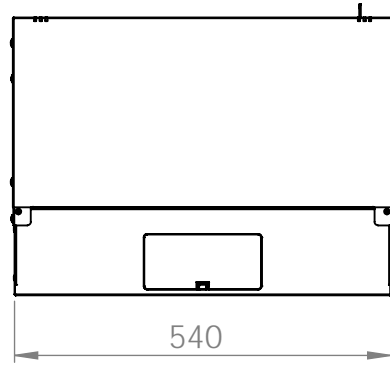

Bottom view

Front view

Side view

Front inside view

Rear view

DN-49200, DN-49201, DN-49202,
DN-49203, DN-49204, DN-49205,
DN-49206, DN-49207

Top view

Bottom view

Front view

Side view

Front inside view

Rear view

DN-49200, DN-49201, DN-49202,
 DN-49203, DN-49204, DN-49205,
 DN-49206, DN-49207

Isometric views

Detail A

19" cabinet
 in the top view

Rack rail
 mounting dimensions

DN-49200, DN-49201, DN-49202,
DN-49203, DN-49204, DN-49205,
DN-49206, DN-49207

Isometric views

Detail A

Detail A

19" cabinet
in the top view

Rack rail
mounting dimensions

Isometric views

Detail A

19" cabinet
in the top view

Rack rail
mounting dimensions

DN-49200, DN-49201, DN-49202,
DN-49203, DN-49204, DN-49205,
DN-49206, DN-49207

Isometric views

19" cabinet
in the top view

Rack rail
mounting dimensions