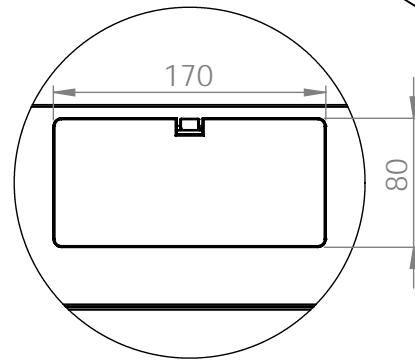

Front view

Side view

Front inside view

Rear view

DN-49200, DN-49201, DN-49202,
 DN-49203, DN-49204, DN-49205,
 DN-49206, DN-49207

Isometric views

Detail A

19" cabinet
 in the top view

Rack rail
 mounting dimensions

DN-49200, DN-49201, DN-49202,
DN-49203, DN-49204, DN-49205,
DN-49206, DN-49207

Isometric views

Detail A

Detail A

19" cabinet
in the top view

Rack rail
mounting dimensions

Isometric views

Detail A

19" cabinet
in the top view

Rack rail
mounting dimensions

DN-49200, DN-49201, DN-49202,
DN-49203, DN-49204, DN-49205,
DN-49206, DN-49207

Isometric views

19" cabinet
in the top view

Rack rail
mounting dimensions