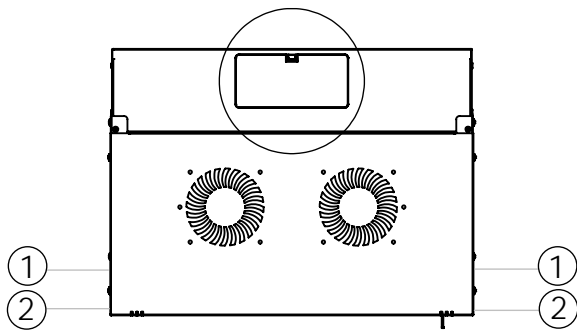

Front view

Side view

Front inside view

Rear view

DN-49200, DN-49201, DN-49202,
 DN-49203, DN-49204, DN-49205,
 DN-49206, DN-49207

Isometric views

Detail A

19" cabinet
 in the top view

Rack rail
 mounting dimensions

DN-49200, DN-49201, DN-49202,
DN-49203, DN-49204, DN-49205,
DN-49206, DN-49207

Isometric views

Detail A

Detail A

19" cabinet
in the top view

Rack rail
mounting dimensions

Isometric views

Detail A

19" cabinet
in the top view

Rack rail
mounting dimensions

DN-49200, DN-49201, DN-49202,
DN-49203, DN-49204, DN-49205,
DN-49206, DN-49207

Isometric views

19" cabinet
in the top view

Rack rail
mounting dimensions