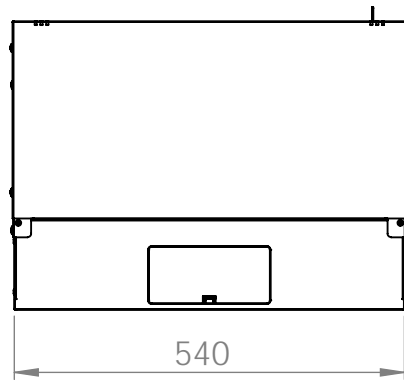

Top view

Bottom view

Front view

Side view

Front inside view

Rear view

DN-49200, DN-49201, DN-49202,
DN-49203, DN-49204, DN-49205,
DN-49206, DN-49207

Top view

Bottom view

Front view

Side view

Front inside view

Rear view

DN-49200, DN-49201, DN-49202,
DN-49203, DN-49204, DN-49205,
DN-49206, DN-49207

Top view

Bottom view

Front view

Side view

Front inside view

Rear view

DN-49200, DN-49201, DN-49202,
 DN-49203, DN-49204, DN-49205,
 DN-49206, DN-49207

Isometric views

Detail A

19" cabinet
 in the top view

Rack rail
 mounting dimensions

DN-49200, DN-49201, DN-49202,
DN-49203, DN-49204, DN-49205,
DN-49206, DN-49207

Isometric views

Detail A

Detail A

19" cabinet
in the top view

Rack rail
mounting dimensions

Isometric views