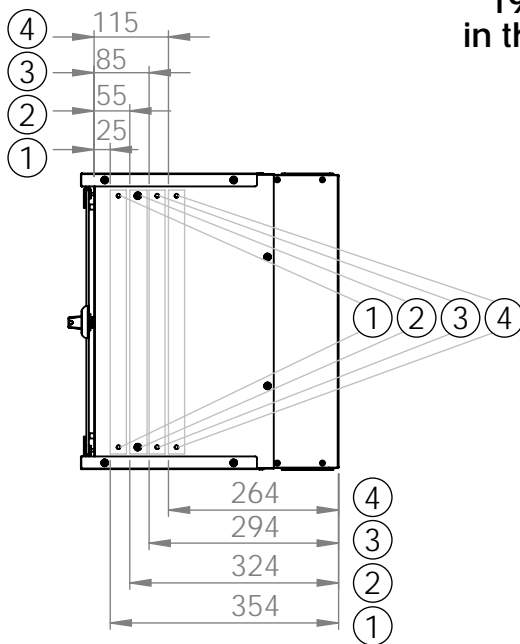

Bottom view

Front view

Side view

Front inside view

Rear view

DN-49200, DN-49201, DN-49202,
DN-49203, DN-49204, DN-49205,
DN-49206, DN-49207

Top view

Bottom view

Front view

Side view

Front inside view

Rear view

DN-49200, DN-49201, DN-49202,
 DN-49203, DN-49204, DN-49205,
 DN-49206, DN-49207

Isometric views

Detail A

19" cabinet
 in the top view

Rack rail
 mounting dimensions

DN-49200, DN-49201, DN-49202,
DN-49203, DN-49204, DN-49205,
DN-49206, DN-49207

Isometric views

Detail A

Detail A

19" cabinet
in the top view

Rack rail
mounting dimensions

Isometric views

Detail A

19" cabinet
in the top view

Rack rail
mounting dimensions

DN-49200, DN-49201, DN-49202,
DN-49203, DN-49204, DN-49205,
DN-49206, DN-49207

Isometric views

19" cabinet
in the top view

Rack rail
mounting dimensions