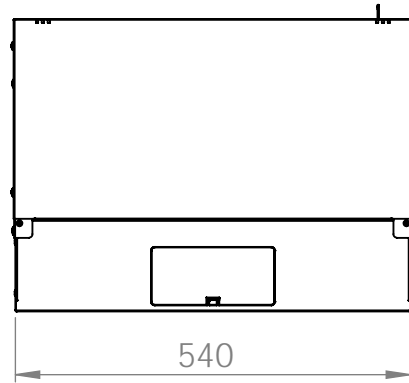

DN-49200, DN-49201, DN-49202,  
DN-49203, DN-49204, DN-49205,  
DN-49206, DN-49207

Top view

Bottom view

Front view

Side view

Front inside view

Rear view

DN-49200, DN-49201, DN-49202,  
DN-49203, DN-49204, DN-49205,  
DN-49206, DN-49207

Top view

Bottom view

Front view

Side view

Front inside view

Rear view

DN-49200, DN-49201, DN-49202,  
DN-49203, DN-49204, DN-49205,  
DN-49206, DN-49207

Top view

Front view

Side view

Front inside view

Rear view

DN-49200, DN-49201, DN-49202,  
DN-49203, DN-49204, DN-49205,  
DN-49206, DN-49207

Isometric views

Detail A

19" cabinet  
in the top view

Isometric views

Detail A

19" cabinet  
in the top view

Rack rail  
mounting dimensions

DN-49200, DN-49201, DN-49202,  
DN-49203, DN-49204, DN-49205,  
DN-49206, DN-49207

Isometric views

19" cabinet  
in the top view