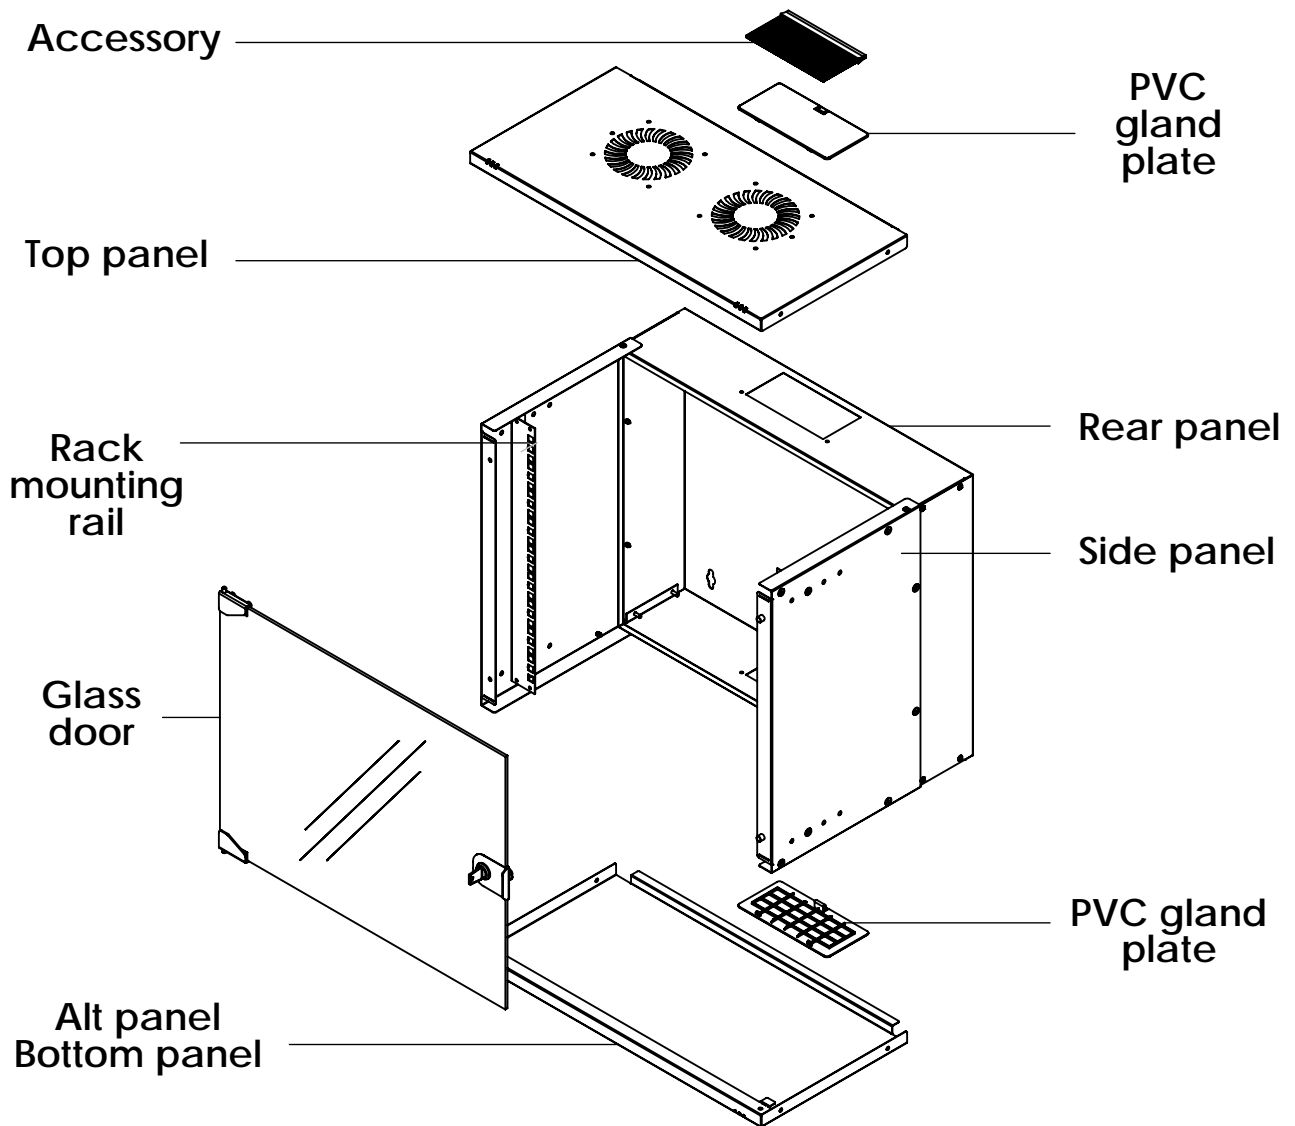

Isometric views

Detail A

19" cabinet  
in the top view

Rack rail  
mounting dimensions

DN-49200, DN-49201, DN-49202,  
DN-49203, DN-49204, DN-49205,  
DN-49206, DN-49207

Isometric views

19" cabinet  
in the top view

Rack rail  
mounting dimensions

**Exploded view**

**Exploded view**

**Exploded view**

**Exploded view**