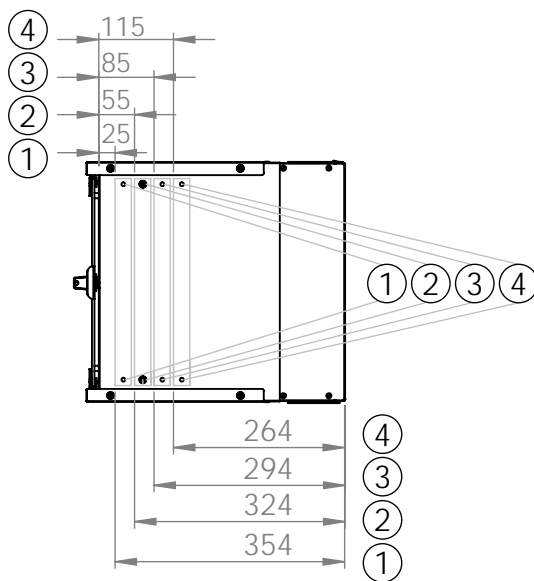

Front view

Side view

Front inside view

Rear view

DN-49200, DN-49201, DN-49202,  
DN-49203, DN-49204, DN-49205,  
DN-49206, DN-49207

Isometric views

Detail A

19" cabinet  
in the top view

Rack rail  
mounting dimensions

DN-49200, DN-49201, DN-49202,  
DN-49203, DN-49204, DN-49205,  
DN-49206, DN-49207

Isometric views

Detail A

Detail A

19" cabinet  
in the top view

Rack rail  
mounting dimensions

Isometric views

Detail A

19" cabinet  
in the top view

Rack rail  
mounting dimensions

DN-49200, DN-49201, DN-49202,  
DN-49203, DN-49204, DN-49205,  
DN-49206, DN-49207

Isometric views

19" cabinet  
in the top view

Rack rail  
mounting dimensions

**Exploded view**

**Exploded view**

**Exploded view**

**Exploded view**