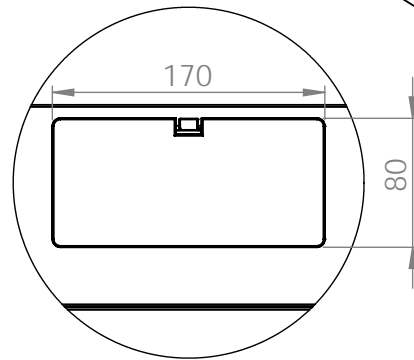

Front view

Side view

Front inside view

Rear view

DN-49200, DN-49201, DN-49202,  
DN-49203, DN-49204, DN-49205,  
DN-49206, DN-49207

Isometric views

Detail A

19" cabinet  
in the top view

Rack rail  
mounting dimensions

DN-49200, DN-49201, DN-49202,  
DN-49203, DN-49204, DN-49205,  
DN-49206, DN-49207

Isometric views

Detail A

Detail A

19" cabinet  
in the top view

Rack rail  
mounting dimensions

Isometric views

Detail A

19" cabinet  
in the top view

Rack rail  
mounting dimensions

DN-49200, DN-49201, DN-49202,  
DN-49203, DN-49204, DN-49205,  
DN-49206, DN-49207

Isometric views

19" cabinet  
in the top view

Rack rail  
mounting dimensions

**Exploded view**

**Exploded view**

**Exploded view**

**Exploded view**