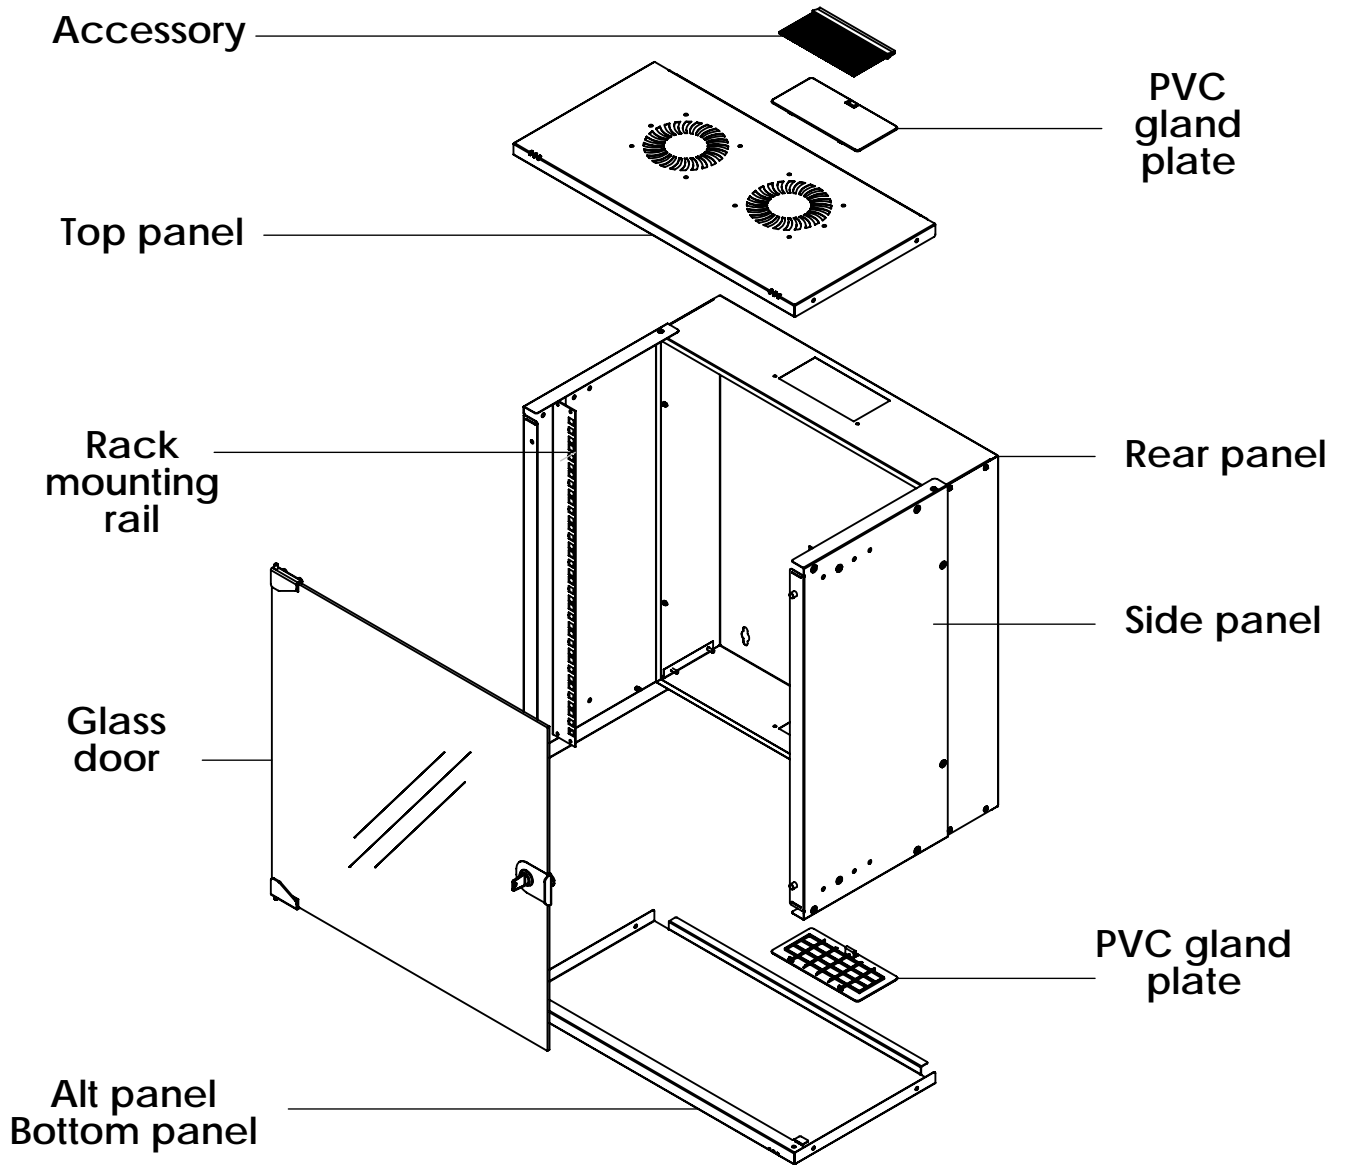

Isometric views

Detail A

19" cabinet  
in the top view

Rack rail  
mounting dimensions

DN-49200, DN-49201, DN-49202,  
DN-49203, DN-49204, DN-49205,  
DN-49206, DN-49207

Isometric views

19" cabinet  
in the top view

Rack rail  
mounting dimensions

**Exploded view**

**Exploded view**

**Exploded view**

**Exploded view**