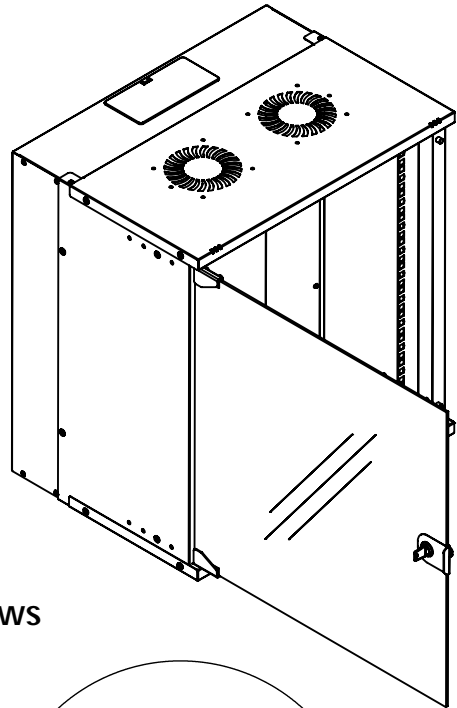

Rack rail  
mounting dimensions

DN-49200, DN-49201, DN-49202,  
DN-49203, DN-49204, DN-49205,  
DN-49206, DN-49207

Isometric views

Detail A

Detail A

19" cabinet  
in the top view

Rack rail  
mounting dimensions

Isometric views

Detail A

19" cabinet  
in the top view

Rack rail  
mounting dimensions

DN-49200, DN-49201, DN-49202,  
DN-49203, DN-49204, DN-49205,  
DN-49206, DN-49207

Isometric views

19" cabinet  
in the top view

Rack rail  
mounting dimensions

**Exploded view**

**Exploded view**

**Exploded view**

**Exploded view**