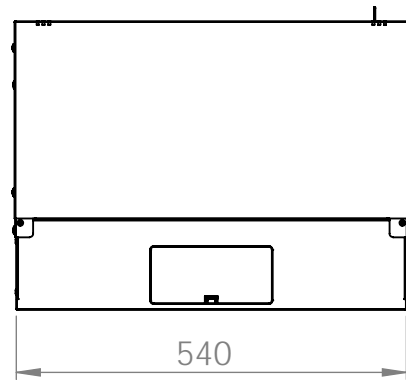

Top view

Bottom view

Front view

Side view

Front inside view

Rear view

DN-49200, DN-49201, DN-49202,  
DN-49203, DN-49204, DN-49205,  
DN-49206, DN-49207

Top view

Bottom view

Front view

Side view

Front inside view

Rear view

DN-49200, DN-49201, DN-49202,  
DN-49203, DN-49204, DN-49205,  
DN-49206, DN-49207

Top view

Bottom view

Front view

Side view

Front inside view

Rear view

DN-49200, DN-49201, DN-49202,  
DN-49203, DN-49204, DN-49205,  
DN-49206, DN-49207

Isometric views

Detail A

19" cabinet  
in the top view

Isometric views

Detail A

19" cabinet  
in the top view

Rack rail  
mounting dimensions

DN-49200, DN-49201, DN-49202,  
DN-49203, DN-49204, DN-49205,  
DN-49206, DN-49207

Isometric views

19" cabinet  
in the top view