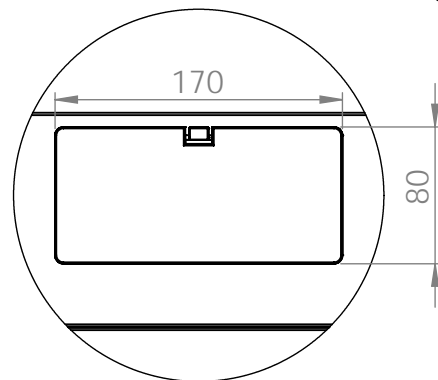

Bottom view

Front view

Side view

Front inside view

Rear view

DN-49200, DN-49201, DN-49202,  
DN-49203, DN-49204, DN-49205,  
DN-49206, DN-49207

Top view

Bottom view

Front view

Side view

Front inside view

Rear view

DN-49200, DN-49201, DN-49202,  
DN-49203, DN-49204, DN-49205,  
DN-49206, DN-49207

Isometric views

Detail A

19" cabinet  
in the top view

Rack rail  
mounting dimensions

DN-49200, DN-49201, DN-49202,  
DN-49203, DN-49204, DN-49205,  
DN-49206, DN-49207

Isometric views

Detail A

Detail A

19" cabinet  
in the top view

Rack rail  
mounting dimensions

Isometric views

Detail A

19" cabinet  
in the top view

Rack rail  
mounting dimensions

DN-49200, DN-49201, DN-49202,  
DN-49203, DN-49204, DN-49205,  
DN-49206, DN-49207

Isometric views

19" cabinet  
in the top view