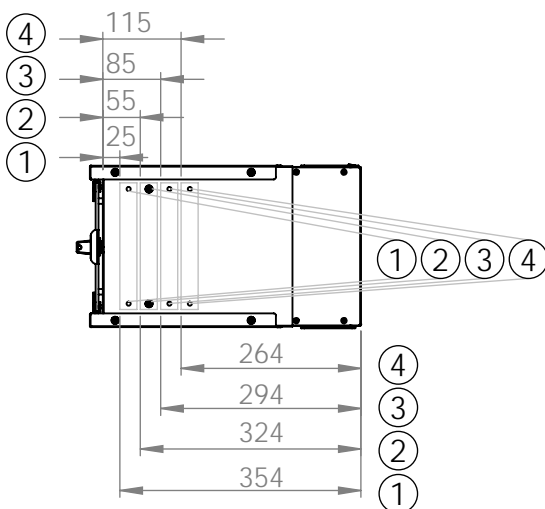

Bottom view

Front view

Side view

Front inside view

Rear view

DN-49200, DN-49201, DN-49202,  
DN-49203, DN-49204, DN-49205,  
DN-49206, DN-49207

Top view

Bottom view

Front view

Side view

Front inside view

Rear view

DN-49200, DN-49201, DN-49202,  
DN-49203, DN-49204, DN-49205,  
DN-49206, DN-49207

Isometric views

Detail A

19" cabinet  
in the top view

Rack rail  
mounting dimensions

DN-49200, DN-49201, DN-49202,  
DN-49203, DN-49204, DN-49205,  
DN-49206, DN-49207

Isometric views

Detail A

Detail A

19" cabinet  
in the top view

Rack rail  
mounting dimensions

Isometric views

Detail A

19" cabinet  
in the top view

Rack rail  
mounting dimensions

DN-49200, DN-49201, DN-49202,  
DN-49203, DN-49204, DN-49205,  
DN-49206, DN-49207

Isometric views

19" cabinet  
in the top view