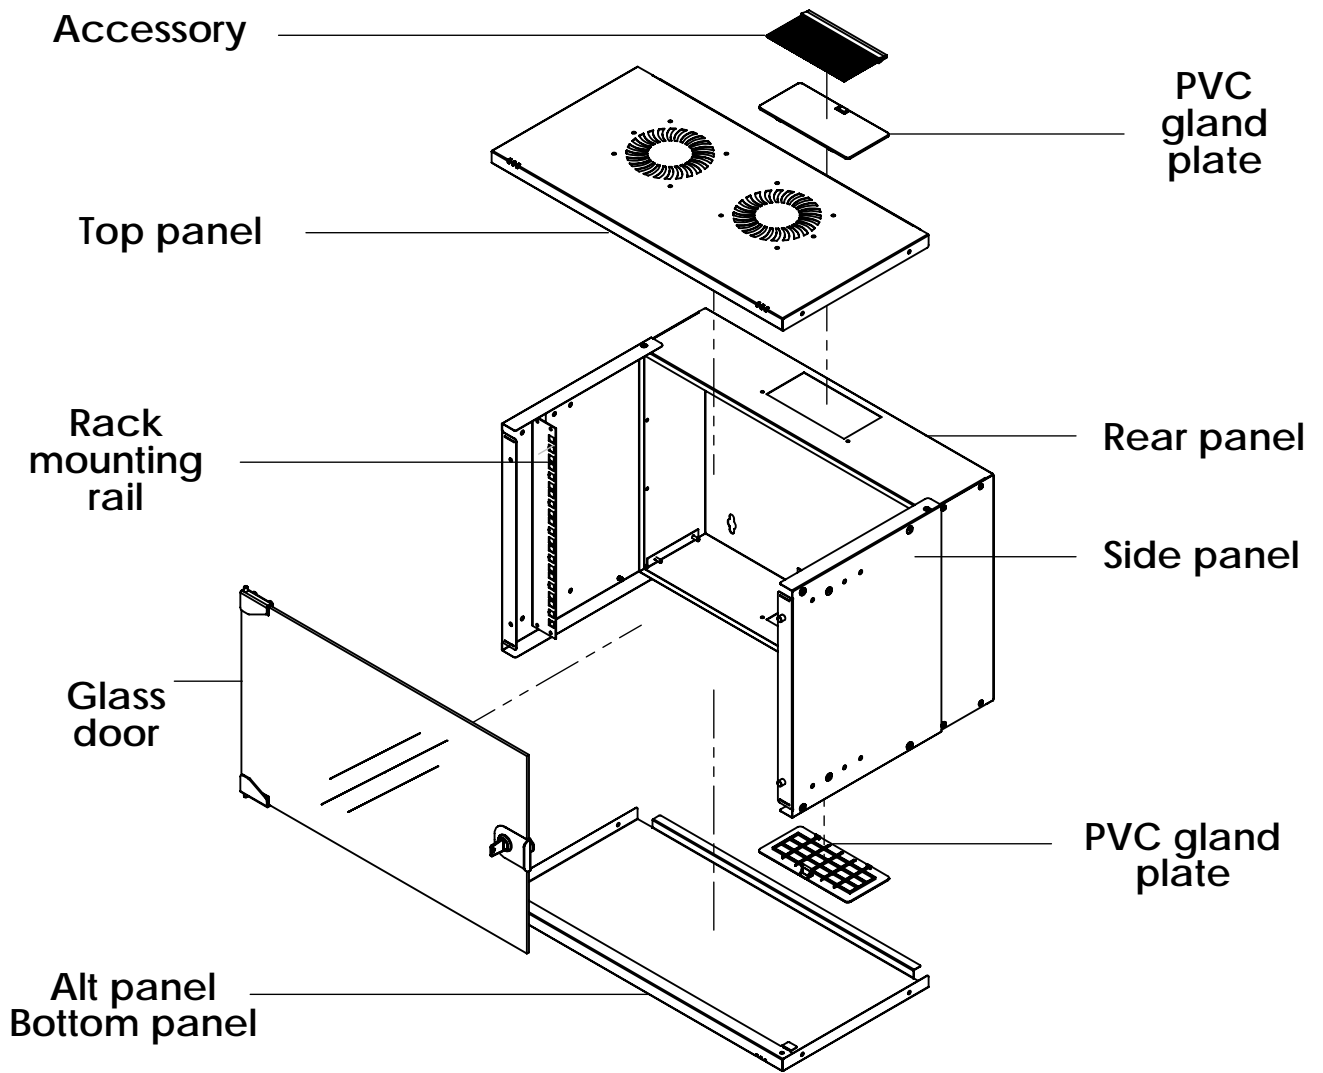

Rack rail  
mounting dimensions

DN-49200, DN-49201, DN-49202,  
DN-49203, DN-49204, DN-49205,  
DN-49206, DN-49207

Isometric views

Detail A

Detail A

19" cabinet  
in the top view

Rack rail  
mounting dimensions

Isometric views

Detail A

19" cabinet  
in the top view

Rack rail  
mounting dimensions

DN-49200, DN-49201, DN-49202,  
DN-49203, DN-49204, DN-49205,  
DN-49206, DN-49207

Isometric views

19" cabinet  
in the top view

Rack rail  
mounting dimensions

**Exploded view**

**Exploded view**

**Exploded view**

**Exploded view**