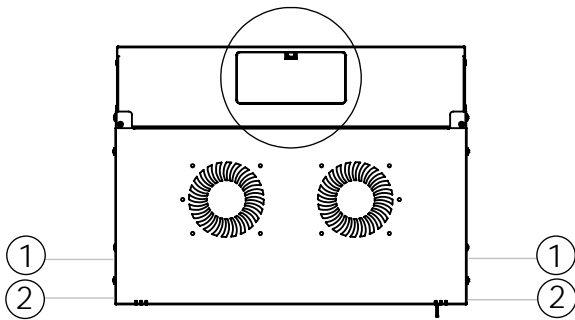

Front view

Side view

Front inside view

Rear view

DN-49200, DN-49201, DN-49202,  
DN-49203, DN-49204, DN-49205,  
DN-49206, DN-49207

Isometric views

Detail A

19" cabinet  
in the top view

Rack rail  
mounting dimensions

DN-49200, DN-49201, DN-49202,  
DN-49203, DN-49204, DN-49205,  
DN-49206, DN-49207

Isometric views

Detail A

Detail A

19" cabinet  
in the top view

Rack rail  
mounting dimensions

Isometric views

Detail A

19" cabinet  
in the top view

Rack rail  
mounting dimensions

DN-49200, DN-49201, DN-49202,  
DN-49203, DN-49204, DN-49205,  
DN-49206, DN-49207

Isometric views

19" cabinet  
in the top view

Rack rail  
mounting dimensions

**Exploded view**

**Exploded view**

**Exploded view**

**Exploded view**