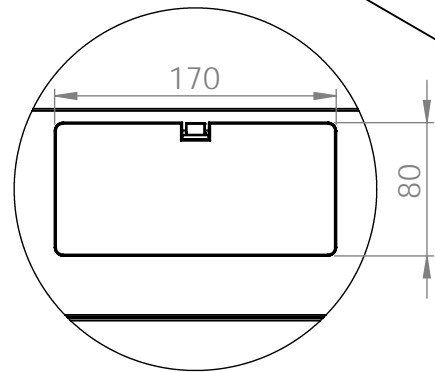

Front view

Side view

Front inside view

Rear view

DN-49200, DN-49201, DN-49202,  
DN-49203, DN-49204, DN-49205,  
DN-49206, DN-49207

Isometric views

Detail A

19" cabinet  
in the top view

Rack rail  
mounting dimensions

DN-49200, DN-49201, DN-49202,  
DN-49203, DN-49204, DN-49205,  
DN-49206, DN-49207

Isometric views

Detail A

Detail A

19" cabinet  
in the top view

Rack rail  
mounting dimensions

Isometric views

Detail A

19" cabinet  
in the top view

Rack rail  
mounting dimensions

DN-49200, DN-49201, DN-49202,  
DN-49203, DN-49204, DN-49205,  
DN-49206, DN-49207

Isometric views

19" cabinet  
in the top view

Rack rail  
mounting dimensions

**Exploded view**

**Exploded view**

**Exploded view**

**Exploded view**