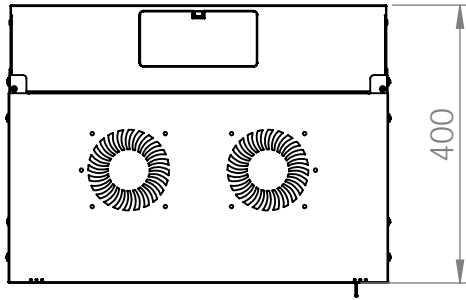

Top view

Bottom view

Front view

Side view

Front inside view

Rear view

DN-49200, DN-49201, DN-49202,  
DN-49203, DN-49204, DN-49205,  
DN-49206, DN-49207

Top view

Bottom view

Front view

Side view

Front inside view

Rear view

DN-49200, DN-49201, DN-49202,  
DN-49203, DN-49204, DN-49205,  
DN-49206, DN-49207

Top view

Bottom view

Front view

Side view

Front inside view

Rear view

DN-49200, DN-49201, DN-49202,  
DN-49203, DN-49204, DN-49205,  
DN-49206, DN-49207

Isometric views

Detail A

19" cabinet  
in the top view

Rack rail  
mounting dimensions

DN-49200, DN-49201, DN-49202,  
DN-49203, DN-49204, DN-49205,  
DN-49206, DN-49207

Isometric views

Detail A

Detail A

19" cabinet  
in the top view

Rack rail  
mounting dimensions