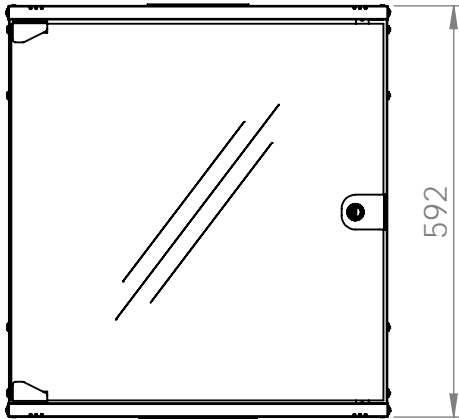

Top view

Bottom view

Front view

Side view

Front inside view

Rear view

DN-49200, DN-49201, DN-49202,  
DN-49203, DN-49204, DN-49205,  
DN-49206, DN-49207

Top view

Bottom view

Front view

Side view

Front inside view

Rear view

DN-49200, DN-49201, DN-49202,  
DN-49203, DN-49204, DN-49205,  
DN-49206, DN-49207

Top view

Bottom view

Front view

Side view

Front inside view

Rear view

DN-49200, DN-49201, DN-49202,  
DN-49203, DN-49204, DN-49205,  
DN-49206, DN-49207

Isometric views

Detail A

19" cabinet  
in the top view

Rack rail  
mounting dimensions

DN-49200, DN-49201, DN-49202,  
DN-49203, DN-49204, DN-49205,  
DN-49206, DN-49207

Isometric views

Detail A

Detail A

19" cabinet  
in the top view

Rack rail  
mounting dimensions