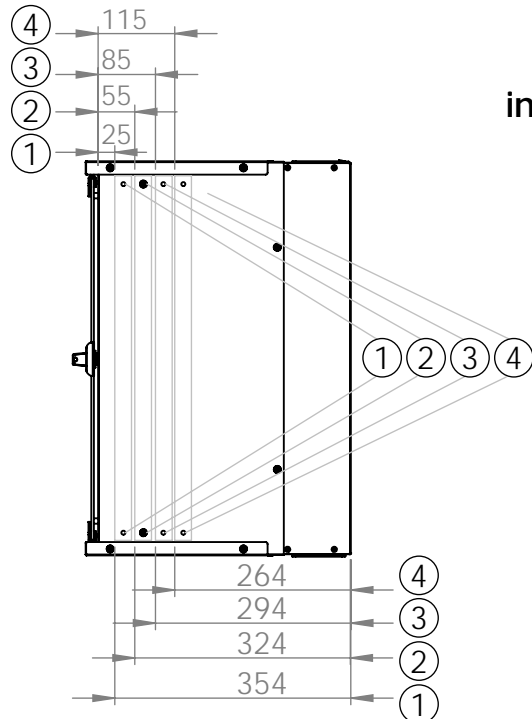

Front view

Side view

Front inside view

Rear view

DN-49200, DN-49201, DN-49202,  
DN-49203, DN-49204, DN-49205,  
DN-49206, DN-49207

Isometric views

Detail A

19" cabinet  
in the top view

Rack rail  
mounting dimensions

DN-49200, DN-49201, DN-49202,  
DN-49203, DN-49204, DN-49205,  
DN-49206, DN-49207

Isometric views

Detail A

Detail A

19" cabinet  
in the top view

Rack rail  
mounting dimensions

Isometric views

Detail A

19" cabinet  
in the top view

Rack rail  
mounting dimensions

DN-49200, DN-49201, DN-49202,  
DN-49203, DN-49204, DN-49205,  
DN-49206, DN-49207

Isometric views

19" cabinet  
in the top view

Rack rail  
mounting dimensions

**Exploded view**

**Exploded view**

**Exploded view**

**Exploded view**