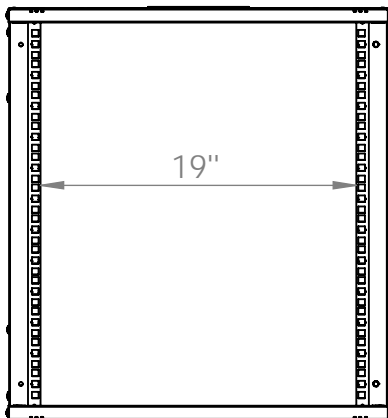

Bottom view

Front view

Side view

Front inside view

Rear view

DN-49200, DN-49201, DN-49202,  
DN-49203, DN-49204, DN-49205,  
DN-49206, DN-49207

Top view

Bottom view

Front view

Side view

Front inside view

Rear view

DN-49200, DN-49201, DN-49202,  
DN-49203, DN-49204, DN-49205,  
DN-49206, DN-49207

Isometric views

Detail A

19" cabinet  
in the top view

Rack rail  
mounting dimensions

DN-49200, DN-49201, DN-49202,  
DN-49203, DN-49204, DN-49205,  
DN-49206, DN-49207

Isometric views

Detail A

Detail A

19" cabinet  
in the top view

Rack rail  
mounting dimensions

Isometric views

Detail A

19" cabinet  
in the top view

Rack rail  
mounting dimensions

DN-49200, DN-49201, DN-49202,  
DN-49203, DN-49204, DN-49205,  
DN-49206, DN-49207

Isometric views

19" cabinet  
in the top view