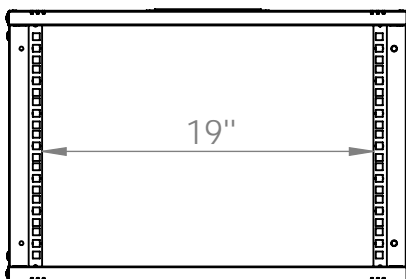

Top view

Bottom view

Front view

Side view

Front inside view

Rear view

DN-49200, DN-49201, DN-49202,  
DN-49203, DN-49204, DN-49205,  
DN-49206, DN-49207

Top view

Bottom view

Front view

Side view

Front inside view

Rear view

DN-49200, DN-49201, DN-49202,  
DN-49203, DN-49204, DN-49205,  
DN-49206, DN-49207

Top view

Bottom view

Front view

Side view

Front inside view

Rear view

DN-49200, DN-49201, DN-49202,  
DN-49203, DN-49204, DN-49205,  
DN-49206, DN-49207

Isometric views

Detail A

19" cabinet  
in the top view

Isometric views

Detail A

19" cabinet  
in the top view

Rack rail  
mounting dimensions

DN-49200, DN-49201, DN-49202,  
DN-49203, DN-49204, DN-49205,  
DN-49206, DN-49207

Isometric views

19" cabinet  
in the top view