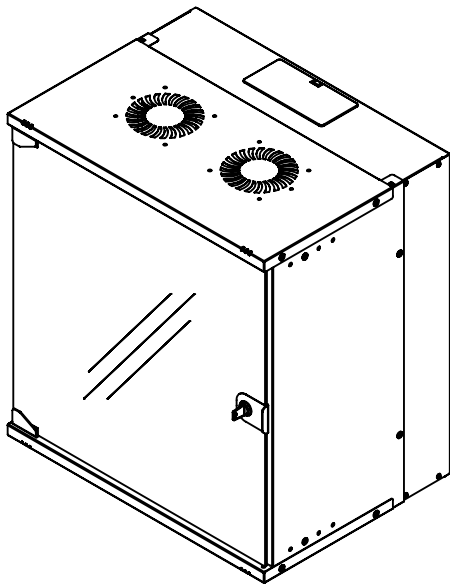

Rack rail  
mounting dimensions

DN-49200, DN-49201, DN-49202,  
DN-49203, DN-49204, DN-49205,  
DN-49206, DN-49207

Isometric views

Detail A

Detail A

19" cabinet  
in the top view

Rack rail  
mounting dimensions

Isometric views

Detail A

19" cabinet  
in the top view

Rack rail  
mounting dimensions

DN-49200, DN-49201, DN-49202,  
DN-49203, DN-49204, DN-49205,  
DN-49206, DN-49207

Isometric views

19" cabinet  
in the top view

Rack rail  
mounting dimensions

**Exploded view**

**Exploded view**

**Exploded view**

**Exploded view**