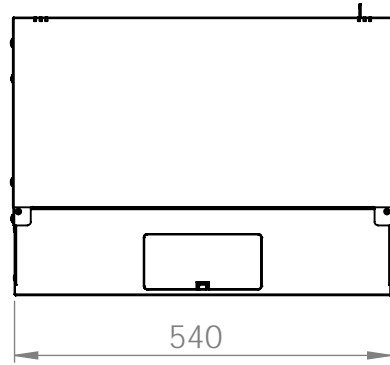

Bottom view

Front view

Side view

Front inside view

Rear view

DN-49200, DN-49201, DN-49202,  
DN-49203, DN-49204, DN-49205,  
DN-49206, DN-49207

Top view

Bottom view

Front view

Side view

Front inside view

Rear view

DN-49200, DN-49201, DN-49202,  
DN-49203, DN-49204, DN-49205,  
DN-49206, DN-49207

Isometric views

Detail A

19" cabinet  
in the top view

Rack rail  
mounting dimensions

DN-49200, DN-49201, DN-49202,  
DN-49203, DN-49204, DN-49205,  
DN-49206, DN-49207

Isometric views

Detail A

Detail A

19" cabinet  
in the top view

Rack rail  
mounting dimensions

Isometric views

Detail A

19" cabinet  
in the top view

Rack rail  
mounting dimensions

DN-49200, DN-49201, DN-49202,  
DN-49203, DN-49204, DN-49205,  
DN-49206, DN-49207

Isometric views

19" cabinet  
in the top view