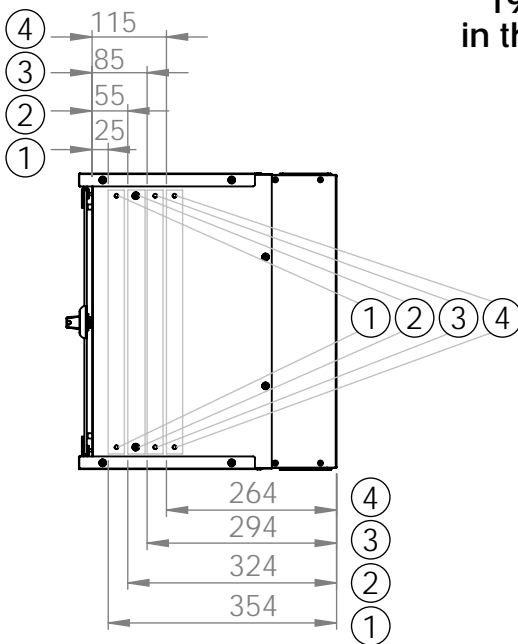

Front view

Side view

Front inside view

Rear view

DN-49200, DN-49201, DN-49202,  
DN-49203, DN-49204, DN-49205,  
DN-49206, DN-49207

Isometric views

Detail A

19" cabinet  
in the top view

Rack rail  
mounting dimensions

DN-49200, DN-49201, DN-49202,  
DN-49203, DN-49204, DN-49205,  
DN-49206, DN-49207

Isometric views

Detail A

Detail A

19" cabinet  
in the top view

Rack rail  
mounting dimensions

Isometric views

Detail A

19" cabinet  
in the top view

Rack rail  
mounting dimensions

DN-49200, DN-49201, DN-49202,  
DN-49203, DN-49204, DN-49205,  
DN-49206, DN-49207

Isometric views

19" cabinet  
in the top view

Rack rail  
mounting dimensions

**Exploded view**

**Exploded view**

**Exploded view**

**Exploded view**