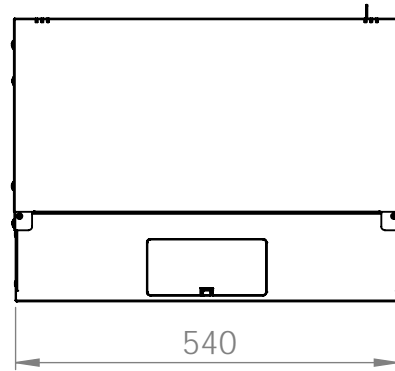

DN-49200, DN-49201, DN-49202,  
DN-49203, DN-49204, DN-49205,  
DN-49206, DN-49207

Top view

Bottom view

Front view

Side view

Front inside view

Rear view

DN-49200, DN-49201, DN-49202,  
DN-49203, DN-49204, DN-49205,  
DN-49206, DN-49207

Top view

Bottom view

Front view

Side view

Front inside view

Rear view

DN-49200, DN-49201, DN-49202,  
DN-49203, DN-49204, DN-49205,  
DN-49206, DN-49207

Top view

Front view

Side view

Front inside view

Rear view

DN-49200, DN-49201, DN-49202,  
DN-49203, DN-49204, DN-49205,  
DN-49206, DN-49207

Isometric views

Detail A

19" cabinet  
in the top view

Isometric views

Detail A

19" cabinet  
in the top view

Rack rail  
mounting dimensions

DN-49200, DN-49201, DN-49202,  
DN-49203, DN-49204, DN-49205,  
DN-49206, DN-49207

Isometric views

19" cabinet  
in the top view