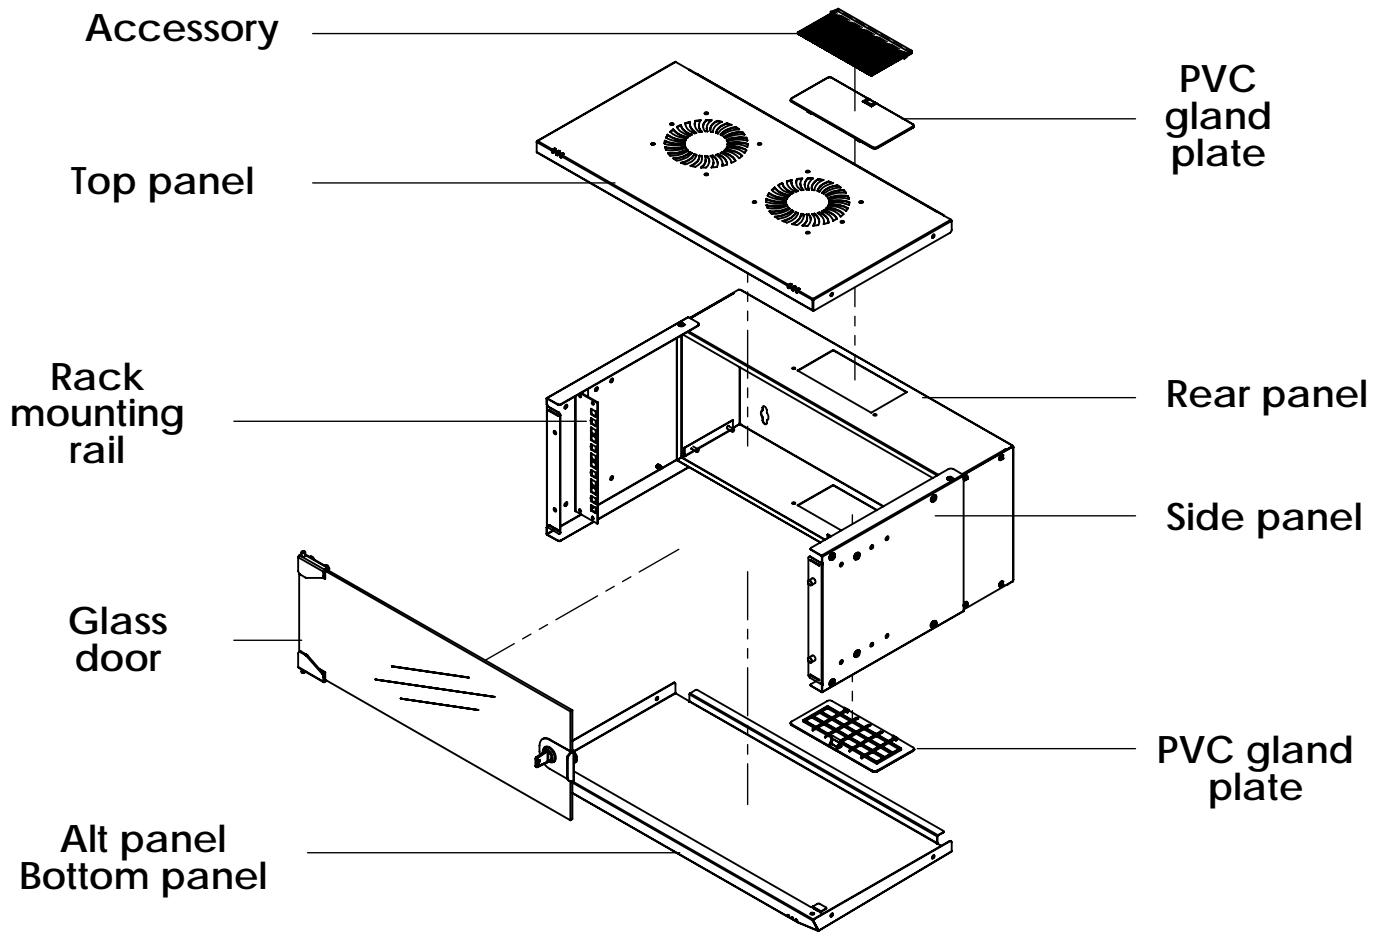

Rack rail  
mounting dimensions

DN-49200, DN-49201, DN-49202,  
DN-49203, DN-49204, DN-49205,  
DN-49206, DN-49207

Isometric views

Detail A

Detail A

19" cabinet  
in the top view

Rack rail  
mounting dimensions

Isometric views

Detail A

19" cabinet  
in the top view

Rack rail  
mounting dimensions

DN-49200, DN-49201, DN-49202,  
DN-49203, DN-49204, DN-49205,  
DN-49206, DN-49207

Isometric views

19" cabinet  
in the top view

Rack rail  
mounting dimensions

**Exploded view**

**Exploded view**

**Exploded view**

**Exploded view**