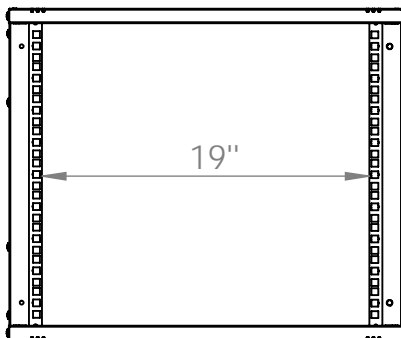

Top view

Bottom view

Front view

Side view

Front inside view

Rear view

DN-49200, DN-49201, DN-49202,  
DN-49203, DN-49204, DN-49205,  
DN-49206, DN-49207

Top view

Bottom view

Front view

Side view

Front inside view

Rear view

DN-49200, DN-49201, DN-49202,  
DN-49203, DN-49204, DN-49205,  
DN-49206, DN-49207

Top view

Bottom view

Front view

Side view

Front inside view

Rear view

DN-49200, DN-49201, DN-49202,  
DN-49203, DN-49204, DN-49205,  
DN-49206, DN-49207

Isometric views

Detail A

19" cabinet  
in the top view

Rack rail  
mounting dimensions

DN-49200, DN-49201, DN-49202,  
DN-49203, DN-49204, DN-49205,  
DN-49206, DN-49207

Isometric views

Detail A

Detail A

19" cabinet  
in the top view

Rack rail  
mounting dimensions