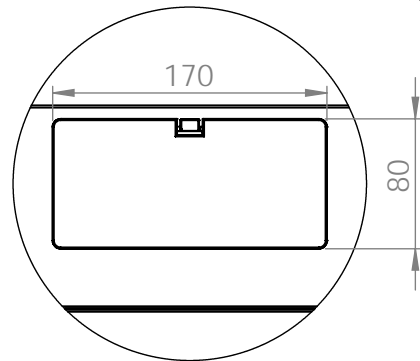

Front view

Side view

Front inside view

Rear view

DN-49200, DN-49201, DN-49202,  
DN-49203, DN-49204, DN-49205,  
DN-49206, DN-49207

Isometric views

Detail A

19" cabinet  
in the top view

Rack rail  
mounting dimensions

DN-49200, DN-49201, DN-49202,  
DN-49203, DN-49204, DN-49205,  
DN-49206, DN-49207

Isometric views

Detail A

Detail A

19" cabinet  
in the top view

Rack rail  
mounting dimensions

Isometric views

Detail A

19" cabinet  
in the top view

Rack rail  
mounting dimensions

DN-49200, DN-49201, DN-49202,  
DN-49203, DN-49204, DN-49205,  
DN-49206, DN-49207

Isometric views

19" cabinet  
in the top view

Rack rail  
mounting dimensions

**Exploded view**

**Exploded view**

**Exploded view**

**Exploded view**