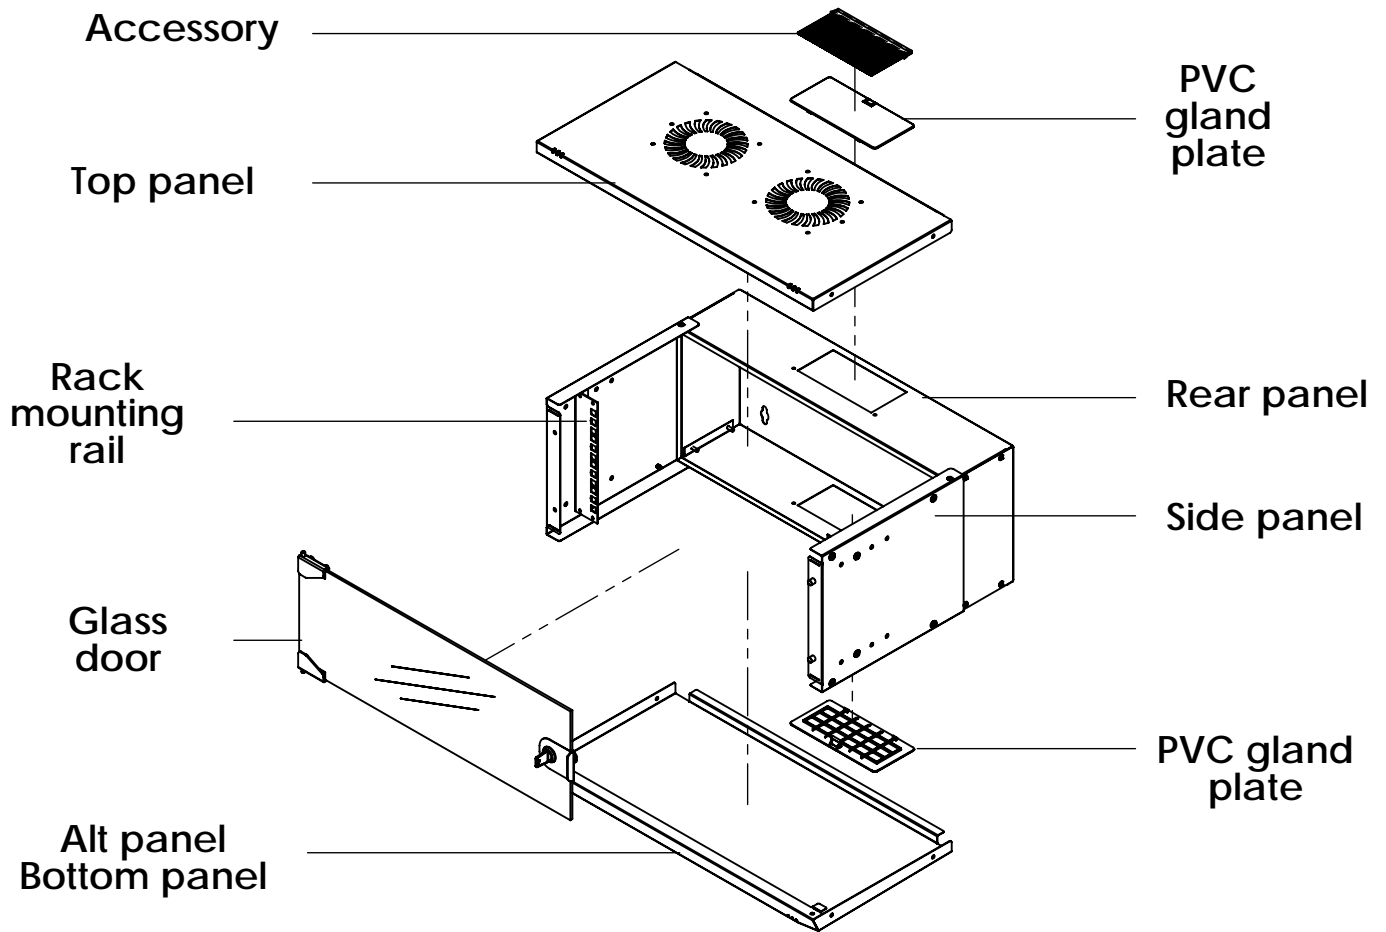

DN-49200, DN-49201, DN-49202,
 DN-49203, DN-49204, DN-49205,
 DN-49206, DN-49207

Isometric views

Detail A

Detail A

19" cabinet
 in the top view

Rack rail
 mounting dimensions

Isometric views

Detail A

19" cabinet
in the top view

Rack rail
mounting dimensions

DN-49200, DN-49201, DN-49202,
DN-49203, DN-49204, DN-49205,
DN-49206, DN-49207

Isometric views

19" cabinet
in the top view

Rack rail
mounting dimensions