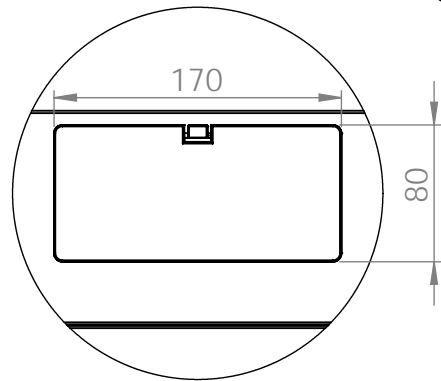

Bottom view

Front view

Side view

Front inside view

Rear view

DN-49200, DN-49201, DN-49202,
DN-49203, DN-49204, DN-49205,
DN-49206, DN-49207

Top view

Bottom view

Front view

Side view

Front inside view

Rear view

DN-49200, DN-49201, DN-49202,
 DN-49203, DN-49204, DN-49205,
 DN-49206, DN-49207

Isometric views

19" cabinet
 in the top view

Rack rail
 mounting dimensions

DN-49200, DN-49201, DN-49202,
 DN-49203, DN-49204, DN-49205,
 DN-49206, DN-49207

Isometric views

Detail A

Detail A

19" cabinet
 in the top view

Rack rail
 mounting dimensions

Isometric views

Detail A

19" cabinet
in the top view

Rack rail
mounting dimensions

DN-49200, DN-49201, DN-49202,
DN-49203, DN-49204, DN-49205,
DN-49206, DN-49207

Isometric views

19" cabinet
in the top view

Rack rail
mounting dimensions