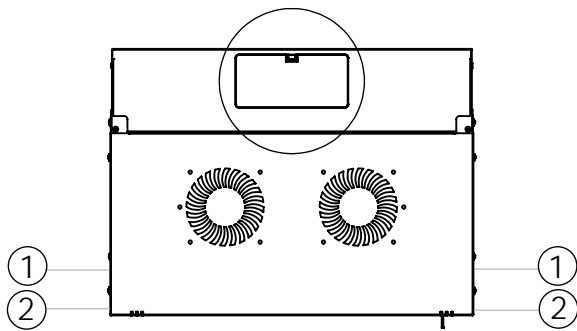

DN-49200, DN-49201, DN-49202,
 DN-49203, DN-49204, DN-49205,
 DN-49206, DN-49207

Isometric views

Detail A

Detail A

19" cabinet
 in the top view

Rack rail
 mounting dimensions

Isometric views

Detail A

19" cabinet
in the top view

Rack rail
mounting dimensions

DN-49200, DN-49201, DN-49202,
DN-49203, DN-49204, DN-49205,
DN-49206, DN-49207

Isometric views

19" cabinet
in the top view

Rack rail
mounting dimensions