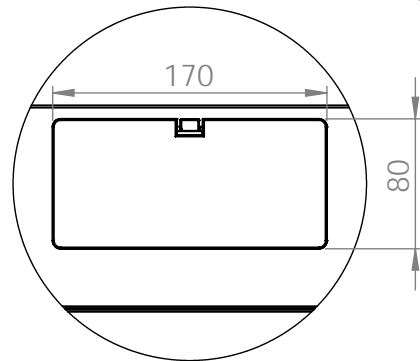

Bottom view

Front view

Side view

Front inside view

Rear view

DN-49200, DN-49201, DN-49202,
DN-49203, DN-49204, DN-49205,
DN-49206, DN-49207

Top view

Bottom view

Front view

Side view

Front inside view

Rear view

DN-49200, DN-49201, DN-49202,
 DN-49203, DN-49204, DN-49205,
 DN-49206, DN-49207

Isometric views

19" cabinet
 in the top view

Rack rail
 mounting dimensions

DN-49200, DN-49201, DN-49202,
 DN-49203, DN-49204, DN-49205,
 DN-49206, DN-49207

Isometric views

Detail A

Detail A

19" cabinet
 in the top view

Rack rail
 mounting dimensions

Isometric views

Detail A

19" cabinet
in the top view

Rack rail
mounting dimensions

DN-49200, DN-49201, DN-49202,
DN-49203, DN-49204, DN-49205,
DN-49206, DN-49207

Isometric views

19" cabinet
in the top view

Rack rail
mounting dimensions