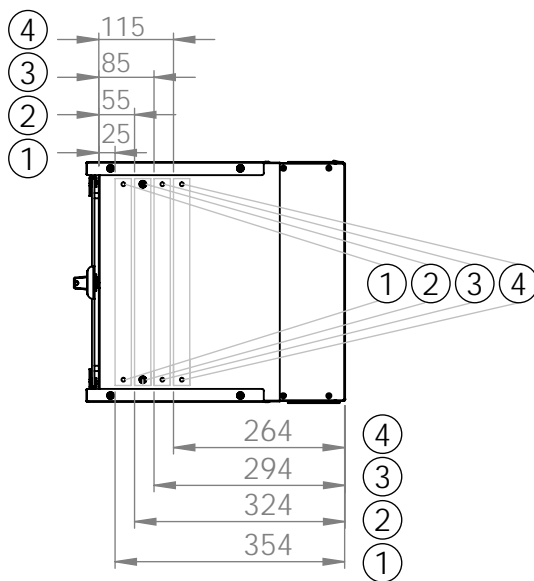

Bottom view

Front view

Side view

Front inside view

Rear view

DN-49200, DN-49201, DN-49202,
DN-49203, DN-49204, DN-49205,
DN-49206, DN-49207

Top view

Bottom view

Front view

Side view

Front inside view

Rear view

DN-49200, DN-49201, DN-49202,
 DN-49203, DN-49204, DN-49205,
 DN-49206, DN-49207

Isometric views

19" cabinet
 in the top view

Rack rail
 mounting dimensions

DN-49200, DN-49201, DN-49202,
 DN-49203, DN-49204, DN-49205,
 DN-49206, DN-49207

Isometric views

Detail A

Detail A

19" cabinet
 in the top view

Rack rail
 mounting dimensions

Isometric views

Detail A

19" cabinet
in the top view

Rack rail
mounting dimensions

DN-49200, DN-49201, DN-49202,
DN-49203, DN-49204, DN-49205,
DN-49206, DN-49207

Isometric views

19" cabinet
in the top view

Rack rail
mounting dimensions