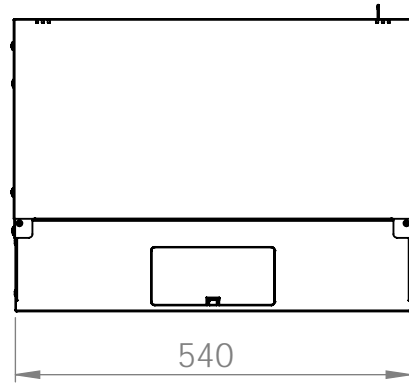

DN-49200, DN-49201, DN-49202,
DN-49203, DN-49204, DN-49205,
DN-49206, DN-49207

Top view

Bottom view

Front view

Side view

Front inside view

Rear view

DN-49200, DN-49201, DN-49202,
DN-49203, DN-49204, DN-49205,
DN-49206, DN-49207

Top view

Bottom view

Front view

Side view

Front inside view

Rear view

DN-49200, DN-49201, DN-49202,
DN-49203, DN-49204, DN-49205,
DN-49206, DN-49207

Top view

Bottom view

Front view

Side view

Front inside view

Rear view

DN-49200, DN-49201, DN-49202,
DN-49203, DN-49204, DN-49205,
DN-49206, DN-49207

Top view

Bottom view

Front view

Side view

Front inside view

Rear view

DN-49200, DN-49201, DN-49202,
 DN-49203, DN-49204, DN-49205,
 DN-49206, DN-49207

Isometric views

19" cabinet
 in the top view

Rack rail
 mounting dimensions