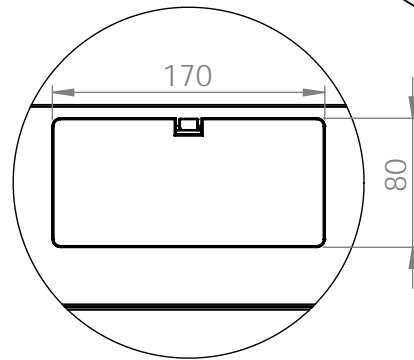

Front view

Side view

Front inside view

Rear view

DN-49200, DN-49201, DN-49202,
 DN-49203, DN-49204, DN-49205,
 DN-49206, DN-49207

Isometric views

19" cabinet
 in the top view

Rack rail
 mounting dimensions

DN-49200, DN-49201, DN-49202,
 DN-49203, DN-49204, DN-49205,
 DN-49206, DN-49207

Isometric views

Detail A

Detail A

19" cabinet
 in the top view

Rack rail
 mounting dimensions

Isometric views

Detail A

19" cabinet
in the top view

Rack rail
mounting dimensions

DN-49200, DN-49201, DN-49202,
DN-49203, DN-49204, DN-49205,
DN-49206, DN-49207

Isometric views

19" cabinet
in the top view

Rack rail
mounting dimensions