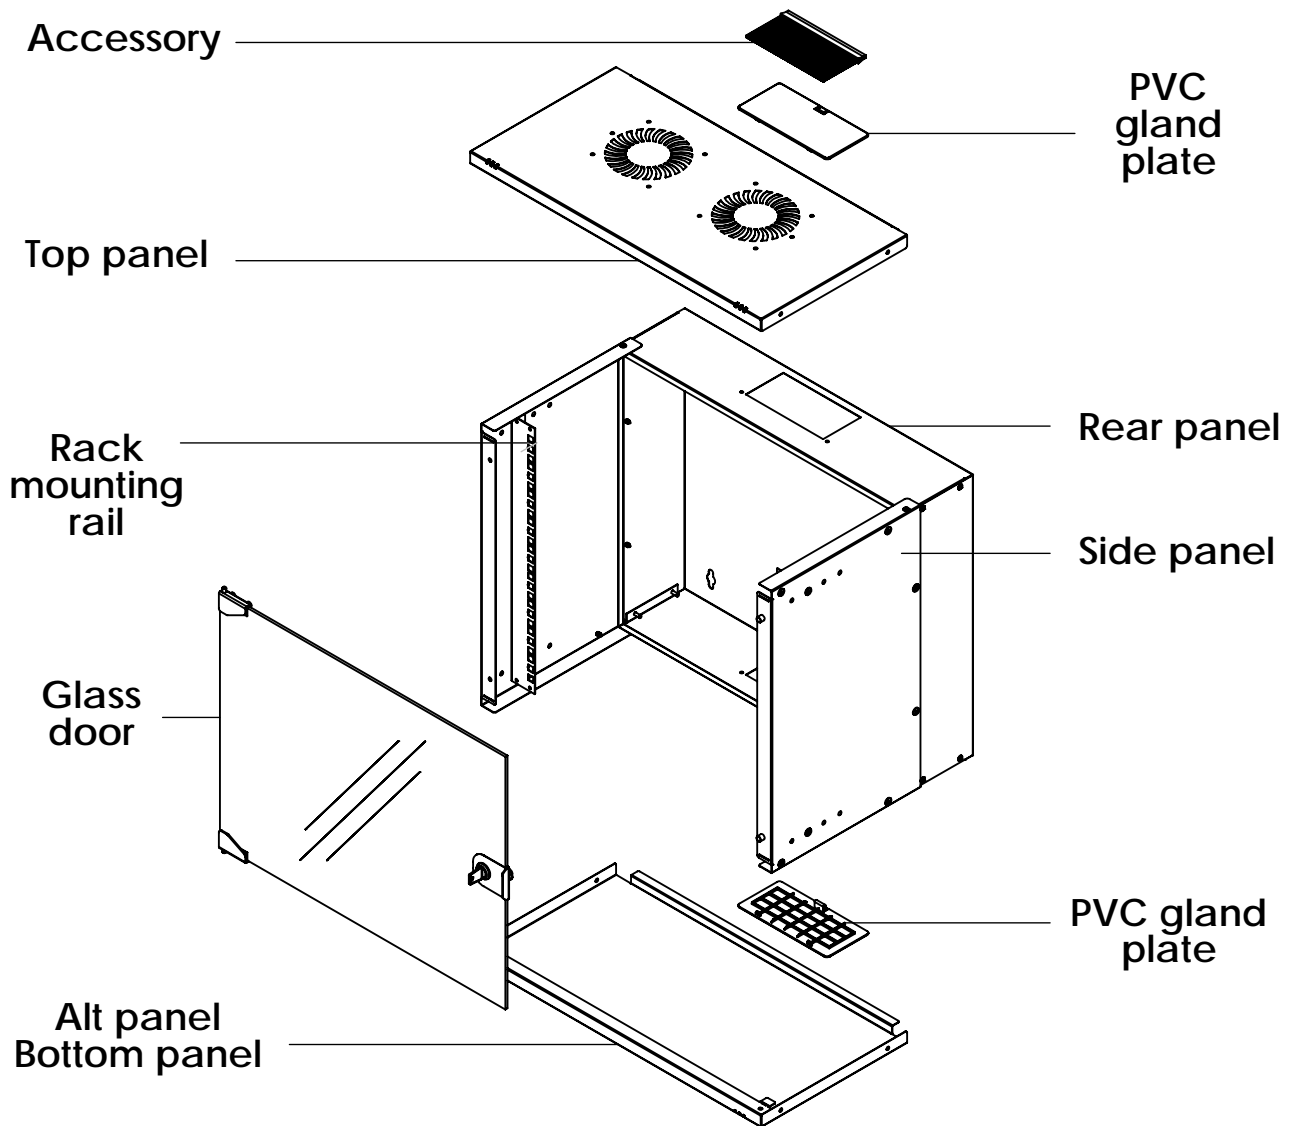

Exploded view