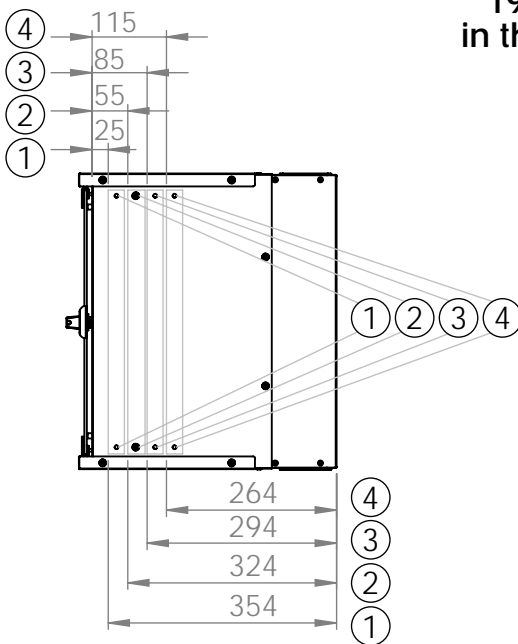

Bottom view

Front view

Side view

Front inside view

Rear view

DN-49200, DN-49201, DN-49202,
DN-49203, DN-49204, DN-49205,
DN-49206, DN-49207

Top view

Bottom view

Front view

Side view

Front inside view

Rear view

DN-49200, DN-49201, DN-49202,
 DN-49203, DN-49204, DN-49205,
 DN-49206, DN-49207

Isometric views

19" cabinet
 in the top view

Rack rail
 mounting dimensions

DN-49200, DN-49201, DN-49202,
 DN-49203, DN-49204, DN-49205,
 DN-49206, DN-49207

Isometric views

Detail A

Detail A

19" cabinet
 in the top view

Rack rail
 mounting dimensions

Isometric views

Detail A

19" cabinet
in the top view

Rack rail
mounting dimensions

DN-49200, DN-49201, DN-49202,
DN-49203, DN-49204, DN-49205,
DN-49206, DN-49207

Isometric views

19" cabinet
in the top view

Rack rail
mounting dimensions