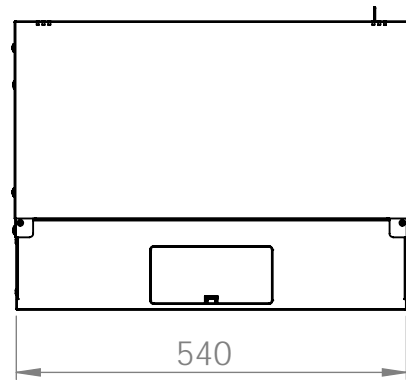

DN-49200, DN-49201, DN-49202,
DN-49203, DN-49204, DN-49205,
DN-49206, DN-49207

Top view

Bottom view

Front view

Side view

Front inside view

Rear view

DN-49200, DN-49201, DN-49202,
DN-49203, DN-49204, DN-49205,
DN-49206, DN-49207

Top view

Bottom view

Front view

Side view

Front inside view

Rear view

DN-49200, DN-49201, DN-49202,
DN-49203, DN-49204, DN-49205,
DN-49206, DN-49207

Top view

Bottom view

Front view

Side view

Front inside view

Rear view

DN-49200, DN-49201, DN-49202,
DN-49203, DN-49204, DN-49205,
DN-49206, DN-49207

Top view

Bottom view

Front view

Side view

Front inside view

Rear view

DN-49200, DN-49201, DN-49202,
 DN-49203, DN-49204, DN-49205,
 DN-49206, DN-49207

Isometric views

19" cabinet
 in the top view

Rack rail
 mounting dimensions