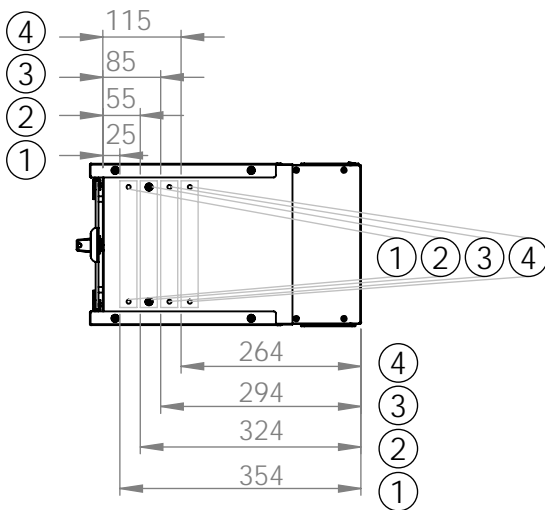

Bottom view

Front view

Side view

Front inside view

Rear view

DN-49200, DN-49201, DN-49202,
DN-49203, DN-49204, DN-49205,
DN-49206, DN-49207

Top view

Bottom view

Front view

Side view

Front inside view

Rear view

DN-49200, DN-49201, DN-49202,
 DN-49203, DN-49204, DN-49205,
 DN-49206, DN-49207

Isometric views

19" cabinet
 in the top view

Rack rail
 mounting dimensions

DN-49200, DN-49201, DN-49202,
 DN-49203, DN-49204, DN-49205,
 DN-49206, DN-49207

Isometric views

Detail A

Detail A

19" cabinet
 in the top view

Rack rail
 mounting dimensions

Isometric views

Detail A

19" cabinet
in the top view

Rack rail
mounting dimensions

DN-49200, DN-49201, DN-49202,
DN-49203, DN-49204, DN-49205,
DN-49206, DN-49207

Isometric views

19" cabinet
in the top view

Rack rail
mounting dimensions