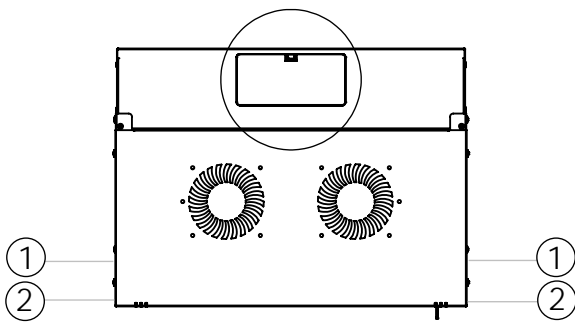

Front view

Side view

Front inside view

Rear view

DN-49200, DN-49201, DN-49202,
 DN-49203, DN-49204, DN-49205,
 DN-49206, DN-49207

Isometric views

19" cabinet
 in the top view

Rack rail
 mounting dimensions

DN-49200, DN-49201, DN-49202,
 DN-49203, DN-49204, DN-49205,
 DN-49206, DN-49207

Isometric views

Detail A

Detail A

19" cabinet
 in the top view

Rack rail
 mounting dimensions

Isometric views

Detail A

19" cabinet
in the top view

Rack rail
mounting dimensions

DN-49200, DN-49201, DN-49202,
DN-49203, DN-49204, DN-49205,
DN-49206, DN-49207

Isometric views

19" cabinet
in the top view

Rack rail
mounting dimensions