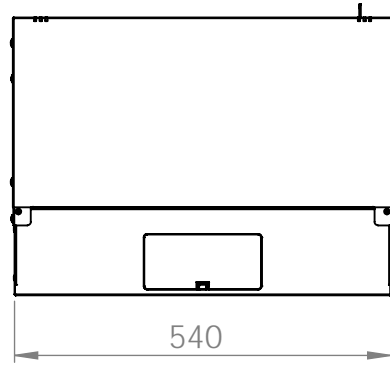

Top view

Bottom view

Front view

Side view

Front inside view

Rear view

DN-49200, DN-49201, DN-49202,
DN-49203, DN-49204, DN-49205,
DN-49206, DN-49207

Top view

Bottom view

Front view

Side view

Front inside view

Rear view

DN-49200, DN-49201, DN-49202,
DN-49203, DN-49204, DN-49205,
DN-49206, DN-49207

Top view

Bottom view

Front view

Side view

Front inside view

Rear view

DN-49200, DN-49201, DN-49202,
 DN-49203, DN-49204, DN-49205,
 DN-49206, DN-49207

Isometric views

19" cabinet
 in the top view

Rack rail
 mounting dimensions

DN-49200, DN-49201, DN-49202,
 DN-49203, DN-49204, DN-49205,
 DN-49206, DN-49207

Isometric views

Detail A

Detail A

19" cabinet
 in the top view

Rack rail
 mounting dimensions

Isometric views

Detail A