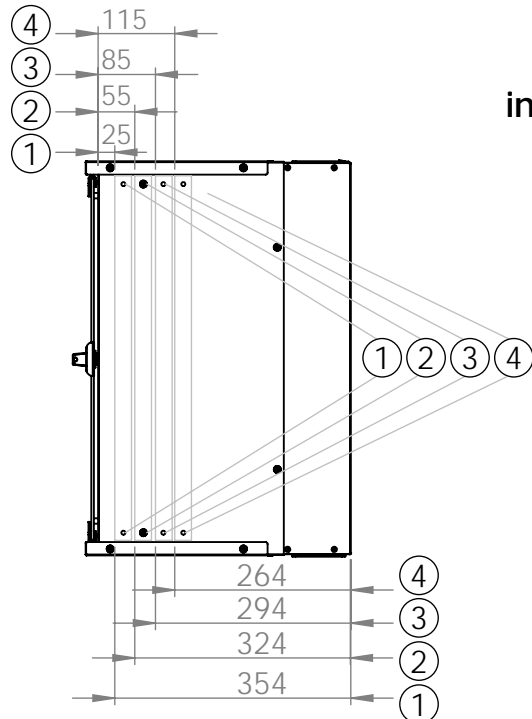

Front view

Side view

Front inside view

Rear view

DN-49200, DN-49201, DN-49202,
 DN-49203, DN-49204, DN-49205,
 DN-49206, DN-49207

Isometric views

19" cabinet
 in the top view

Rack rail
 mounting dimensions

DN-49200, DN-49201, DN-49202,
 DN-49203, DN-49204, DN-49205,
 DN-49206, DN-49207

Isometric views

Detail A

Detail A

19" cabinet
 in the top view

Rack rail
 mounting dimensions

Isometric views

Detail A

19" cabinet
in the top view

Rack rail
mounting dimensions

DN-49200, DN-49201, DN-49202,
DN-49203, DN-49204, DN-49205,
DN-49206, DN-49207

Isometric views

19" cabinet
in the top view

Rack rail
mounting dimensions