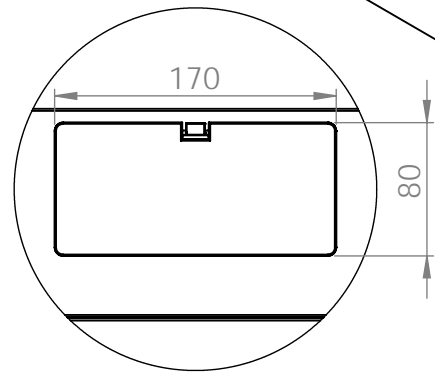

Front view

Side view

Front inside view

Rear view

DN-49200, DN-49201, DN-49202,
 DN-49203, DN-49204, DN-49205,
 DN-49206, DN-49207

Isometric views

19" cabinet
 in the top view

Rack rail
 mounting dimensions

DN-49200, DN-49201, DN-49202,
 DN-49203, DN-49204, DN-49205,
 DN-49206, DN-49207

Isometric views

Detail A

Detail A

19" cabinet
 in the top view

Rack rail
 mounting dimensions

Isometric views

Detail A

19" cabinet
in the top view

Rack rail
mounting dimensions

DN-49200, DN-49201, DN-49202,
DN-49203, DN-49204, DN-49205,
DN-49206, DN-49207

Isometric views

19" cabinet
in the top view

Rack rail
mounting dimensions