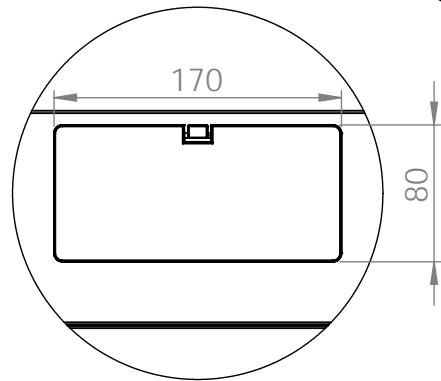

Bottom view

Front view

Side view

Front inside view

Rear view

DN-49200, DN-49201, DN-49202,
DN-49203, DN-49204, DN-49205,
DN-49206, DN-49207

Top view

Bottom view

Front view

Side view

Front inside view

Rear view

Isometric views

Detail A

19" cabinet
in the top view

Rack rail
mounting dimensions

DN-49200, DN-49201, DN-49202,
DN-49203, DN-49204, DN-49205,
DN-49206, DN-49207

Isometric views

Detail A

Detail A

19" cabinet
in the top view

Rack rail
mounting dimensions

Isometric views

Detail A

19" cabinet
in the top view

Rack rail
mounting dimensions

DN-49200, DN-49201, DN-49202,
DN-49203, DN-49204, DN-49205,
DN-49206, DN-49207

Isometric views

19" cabinet
in the top view

Rack rail
mounting dimensions