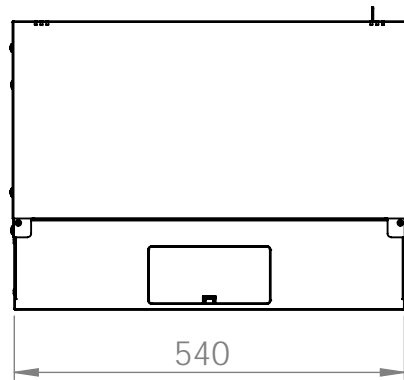

DN-49200, DN-49201, DN-49202,
DN-49203, DN-49204, DN-49205,
DN-49206, DN-49207

Top view

Bottom view

Front view

Side view

Front inside view

Rear view

DN-49200, DN-49201, DN-49202,
DN-49203, DN-49204, DN-49205,
DN-49206, DN-49207

Top view

Bottom view

Front view

Side view

Front inside view

Rear view

DN-49200, DN-49201, DN-49202,
DN-49203, DN-49204, DN-49205,
DN-49206, DN-49207

Top view

Bottom view

Front view

Side view

Front inside view

Rear view

DN-49200, DN-49201, DN-49202,
DN-49203, DN-49204, DN-49205,
DN-49206, DN-49207

Top view

Bottom view

Front view

Side view

Front inside view

Rear view

Isometric views

Detail A

19" cabinet
in the top view

Rack rail
mounting dimensions