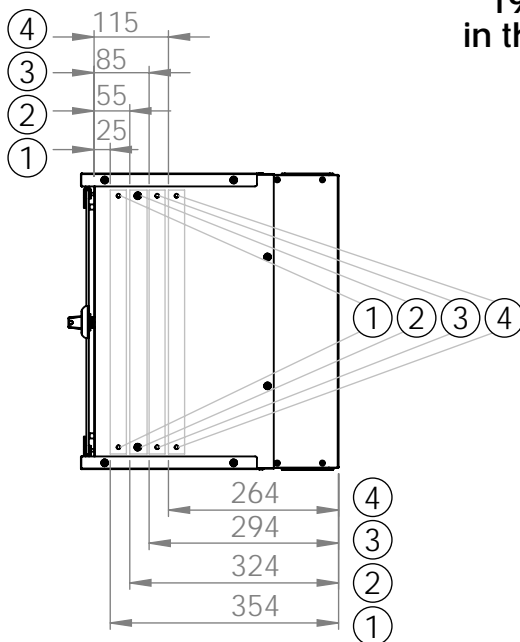

Bottom view

Front view

Side view

Front inside view

Rear view

DN-49200, DN-49201, DN-49202,
DN-49203, DN-49204, DN-49205,
DN-49206, DN-49207

Top view

Bottom view

Front view

Side view

Front inside view

Rear view

Isometric views

Detail A

19" cabinet
in the top view

Rack rail
mounting dimensions

DN-49200, DN-49201, DN-49202,
DN-49203, DN-49204, DN-49205,
DN-49206, DN-49207

Isometric views

Detail A

Detail A

19" cabinet
in the top view

Rack rail
mounting dimensions

Isometric views

Detail A

19" cabinet
in the top view

Rack rail
mounting dimensions

DN-49200, DN-49201, DN-49202,
DN-49203, DN-49204, DN-49205,
DN-49206, DN-49207

Isometric views

19" cabinet
in the top view

Rack rail
mounting dimensions