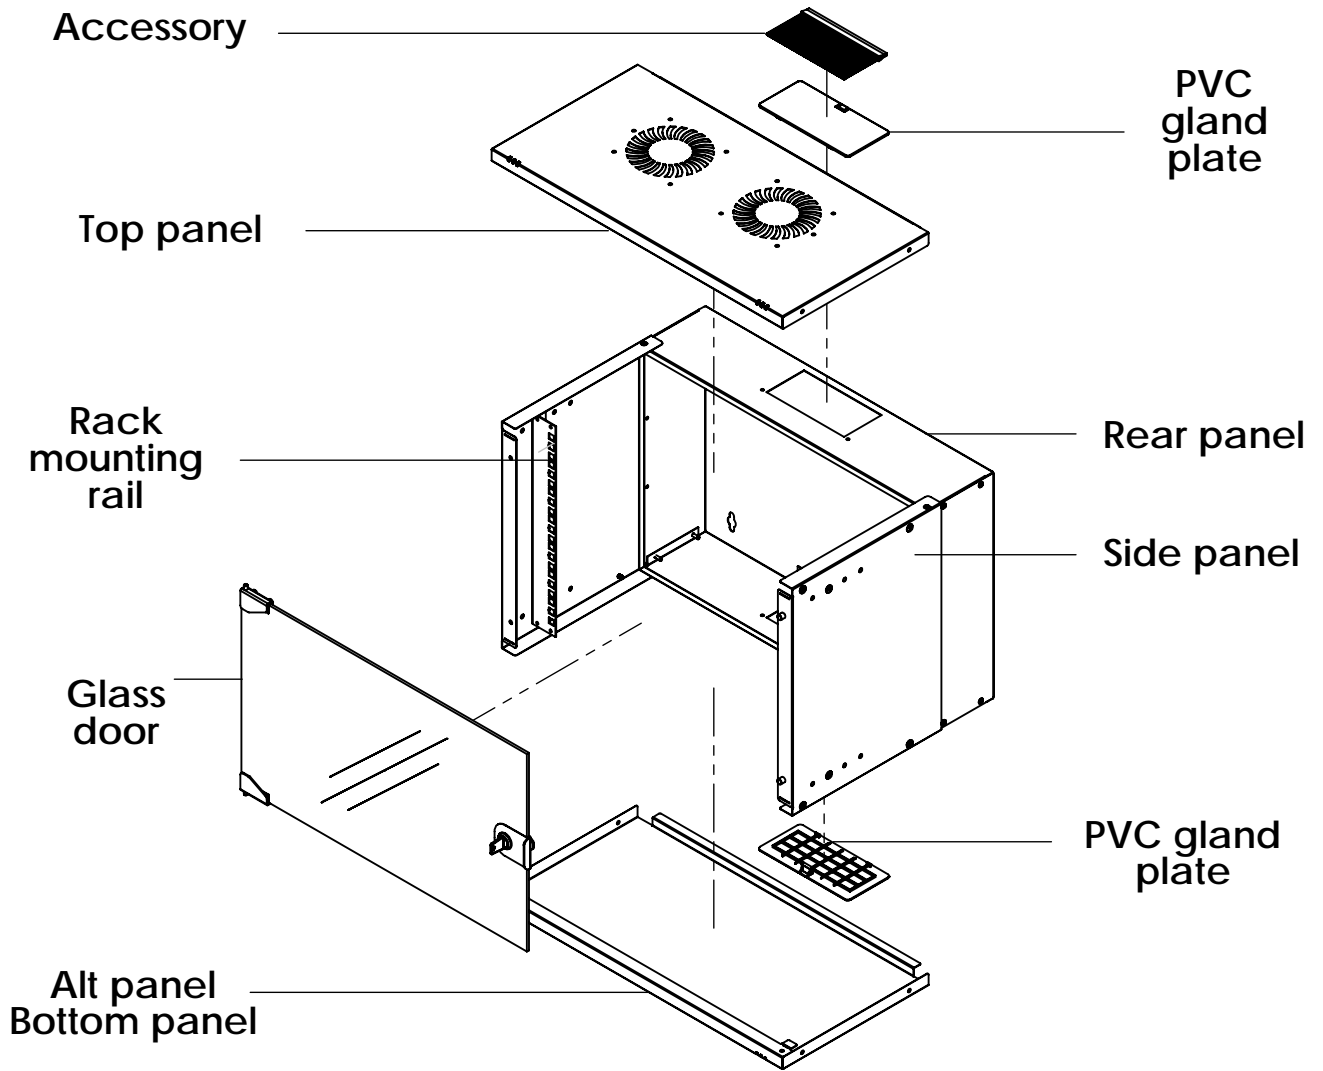

Exploded view