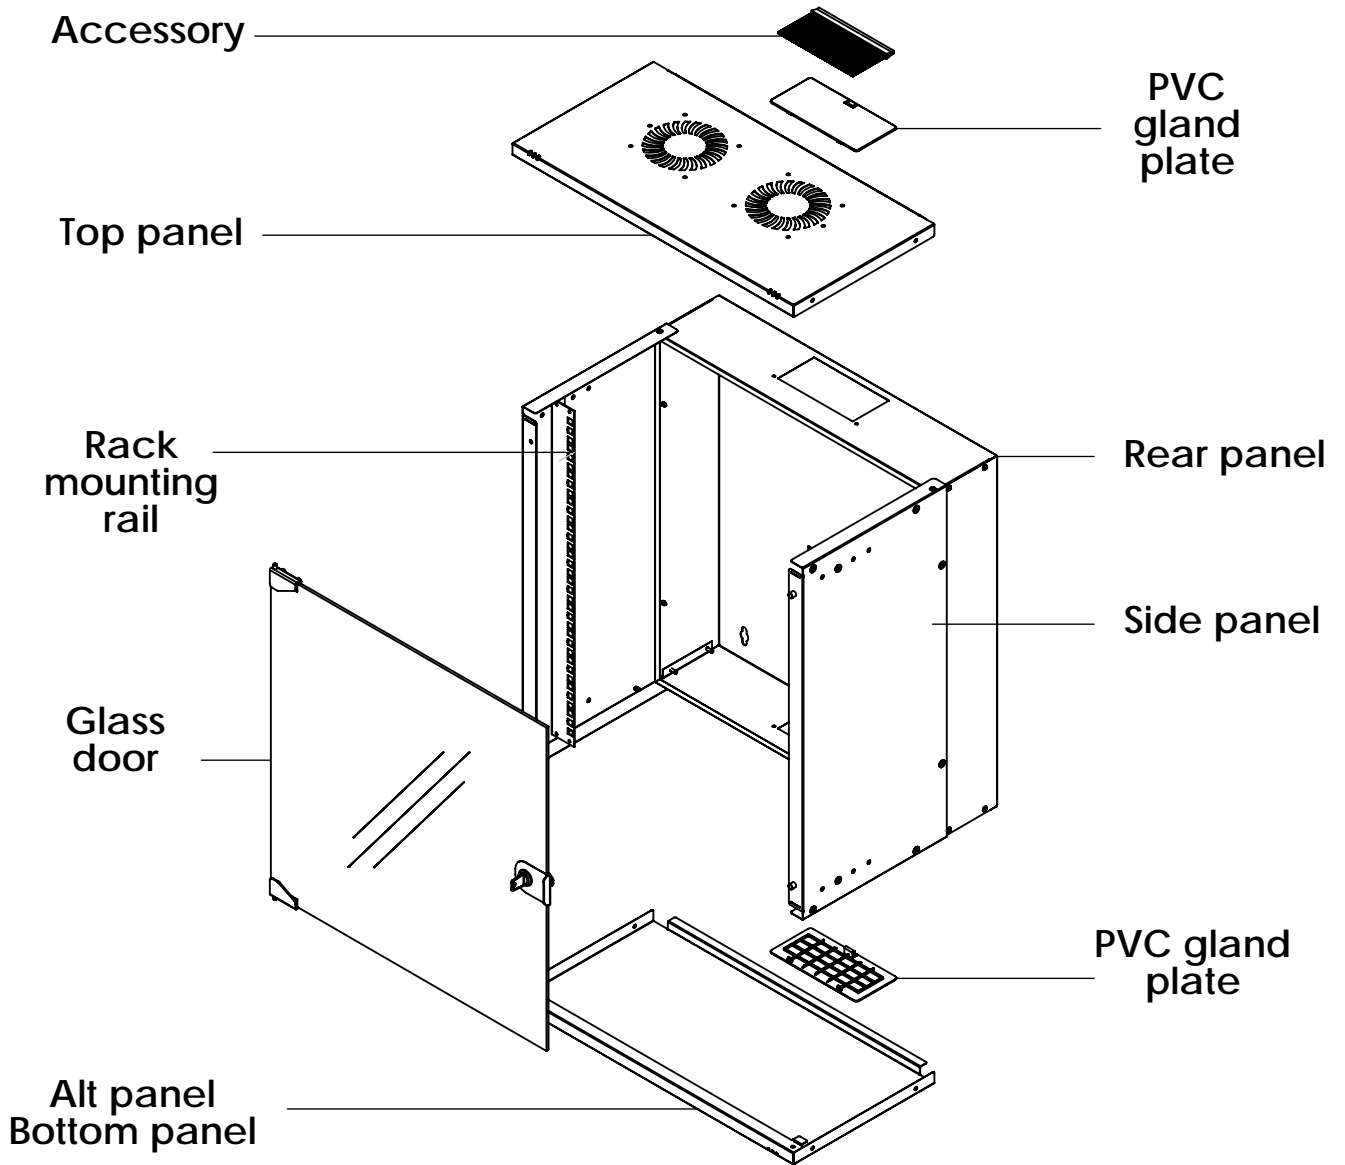

Exploded view

Exploded view