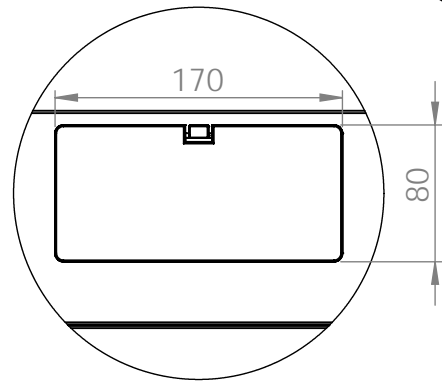

Bottom view

Front view

Side view

Front inside view

Rear view

DN-49200, DN-49201, DN-49202,
DN-49203, DN-49204, DN-49205,
DN-49206, DN-49207

Top view

Bottom view

Front view

Side view

Front inside view

Rear view

DN-49200, DN-49201, DN-49202,
 DN-49203, DN-49204, DN-49205,
 DN-49206, DN-49207

Isometric views

19" cabinet
 in the top view

Rack rail
 mounting dimensions

DN-49200, DN-49201, DN-49202,
DN-49203, DN-49204, DN-49205,
DN-49206, DN-49207

Isometric views

Detail A

Detail A

19" cabinet
in the top view

Rack rail
mounting dimensions

Isometric views

Detail A

19" cabinet
in the top view

Rack rail
mounting dimensions

Isometric views

19" cabinet
 in the top view

Rack rail
 mounting dimensions

Exploded view

Exploded view

Exploded view