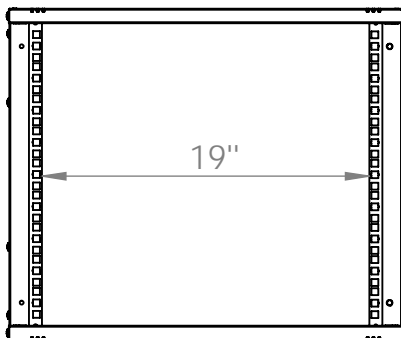

Top view

Bottom view

Front view

Side view

Front inside view

Rear view

DN-49200, DN-49201, DN-49202,
DN-49203, DN-49204, DN-49205,
DN-49206, DN-49207

Top view

Bottom view

Front view

Side view

Front inside view

Rear view

DN-49200, DN-49201, DN-49202,
DN-49203, DN-49204, DN-49205,
DN-49206, DN-49207

Top view

Bottom view

Front view

Side view

Front inside view

Rear view

DN-49200, DN-49201, DN-49202,
 DN-49203, DN-49204, DN-49205,
 DN-49206, DN-49207

Isometric views

19" cabinet
 in the top view

Rack rail
 mounting dimensions

19" cabinet
in the top view

Rack rail
mounting dimensions

Isometric views

19" cabinet
 in the top view

Rack rail
 mounting dimensions

Exploded view

Exploded view

Exploded view