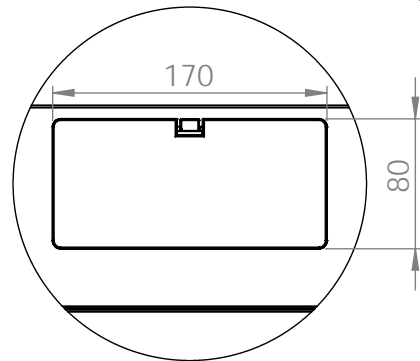

Bottom view

Front view

Side view

Front inside view

Rear view

DN-49200, DN-49201, DN-49202,
DN-49203, DN-49204, DN-49205,
DN-49206, DN-49207

Top view

Bottom view

Front view

Side view

Front inside view

Rear view

DN-49200, DN-49201, DN-49202,
 DN-49203, DN-49204, DN-49205,
 DN-49206, DN-49207

Isometric views

19" cabinet
 in the top view

Rack rail
 mounting dimensions

DN-49200, DN-49201, DN-49202,
DN-49203, DN-49204, DN-49205,
DN-49206, DN-49207

Isometric views

Detail A

Detail A

19" cabinet
in the top view

Rack rail
mounting dimensions

Isometric views

Detail A

19" cabinet
in the top view

Rack rail
mounting dimensions

Isometric views

19" cabinet
 in the top view

Rack rail
 mounting dimensions

Exploded view

Exploded view

Exploded view