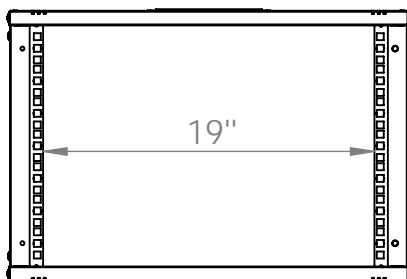

Top view

Bottom view

Front view

Side view

Front inside view

Rear view

DN-49200, DN-49201, DN-49202,
DN-49203, DN-49204, DN-49205,
DN-49206, DN-49207

Top view

Bottom view

Front view

Side view

Front inside view

Rear view

DN-49200, DN-49201, DN-49202,
DN-49203, DN-49204, DN-49205,
DN-49206, DN-49207

Top view

Bottom view

Front view

Side view

Front inside view

Rear view

DN-49200, DN-49201, DN-49202,
 DN-49203, DN-49204, DN-49205,
 DN-49206, DN-49207

Isometric views

19" cabinet
 in the top view

Rack rail
 mounting dimensions

19" cabinet
in the top view

Rack rail
mounting dimensions

Isometric views

19" cabinet
 in the top view

Rack rail
 mounting dimensions

Exploded view

Exploded view

Exploded view