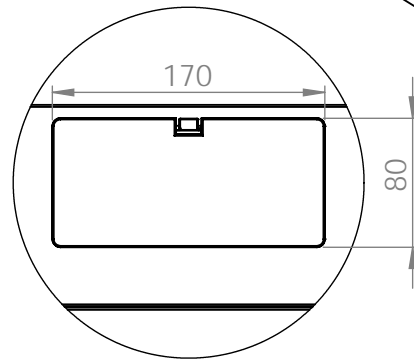

Front view

Side view

Front inside view

Rear view

DN-49200, DN-49201, DN-49202,
 DN-49203, DN-49204, DN-49205,
 DN-49206, DN-49207

Isometric views

19" cabinet
 in the top view

Rack rail
 mounting dimensions

DN-49200, DN-49201, DN-49202,
DN-49203, DN-49204, DN-49205,
DN-49206, DN-49207

Isometric views

Detail A

Detail A

19" cabinet
in the top view

Rack rail
mounting dimensions

Isometric views

Detail A

19" cabinet
in the top view

Rack rail
mounting dimensions

Isometric views

19" cabinet
 in the top view

Rack rail
 mounting dimensions

Exploded view

Exploded view

Exploded view