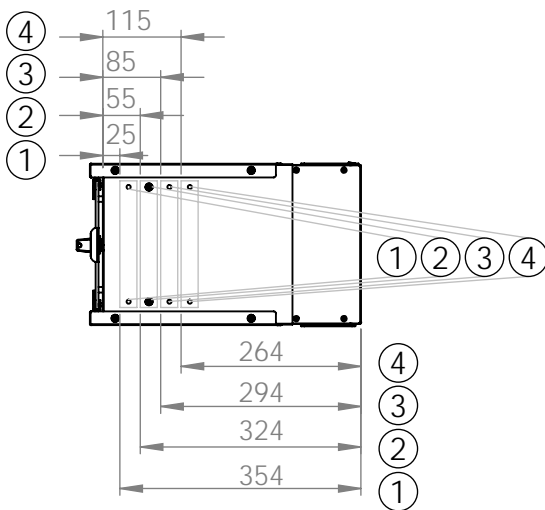

Bottom view

Front view

Side view

Front inside view

Rear view

DN-49200, DN-49201, DN-49202,
DN-49203, DN-49204, DN-49205,
DN-49206, DN-49207

Top view

Bottom view

Front view

Side view

Front inside view

Rear view

DN-49200, DN-49201, DN-49202,
 DN-49203, DN-49204, DN-49205,
 DN-49206, DN-49207

Isometric views

19" cabinet
 in the top view

Rack rail
 mounting dimensions

DN-49200, DN-49201, DN-49202,
DN-49203, DN-49204, DN-49205,
DN-49206, DN-49207

Isometric views

Detail A

Detail A

19" cabinet
in the top view

Rack rail
mounting dimensions

Isometric views

Detail A

19" cabinet
in the top view

Rack rail
mounting dimensions

Isometric views

19" cabinet
 in the top view

Rack rail
 mounting dimensions

Exploded view

Exploded view

Exploded view