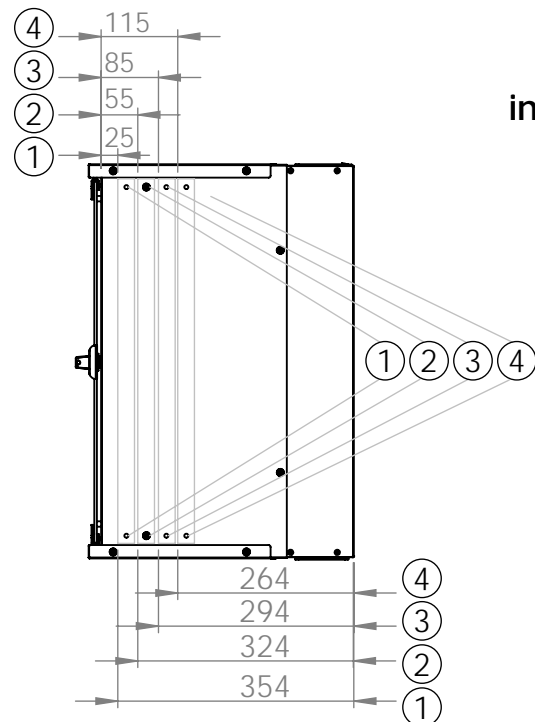

Bottom view

Front view

Side view

Front inside view

Rear view

DN-49200, DN-49201, DN-49202,
DN-49203, DN-49204, DN-49205,
DN-49206, DN-49207

Top view

Bottom view

Front view

Side view

Front inside view

Rear view

DN-49200, DN-49201, DN-49202,
 DN-49203, DN-49204, DN-49205,
 DN-49206, DN-49207

Isometric views

19" cabinet
 in the top view

Rack rail
 mounting dimensions

DN-49200, DN-49201, DN-49202,
DN-49203, DN-49204, DN-49205,
DN-49206, DN-49207

Isometric views

Detail A

Detail A

19" cabinet
in the top view

Rack rail
mounting dimensions

Isometric views

Detail A

19" cabinet
in the top view

Rack rail
mounting dimensions

Isometric views

19" cabinet
 in the top view

Rack rail
 mounting dimensions

Exploded view

Exploded view

Exploded view