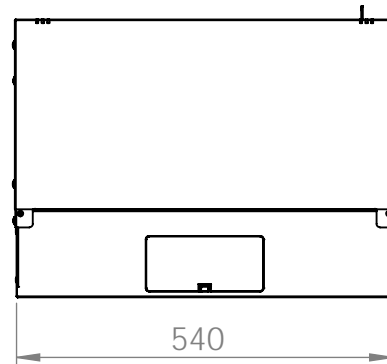

Bottom view

Front view

Side view

Front inside view

Rear view

DN-49200, DN-49201, DN-49202,
DN-49203, DN-49204, DN-49205,
DN-49206, DN-49207

Top view

Bottom view

Front view

Side view

Front inside view

Rear view

DN-49200, DN-49201, DN-49202,
 DN-49203, DN-49204, DN-49205,
 DN-49206, DN-49207

Isometric views

19" cabinet
 in the top view

Rack rail
 mounting dimensions

DN-49200, DN-49201, DN-49202,
DN-49203, DN-49204, DN-49205,
DN-49206, DN-49207

Isometric views

Detail A

Detail A

19" cabinet
in the top view

Rack rail
mounting dimensions

Isometric views

Detail A

19" cabinet
in the top view

Rack rail
mounting dimensions

Isometric views

19" cabinet
 in the top view

Rack rail
 mounting dimensions

Exploded view

Exploded view

Exploded view