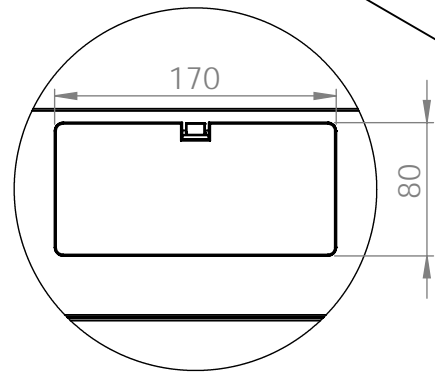

Front view

Side view

Front inside view

Rear view

DN-49200, DN-49201, DN-49202,
 DN-49203, DN-49204, DN-49205,
 DN-49206, DN-49207

Isometric views

19" cabinet
 in the top view

Rack rail
 mounting dimensions

DN-49200, DN-49201, DN-49202,
DN-49203, DN-49204, DN-49205,
DN-49206, DN-49207

Isometric views

Detail A

Detail A

19" cabinet
in the top view

Rack rail
mounting dimensions

Isometric views

Detail A

19" cabinet
in the top view

Rack rail
mounting dimensions

Isometric views

19" cabinet
 in the top view

Rack rail
 mounting dimensions

Exploded view

Exploded view

Exploded view