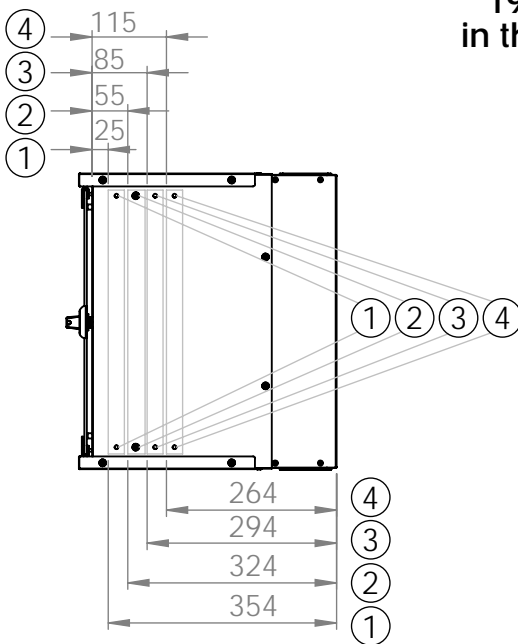

Bottom view

Front view

Side view

Front inside view

Rear view

DN-49200, DN-49201, DN-49202,
DN-49203, DN-49204, DN-49205,
DN-49206, DN-49207

Top view

Bottom view

Front view

Side view

Front inside view

Rear view

DN-49200, DN-49201, DN-49202,
 DN-49203, DN-49204, DN-49205,
 DN-49206, DN-49207

Isometric views

19" cabinet
 in the top view

Rack rail
 mounting dimensions

DN-49200, DN-49201, DN-49202,
DN-49203, DN-49204, DN-49205,
DN-49206, DN-49207

Isometric views

Detail A

Detail A

19" cabinet
in the top view

Rack rail
mounting dimensions

Isometric views

Detail A

19" cabinet
in the top view

Rack rail
mounting dimensions

Isometric views

19" cabinet
 in the top view

Rack rail
 mounting dimensions

Exploded view

Exploded view

Exploded view