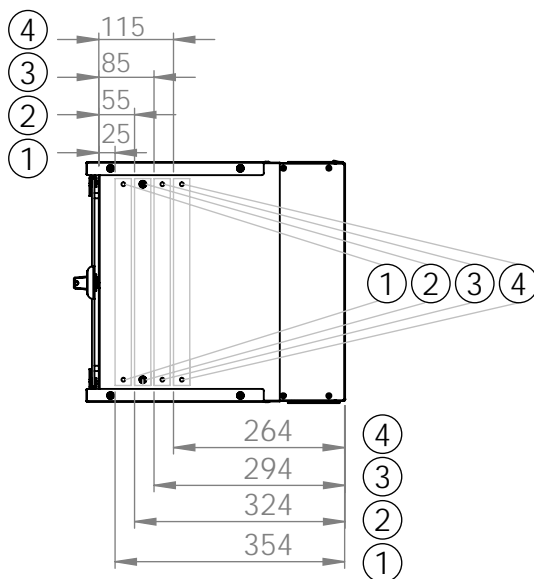

Bottom view

Front view

Side view

Front inside view

Rear view

DN-49200, DN-49201, DN-49202,
DN-49203, DN-49204, DN-49205,
DN-49206, DN-49207

Top view

Bottom view

Front view

Side view

Front inside view

Rear view

DN-49200, DN-49201, DN-49202,
 DN-49203, DN-49204, DN-49205,
 DN-49206, DN-49207

Isometric views

19" cabinet
 in the top view

Rack rail
 mounting dimensions

DN-49200, DN-49201, DN-49202,
DN-49203, DN-49204, DN-49205,
DN-49206, DN-49207

Isometric views

Detail A

Detail A

19" cabinet
in the top view

Rack rail
mounting dimensions

Isometric views

Detail A

19" cabinet
in the top view

Rack rail
mounting dimensions

Isometric views

19" cabinet
 in the top view

Rack rail
 mounting dimensions

Exploded view

Exploded view

Exploded view