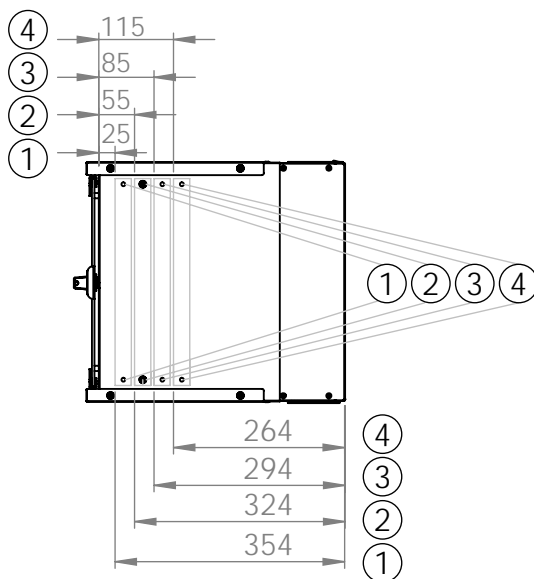

Bottom view

Front view

Side view

Front inside view

Rear view

DN-49200, DN-49201, DN-49202,
DN-49203, DN-49204, DN-49205,
DN-49206, DN-49207

Top view

Bottom view

Front view

Side view

Front inside view

Rear view

Isometric views

Detail A

19" cabinet
in the top view

Rack rail
mounting dimensions

DN-49200, DN-49201, DN-49202,
DN-49203, DN-49204, DN-49205,
DN-49206, DN-49207

Isometric views

Detail A

Detail A

19" cabinet
in the top view

Rack rail
mounting dimensions

Isometric views

Detail A

19" cabinet
in the top view

Rack rail
mounting dimensions

Isometric views

19" cabinet
 in the top view

Rack rail
 mounting dimensions

Exploded view

Exploded view

Exploded view