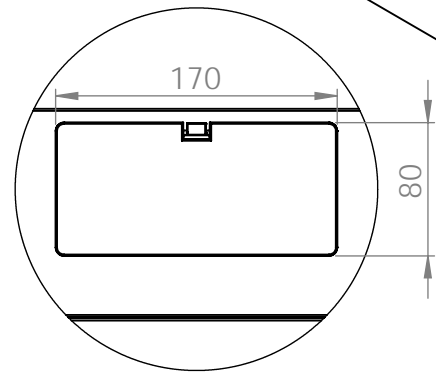

Front view

Side view

Front inside view

Rear view

Isometric views

Detail A

19" cabinet
in the top view

Rack rail
mounting dimensions

DN-49200, DN-49201, DN-49202,
DN-49203, DN-49204, DN-49205,
DN-49206, DN-49207

Isometric views

Detail A

Detail A

19" cabinet
in the top view

Rack rail
mounting dimensions

Isometric views

Detail A

19" cabinet
in the top view

Rack rail
mounting dimensions

Isometric views

19" cabinet
 in the top view

Rack rail
 mounting dimensions

Exploded view

Exploded view

Exploded view