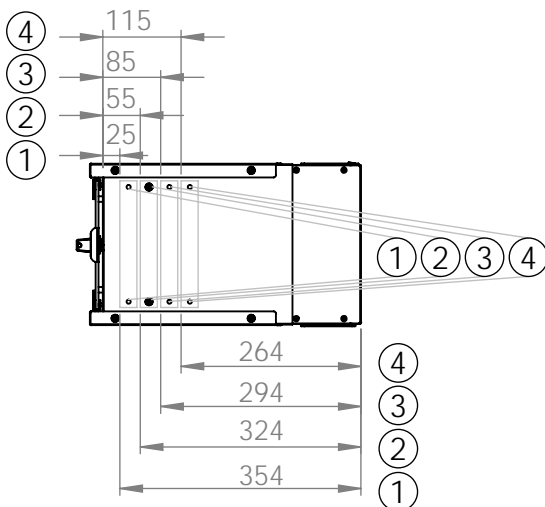

Bottom view

Front view

Side view

Front inside view

Rear view

DN-49200, DN-49201, DN-49202,
DN-49203, DN-49204, DN-49205,
DN-49206, DN-49207

Top view

Bottom view

Front view

Side view

Front inside view

Rear view

Isometric views

Detail A

19" cabinet
in the top view

Rack rail
mounting dimensions

DN-49200, DN-49201, DN-49202,
DN-49203, DN-49204, DN-49205,
DN-49206, DN-49207

Isometric views

Detail A

Detail A

19" cabinet
in the top view

Rack rail
mounting dimensions

Isometric views

Detail A

19" cabinet
in the top view

Rack rail
mounting dimensions

Isometric views

19" cabinet
 in the top view

Rack rail
 mounting dimensions

Exploded view

Exploded view

Exploded view