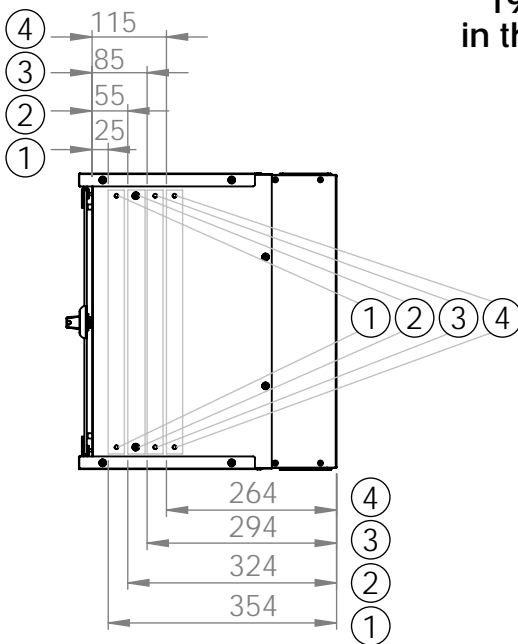

Bottom view

Front view

Side view

Front inside view

Rear view

DN-49200, DN-49201, DN-49202,
DN-49203, DN-49204, DN-49205,
DN-49206, DN-49207

Top view

Bottom view

Front view

Side view

Front inside view

Rear view

Isometric views

Detail A

19" cabinet
in the top view

Rack rail
mounting dimensions

DN-49200, DN-49201, DN-49202,
DN-49203, DN-49204, DN-49205,
DN-49206, DN-49207

Isometric views

Detail A

Detail A

19" cabinet
in the top view

Rack rail
mounting dimensions

Isometric views

Detail A

19" cabinet
in the top view

Rack rail
mounting dimensions

Isometric views

19" cabinet
 in the top view

Rack rail
 mounting dimensions

Exploded view

Exploded view

Exploded view