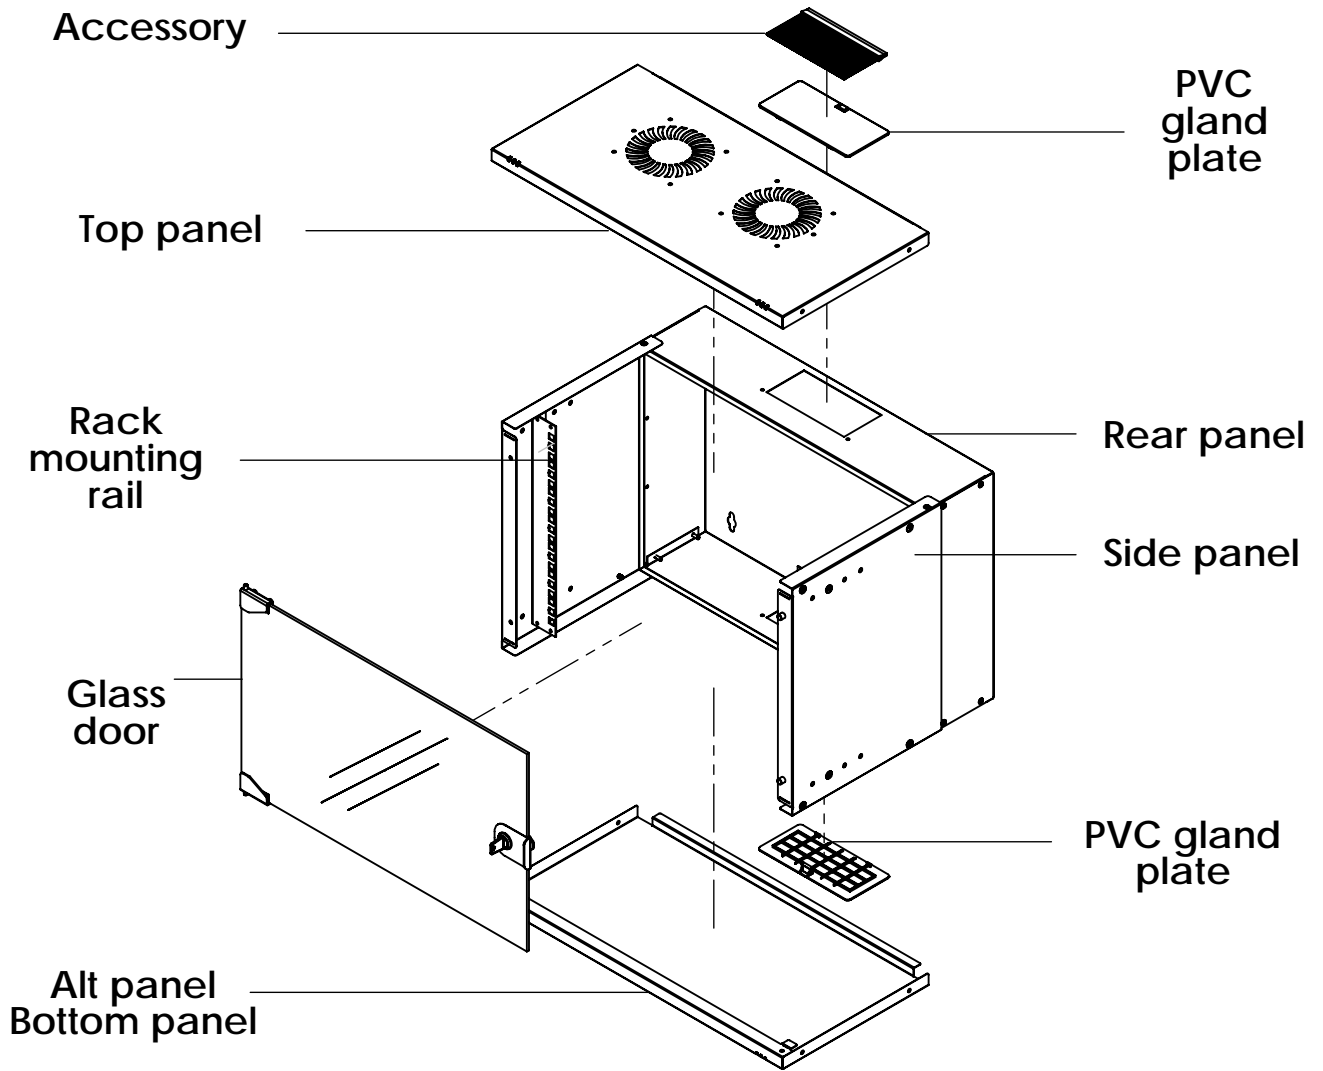

Front view

Side view

Front inside view

Rear view

Isometric views

Detail A

19" cabinet
in the top view

Rack rail
mounting dimensions

DN-49200, DN-49201, DN-49202,
DN-49203, DN-49204, DN-49205,
DN-49206, DN-49207

Isometric views

Detail A

Detail A

19" cabinet
in the top view

Rack rail
mounting dimensions

Isometric views

Detail A

19" cabinet
in the top view

Rack rail
mounting dimensions

Isometric views

19" cabinet
 in the top view

Rack rail
 mounting dimensions

Exploded view

Exploded view

Exploded view

Exploded view