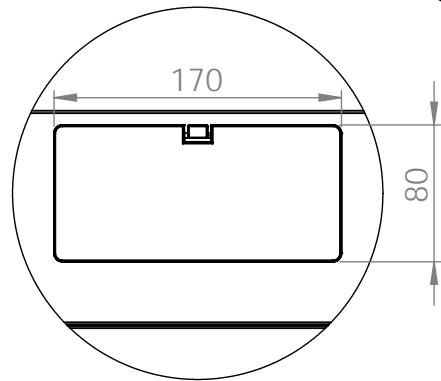

Bottom view

Front view

Side view

Front inside view

Rear view

DN-49200, DN-49201, DN-49202,
DN-49203, DN-49204, DN-49205,
DN-49206, DN-49207

Top view

Bottom view

Front view

Side view

Front inside view

Rear view

Isometric views

Detail A

19" cabinet
in the top view

Rack rail
mounting dimensions

DN-49200, DN-49201, DN-49202,
DN-49203, DN-49204, DN-49205,
DN-49206, DN-49207

Isometric views

Detail A

Detail A

19" cabinet
in the top view

Rack rail
mounting dimensions

Isometric views

Detail A

19" cabinet
in the top view

Rack rail
mounting dimensions

Isometric views

19" cabinet
 in the top view

Rack rail
 mounting dimensions

Exploded view

Exploded view

Exploded view