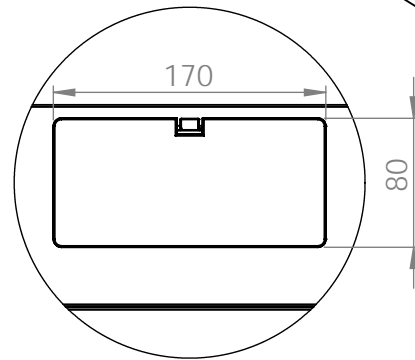

Front view

Side view

Front inside view

Rear view

Isometric views

Detail A

19" cabinet
in the top view

Rack rail
mounting dimensions

DN-49200, DN-49201, DN-49202,
DN-49203, DN-49204, DN-49205,
DN-49206, DN-49207

Isometric views

Detail A

Detail A

19" cabinet
in the top view

Rack rail
mounting dimensions

Isometric views

Detail A

19" cabinet
in the top view

Rack rail
mounting dimensions

Isometric views

19" cabinet
 in the top view

Rack rail
 mounting dimensions

Exploded view

Exploded view

Exploded view