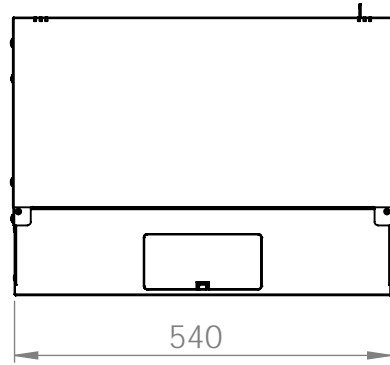

Bottom view

Front view

Side view

Front inside view

Rear view

DN-49200, DN-49201, DN-49202,
DN-49203, DN-49204, DN-49205,
DN-49206, DN-49207

Top view

Bottom view

Front view

Side view

Front inside view

Rear view

Isometric views

Detail A

19" cabinet
in the top view

Rack rail
mounting dimensions

DN-49200, DN-49201, DN-49202,
DN-49203, DN-49204, DN-49205,
DN-49206, DN-49207

Isometric views

Detail A

Detail A

19" cabinet
in the top view

Rack rail
mounting dimensions

Isometric views

Detail A

19" cabinet
in the top view

Rack rail
mounting dimensions

Isometric views

19" cabinet
 in the top view

Rack rail
 mounting dimensions

Exploded view

Exploded view

Exploded view