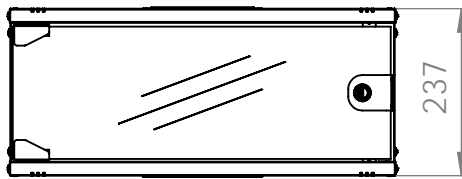

DN-49200, DN-49201, DN-49202,
DN-49203, DN-49204, DN-49205,
DN-49206, DN-49207

Top view

Bottom view

Front view

Side view

Front inside view

Rear view

DN-49200, DN-49201, DN-49202,
DN-49203, DN-49204, DN-49205,
DN-49206, DN-49207

Top view

Bottom view

Front view

Side view

Front inside view

Rear view

DN-49200, DN-49201, DN-49202,
DN-49203, DN-49204, DN-49205,
DN-49206, DN-49207

Top view

Bottom view

Front view

Side view

Front inside view

Rear view

DN-49200, DN-49201, DN-49202,
DN-49203, DN-49204, DN-49205,
DN-49206, DN-49207

Top view

Bottom view

Front view

Side view

Front inside view

Rear view

Isometric views

Detail A

19" cabinet
in the top view

Rack rail
mounting dimensions