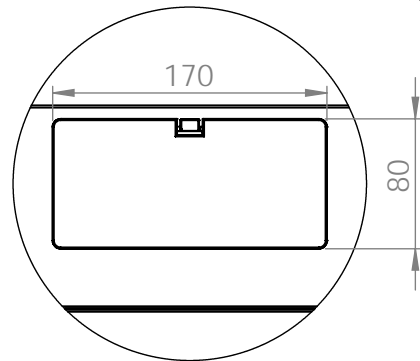

Bottom view

Front view

Side view

Front inside view

Rear view

DN-49200, DN-49201, DN-49202,
DN-49203, DN-49204, DN-49205,
DN-49206, DN-49207

Top view

Bottom view

Front view

Side view

Front inside view

Rear view

Isometric views

Detail A

19" cabinet
in the top view

Rack rail
mounting dimensions

DN-49200, DN-49201, DN-49202,
DN-49203, DN-49204, DN-49205,
DN-49206, DN-49207

Isometric views

Detail A

Detail A

19" cabinet
in the top view

Rack rail
mounting dimensions

Isometric views

Detail A

19" cabinet
in the top view

Rack rail
mounting dimensions

Isometric views

19" cabinet
 in the top view

Rack rail
 mounting dimensions

Exploded view

Exploded view

Exploded view