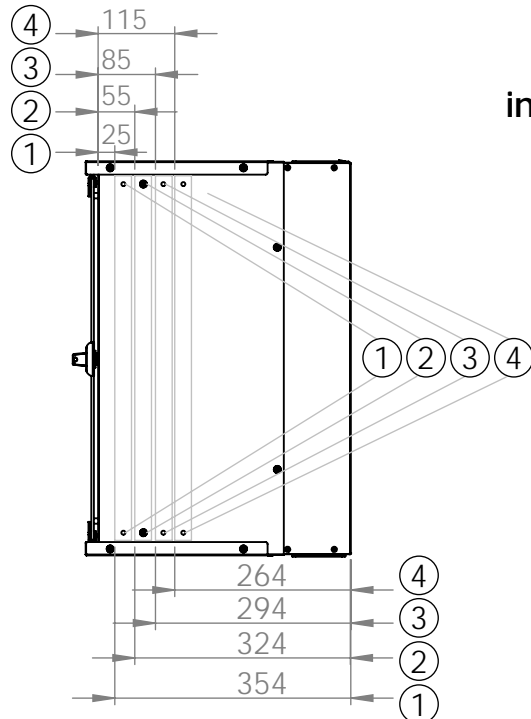

Bottom view

Front view

Side view

Front inside view

Rear view

DN-49200, DN-49201, DN-49202,
DN-49203, DN-49204, DN-49205,
DN-49206, DN-49207

Top view

Bottom view

Front view

Side view

Front inside view

Rear view

Isometric views

Detail A

19" cabinet
in the top view

Rack rail
mounting dimensions

DN-49200, DN-49201, DN-49202,
DN-49203, DN-49204, DN-49205,
DN-49206, DN-49207

Isometric views

Detail A

Detail A

19" cabinet
in the top view

Rack rail
mounting dimensions

Isometric views

Detail A

19" cabinet
in the top view

Rack rail
mounting dimensions

Isometric views

19" cabinet
 in the top view

Rack rail
 mounting dimensions

Exploded view

Exploded view

Exploded view