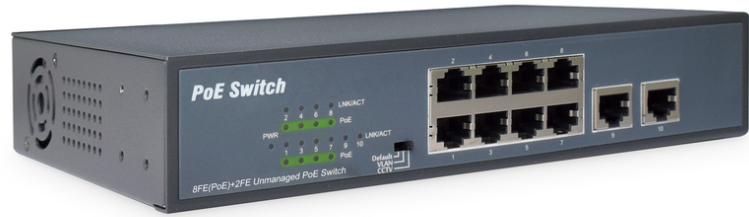

# DIGITUS 8 Port Fast Ethernet PoE Switch, 19 Inch, Unmanaged, 2 Uplinks

DN-95323-1  
EAN 4016032457862

**Fast Ethernet PoE Switch 8-port PoE + 2-port uplink, 120W PoE budget**

Fast Ethernet PoE Switch,8-port PoE + 2-port uplink, 120W PoE budget

**Network Switch with integrated Power over Ethernet (PoE) solution for an optimal, cost effective and fast integration in small or medium-sized networks**

- 8-port 10/100Base-TX with PoE support
- 2-port Fast Ethernet uplink
- Meets the network standards IEEE 802.3, IEEE802.3u, IEEE802.3q, IEEE802.3az, IEEE802.3x, IEEE802.3af, IEEE802.3at
- With integrated DIP switch to enable VLAN or extensive mode
- Extensive mode for ranges up to 250 meters with a transmission rate of 10Mbps
- PoE current output 55 V DC, max. 30 W per port
- PoE power supply mode A, PIN 1/2(+), 3/6(-)
- Supports non-blocking, non-head-of-line forwarding
- Supports back pressure and bandwidth control in each port
- Store and forward technology for optimized data transfer
- Automatic speed and half/full duplex recognition/adjustment
- Auto MDI/MDI-X function
- Backplane with 2 Gbps
- Supports up to 8K MAC addresses

- Integrated power supply unit
- Maximum PoE power of 120 watts
- Maximum output line 125 watts
- Fanless design
- Ethernet speed: Fast Ethernet
- Industrial usage: no
- Nombre de ports: 8
- PoE (Power over Ethernet): yes
- Protection against vandalism: no
- Managed: no
- Installation type: Desktop
- Outdoorsuitable: no
- Number of ports (Uplink): 2
- Uplink port connection: RJ45/SFP
- VLAN: no
- PoE Power budget: 120 W
- PoE standard: IEEE802.3at (PoE+)