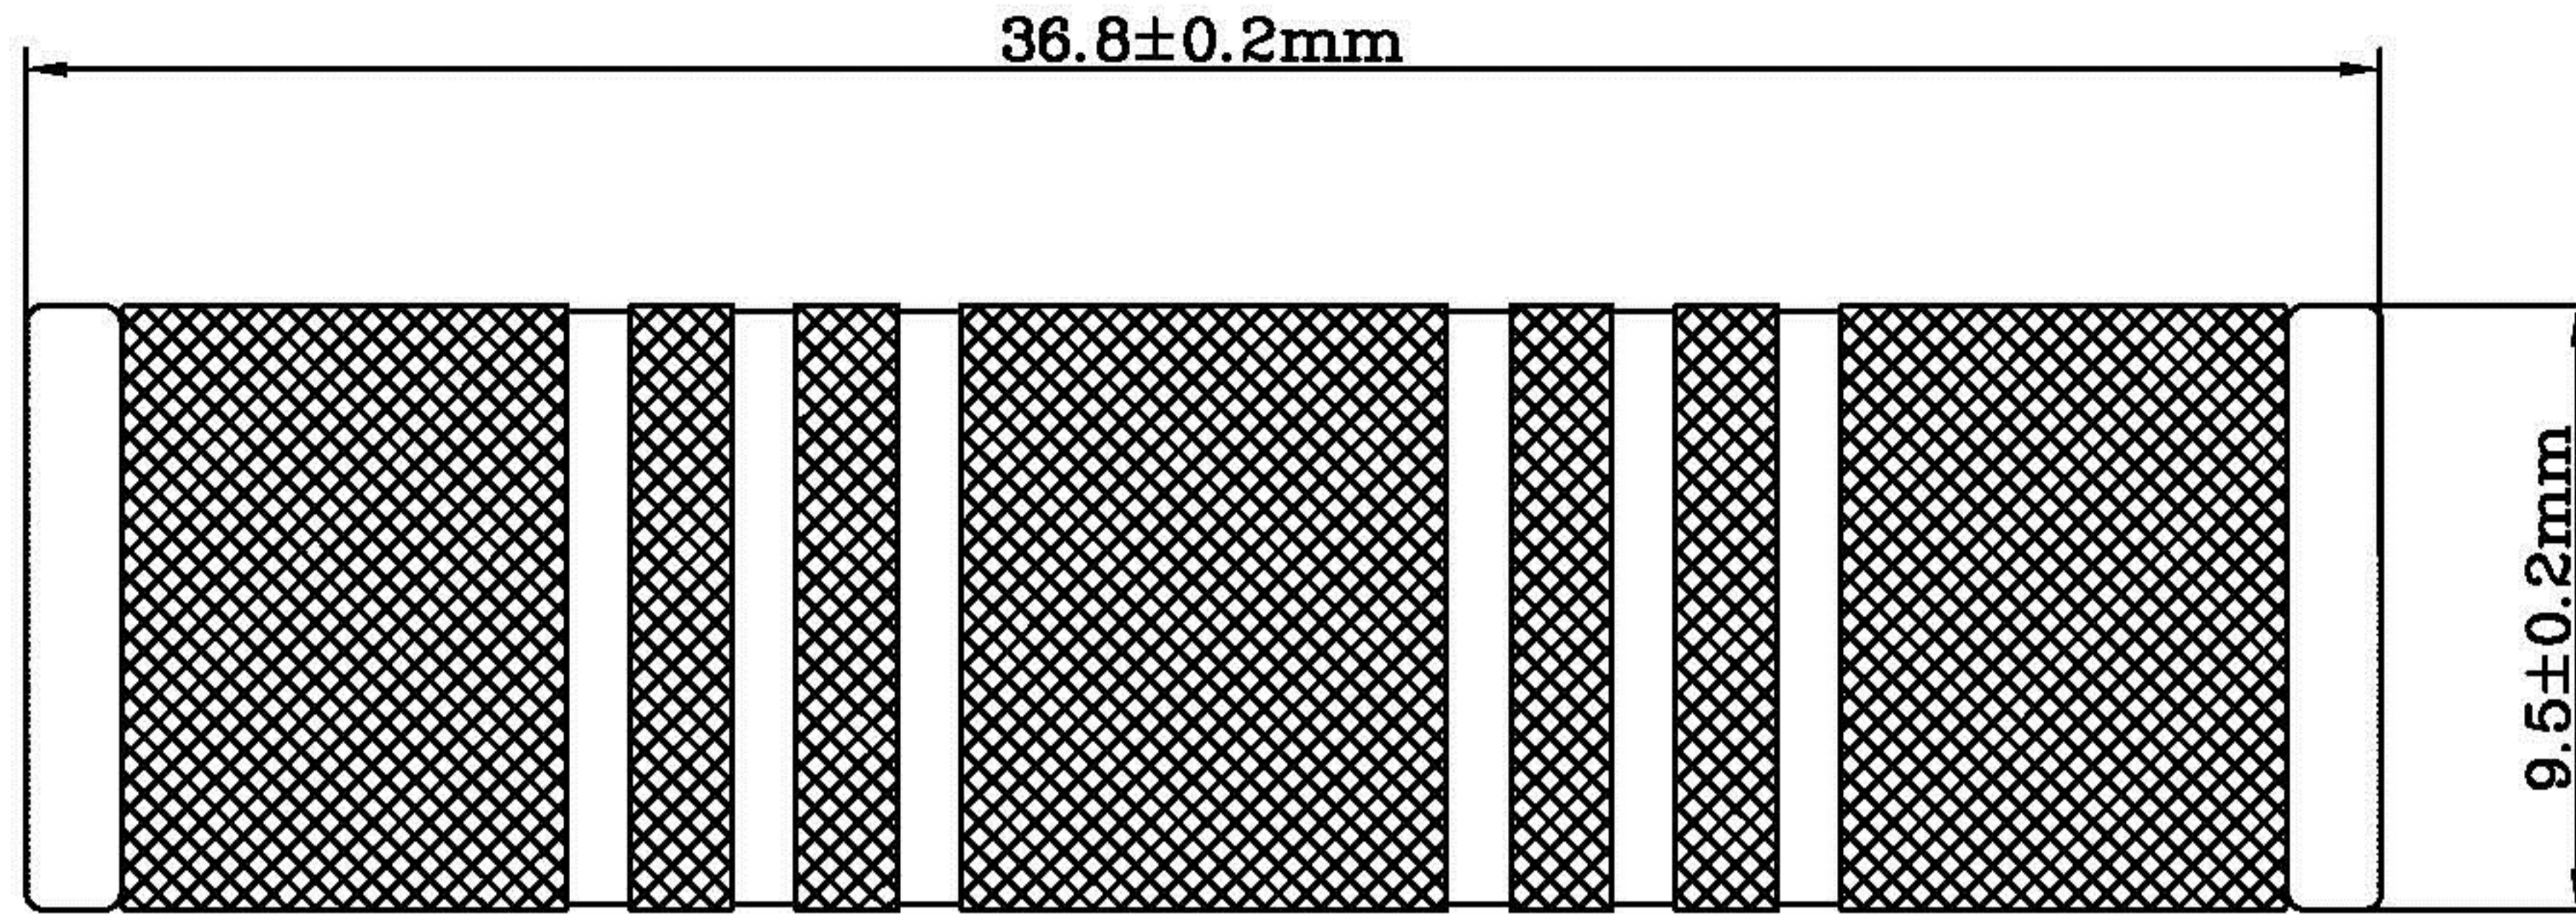

Datenblatt - Fiche technique - Data sheet

11.09.4442

ROLINE 3,5 mm Stereo Kupplung, Buchse/Buchse

ROLINE Coupleur 3.5 mm Stéréo, F/F

ROLINE 3.5 mm Stereo Coupler, F/F

P1

P2

Electrical Test:

1. 100%Test(Open ,short ,miss wire)
2. Contact Resistance: 2 ohm max.

Pin Assignment

REV.	TOLERANCE INCHES/M/M	DESCRIPTION	DATE
⊕ ⊖		Rotronic Co., Ltd.	
.X	.015 .30	ROLINE 3.5mm Stereo Coupler, F/F	
.XX	.010 .10		
.XXX	.005 .05		
DRAWN BY	JOE	CUSTOMER :	11.09.4442
CHECK BY		CUSTOMER P/N:	
APPD BY		SCALE	NONE
		UNIT	MM
		DATE	12.05.30
		DRAWING NO:	CA1790093
		REV	A
			1/1

NO	DESCRIPTION	QTY	UNIT
2	DC3.5 Stereo F / F SHELL (cu) shell nickel plated	1	pcs
1	DC3.5 Stereo F SHELL NICKEL PLATED	2	pcs