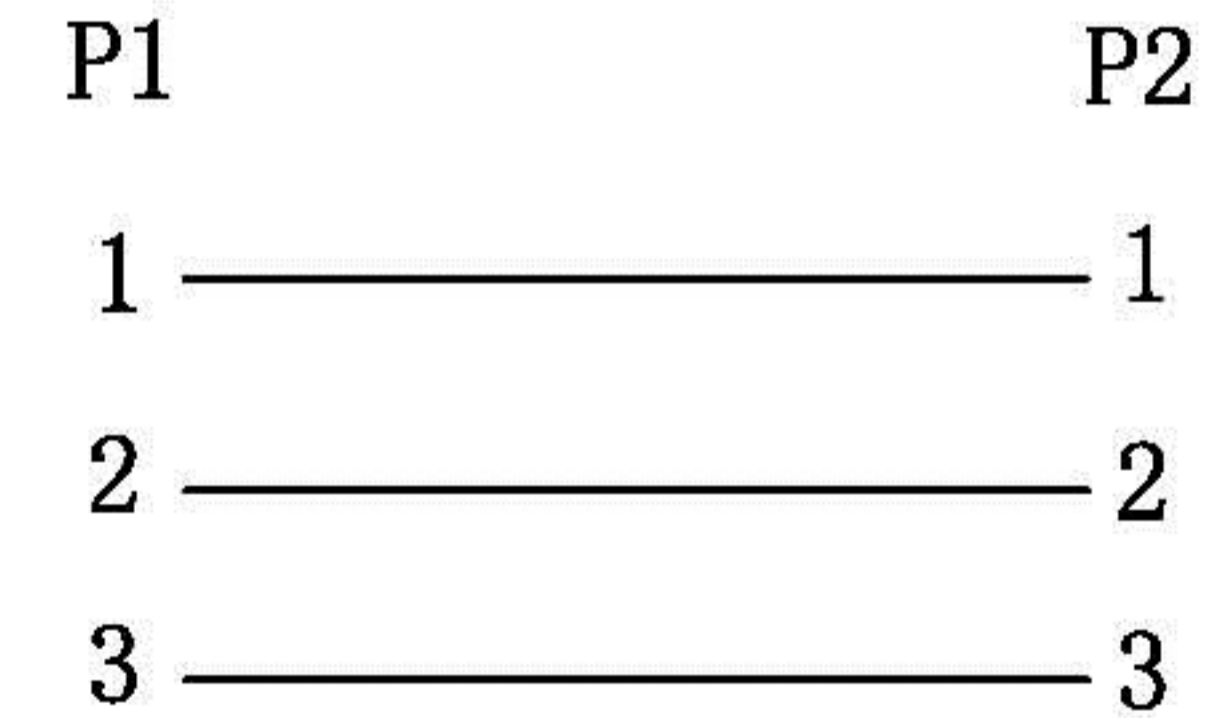

Datenblatt - Fiche technique - Data sheet

11.09.4442

ROLINE 3,5 mm Stereo Kupplung, Buchse/Buchse

ROLINE Coupleur 3.5 mm Stéréo, F/F

ROLINE 3.5 mm Stereo Coupler, F/F

P1

P2

Electrical Test:

1. 100%Test(Open ,short ,miss wire)
2. Contact Resistance: 2 ohm max.

Pin Assignment

REV.	TOLERANCE INCHES/M/M	DESCRIPTION	DATE
⊕ ⊖		Rotronic Co., Ltd.	
.X	.015 .30	ROLINE 3.5mm Stereo Coupler, F/F	
.XX	.010 .10		
.XXX	.005 .05		
DRAWN BY	JOE	CUSTOMER :	11.09.4442
CHECK BY		CUSTOMER P/N:	
APPD BY		SCALE	NONE
		UNIT	MM
		DATE	12.05.30
		DRAWING NO:	CA1790093
		REV	A
			1/1

NO	DESCRIPTION	QTY	UNIT
2	DC3.5 Stereo F / F SHELL (cu) shell nickel plated	1	pcs
1	DC3.5 Stereo F SHELL NICKEL PLATED	2	pcs