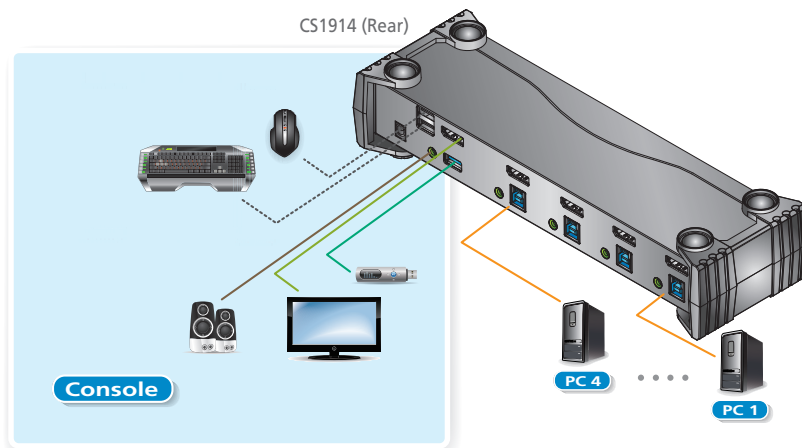

Note:

* Mouse port switching is only supported under mouse emulation mode with a USB 3-button mouse wheel.

** HD audio through DisplayPort cannot be switched independently.

*** Dual-Mode DisplayPort technology (DP++) does not require an active adapter for most single display setups. Active DisplayPort adapters are recommended if you are unsure of the video source's DP++ compatibility.

**** PC keyboard combinations emulate Mac keyboards. Mac keyboards only work with their own operating system.