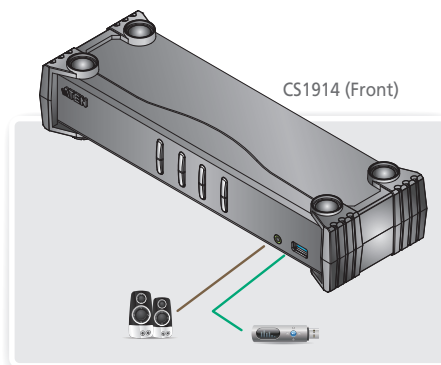

Note:

* Mouse port switching is only supported under mouse emulation mode with a USB 3-button mouse wheel.

** HD audio through DisplayPort cannot be switched independently.

*** Dual-Mode DisplayPort technology (DP++) does not require an active adapter for most single display setups. Active DisplayPort adapters are recommended if you are unsure of the video source's DP++ compatibility.

**** PC keyboard combinations emulate Mac keyboards. Mac keyboards only work with their own operating system.