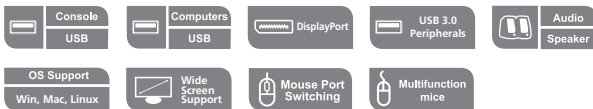

- The ATEN CS1912 / CS1914 2/4-Port USB 3.0 DisplayPort KVMP™ Switch provides the latest innovations in desktop KVM switching technology to meet the increasing demand of higher video quality and file transfer rates on modern computers. The CS1912 / CS1914 provides superior resolutions up to 3840 x 2160 @ 30 Hz, a SuperSpeed USB 3.1 Gen 1 hub with 5 Gbps transfer rates and enhanced user-friendly operations.

As a KVM switch, the CS1912 / CS1914 gives users access to two or four DisplayPort computers from a single USB keyboard, USB mouse and monitor. To work with ease, the CS1912 / CS1914 provides three convenient switching methods – front panel pushbuttons, mouse and hotkeys for flexible and quick access to both computers.

ATEN's unique independent switching feature allows the KVM control to focus on one computer while the USB peripheral focus is on another computer. This eliminates the need to purchase a separate USB hub or stand-alone peripheral sharer – such as a printer server, modem or splitter.

With its rich feature set, the CS1912 / CS1914 is designed to surpass all requirements for video post production, CAD design and applications that have a high demand for precise video clarity and large data transfer rates. The CS1912 / CS1914 allows you to share the audio from each computer and in HD quality when transmitted by the DisplayPort, to offer you an exciting sound experience.