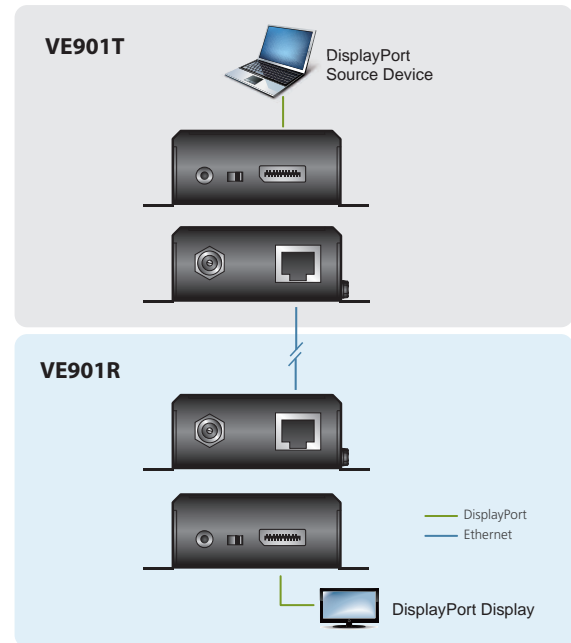

## VE901

- The VE901 DisplayPort HDBaseT-Lite Extender is able to extend a DisplayPort display up to 70 m using a Cat 6 / 6a cable. This combination of ATEN and HDBaseT™ technology supports sharing 4K media up to 40 m away, offering a simple, adaptable, and cost-effective solution for any professional AV installation.

The VE901 DisplayPort HDBaseT-Lite Extender is the perfect solution for professional AV installations that require video signal interference protection, such as in medical and military installations. With its lightweight and easy-to-mount design, and a slip-resistant DC Jack lock mechanism, the VE901 can be installed in a multitude of locations while ensuring peace of mind with its reliability.

## Features

- HDBaseT Connectivity – extends a DisplayPort connection up to 70 meters via a single Cat 6/6a cable
- HDBaseT Anti-Jamming – resists signal interference during video transmission using HDBaseT technology
- Featuring 3.3V / 500mA power output for powering auxiliary devices
- Rack-Mountable