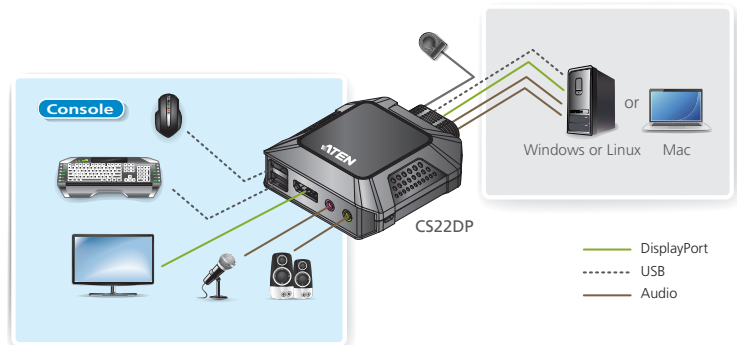

# 2-Port USB DisplayPort Cable KVM Switch with Remote Port Selector

## CS22DP

- The CS22DP 2-Port USB DisplayPort Cable KVM Switch is a control unit that allows access to two computers from a single USB and DisplayPort console (keyboard, video and mouse) with audio. With the CS22DP, you can quickly and effortlessly switch between two DisplayPort computers using a convenient remote port selector pushbutton.

The CS22DP supports multiplatform operations allowing you to switch between two PC's running different operating systems. Moreover, the compact design allows for an efficient and tidy installation, providing an ideal space-saving solution to keep your desk well-organized.

## Features

- One KVM console controls two USB DisplayPort computers
  - Superior video quality – up to 2560 x 1600 @ 60Hz
  - Computer selection via Remote Port Selector
  - OS Support: Windows, Mac and Linux
  - Supports microphone and speakers
  - The USB ports can be used for USB peripheral sharing\*
  - Supports USB hot-plugging
  - HDCP Compatible
  - Bus-powered
- \* The CS22DP may require an external power supply via a micro USB port