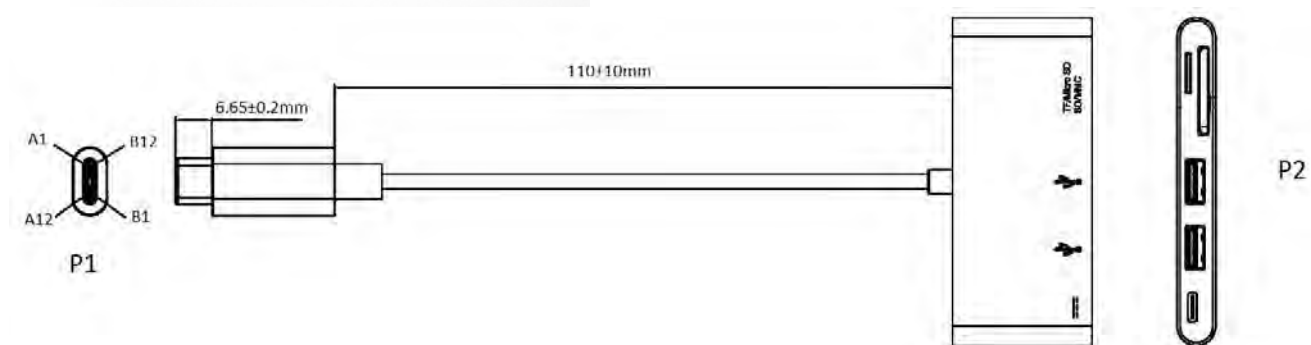

Datenblatt - Fiche technique - Data sheet

15.08.6257

ROLINE CardReader Typ C + 2x USB 3.0, 1x PD (Power Delivery)

ROLINE CardReader Type C + 2x USB3.0, 1x PD (Power Delivery)

ROLINE CardReader Typ C + 2x USB 3.0, 1x PD (Power Delivery)

Item no.: 15.08.6257

ROLINE USB 3.1 Type C Cable Adapter, w/card reader & hub, With PD, silver

Features:

- Support USB-C input, USB 3.0 output
- Support USB 3.0 Super Speed (5Gbps) transmission, downward compatible with USB 2.0
- USB 3.0 port supports to charge and transmit data for the USB device simultaneously
- USB-C female charging port supports to charge for Macbook or Google new Chromebook Pixel and other USB-C supported devices
- Support to access external memory for the host computer
- Two memory card slots: 1x Micro SD, 1x SD/MMC
- USB-C female port supplies power up to 60W (20V/3A)
- Multiple USB-C interfaces support plug and play, hot swap
- Easy to use and carry
- Plastic casing with silver coating
- Operating Temperature: 0 °C to 45°C
- Storage Temperature: -10 °C to 70°C
- Relative Humidity: 0% to 85 % RH (no condensing)