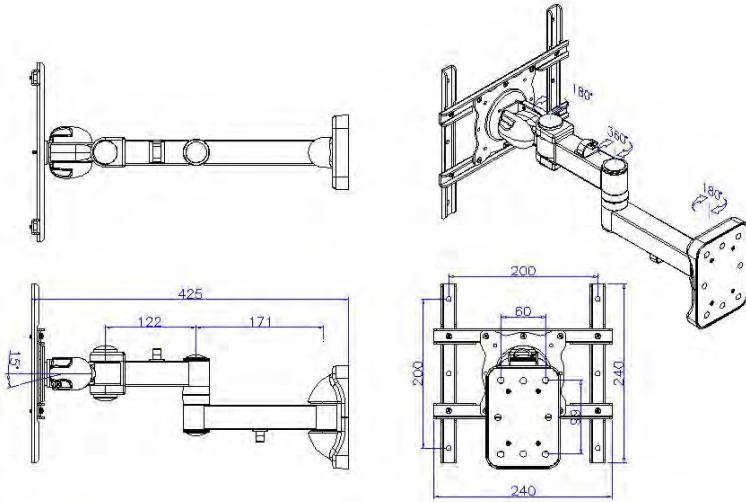

Datenblatt - Fiche technique - Data sheet

17.99.1108

VALUE LCD-Befestigung, Wandmontage, 5 Gelenke

VALUE Bras pour écran LCD, montage mural, 5 pivots

VALUE LCD/TV Wall Mount, 5 Joints

Item No.: 17.99.1108

VALUE LCD/TV Ceiling Mount, 4 Joints

178P 2010/1/21

Features:

- Weight capacity:25kgs.
- Meets with VESA 200*200 or 200*100mm.
- Mounts your screen to the wall and monitor can be tilted , swiveded, and rotated.

Enable 3D View