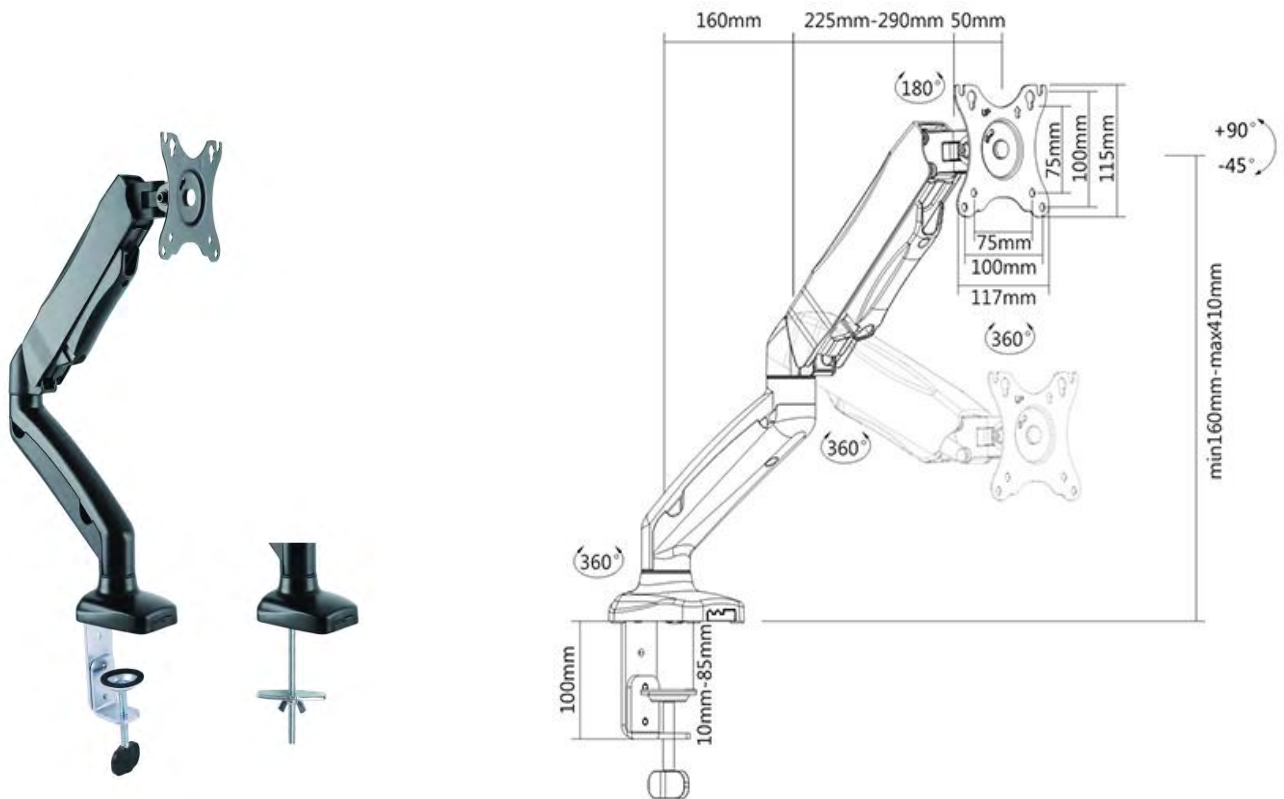

Datenblatt - Fiche technique - Data sheet

17.99.1155

VALUE LCD-Arm, Tischmontage, Gasfeder, 5 Gelenke, schwarz

VALUE Support LCD, montage sur bureau, vérin à gaz, 5 articulations, noir

VALUE LCD Monitor Stand Pneumatic, Desk Clamp, Pivot, black, 2 Joints

Item no.: 17.99.1155

VALUE LCD Monitor Arm, Desk Clamp type, 6 Joints, black

Features:

- Interactive Counterbalance LCD VESA Desk Mount
- Gas spring counterbalance floats the monitor with a light touch for a customized placement to match your viewing needs anytime
- Built-in spring gauge can be adjusted to suit various monitor weight
- With cable management
- Slot on the base clip provides a place to store the Hex key for a quick adjustment
- Grommet and desk mount base suits most desks with adjustable clamp height
- Suggested screen size : 33.02 ~ 68.58 cm
- Tilt: +90°~ -45°; Swivel: +90°~ -90°; Rotation: +180°~ -180°
- Meets VESA: 75 x 75mm, 100 x 100mm
- Loading up to 6.5kg
- Material: Steel +Aluminum