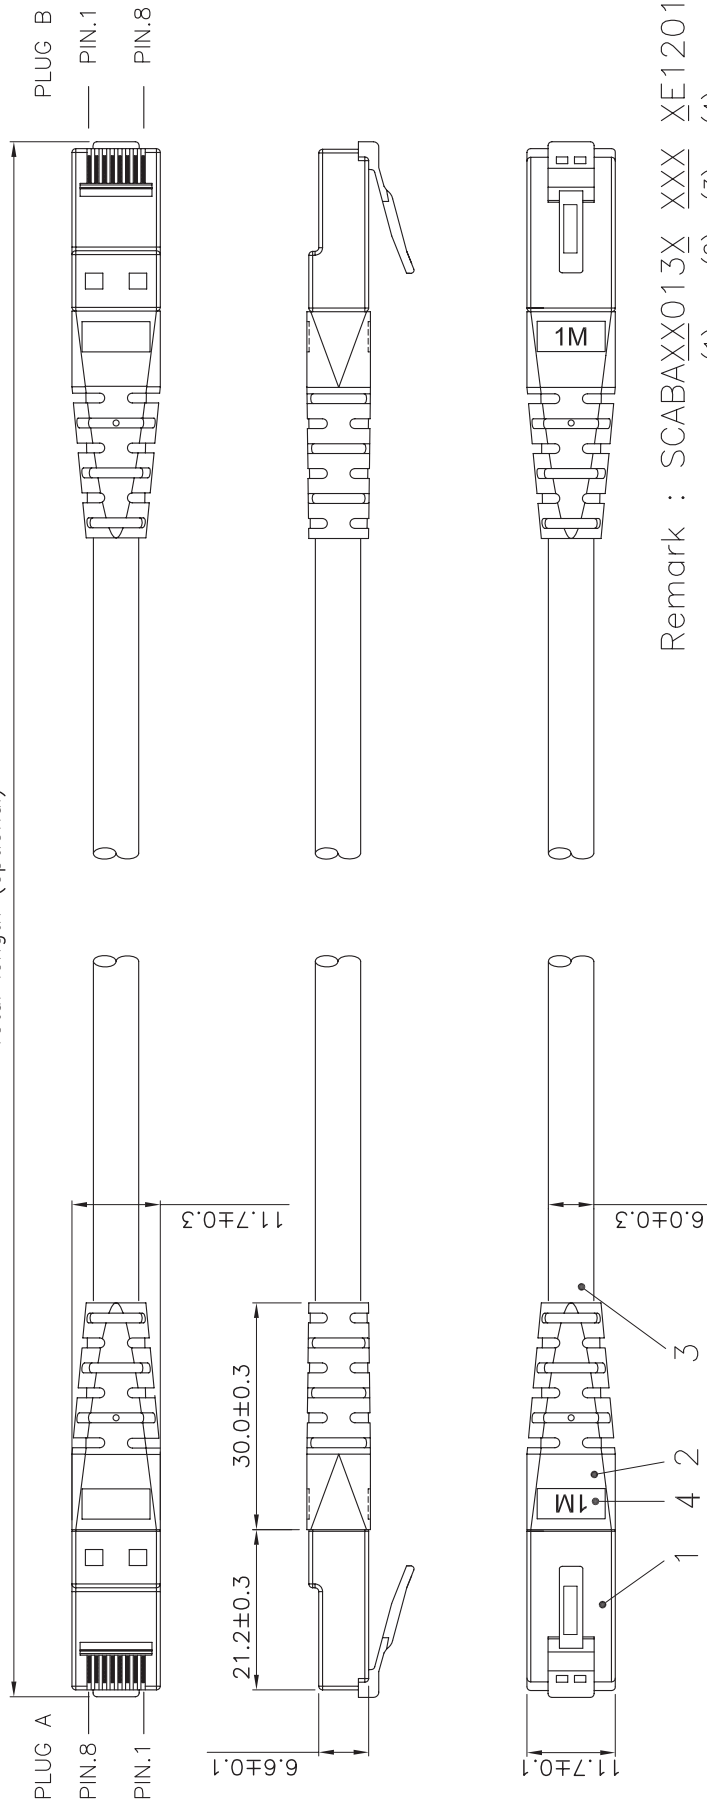

Datenblatt - Fiche technique - Data sheet

21.15.1527

ROLINE UTP-Patchkabel Kat.6, orange, 0,5 m

Cordon ROLINE Cat.6 UTP, orange, 0,5 m

ROLINE UTP Patch Cord, Cat.6, orange, 0.5 m

Total length (optional)

Remark : SCABAXX013X XXX XE1201

- (1) XX : Jacket Color
- 01=Black(RAL9011), 02=Gray(RAL7035), 03=Red(RAL3031)
- 05=White(RAL9010), 06=Yellow(RAL1021), 07=Blue(RAL5015)
- 08=Green(RAL6029), 09=Orange(RAL2003), 10=Purple(RAL4005)
- 11=Pink(RAL4003)
- (2) X : Wiring
- 1=T568A, 2=T568B, 3=T568A & T568B combination
- (3) XXX : Length
- (4) Length Unit : 1=cm, 2=meter, 3=feet.
- (3)(4) : 0501=0.5meter(50cm), 0012=1meter, 0102=10meter
- 0033=3feet, 0103=10feet

Specification :

- Material :
- 1. RJ45 Plug : (P/N : PU8850)
- 1-1. Housing : Polycarbonate, UL 94V-2, Transparent color.
- 1-2. Contact material : Phosphor Bronze with 50-60 micro-inch Nickel plated.
- 1-3. Contact finished : Min. 50 micro-inch Gold plated.
- 2. Narrow PVC Molded.
- 3. Cable : UTP UnShielded and Twisted, 4 pair Stranded wire UL material approved. 24 AWG conductor and PVC jacket.
- 4. length mark(latch side) : 0.3M,0.5M,0.75M,1M,1.5M,2M,3M,5M,7M,7.5M, 10M,15M,20M,25M,30M.
- 5. Print : roline UTP PATCH CABLE 24AWG 4PR EIA/TIA-568B.2-1 CAT.6 XXXXXXX-X

DRAWING		17.MAR.2009		Connie	
CHECK	17.MAR.2009	KLi			
APPROVAL	17.MAR.2009	Yty			
SCALE	1/1 (A4)	UNIT	mm	ITEM NO.: 21.15.XXXX	
		DRAWING NO. 21.15.XXXX(SAT)		DES.: C6 UTP Patch Cord	
		DRAWING CLASSIFICATION		SHEET 1 OF 1	