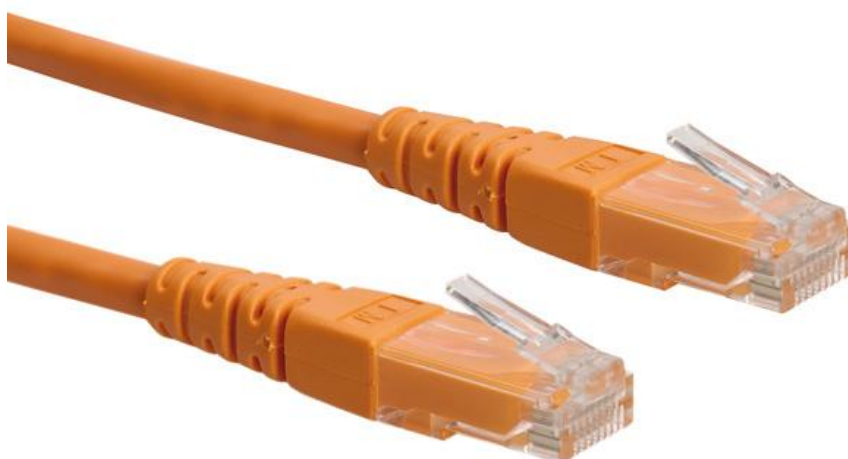

Datenblatt - Fiche technique - Data sheet

21.15.1527

ROLINE UTP-Patchkabel Kat.6, orange, 0,5 m

Cordon ROLINE Cat.6 UTP, orange, 0,5 m

ROLINE UTP Patch Cord, Cat.6, orange, 0.5 m

Total length (optional)

Remark : SCABAXX013X XXX XE1201

- (1) XX : Jacket Color
- 01=Black(RAL9011), 02=Gray(RAL7035), 03=Red(RAL3031)
- 05=White(RAL9010), 06=Yellow(RAL1021), 07=Blue(RAL5015)
- 08=Green(RAL6029), 09=Orange(RAL2003), 10=Purple(RAL4005)
- 11=Pink(RAL4003)
- (2) X : Wiring
- 1=T568A, 2=T568B, 3=T568A & T568B combination
- (3) XXX : Length
- (4) Length Unit : 1=cm, 2=meter, 3=feet.
- (3)(4) : 0501=0.5meter(50cm), 0012=1meter, 0102=10meter
- 0033=3feet, 0103=10feet

Specification :

- Material :
- 1. RJ45 Plug : (P/N : PU8850)
- 1-1. Housing : Polycarbonate, UL 94V-2, Transparent color.
- 1-2. Contact material : Phosphor Bronze with 50-60 micro-inch Nickel plated.
- 1-3. Contact finished : Min. 50 micro-inch Gold plated.
- 2. Narrow PVC Molded.
- 3. Cable : UTP UnShielded and Twisted, 4 pair Stranded wire UL material approved. 24 AWG conductor and PVC jacket.
- 4. length mark(latch side) : 0.3M,0.5M,0.75M,1M,1.5M,2M,3M,5M,7M,7.5M, 10M,15M,20M,25M,30M.
- 5. Print : roline UTP PATCH CABLE 24AWG 4PR EIA/TIA-568B.2-1 CAT.6 XXXXXXX-X