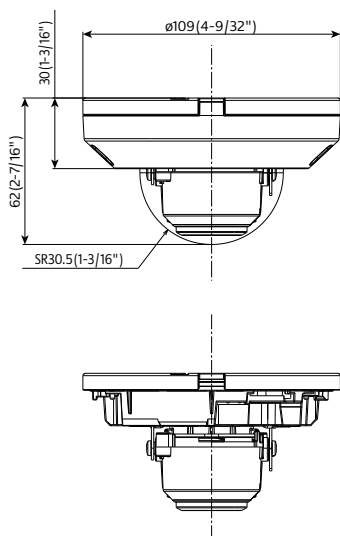

- ^{*1} Converted value
- ^{*2} When "4:3(30fps mode)" or "4:3(25fps mode)" is selected for "Image capture mode", "90 °" and "270 °" cannot be selected.
- ^{*3} Smart Coding(GOP and AUTO VIQS) is not available when setting 30fps.
- ^{*4} It may be necessary to upgrade the firmware to use these protocols.
- ^{*5} Only when installation work is properly performed according to the Installation Guide and appropriate waterproof treatment is performed.

Appearance

Unit : mm (inches)