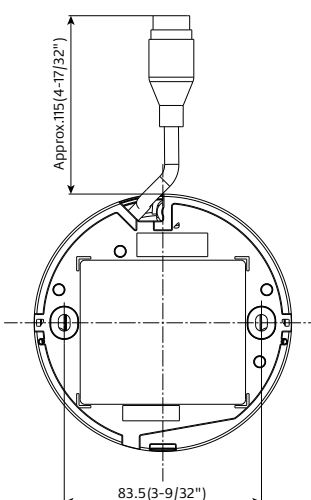

- ^{*1} Converted value
- ^{*2} When "4:3(30fps mode)" or "4:3(25fps mode)" is selected for "Image capture mode", "90 °" and "270 °" cannot be selected.
- ^{*3} Smart Coding(GOP and AUTO VIQS) is not available when setting 30fps.
- ^{*4} It may be necessary to upgrade the firmware to use these protocols.
- ^{*5} Only when installation work is properly performed according to the Installation Guide and appropriate waterproof treatment is performed.

Appearance

Unit : mm (inches)