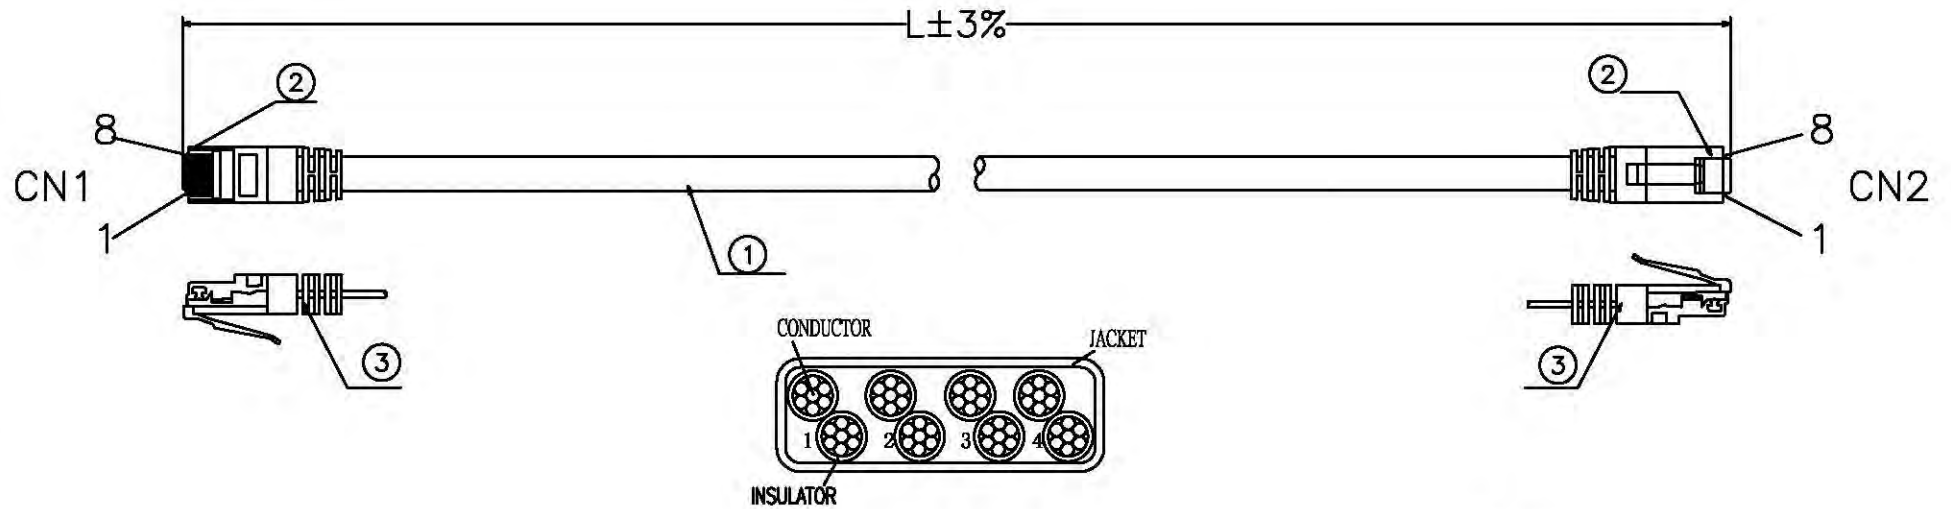

Datenblatt - Fiche technique - Data sheet

21.99.0963

VALUE UTP-Patchkabel konf. Kat. 6, schwarz, 3,0 m, extra-flach

Cordon VALUE Cat.6 UTP confectionné, noir, 3,0 m, plat

VALUE UTP Patch Cord, Cat.6, black, 3.0 m, extra-flat

MATERIAL LIST:

NO.	PARTS NAME	SPECIFICATION DESCRIPTION
①	CABLE	(7/0.10BA*1PR)*4P COLOR: BLACK OD:1.5±0.2*6.2±0.2mm
②	RJ45 CONNECTOR	RJ45,8P8C,GOLD PLATED CONTACTS
③	MOLDING PVC	MOLDING PVC 50P COLOR: BLACK

CABLE MARKING: CAT.6 UTP FLAT CABLE

ELECTRONIC TEST:

A.OPEN/SHORT/INTERMITTENCE: 100%.

item no.	length	color
21.99.0960	0.5m	black
21.99.0961	1m	black
21.99.0962	2m	black
21.99.0963	3m	black
21.99.0965	5m	black

PIN OUT

ITEM NO.	21.99.0960,, 21.99.0961, 21.99.0962, 21.99.0963, 21.99.0965				
DESC.	VALUE Cat. 6 UTP Flat Patch Cord, black				
APPROVED BY					
DATE	2012.03.20	PAGE			OF

rotronic