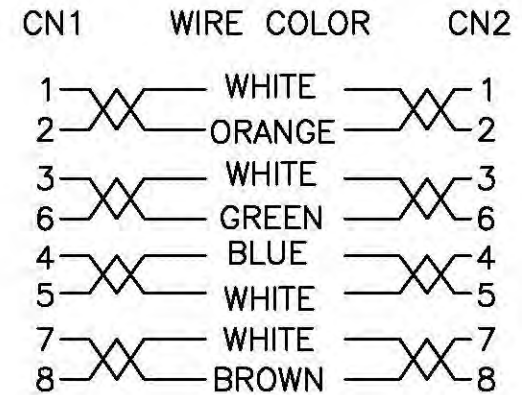

MATERIAL LIST:

NO.	PARTS NAME	SPECIFICATION DESCRIPTION
①	CABLE	(7/0.10BA*1PR)*4P COLOR: BLACK OD:1.5±0.2*6.2±0.2mm
②	RJ45 CONNECTOR	RJ45,8P8C,GOLD PLATED CONTACTS
③	MOLDING PVC	MOLDING PVC 50P COLOR: BLACK

CABLE MARKING: CAT.6 UTP FLAT CABLE

ELECTRONIC TEST:

A.OPEN/SHORT/INTERMITTENCE: 100%.

item no.	length	color
21.99.0960	0.5m	black
21.99.0961	1m	black
21.99.0962	2m	black
21.99.0963	3m	black
21.99.0965	5m	black

PIN OUT

ITEM NO.	21.99.0960,, 21.99.0961, 21.99.0962, 21.99.0963, 21.99.0965				
DESC.	VALUE Cat. 6 UTP Flat Patch Cord, black				
APPROVED BY					
DATE	2012.03.20	PAGE			OF

rotronic