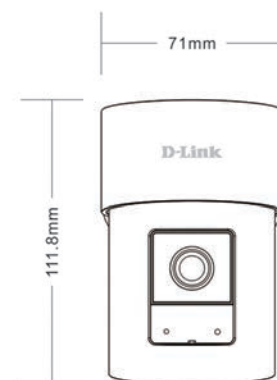

WPA3/TLS Encryption

Dual encryption for more secure connection and data protection

IP65 Outdoor Protection

IP65 rated outdoor protection to protect the camera from rain and dust

General	
Video Compression	H.265 & H.264
Max. Resolution	4 Megapixel (QHD)
Max. Frame	1440p (2560 x 1440)
Image Sensor	1/2.7" Progressive CMOS sensor
Day & Night - IR LED	7 m
Focal Length	3.3 mm
Aperture	F2.0
Angle of View	(H) 105.4° (V) 56.4° (D) 125°
Motorised Pan	Yes (-135° to +135° total 270°)
Audio	Built-in microphone and speaker
Audio Codec	MPEG-2 AAC LC

Physical	
Power Input	100 to 240 V AC, 50/60 Hz
Power Output	12V 1A
Max. Power Consumption	7 W
Cable Length	Device: 1 m Adapter: 3 m
Indoor/Outdoor	For indoor or outdoor use
Operating Temperature	-25 to 45°C
Storage Temperature	-20 to 70°C
Operating/Storage Humidity	Max. 90% non-condensing
Weight	342 g
Dimensions	71 x 111.8 x 70 mm
Certifications	CE, FCC, IC, RCM, NCC, BSMI