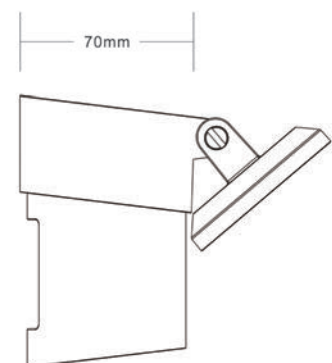

WPA3/TLS Encryption

Dual encryption for more secure connection and data protection

IP65 Outdoor Protection

IP65 rated outdoor protection to protect the camera from rain and dust

General	
Video Compression	H.265 & H.264
Max. Resolution	4 Megapixel (QHD)
Max. Frame	1440p (2560 x 1440)
Image Sensor	1/2.7" Progressive CMOS sensor
Day & Night - IR LED	7 m
Focal Length	3.3 mm
Aperture	F2.0
Angle of View	(H) 105.4° (V) 56.4° (D) 125°
Motorised Pan	Yes (-135° to +135° total 270°)
Audio	Built-in microphone and speaker
Audio Codec	MPEG-2 AAC LC

Physical	
Power Input	100 to 240 V AC, 50/60 Hz
Power Output	12V 1A
Max. Power Consumption	7 W
Cable Length	Device: 1 m Adapter: 3 m
Indoor/Outdoor	For indoor or outdoor use
Operating Temperature	-25 to 45°C
Storage Temperature	-20 to 70°C
Operating/Storage Humidity	Max. 90% non-condensing
Weight	342 g
Dimensions	71 x 111.8 x 70 mm
Certifications	CE, FCC, IC, RCM, NCC, BSMI