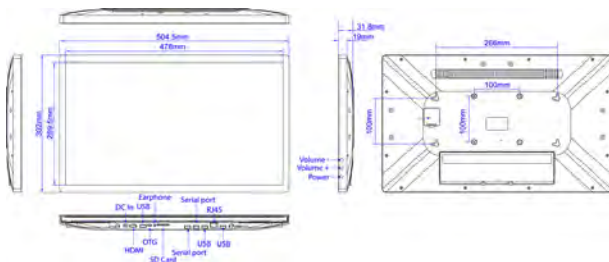

Merkmal	Wert
Gewicht:	5 Kg

Weitere Bilder

Zubehör

Art.-Nr.	Name
104257	VESA Wandhalterung Flepo - omicron-1 für Tablet, Monitore