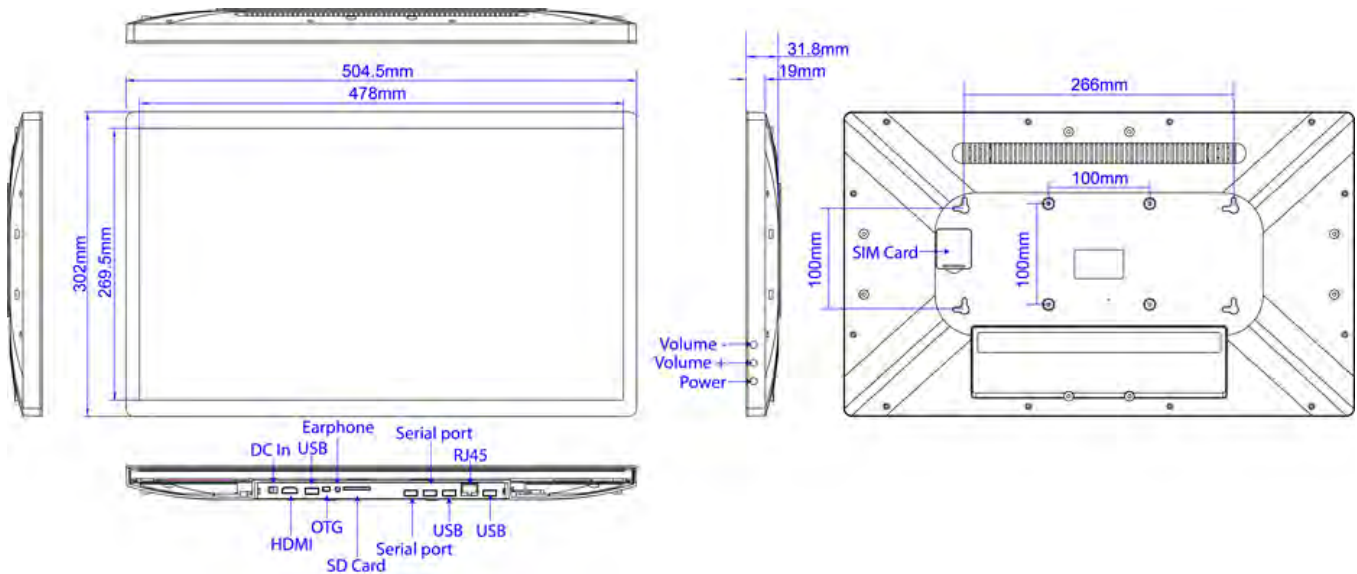

System	CPU	RK3399
	RAM	4GB
	Internal memory	16GB
	Operation system	Android 10.0
	Touch	10-Point capacitive touch
Display	Panel	21.5"LCD full HD panel
	Resolution	1920*1080
	Active area	474.64(H)x 268.11 mm(V)
	Viewing angle	89/89/89/89(L/R/U/D)

		Display mode	Nomally black ,IPS
		Contrast ratio	1000
		Luminance	250cdm2
		Aspect Ratio	16:9
Network		WiFi	802.11 a/b/g/n/ac 2,4/5GHz
		Ethernet	100M/1000M Ethernet, PoE 30,4Watt at
		Bluetooth	Bluetooth 4.0
Interface		Card slot	SD,Support up to 64GB
		USB Device	Mini USB OTG
		USB Host	USB 2.0
		USB Hostx2	USB Host 2.0
		USB Hostx2	Serial port,RS232
		Power Jack	DC power input
		RJ45	Ethernet
		HDMI	HDMI output
		Earphone	3.5mm earphone
Media format		Video format	MPEG-1,MPEG-2,MPEG-4 ,H.263,H.264,VC1,RV etc.,support up to 4K
		Audio format	MP3/WMA/AAC etc.
		Photo	jpeg
Other		Speaker	2*3W
		Touch key	Power/volume+/Volume-
		VESA	100x100mm
		Micphone	yes
		Language	Multi-language
		Working temp	0--40degree
		Certificates	CE
Accessories		Adapter	Adapter,12V/3A
		User manual	yes
Product Measurement, mm			
Unit (Without packaging)		Giftbox (With Packaging)	Carton 2pcs/CTN

L	W	H	L	W	H	L	W	H
504.5mm	302mm	31.8mm	580mm	125mm	375mm	595mm	270mm	393mm
Net(kg)			Net(kg)			Net		
						G.W		

Merkmale

Merkmal	Wert
Arbeitsspeicher (RAM):	4
Betriebssystem:	Android 10
Bluetooth:	ja
Chipset:	RK3399
Diagonale:	21
Einsatzbereiche:	DigitalSignage, Hausautomation
Farbe Displayrand:	schwarz
Farbe Gehäuse:	schwarz
Hauptspeicher:	16
Kamera:	nein
Produktart:	Tablet
Stromversorgung:	PoE&Netzteil