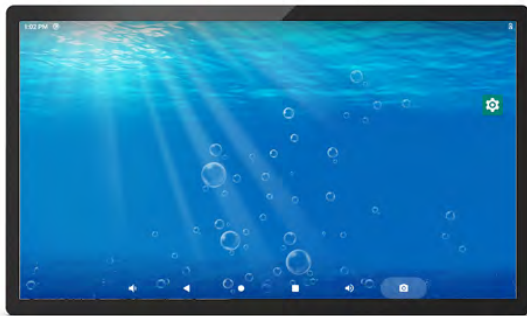

EAN CODE

ALLNET PoE Tablet 21 inch with RK3399 Android 10, 4GB/16GB Pro-Series Pro-Series.

This tablet is suitable for all applications where you need high performance. Be it media streaming or video surveillance, with 4GB Ram and the RK3399 you are well advised.

The WLAN with 5GHz ensures the best transmission speed even without a cable connection.

The tablet has a Touch to Wake function and the display can thus be woken up from sleep. The display can also be turned off with a double-click via a DoubleTap On/Off app from the Playstore. This function is helpful when the power button is no longer easily accessible due to wall mounting.

System	CPU	RK3399
	RAM	4GB
	Internal memory	16GB
	Operation system	Android 10.0
	Touch	10-Point capacitive touch
Display	Panel	21.5"LCD full HD panel
	Resolution	1920*1080
	Active area	474.64(H)x 268.11 mm(V)
	Viewing angle	89/89/89/89(L/R/U/D)
	Display mode	Nomally black ,IPS