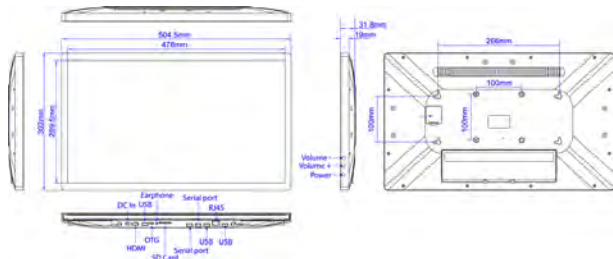

Accessoires

No. d'article	Désignation
104257	VESA Wandhalterung Flepo - omicron-1 für Tablet, Monitore
104258	VESA Wandhalterung Flepo - omicron-2 für Tablet, Monitore
146334	VESA wall mount for tablet, monitors very flat with securing
149144	VESA Adapterplatte Mini-PC an VESA Monitor-Halterung
161472	VESA Desktop Standfuß Halterung Flex für Tablet, Display, Mo
174452	VESA desktop stand mount Flex for tablet
186548	ALLNET Injecteur PoE Gigabit PoE & PoE+ (15,4W/30W)
157678	ALLNET Touch Display Tablet zbh. Schrauben Set 4xM3 u. 4xM4 zur Befestigung an Vesa Halterung
168029	ALLNET ALL-WCL1200AC / 1200Mbit Wireless Client
198301	VESA Standfuß Halterung höhenverstellbar für Tablet, Display
198302	VESA Standfuß Halterung höhenverstellbar für Tablet, Display