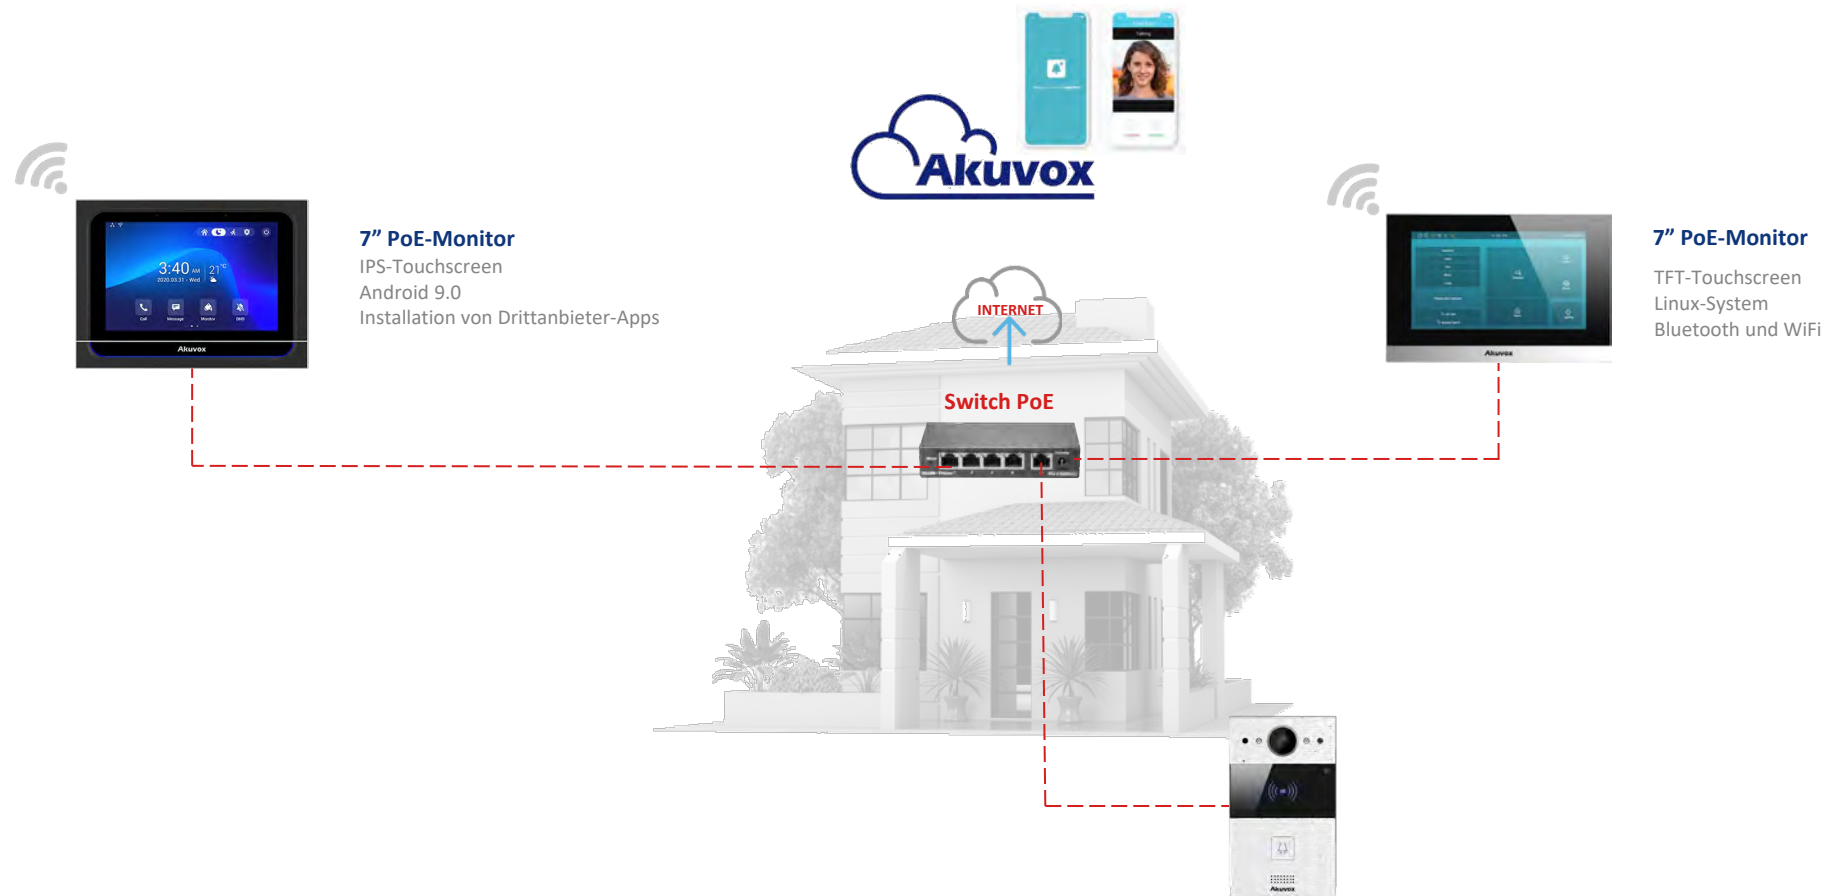

Einfamilienhaus-Lösung

Akuvox